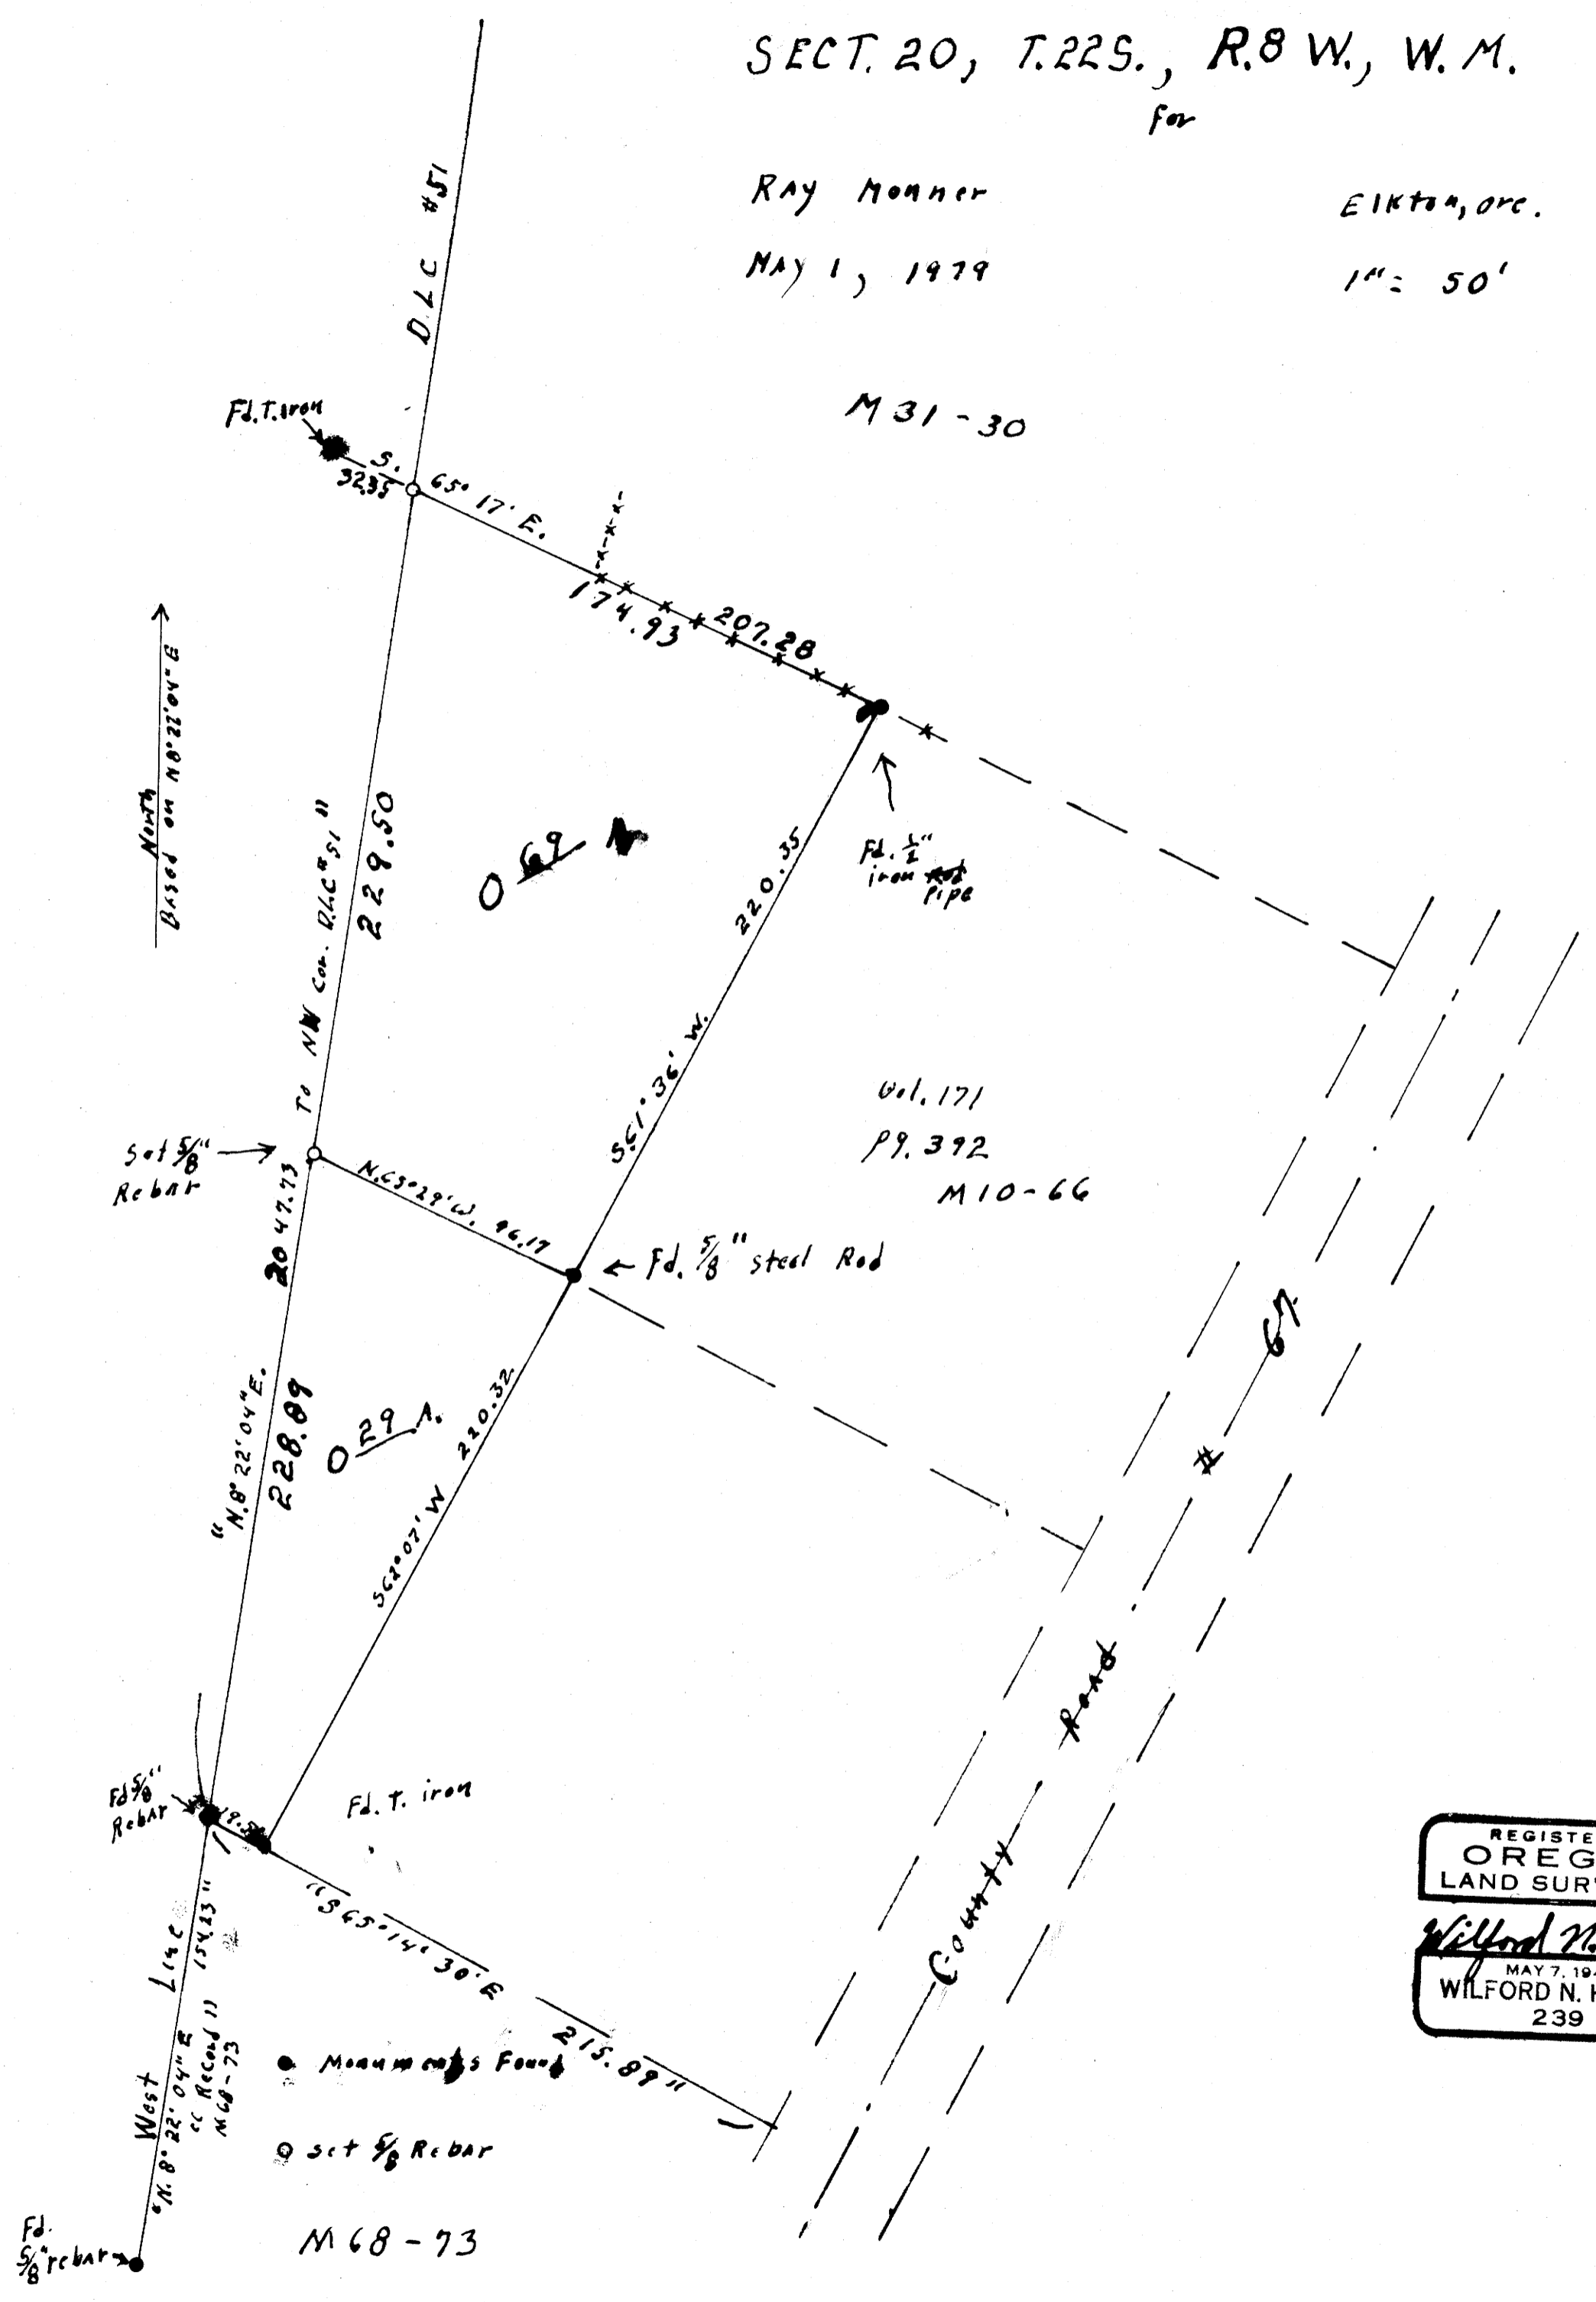

**COUNTY SURVEYORS FILE DATA**  
**DO NOT REMOVE FROM OFFICE**

SECT. 20, T.22S., R.8 W., W.M.  
for

RAY Monner  
MAY 1, 1979

EIKTON, ORC.  
1" = 50'

FILED *d*  
RECEIVED *TR*  
MAY 14 1979  
COUNTY SURVEYOR  
CLATSOP COUNTY, ORE.  
*TB*