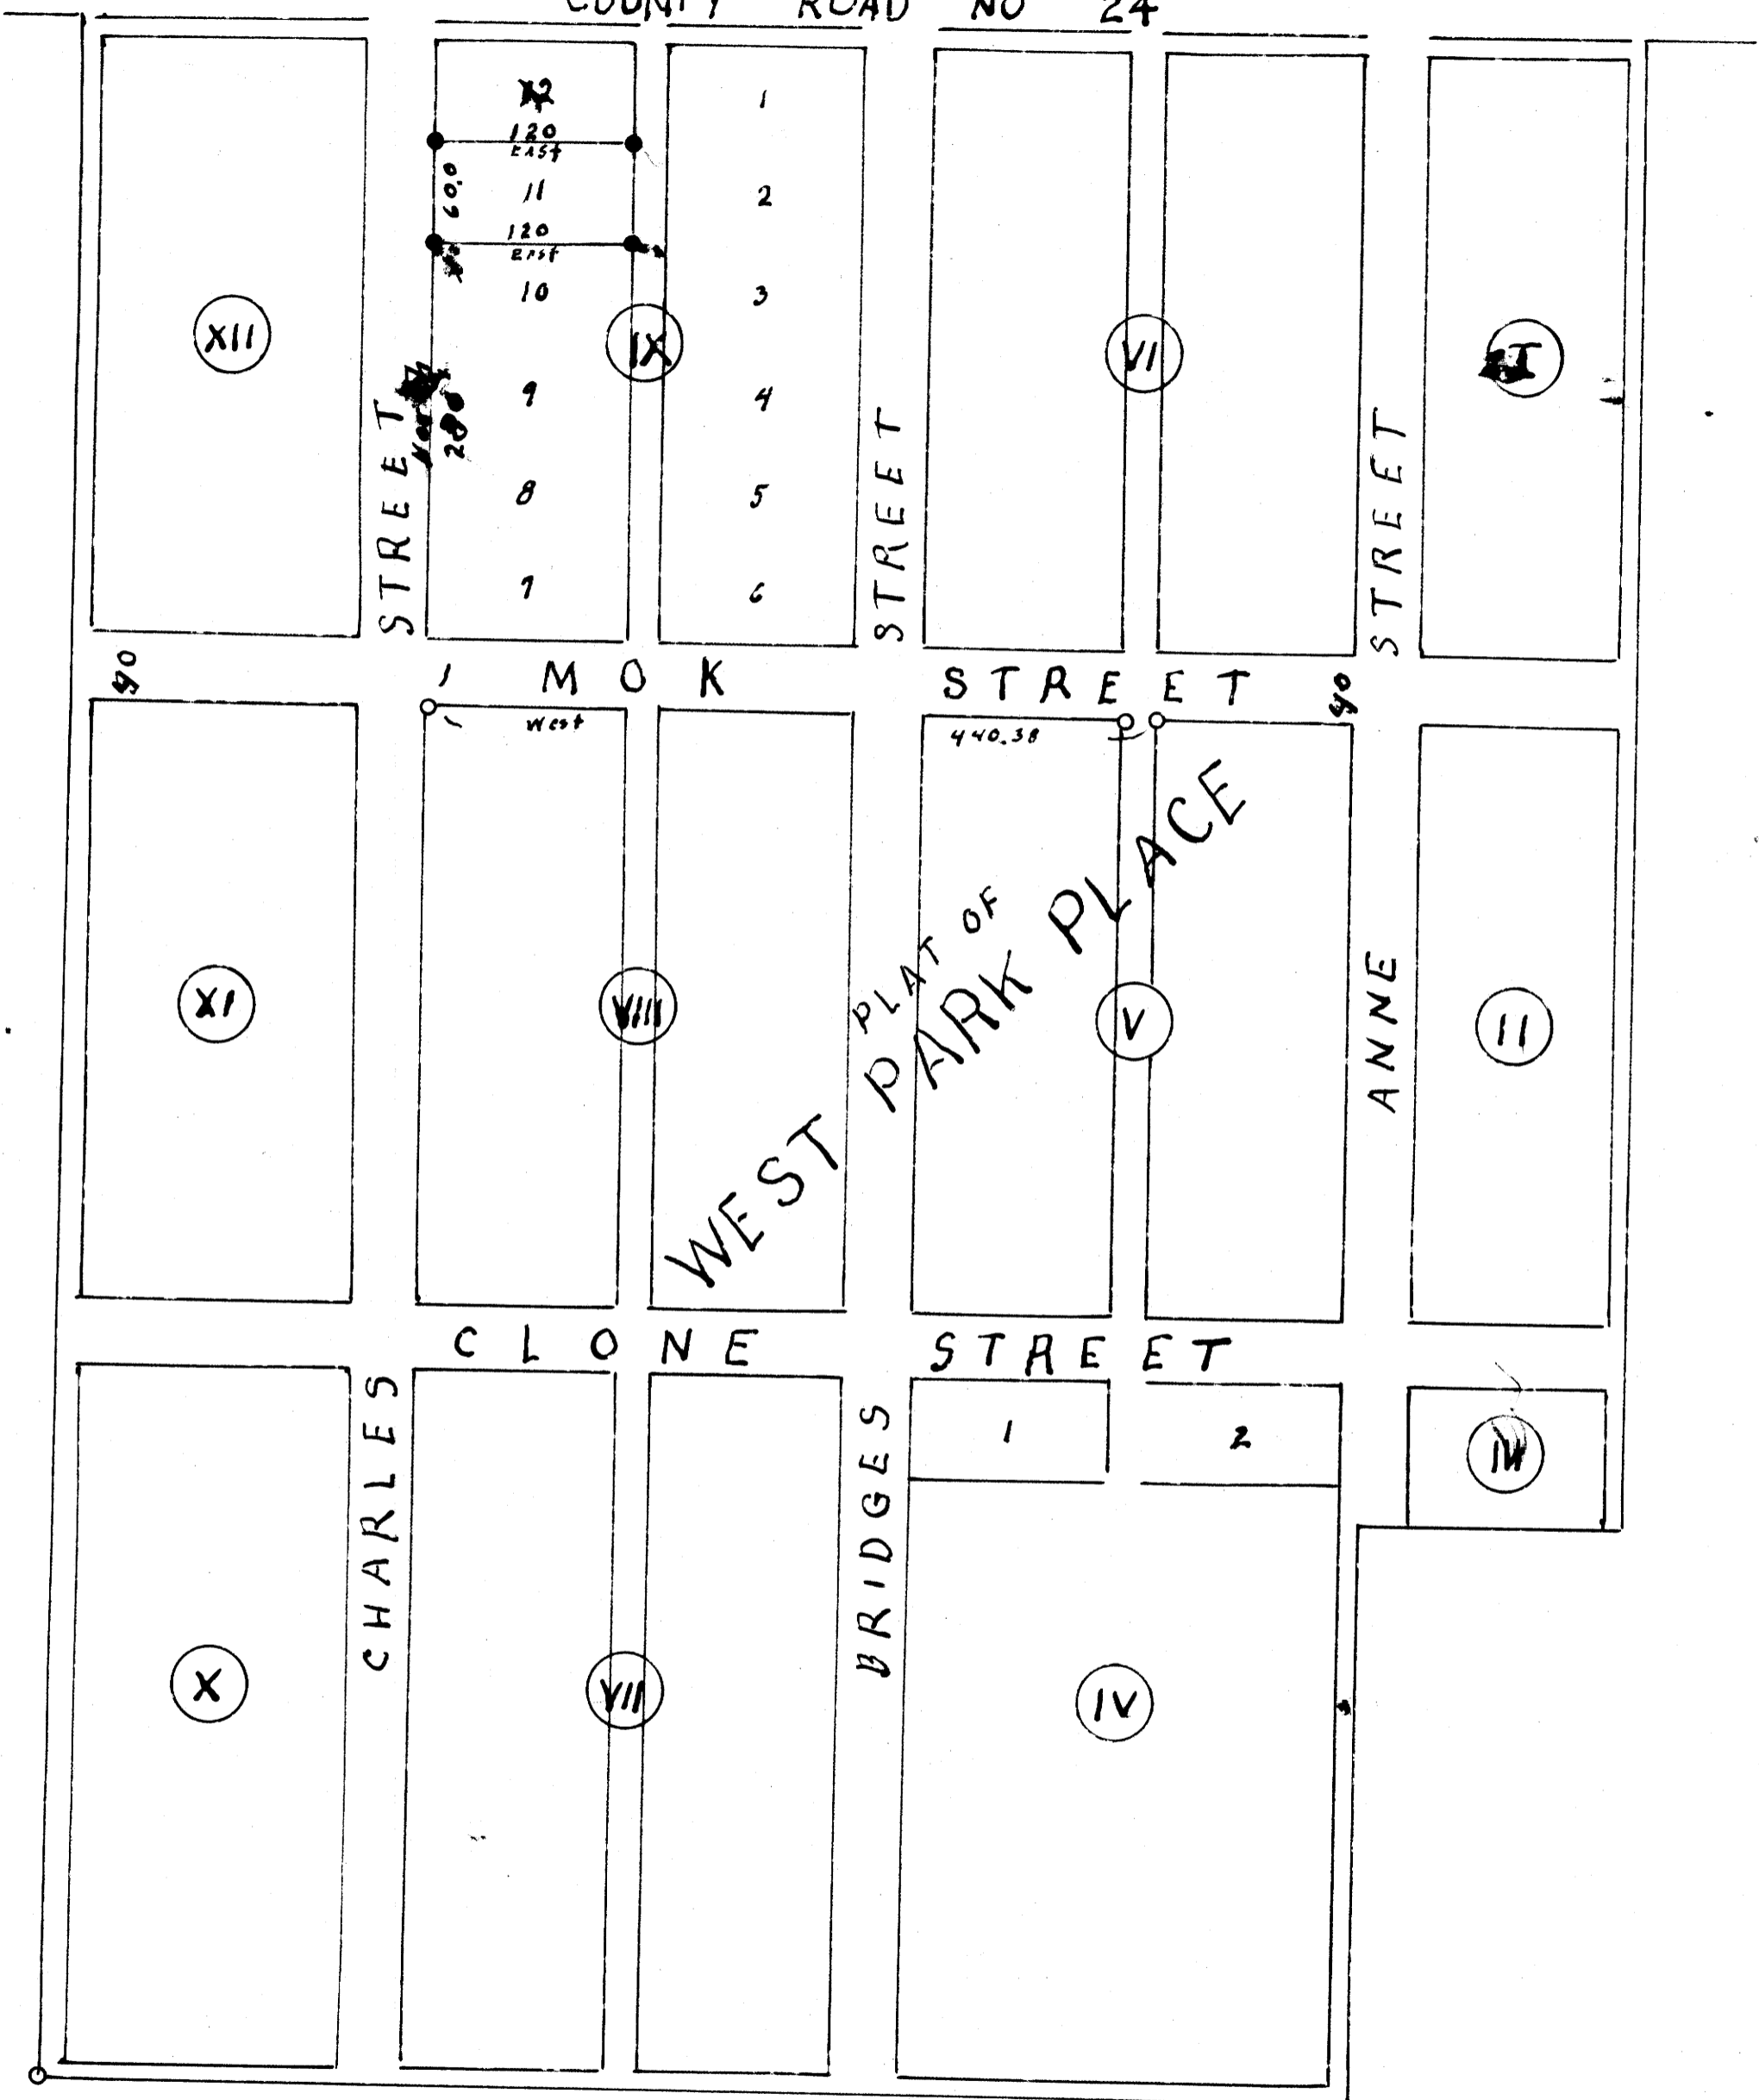

COUNTY ROAD NO 24

REGISTERED
OREGON
 LAND SURVEYOR
Wilford N. Haines
 MAY 7, 1948
 WILFORD N. HAINES
 239

FILED 1
 RECEIVED TB
 APR 30 1979
 COUNTY SURVEYOR
 CLATSOP COUNTY, ORE.
 TB

S.4, T.23S., R.5W. W.M.
 Scale 1"=100'
 April 24, 1979
 William Ramey phone 849 2487
 Rt. 1 Box 118 youcalla, Oregon

North ↑
 Based on original plat

- Set 5/8" Rebar
- Found iron pipe

COUNTY SURVEYORS FILE DATA
 DO NOT REMOVE FROM OFFICE

MAP FILE M 76-70

MAP FILE 76-70