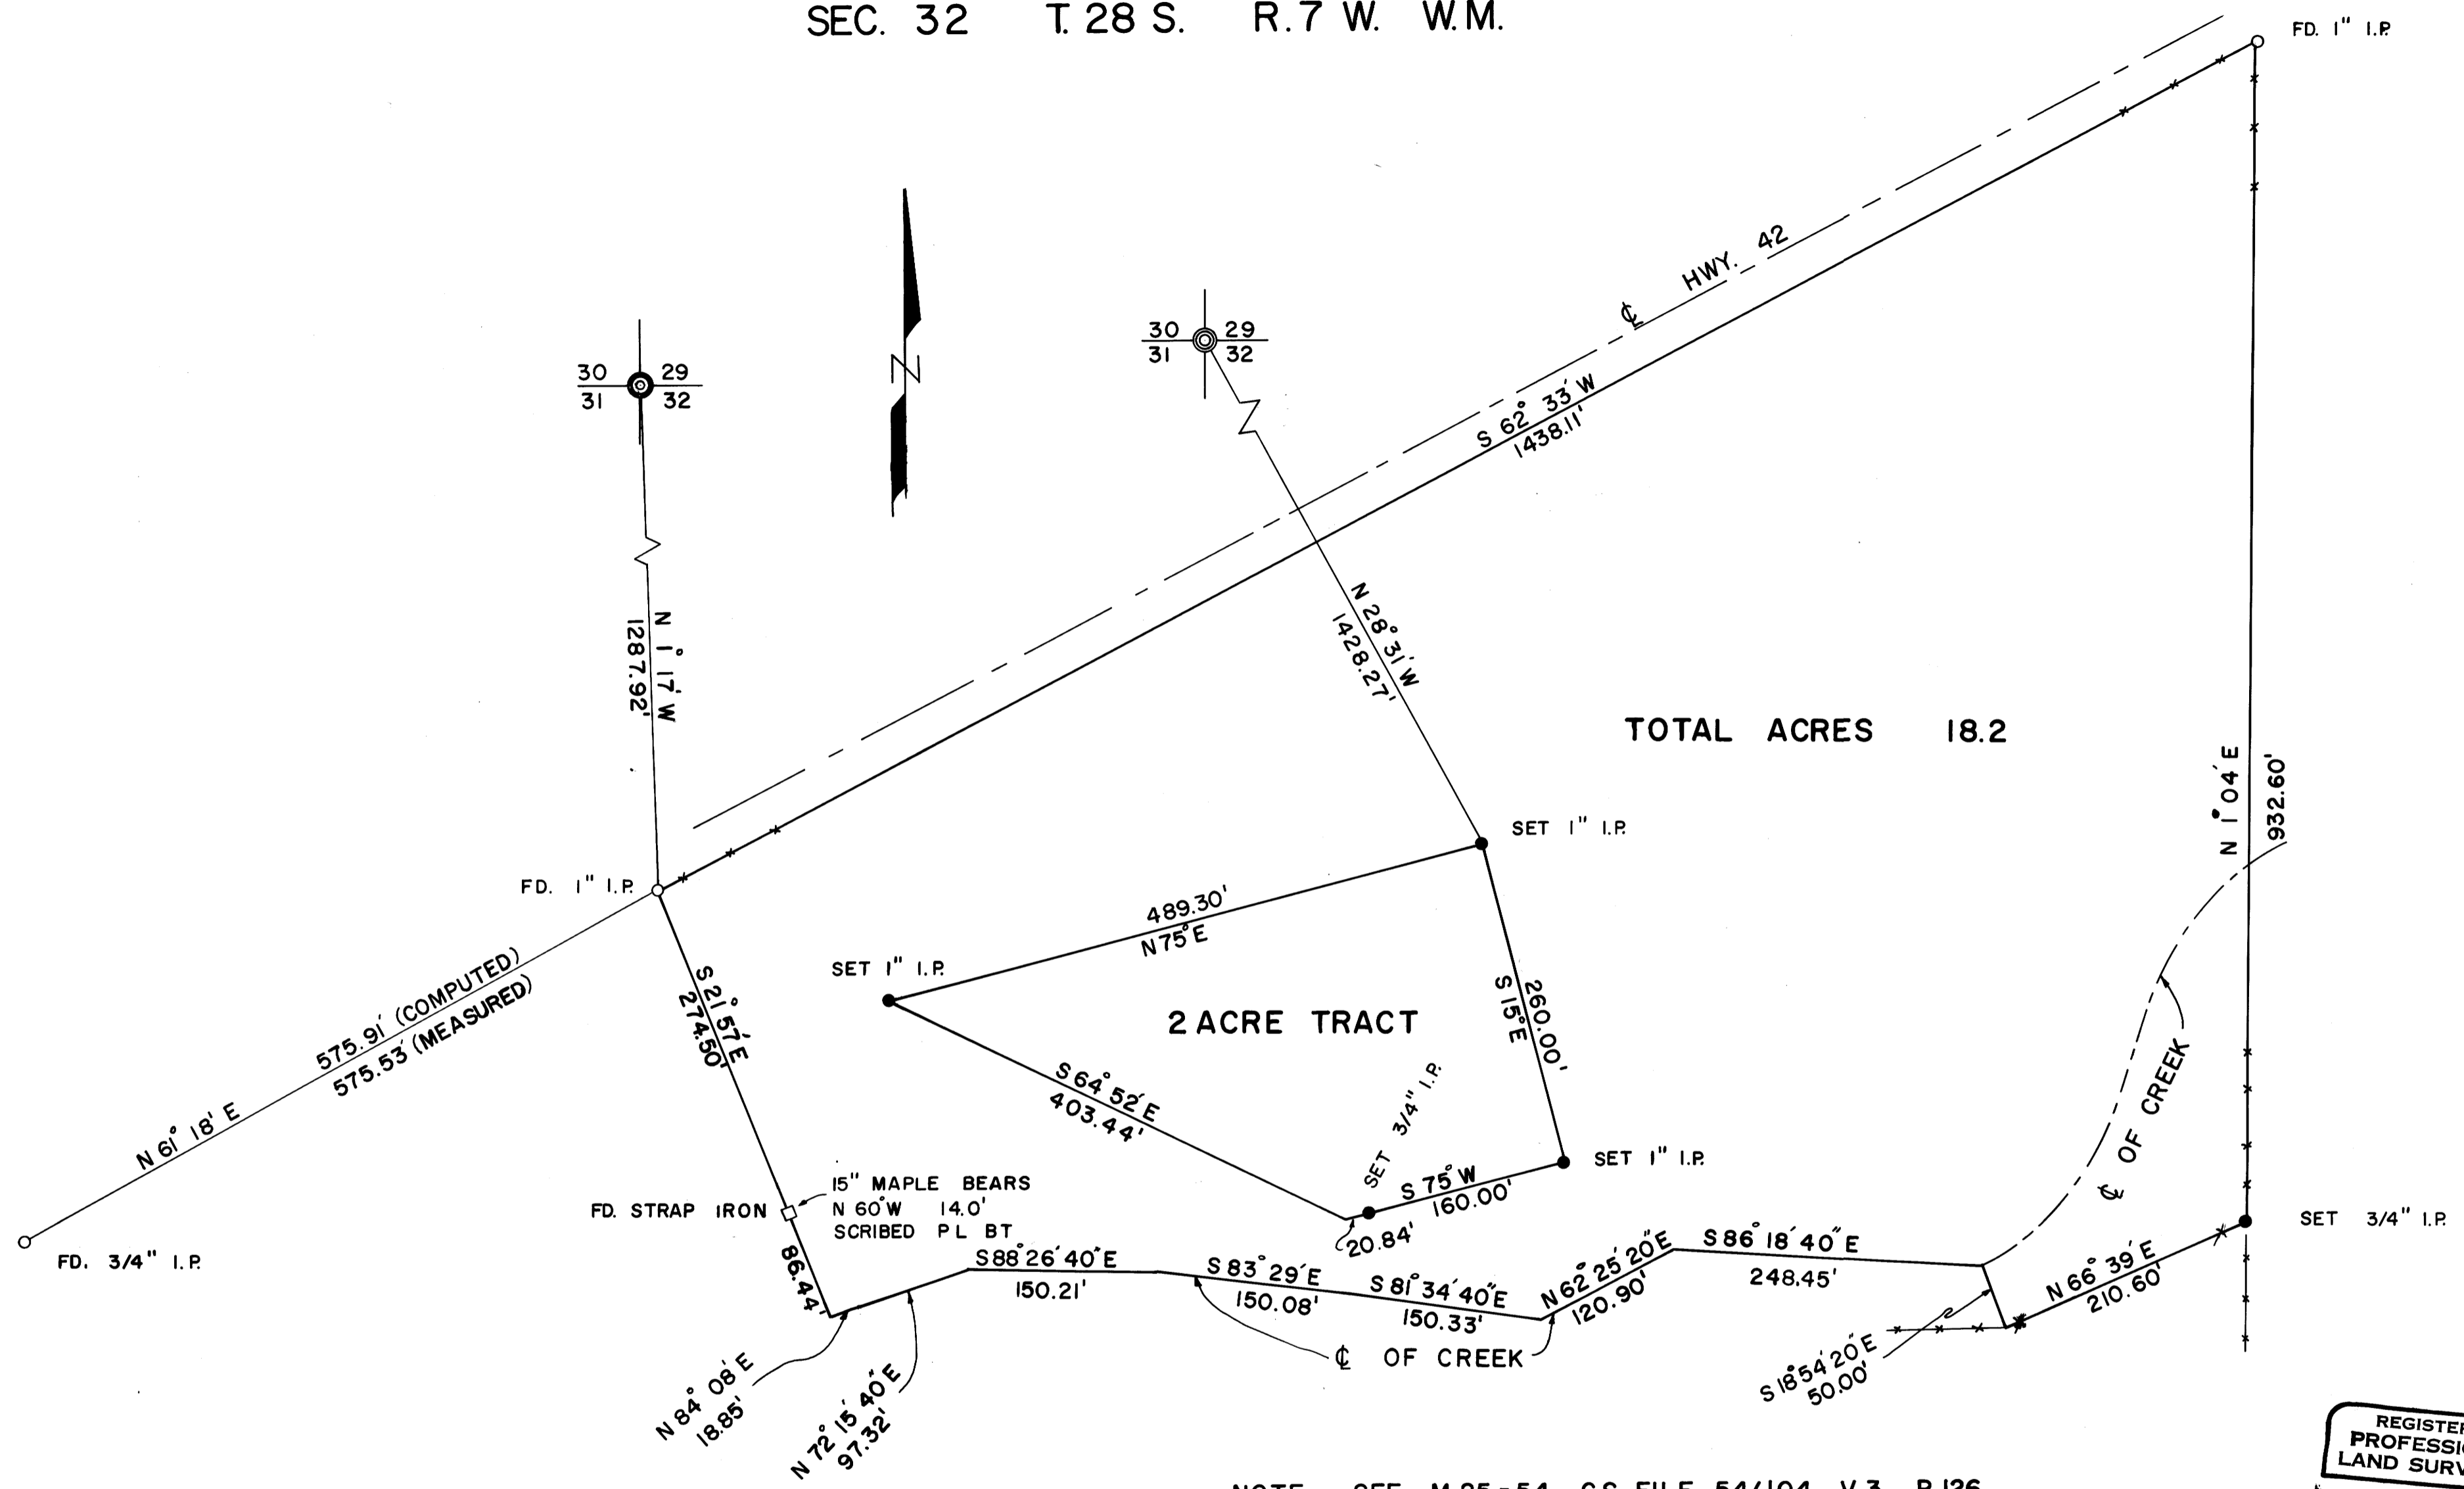

FILED
RECEIVED
OCT 31 1972
COUNTY SURVEYOR
DEWEE'S COUNTY, ORE

SEC. 32 T. 28 S. R. 7 W. W.M.

TOTAL ACRES 18.2

2 ACRE TRACT

NOTE SEE M 25-54, C.S. FILE 54/104, V.3 P.126
BEARINGS BASED ON C.S. FILE 54/104

OWNERS WAYNE BREITENBUCHER &
NICK LOZANO

SURVEYED BY JAMES W. BYRON OCTOBER 1972

SCALE 1" = 100'

COUNTY SURVEYORS FILE DATA
DO NOT REMOVE FROM OFFICE

REGISTERED
PROFESSIONAL
LAND SURVEYOR

James W. Byron

OREGON
NOVEMBER 9, 1953
JAMES W. BYRON
303