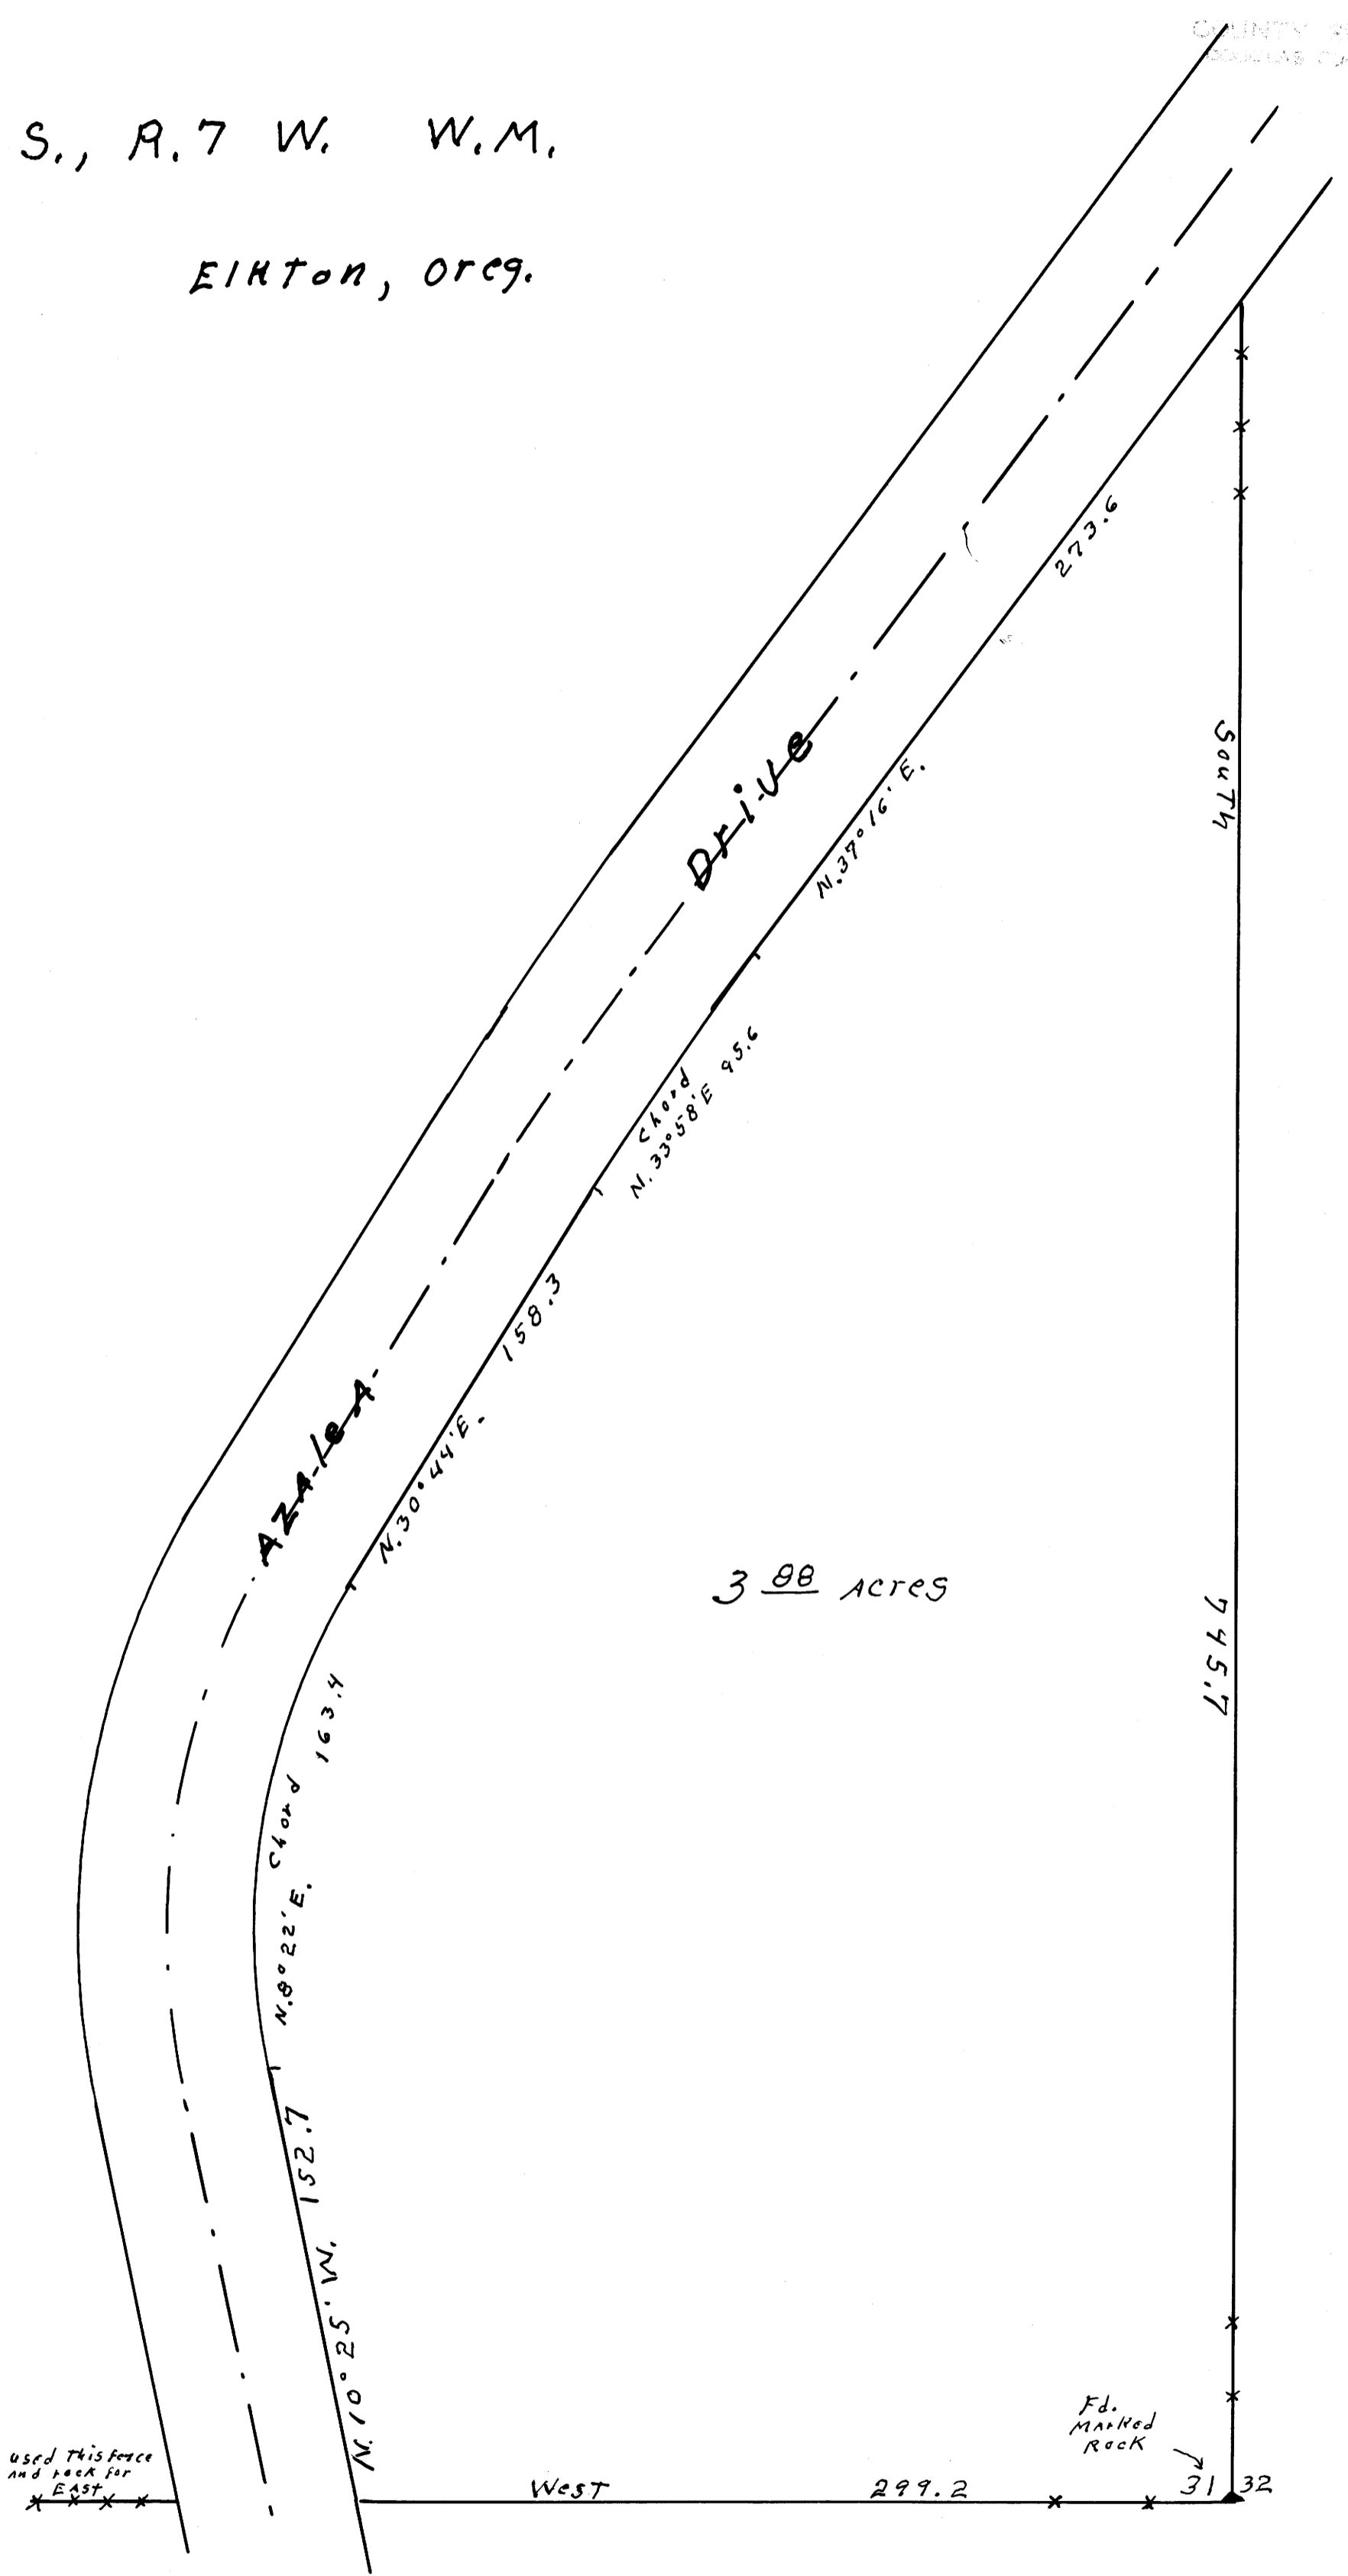

FILED  
RECEIVED  
JUL 17 1948  
COUNTY SURVEYOR  
POLK COUNTY, ORE.

SECT. 31, T22 S., R.7 W. W.M.

Robert Schulz EIRTON, OREG.

REGISTERED  
OREGON  
LAND SURVEYOR  
*Wilford N. Haines*  
MAY 7, 1948  
WILFORD N. HAINES  
239

North  
1" = 50'

3.88 ACRES