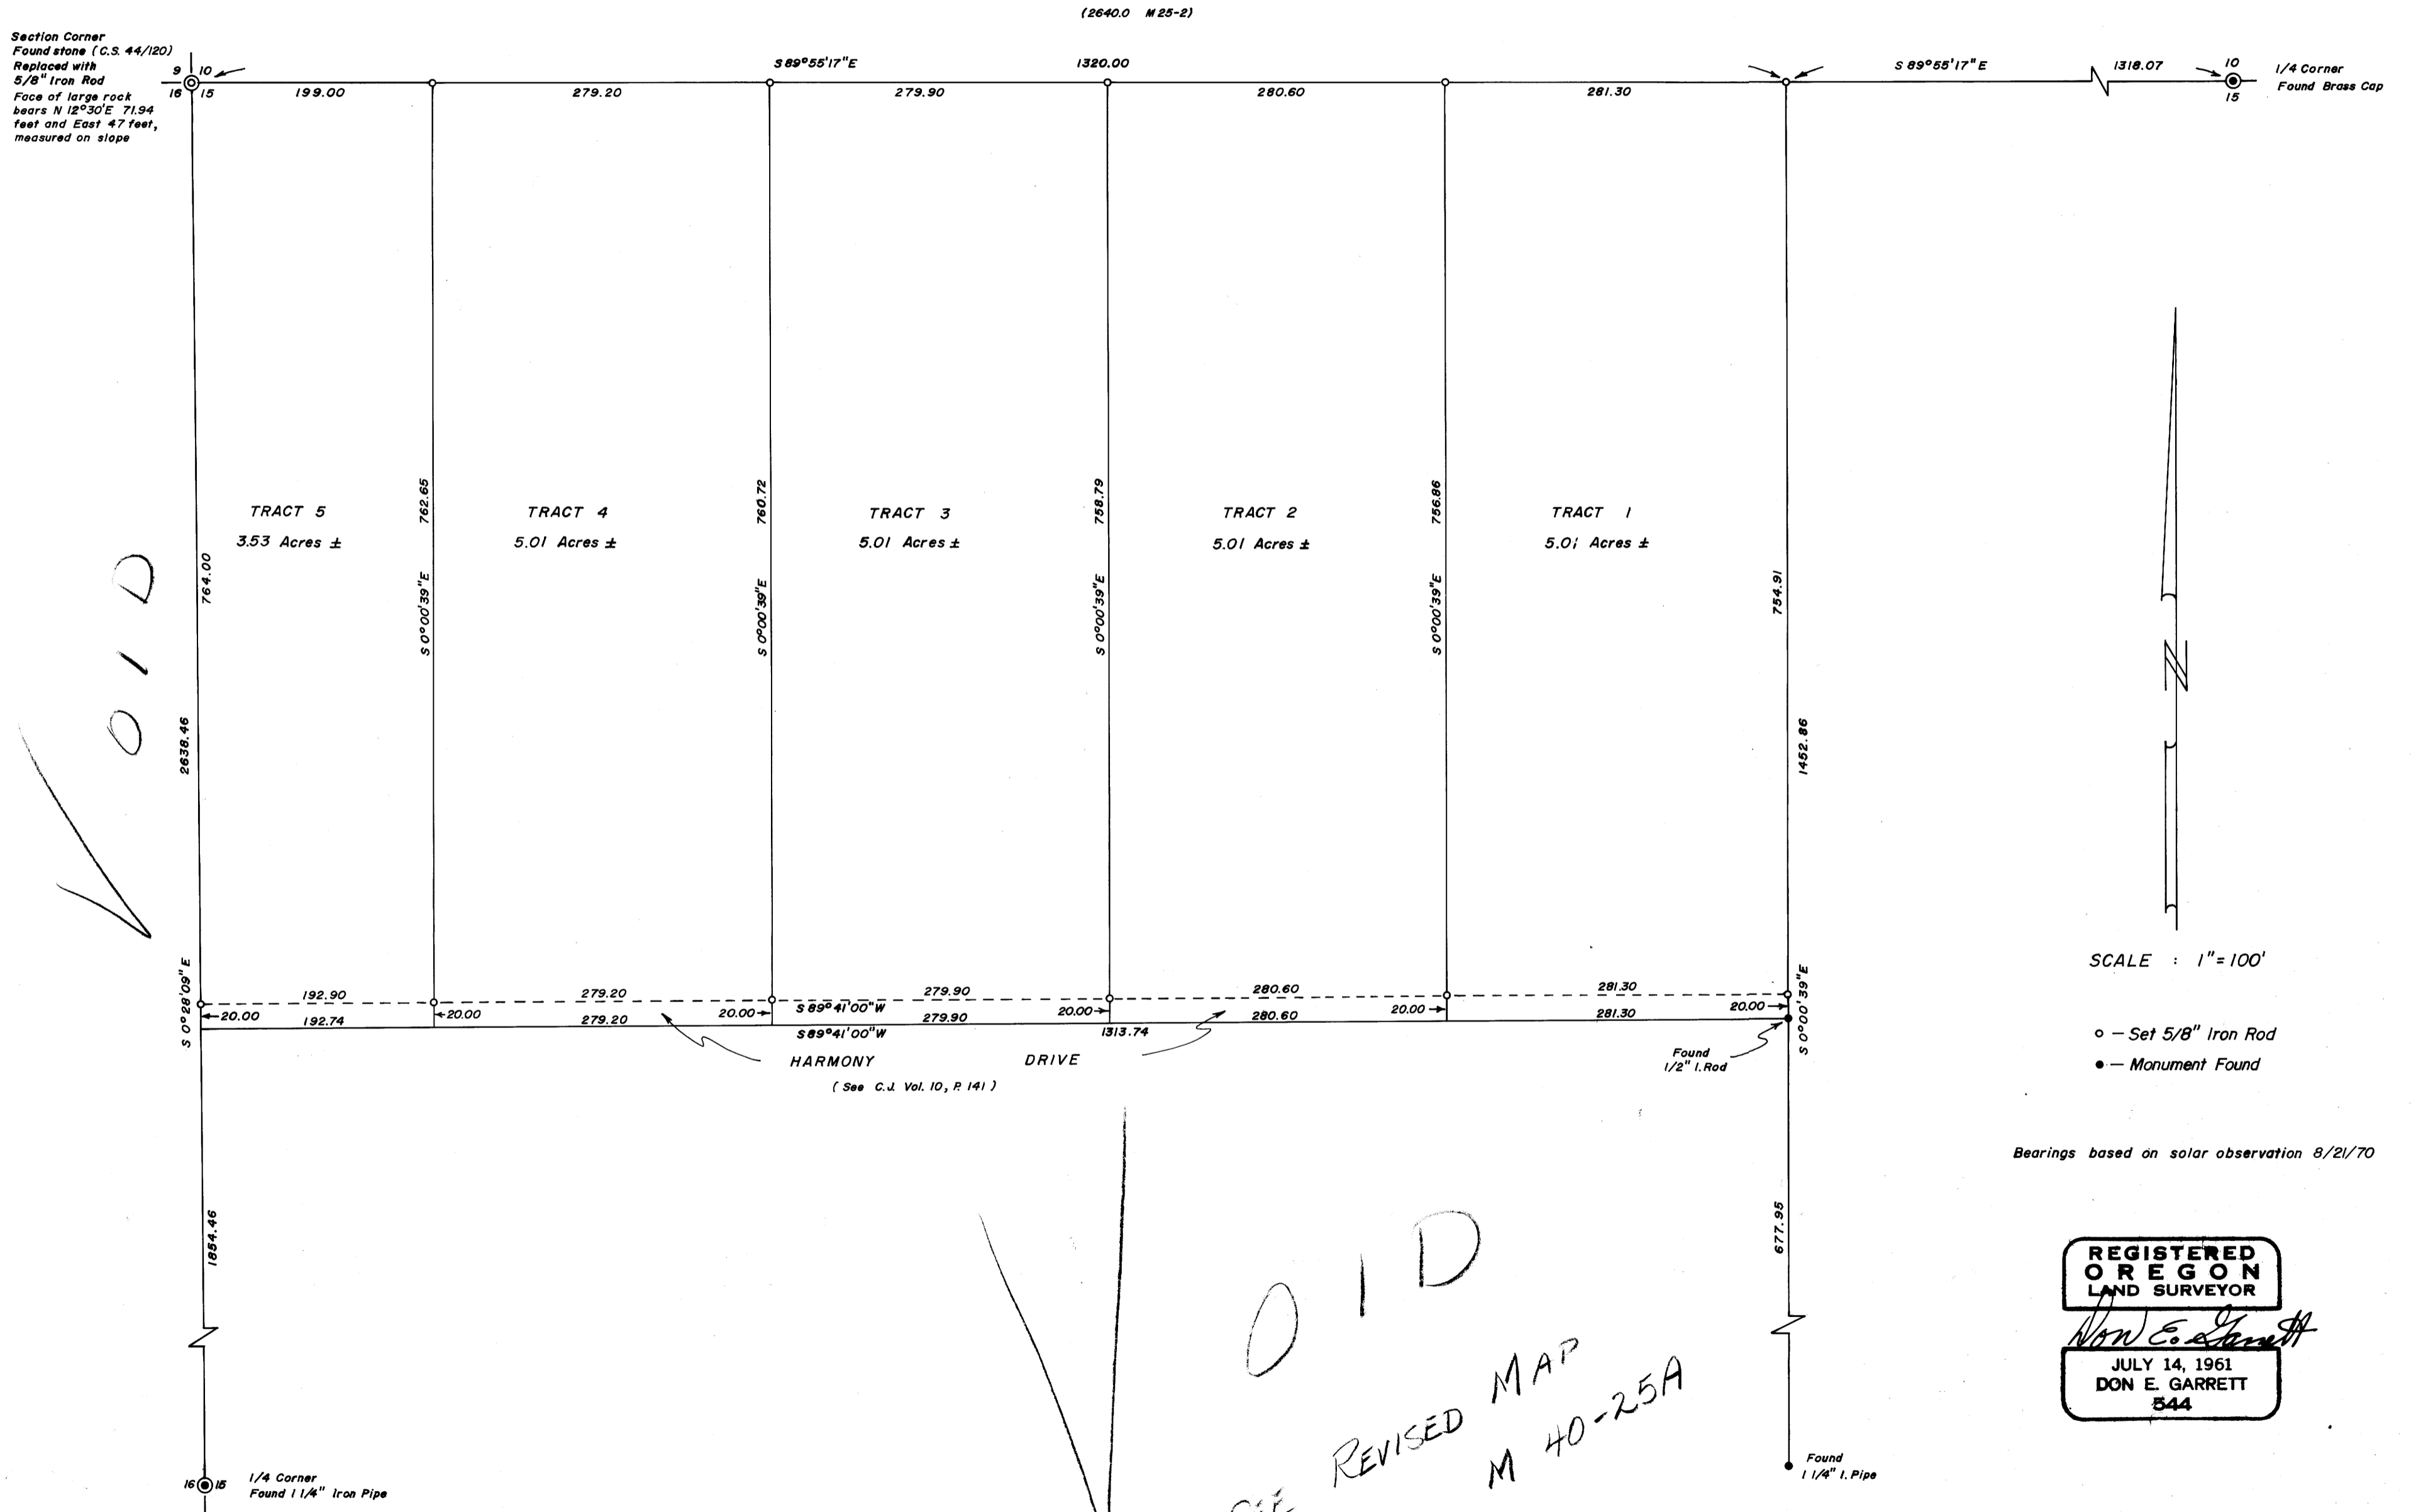

**COUNTY SURVEYORS FILE DATA
DO NOT REMOVE FROM OFFICE**

SURVEY IN SEC. 15, T 28 S, R 6 W, W.M.
SURVEYED FOR DORIS McLAUGHLIN
SURVEYED BY DON E. GARRETT
AUGUST 1970

FILED
RECEIVED

SEP 6 1970

COUNTY SURVEYOR
DOUGLAS COUNTY, ORE.

M 40 - 25

P.

M 40 - 25