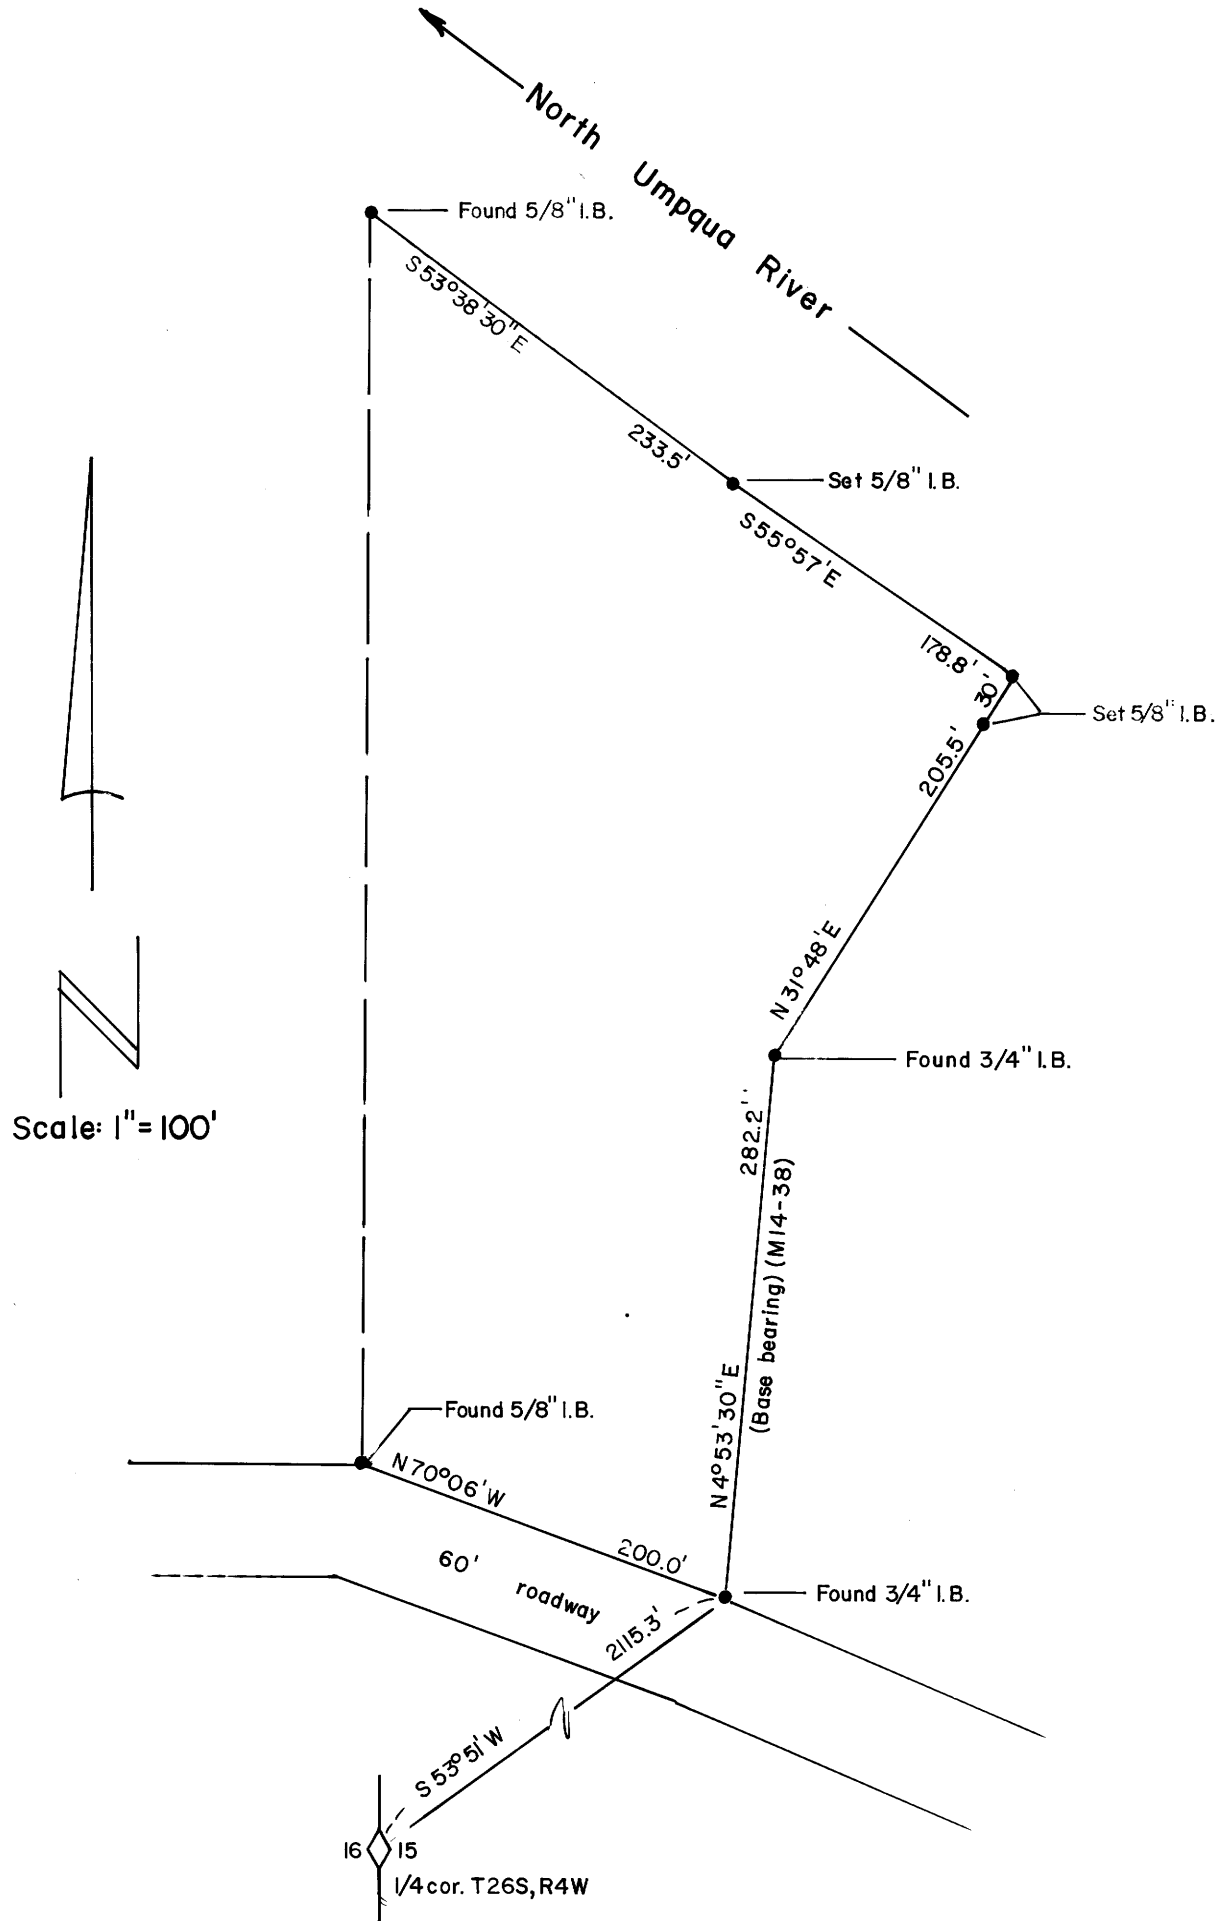

COUNTY SURVEYORS FILE DATA
DO NOT REMOVE FROM OFFICE

FILED
RECEIVED

JUN 11 1970

COUNTY SURVEYOR
DOUGLAS COUNTY, OREGON

Survey for L. K. Cornwell
Section 15, T26S, R4W, W.M.

Surveyed by SEEK, INC. Aug., 1968

REGISTERED
OREGON
LAND SURVEYOR

William C. Stiles

OCT. 4, 1957
WILLIAM C. STILES
432

M39 - 72