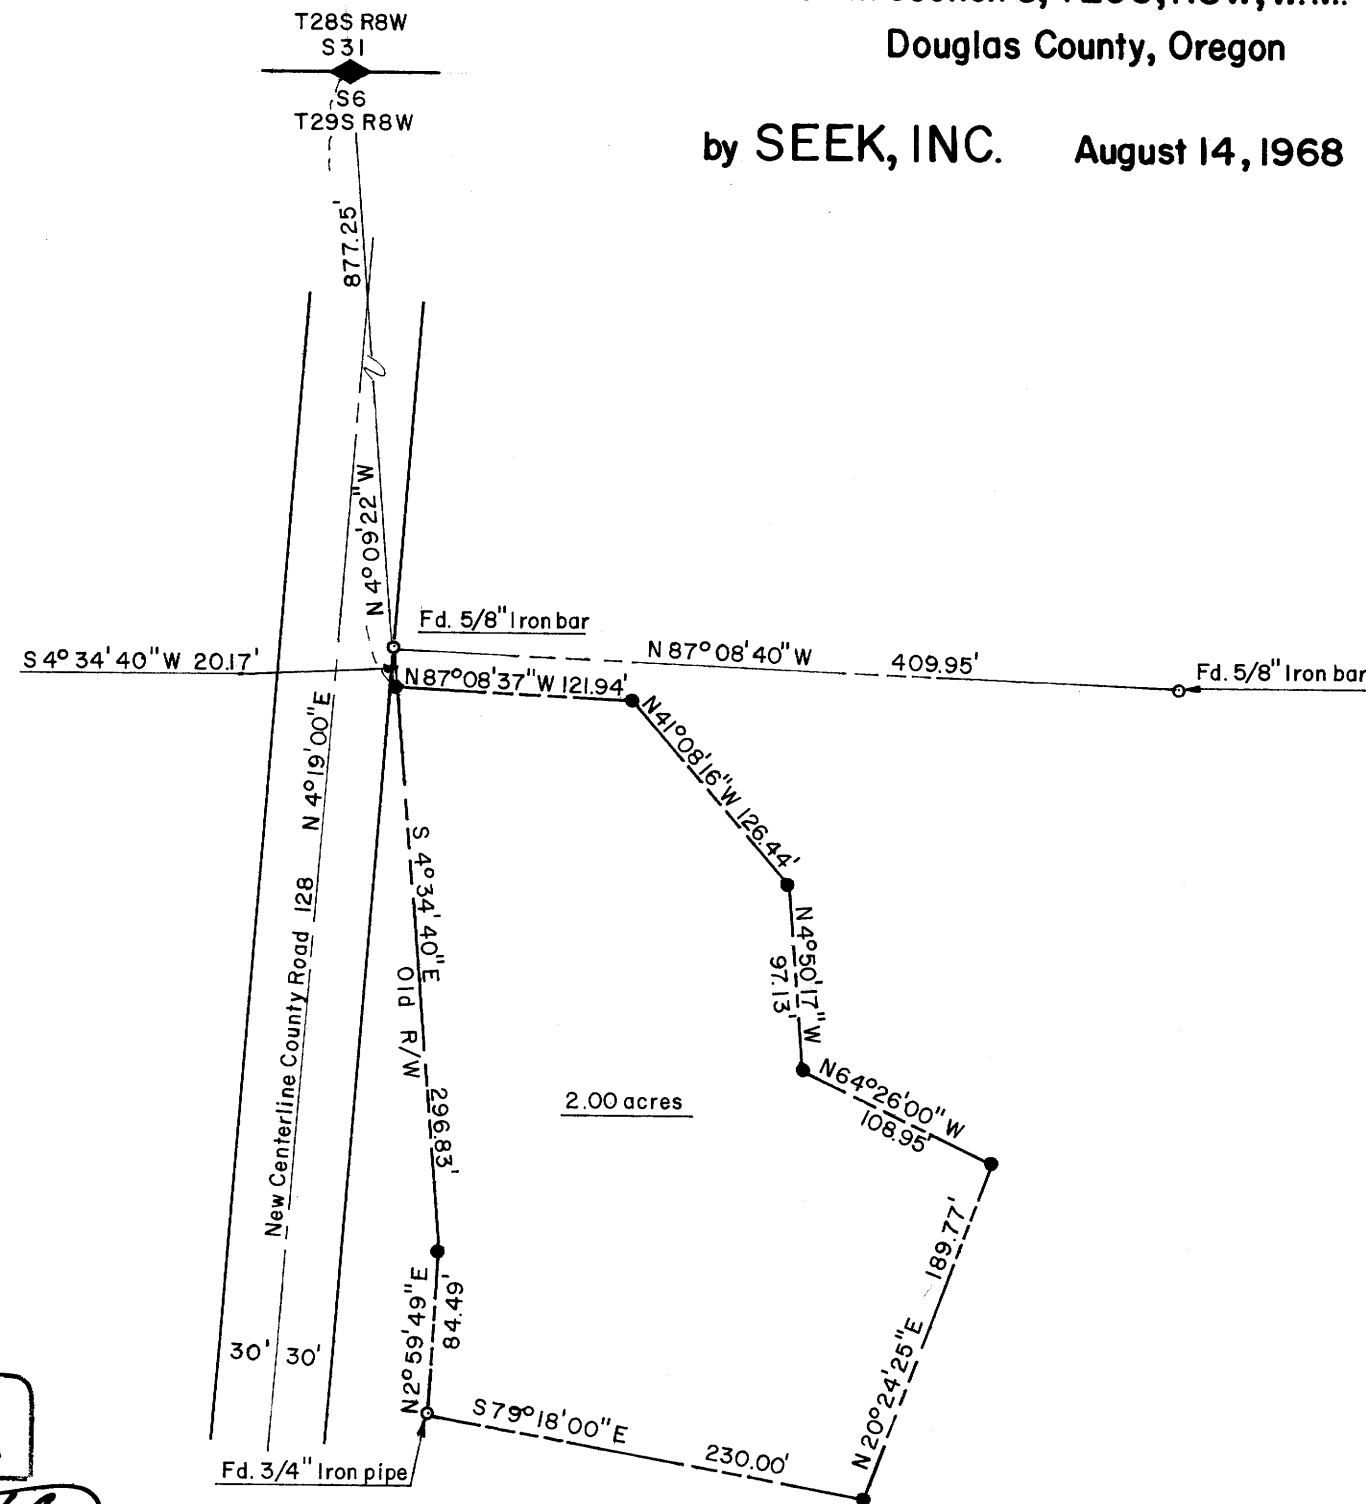

COUNTY SURVEYORS FILE DATA  
DO NOT REMOVE FROM OFFICE

FILED *[Signature]*  
RECEIVED

SEP 12 1968

COUNTY SURVEYOR  
DOUGLAS COUNTY, ORE.

Survey for Frank Kinnan  
Located in Section 6, T29S, R8W, W.M.  
Douglas County, Oregon

by SEEK, INC. August 14, 1968

Scale: 1" = 100'

● 5/8" iron bar set  
Bearings from Douglas County  
Surveyor's File M35-32

REGISTERED  
OREGON  
LAND SURVEYOR  
*William C. Stiles*  
OCT. 4, 1957  
WILLIAM C. STILES  
432

MAP FILE M36-1-37

M36-37  
ME P