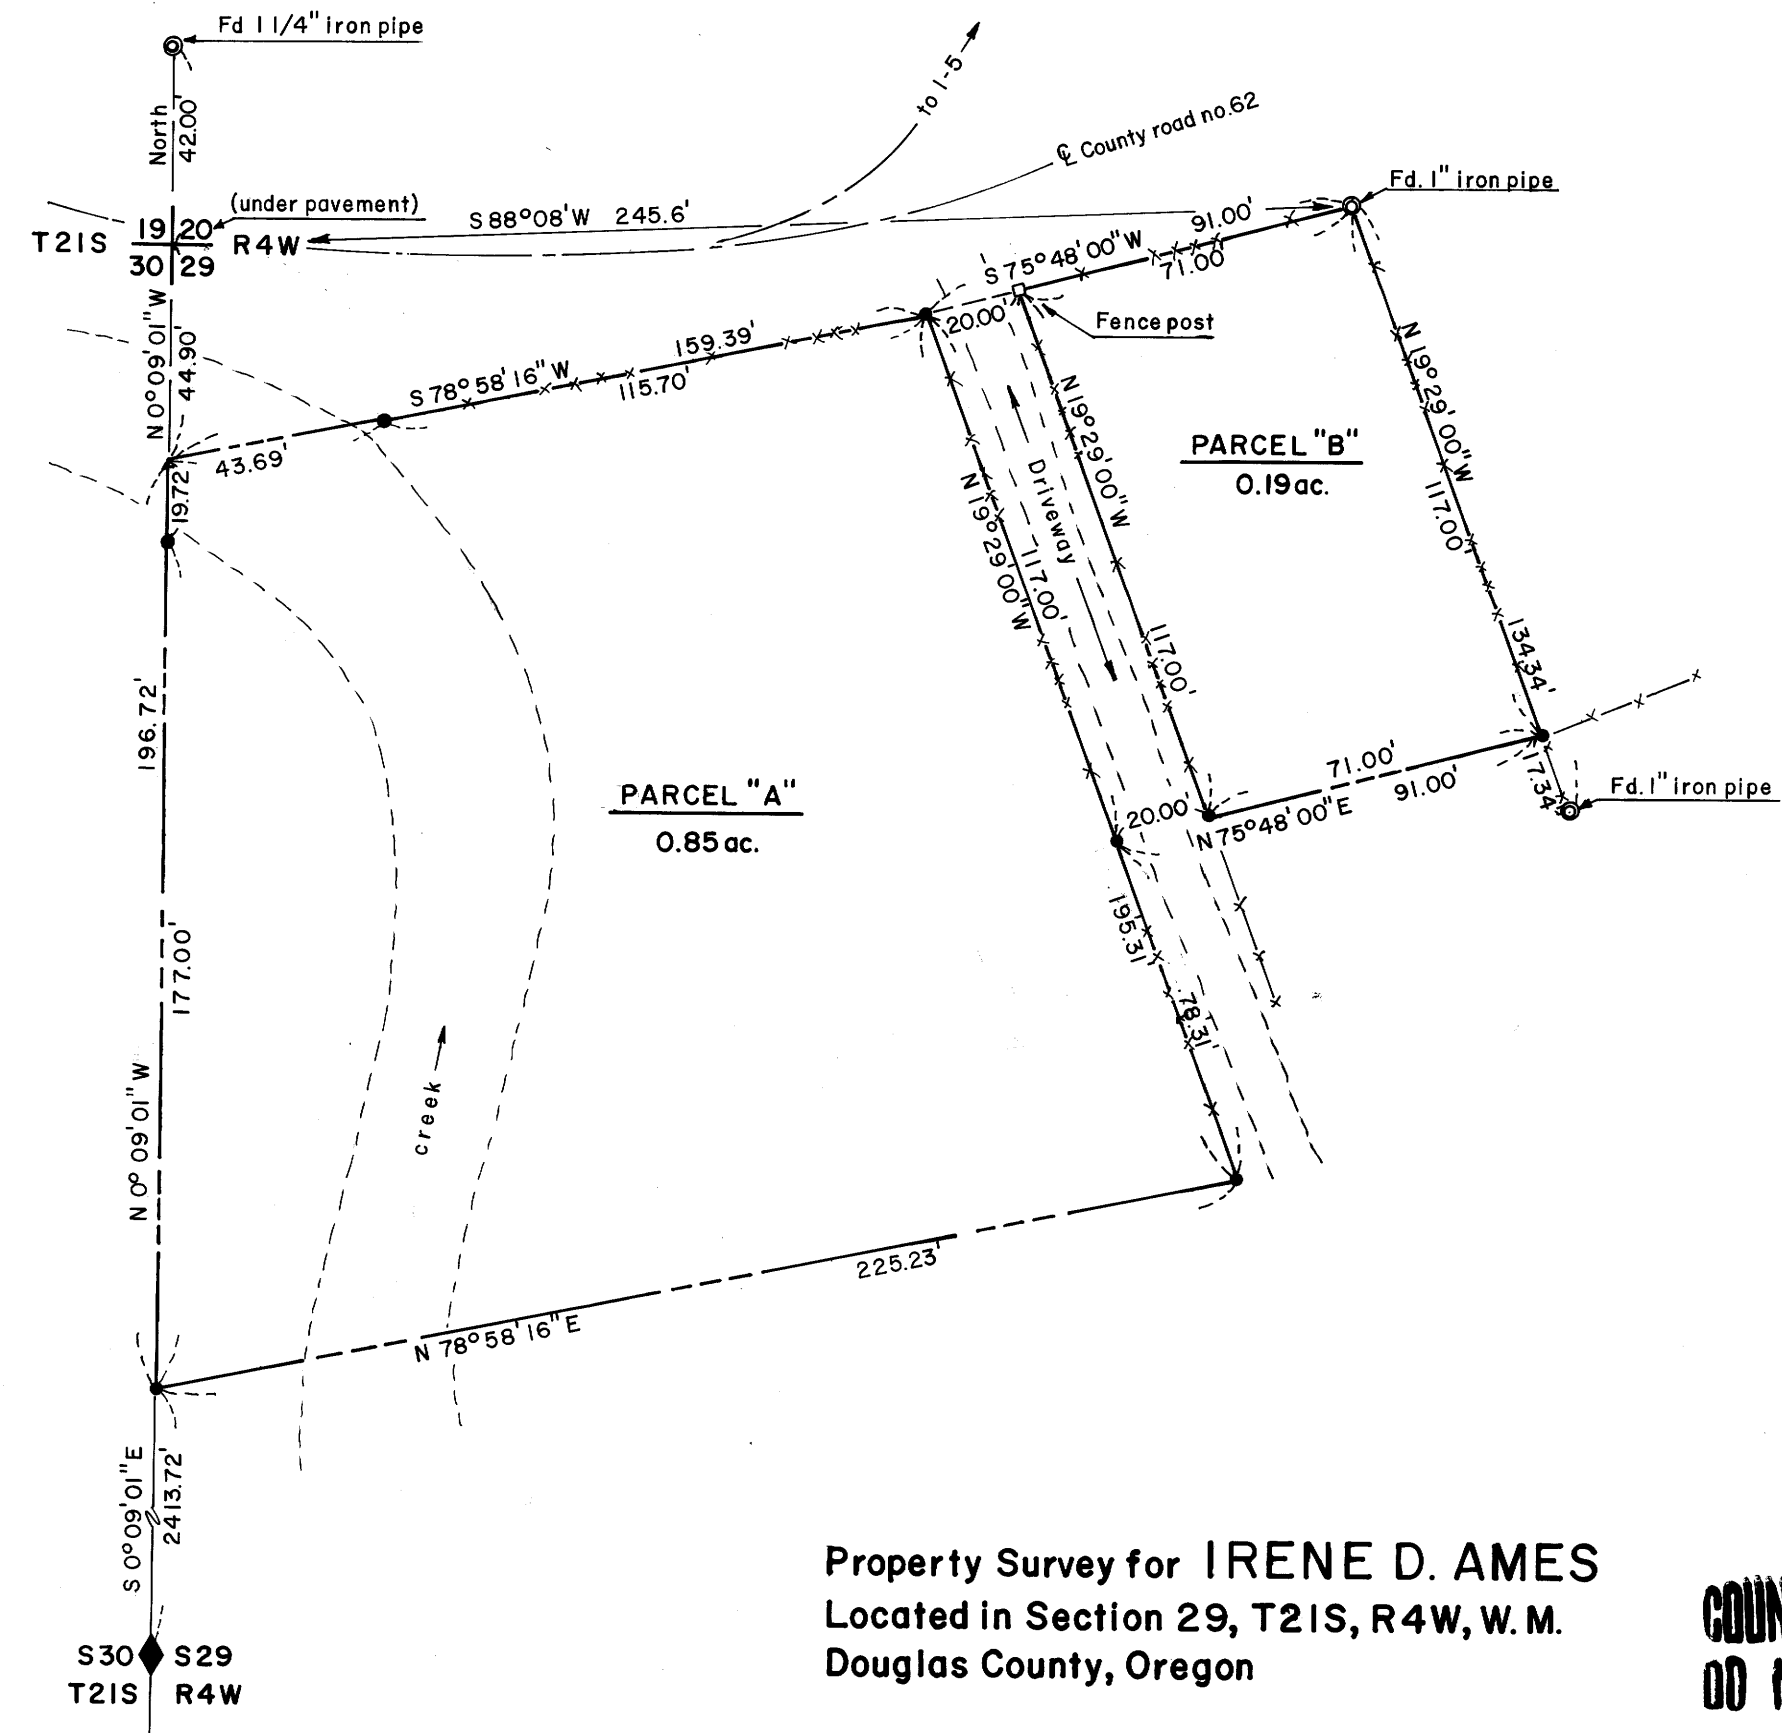

FILED
RECEIVED

AUG 2 1968

COUNTY SURVEYOR
DOUGLAS COUNTY, ORE.

Property Survey for IRENE D. AMES
Located in Section 29, T21S, R4W, W.M.
Douglas County, Oregon

COUNTY SURVEYORS FILE DATA
DO NOT REMOVE FROM OFFICE

REGISTERED
OREGON
LAND SURVEYOR

William C. Stiles

OCT. 4, 1957
WILLIAM C. STILES
432

SEEK, INC. July 25, 1968

M 36-21