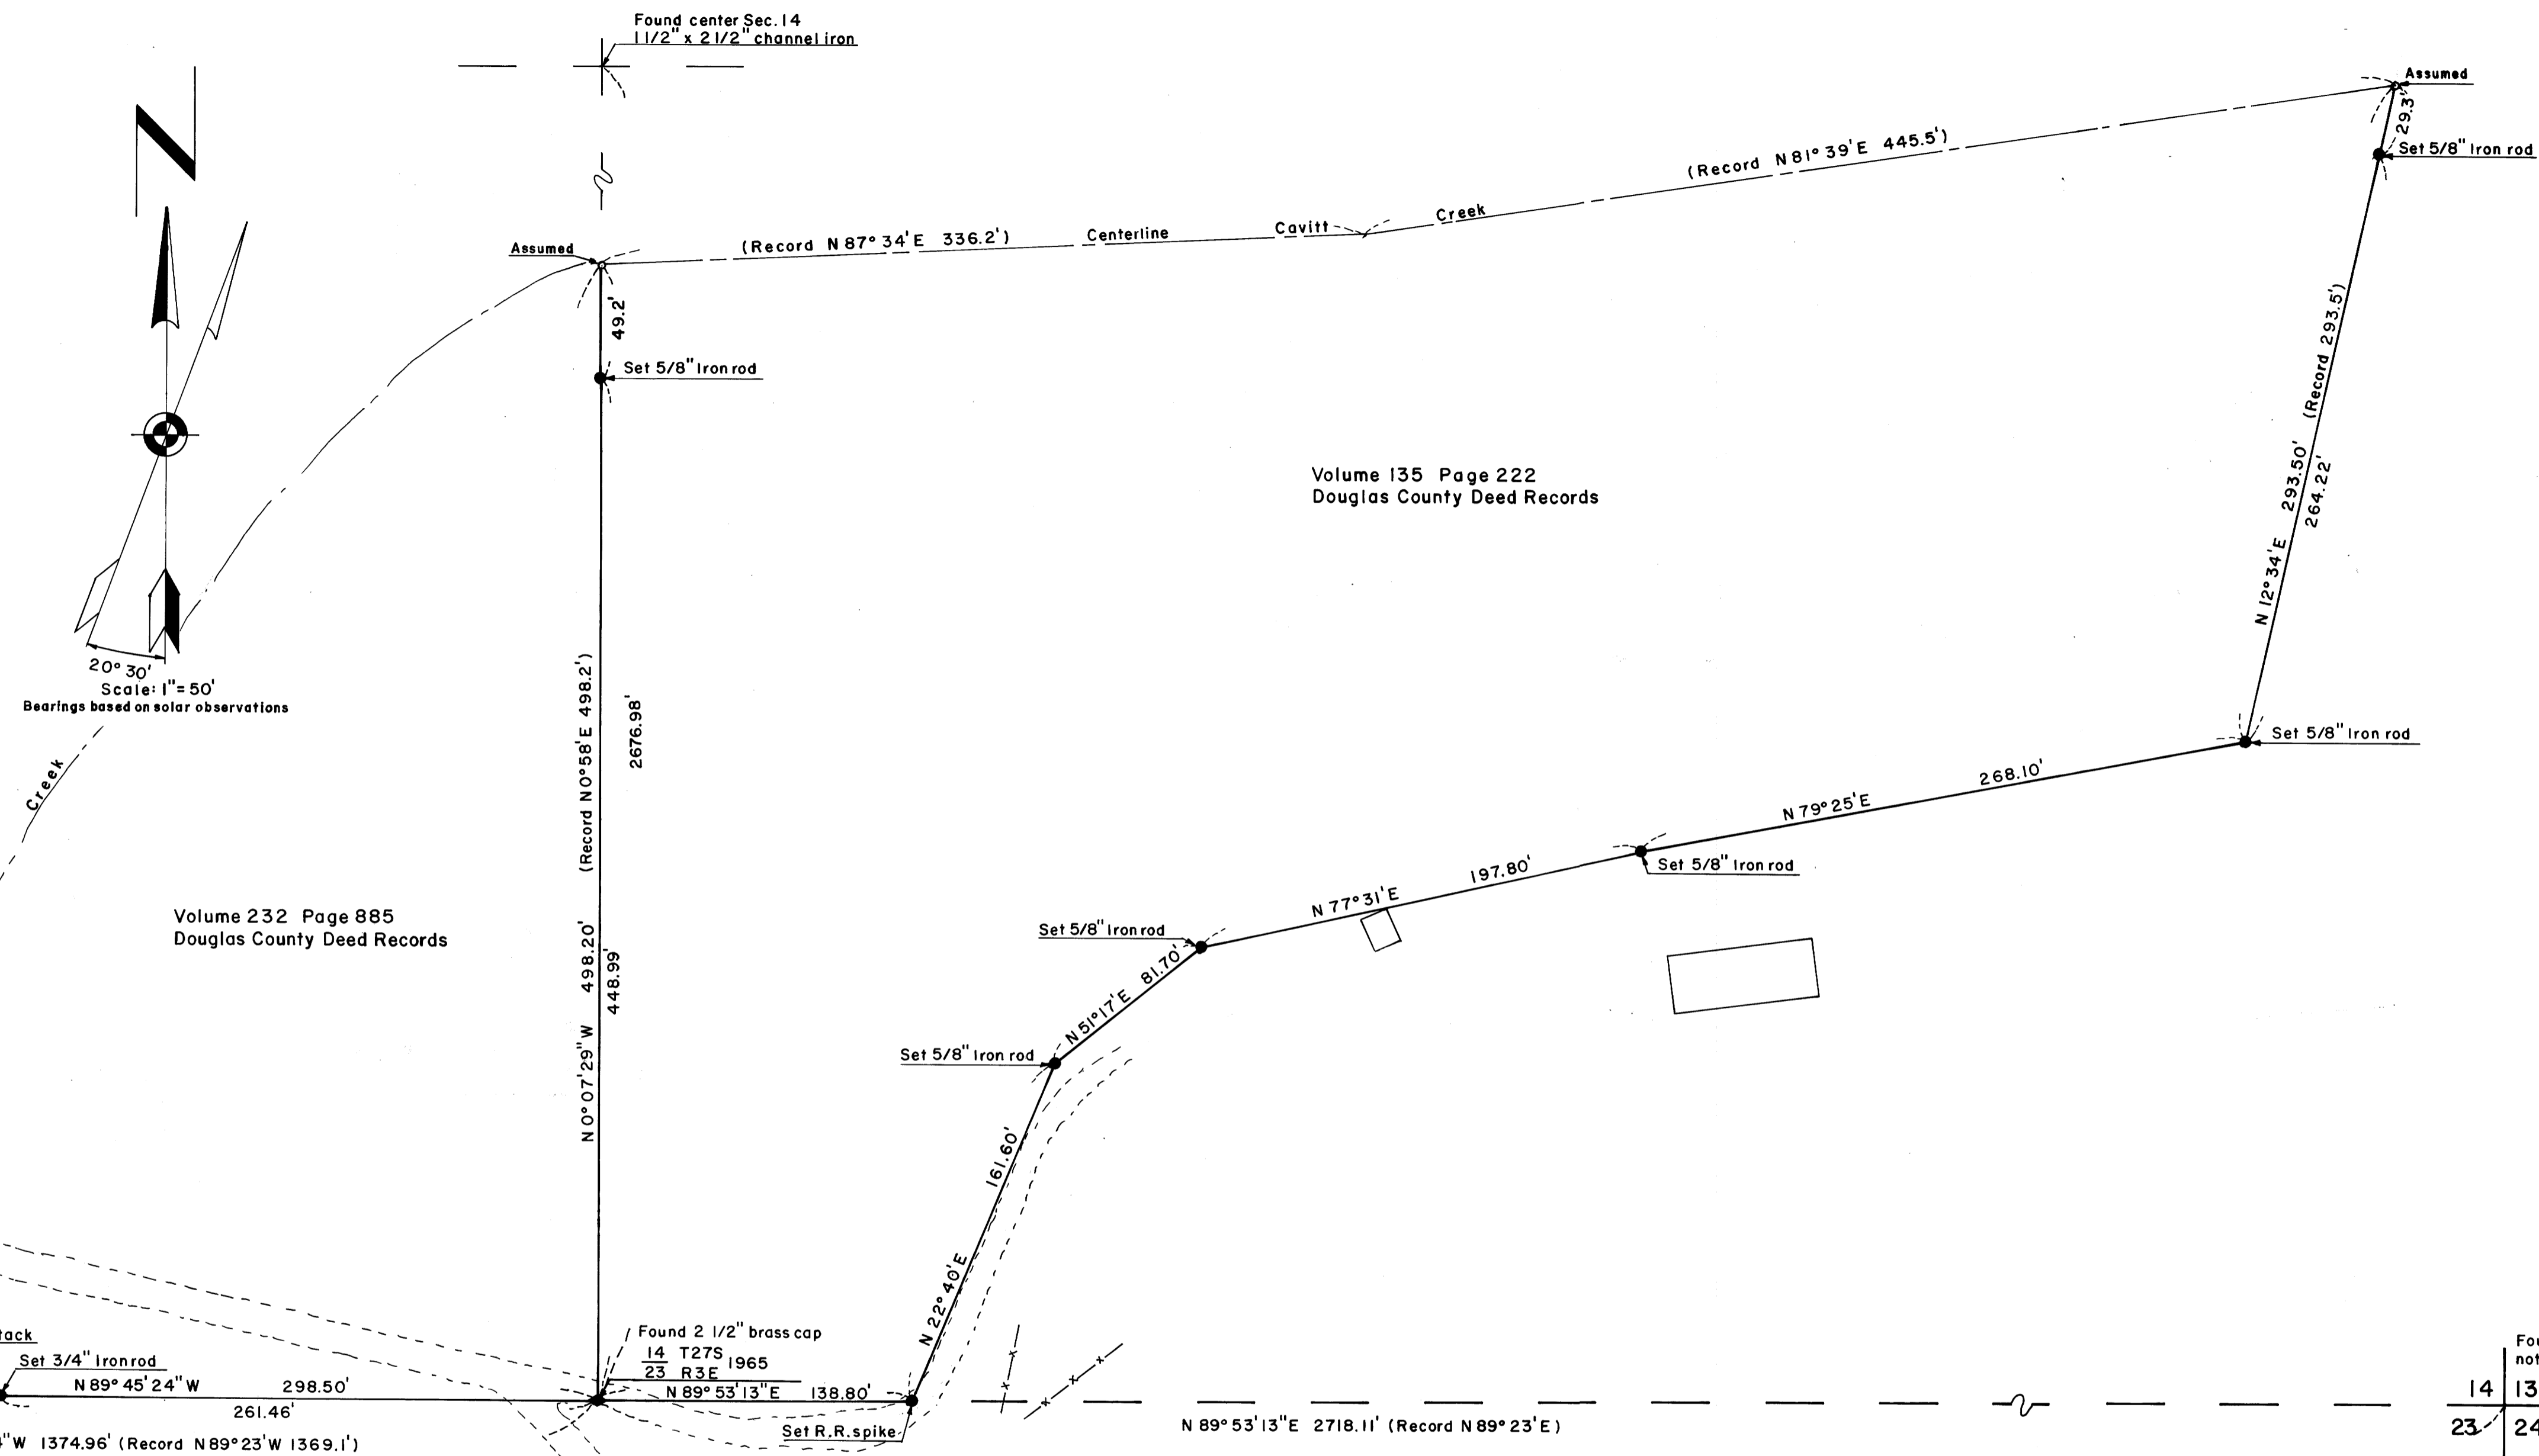

Mr. P. FILE. 1134. # 63

M 34-63

COUNTY SURVEYORS FILE DATA  
DO NOT REMOVE FROM OFFICE

FILED  
RECEIVED  
OCT 5 1967  
COUNTY SURVEYOR  
DOUGLAS COUNTY, ORE.

REGISTERED  
OREGON  
LAND SURVEYOR  
*William C. Stiles*  
OCT. 4, 1957  
WILLIAM C. STILES  
432

PROPERTY LINE SURVEY  
for  
O. J. & J. F. Feldkamp  
Sited in Section 14, T27S, R3W, W.M.  
Douglas County, Oregon  
Surveyed August, 1967 by  
SEEK, INC.  
P.O. Box 375 Roseburg, Oregon 97470  
JM