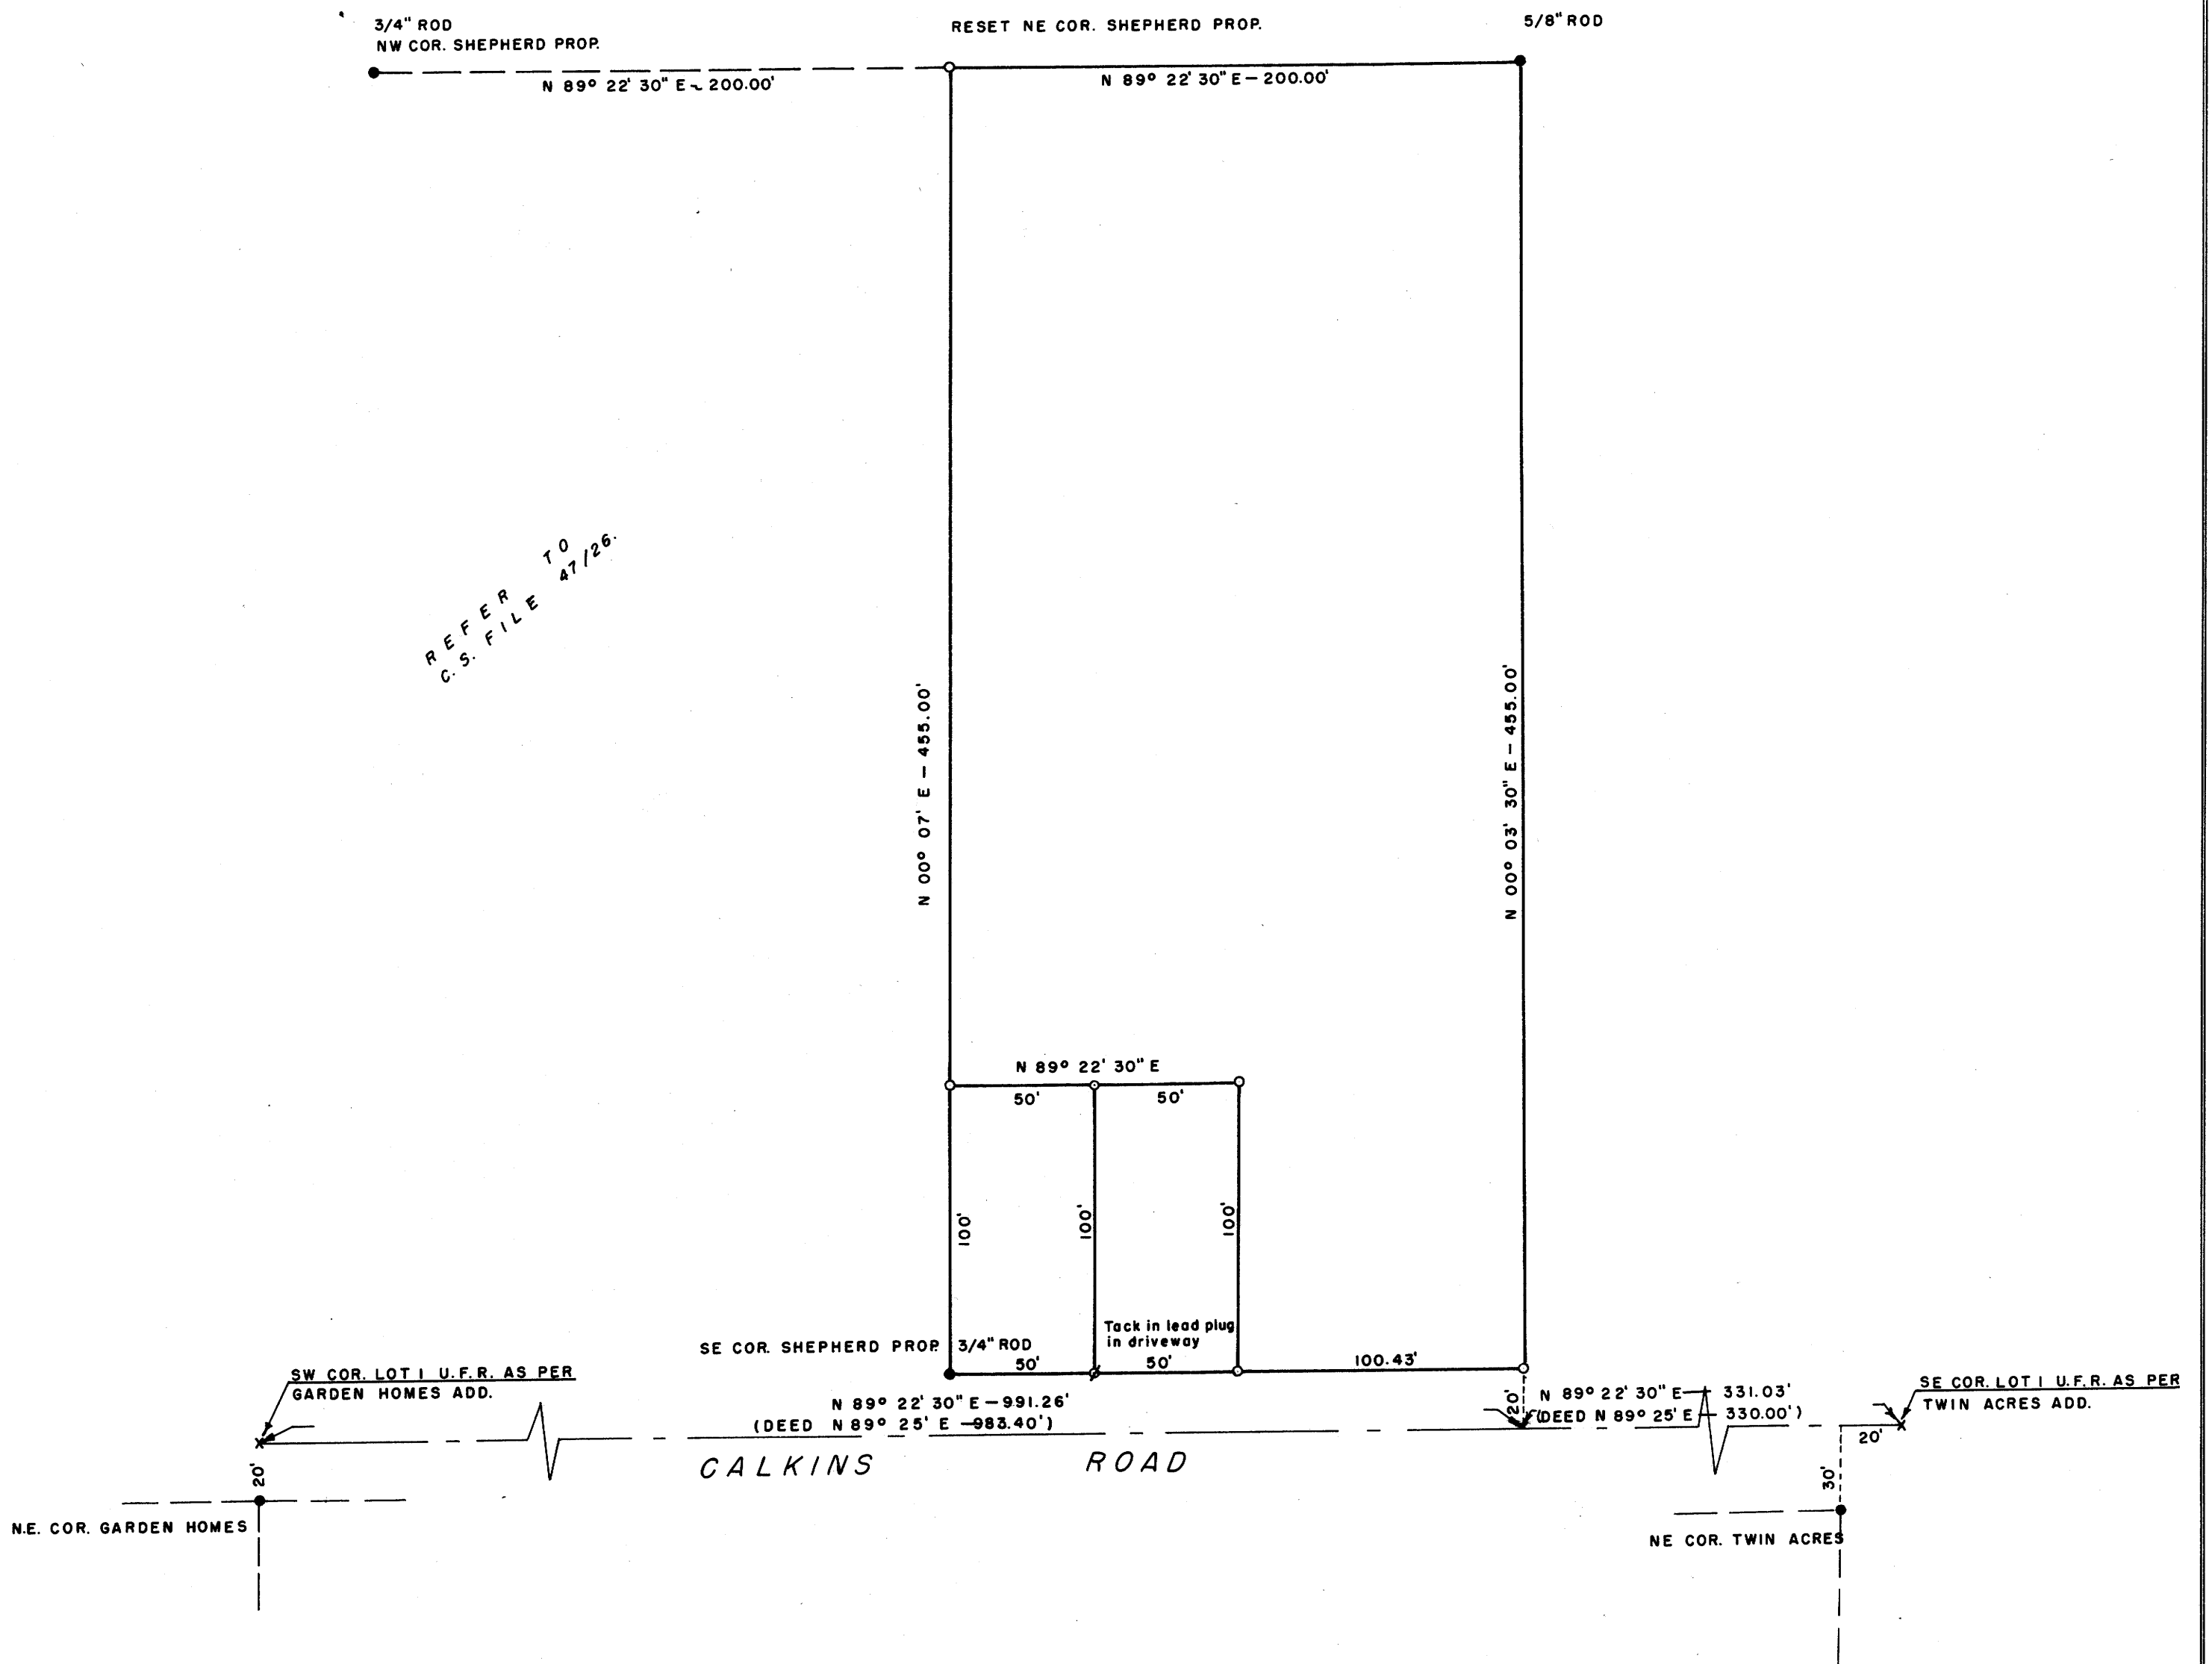

COUNTY SURVEYORS FILE
DO NOT REMOVE FROM OFFICE

SURVEY TO ESTABLISH PROPERTY CORNERS IN LOT 1, UMPQUA FRUIT RANCH DOUGLAS COUNTY, OREGON

SURVEYED FOR: V.W. SCHUETZE
SURVEYED BY: G.R. LECKLIDER-ENG'R.

JULY, 1960
SCALE: 1"=50'

- DENOTES MONUMENTS FOUND AS SHOWN.
- DENOTES STEEL TUBE WITH SURVEY CAP SET UNLESS OTHERWISE NOTED.

NOTE: BEARINGS BASED ON SURVEY BY JAMES BYRON AS PER C.S. FILE 47/26.

FILED *LL*
RECEIVED
JUL 11 1960
COUNTY SURVEYOR
DOUGLAS COUNTY, ORE.