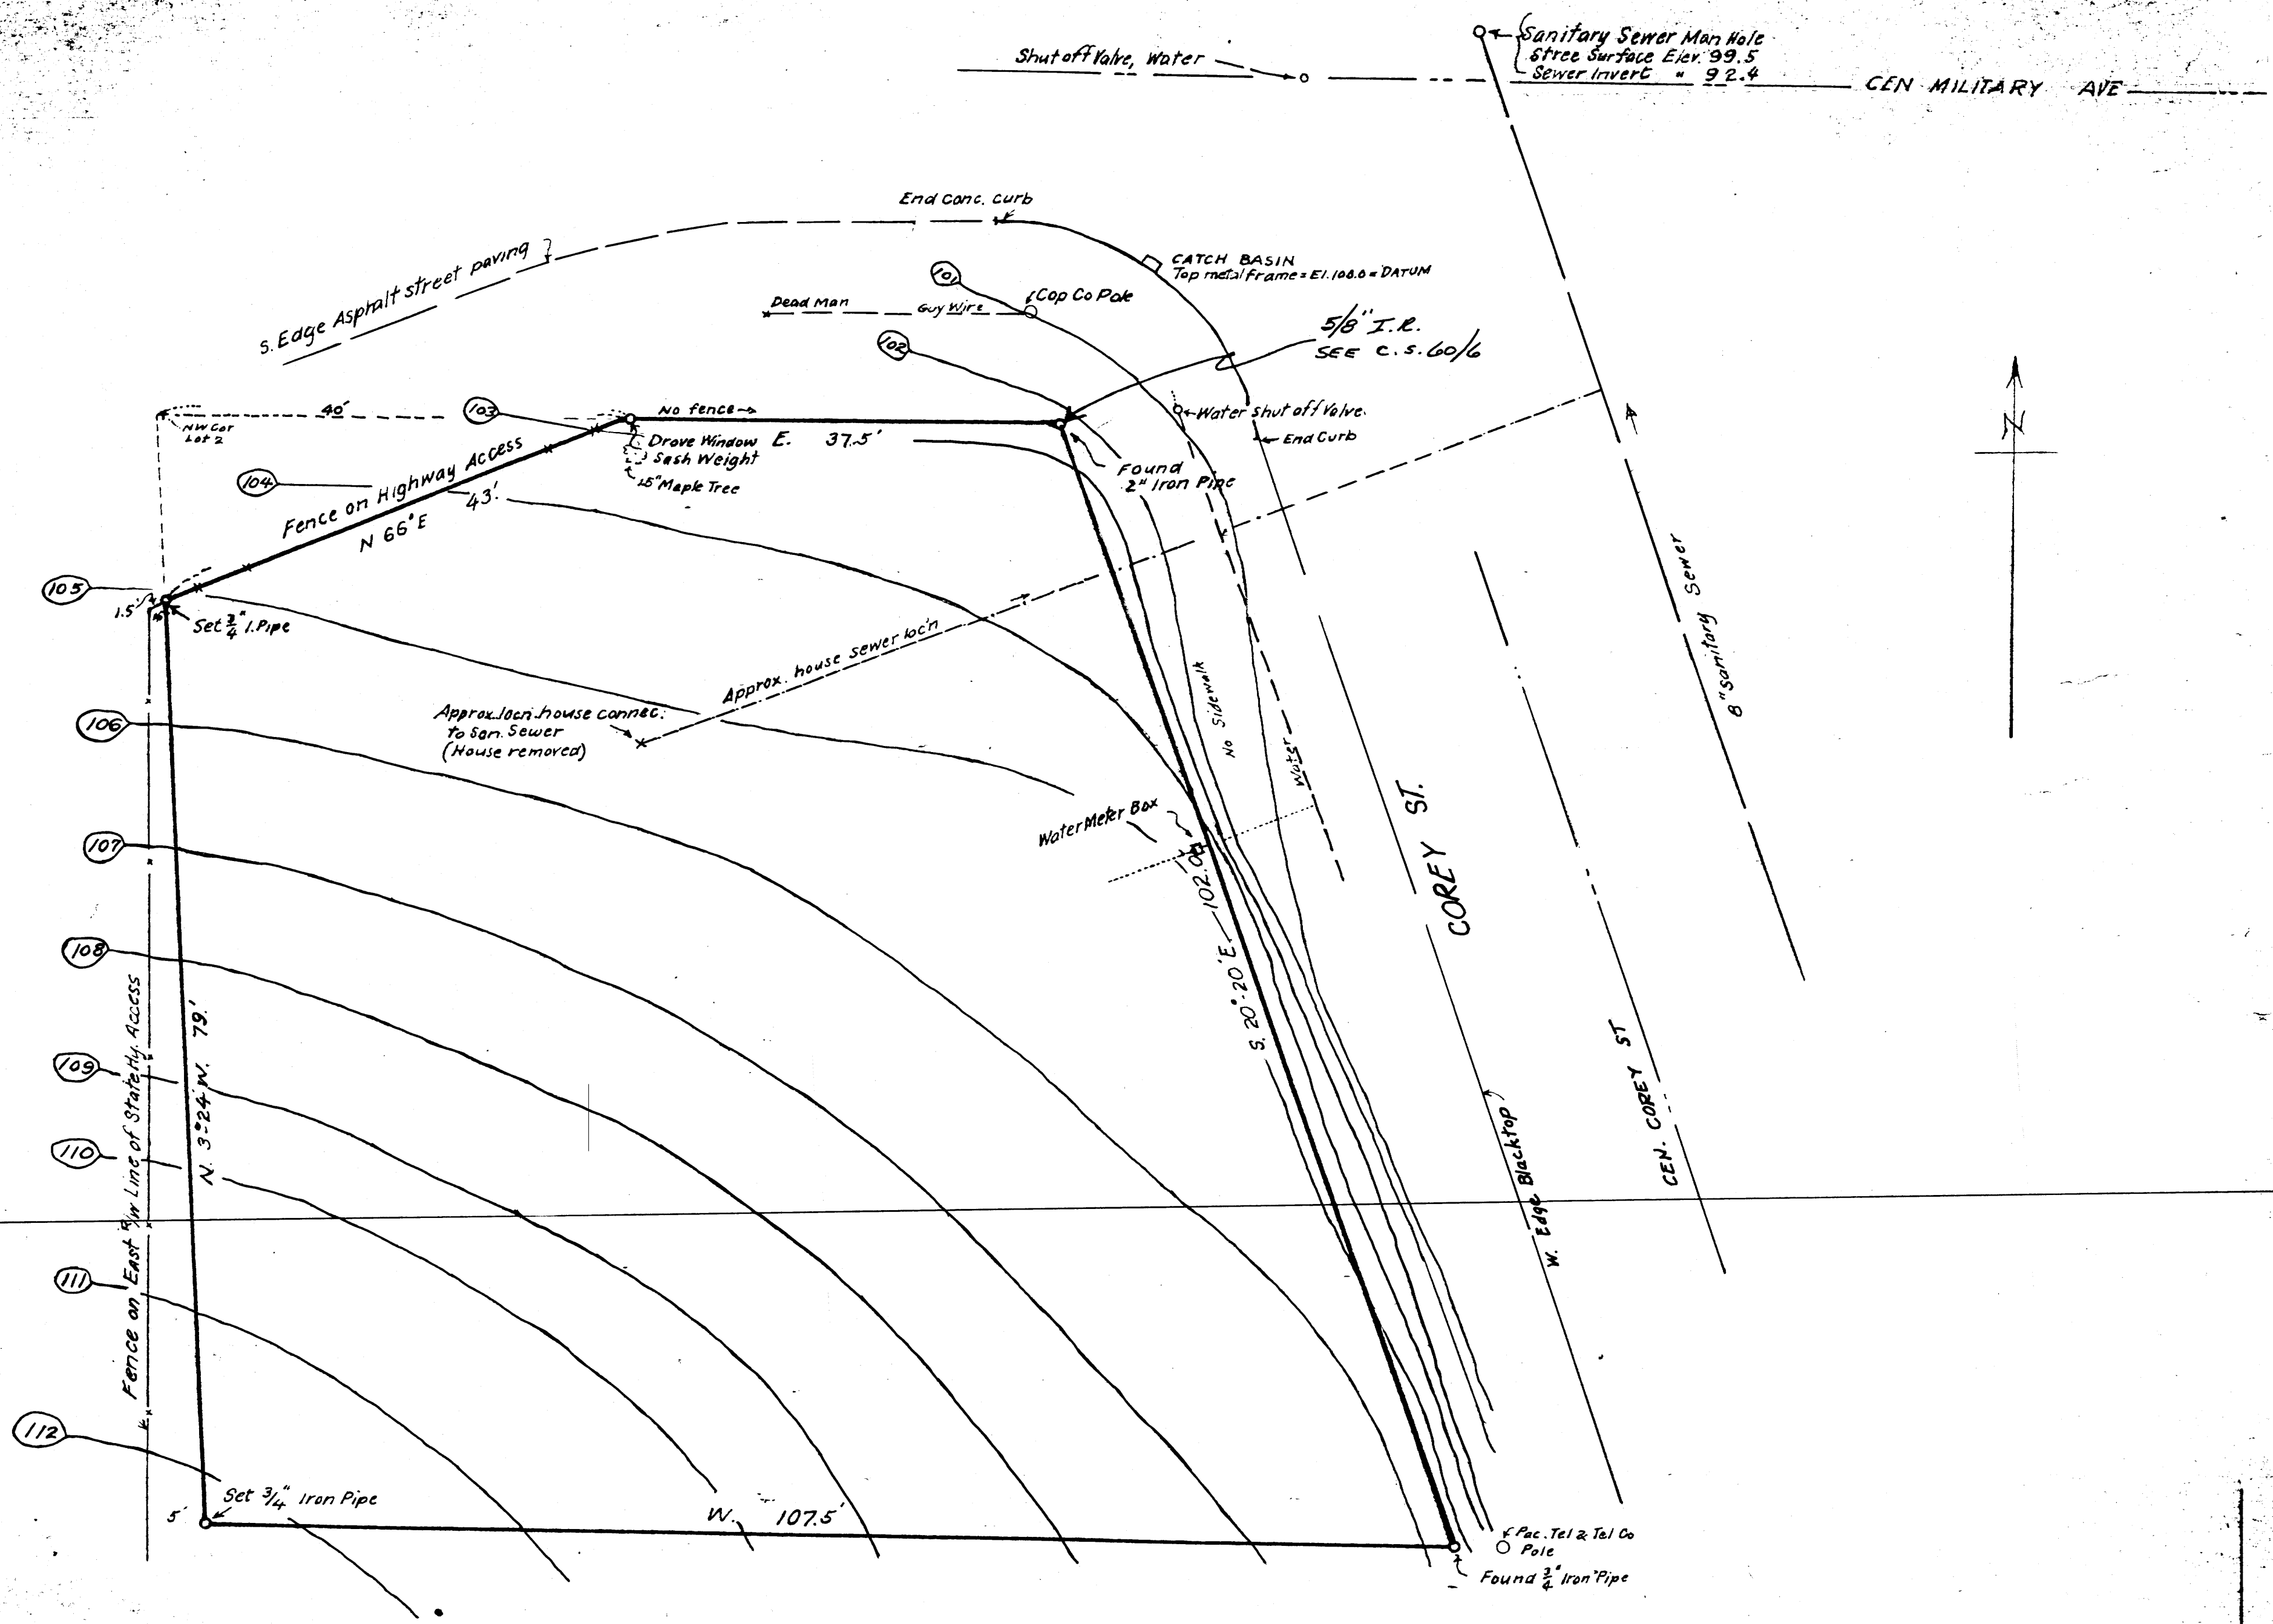

FILED
RECEIVED
COUNTY SURVEYOR
DEW CLAS COUNTY, ORE.

M 14-6

CAMP GAYLOR 732 W GOREY

DALE WOODRUFF ET UX.
 Lots 1 & 2, Cannon & Chafflers Add.
 to Roseburg, Ore.
 Nov. 1958

Arthur [Signature]

COUNTY SURVEYORS FILE DATA
DO NOT REMOVE FROM OFFICE