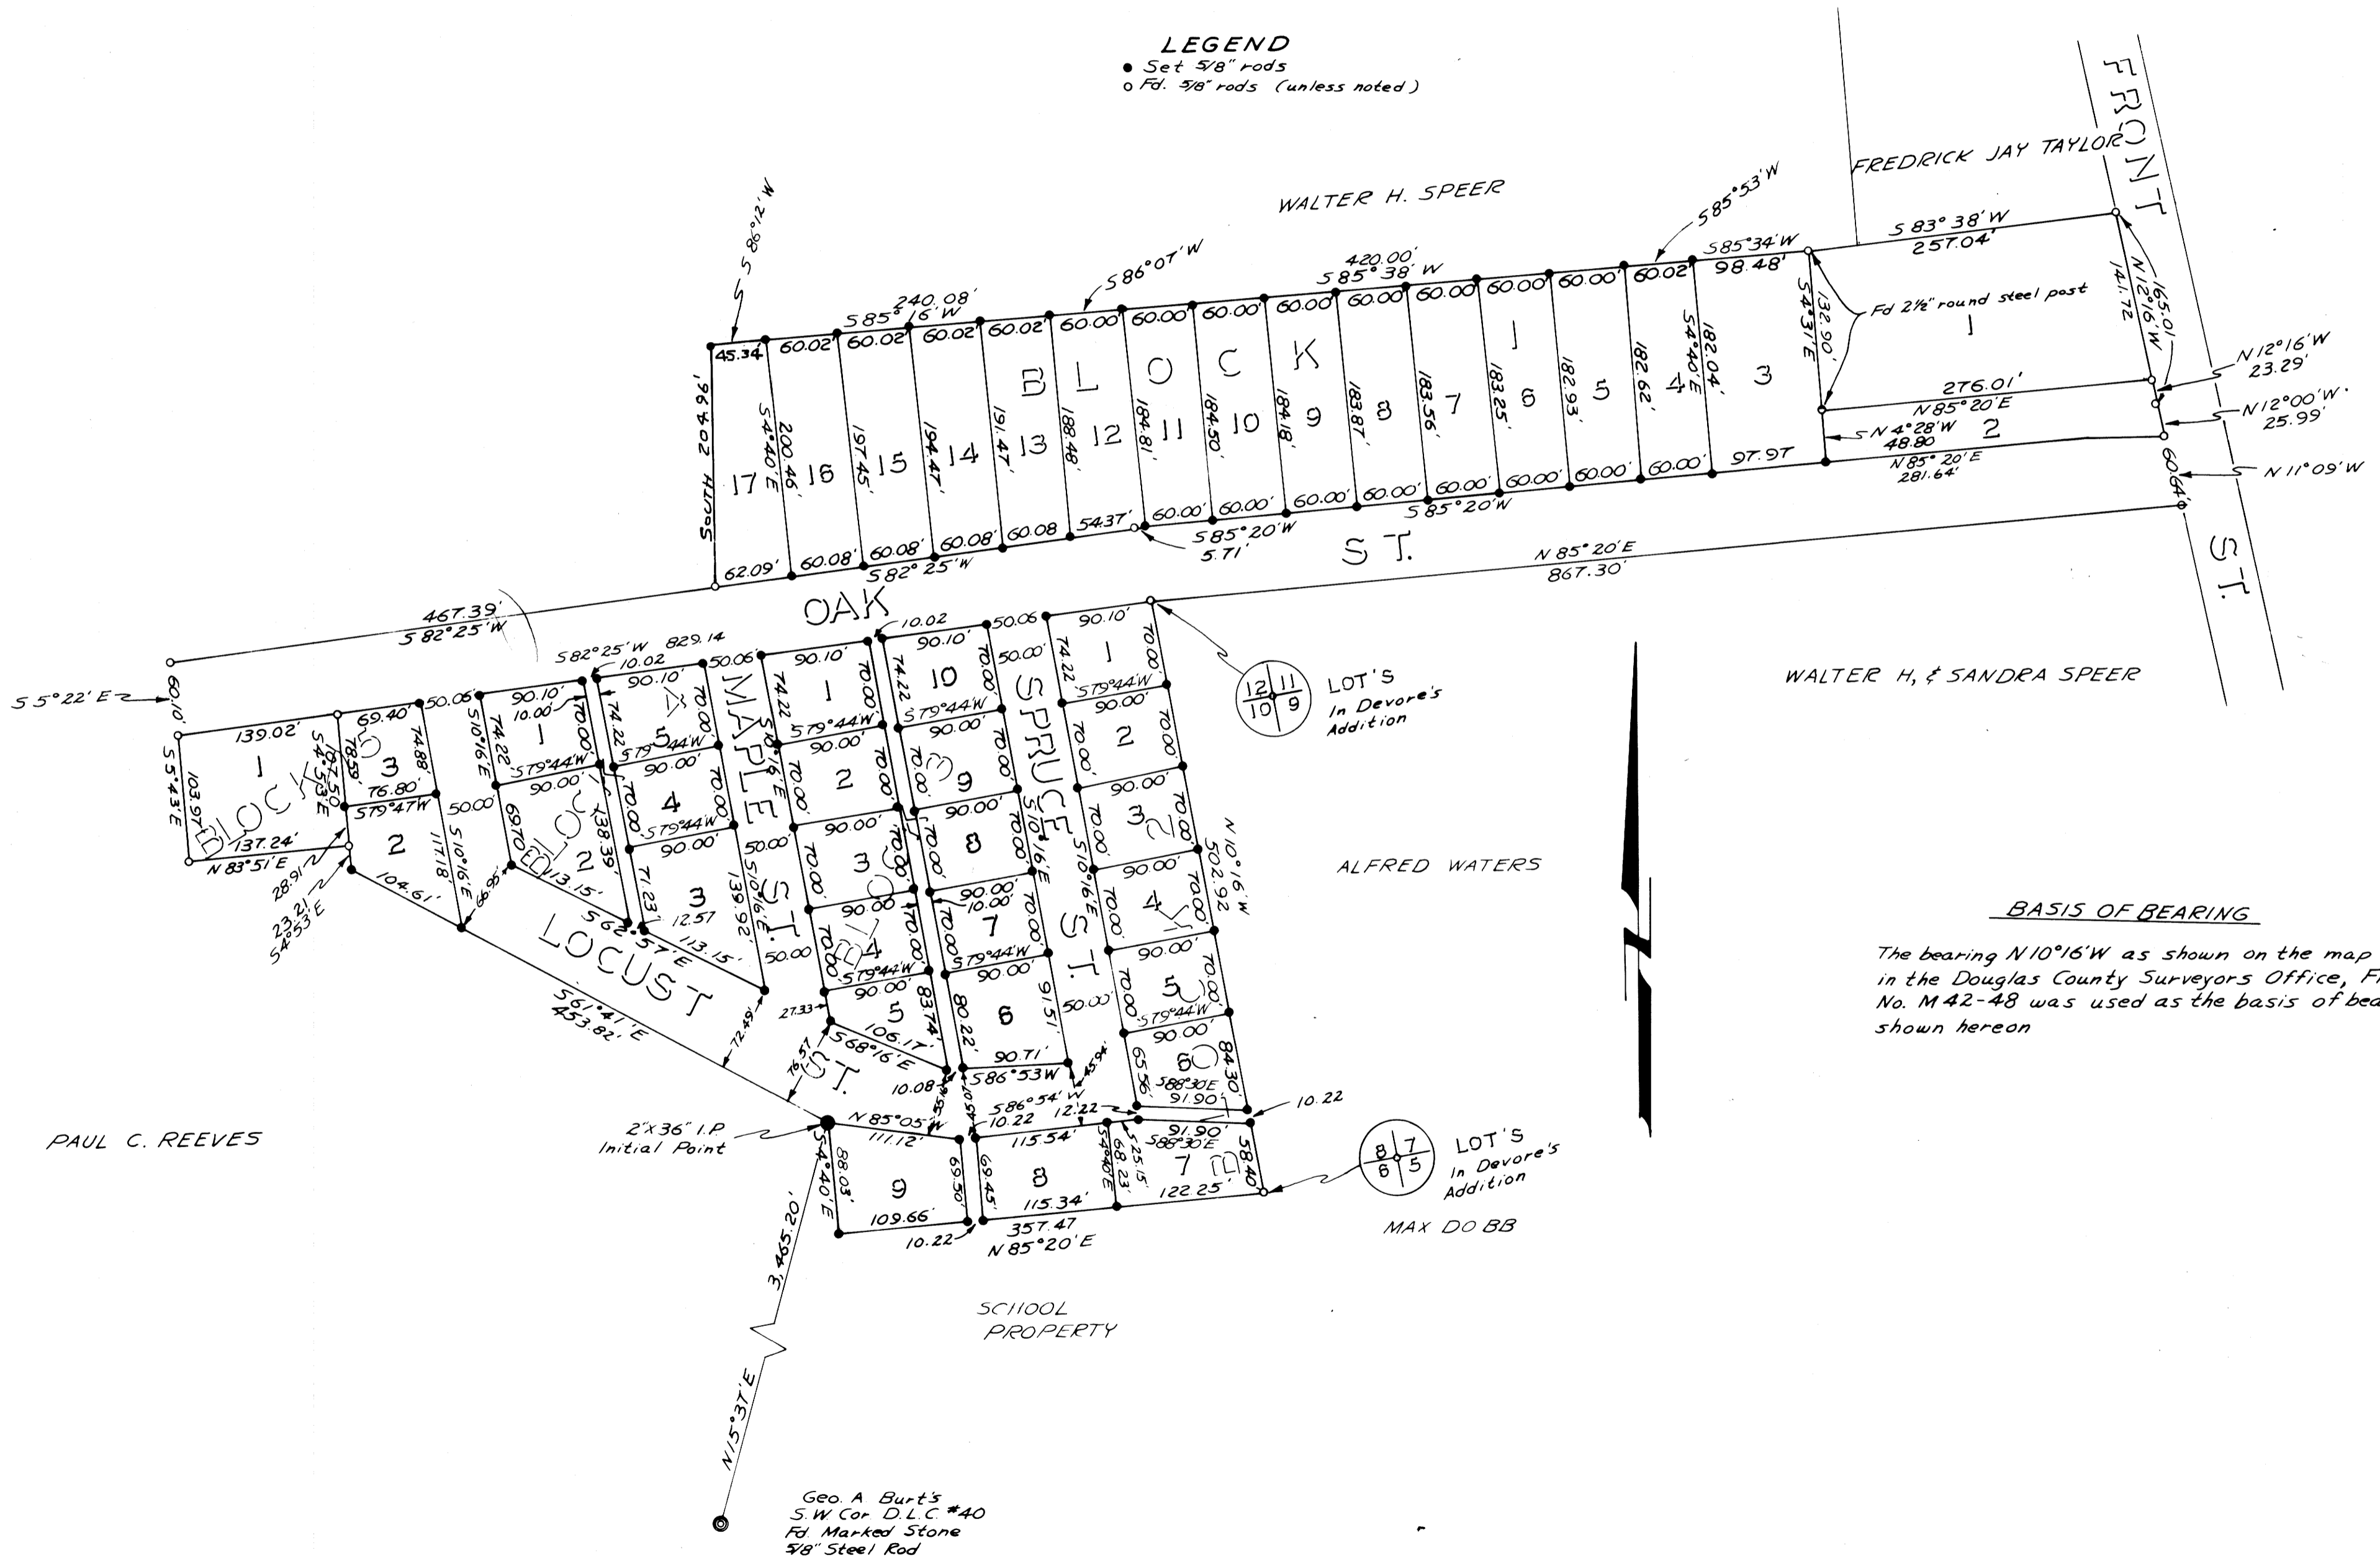

NORTH YONCALLA ADDITION TO YONCALLA, OREGON

A SUBDIVISION IN SECS. 3 & 4 T 23 S R 5 W W.M. DOUGLAS COUNTY, OREGON
SURVEYED BY WILFORD N. HAINES OCTOBER 1976 SCALE 1" = 100'
PART OF LOTS 8, 10, 11 & 12 BLOCK 1, DEVORE'S ADDITION

LEGEND
 • Set 5/8" rods
 ○ Fd. 3/8" rods (unless noted)

VOL. 15 PAGE 55 B

VOL. 15 PAGE 55 B