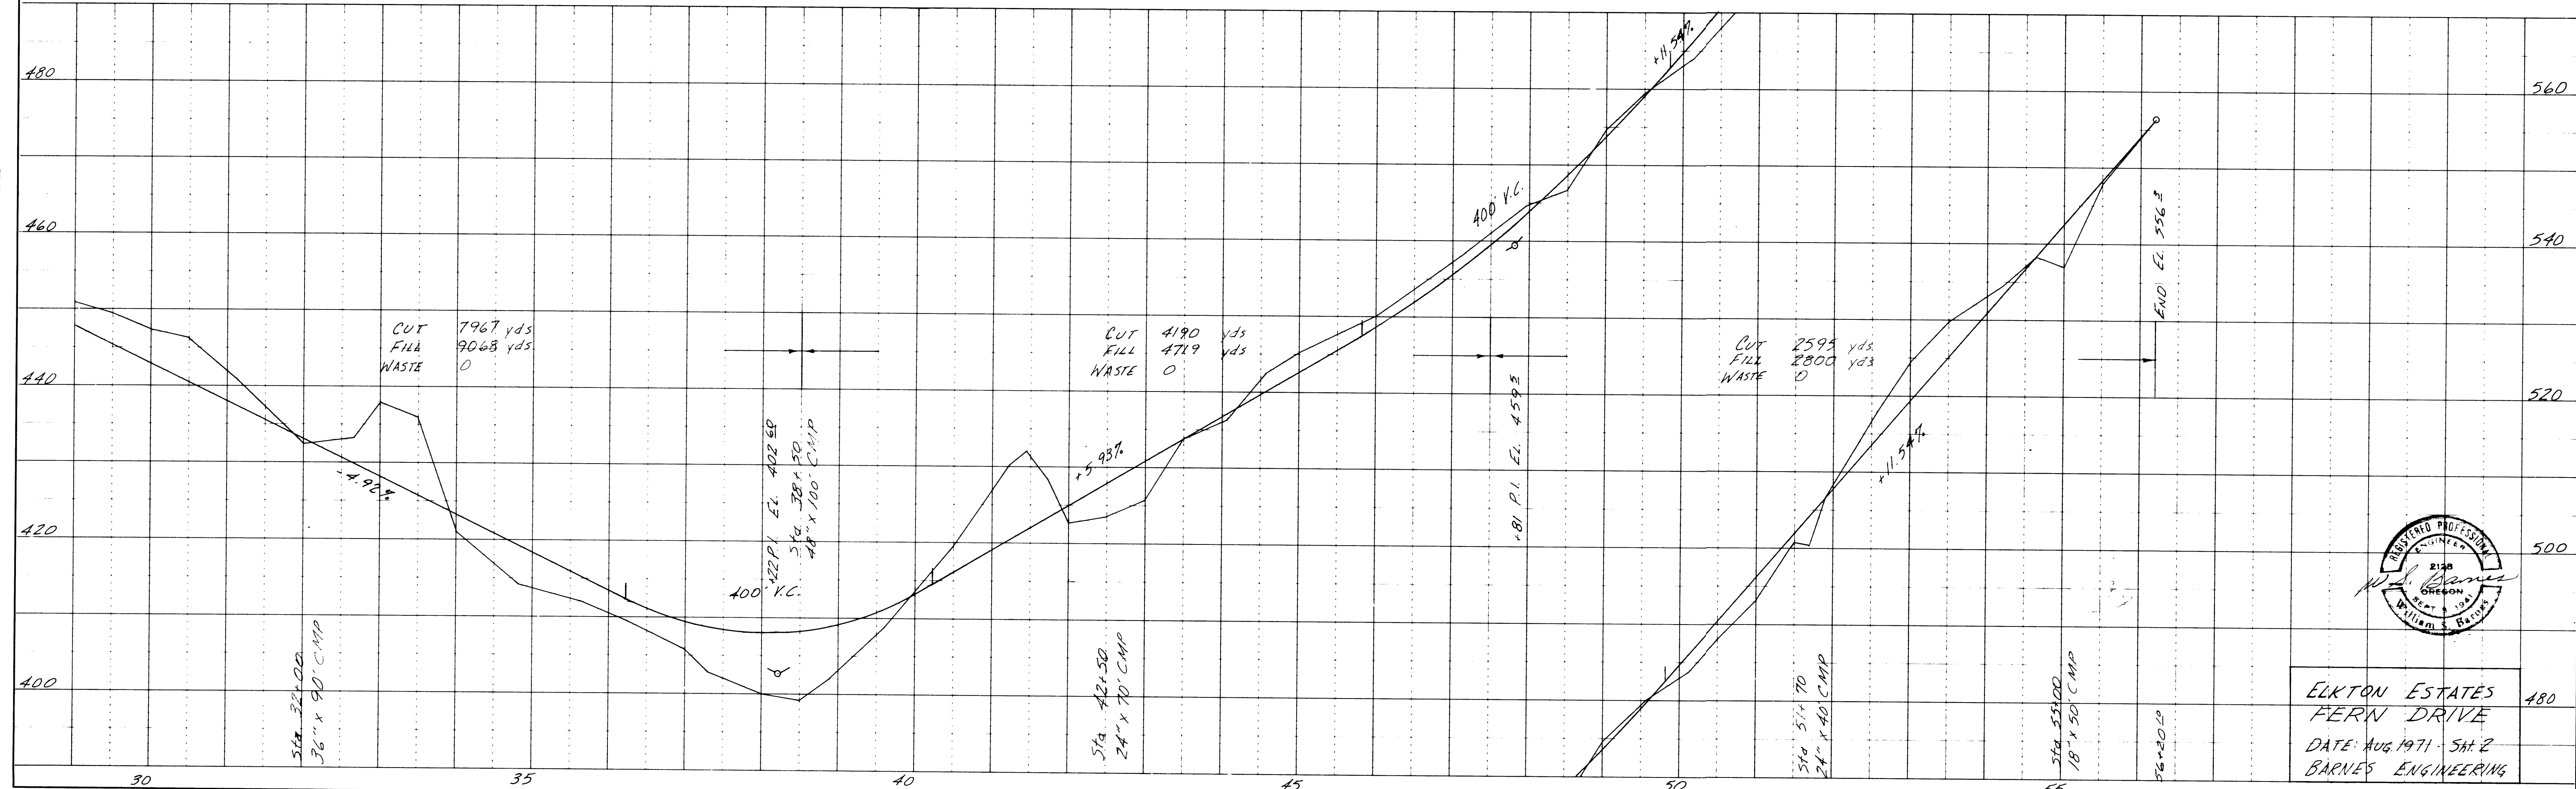

FILED 1/11/73

PLAN
 SURVEYED BY
 PLOTTED BY
 CHECKED BY
 NOTE BOOK No. BY WAY CHECKED No.

PROFILE
 SURVEYED BY
 PLOTTED BY
 CHECKED BY
 NOTE BOOK No. BY WAY CHECKED No.

ELKTON ESTATES
 FERN DRIVE
 DATE: Aug 1971 - Sat 2
 BARNES ENGINEERING