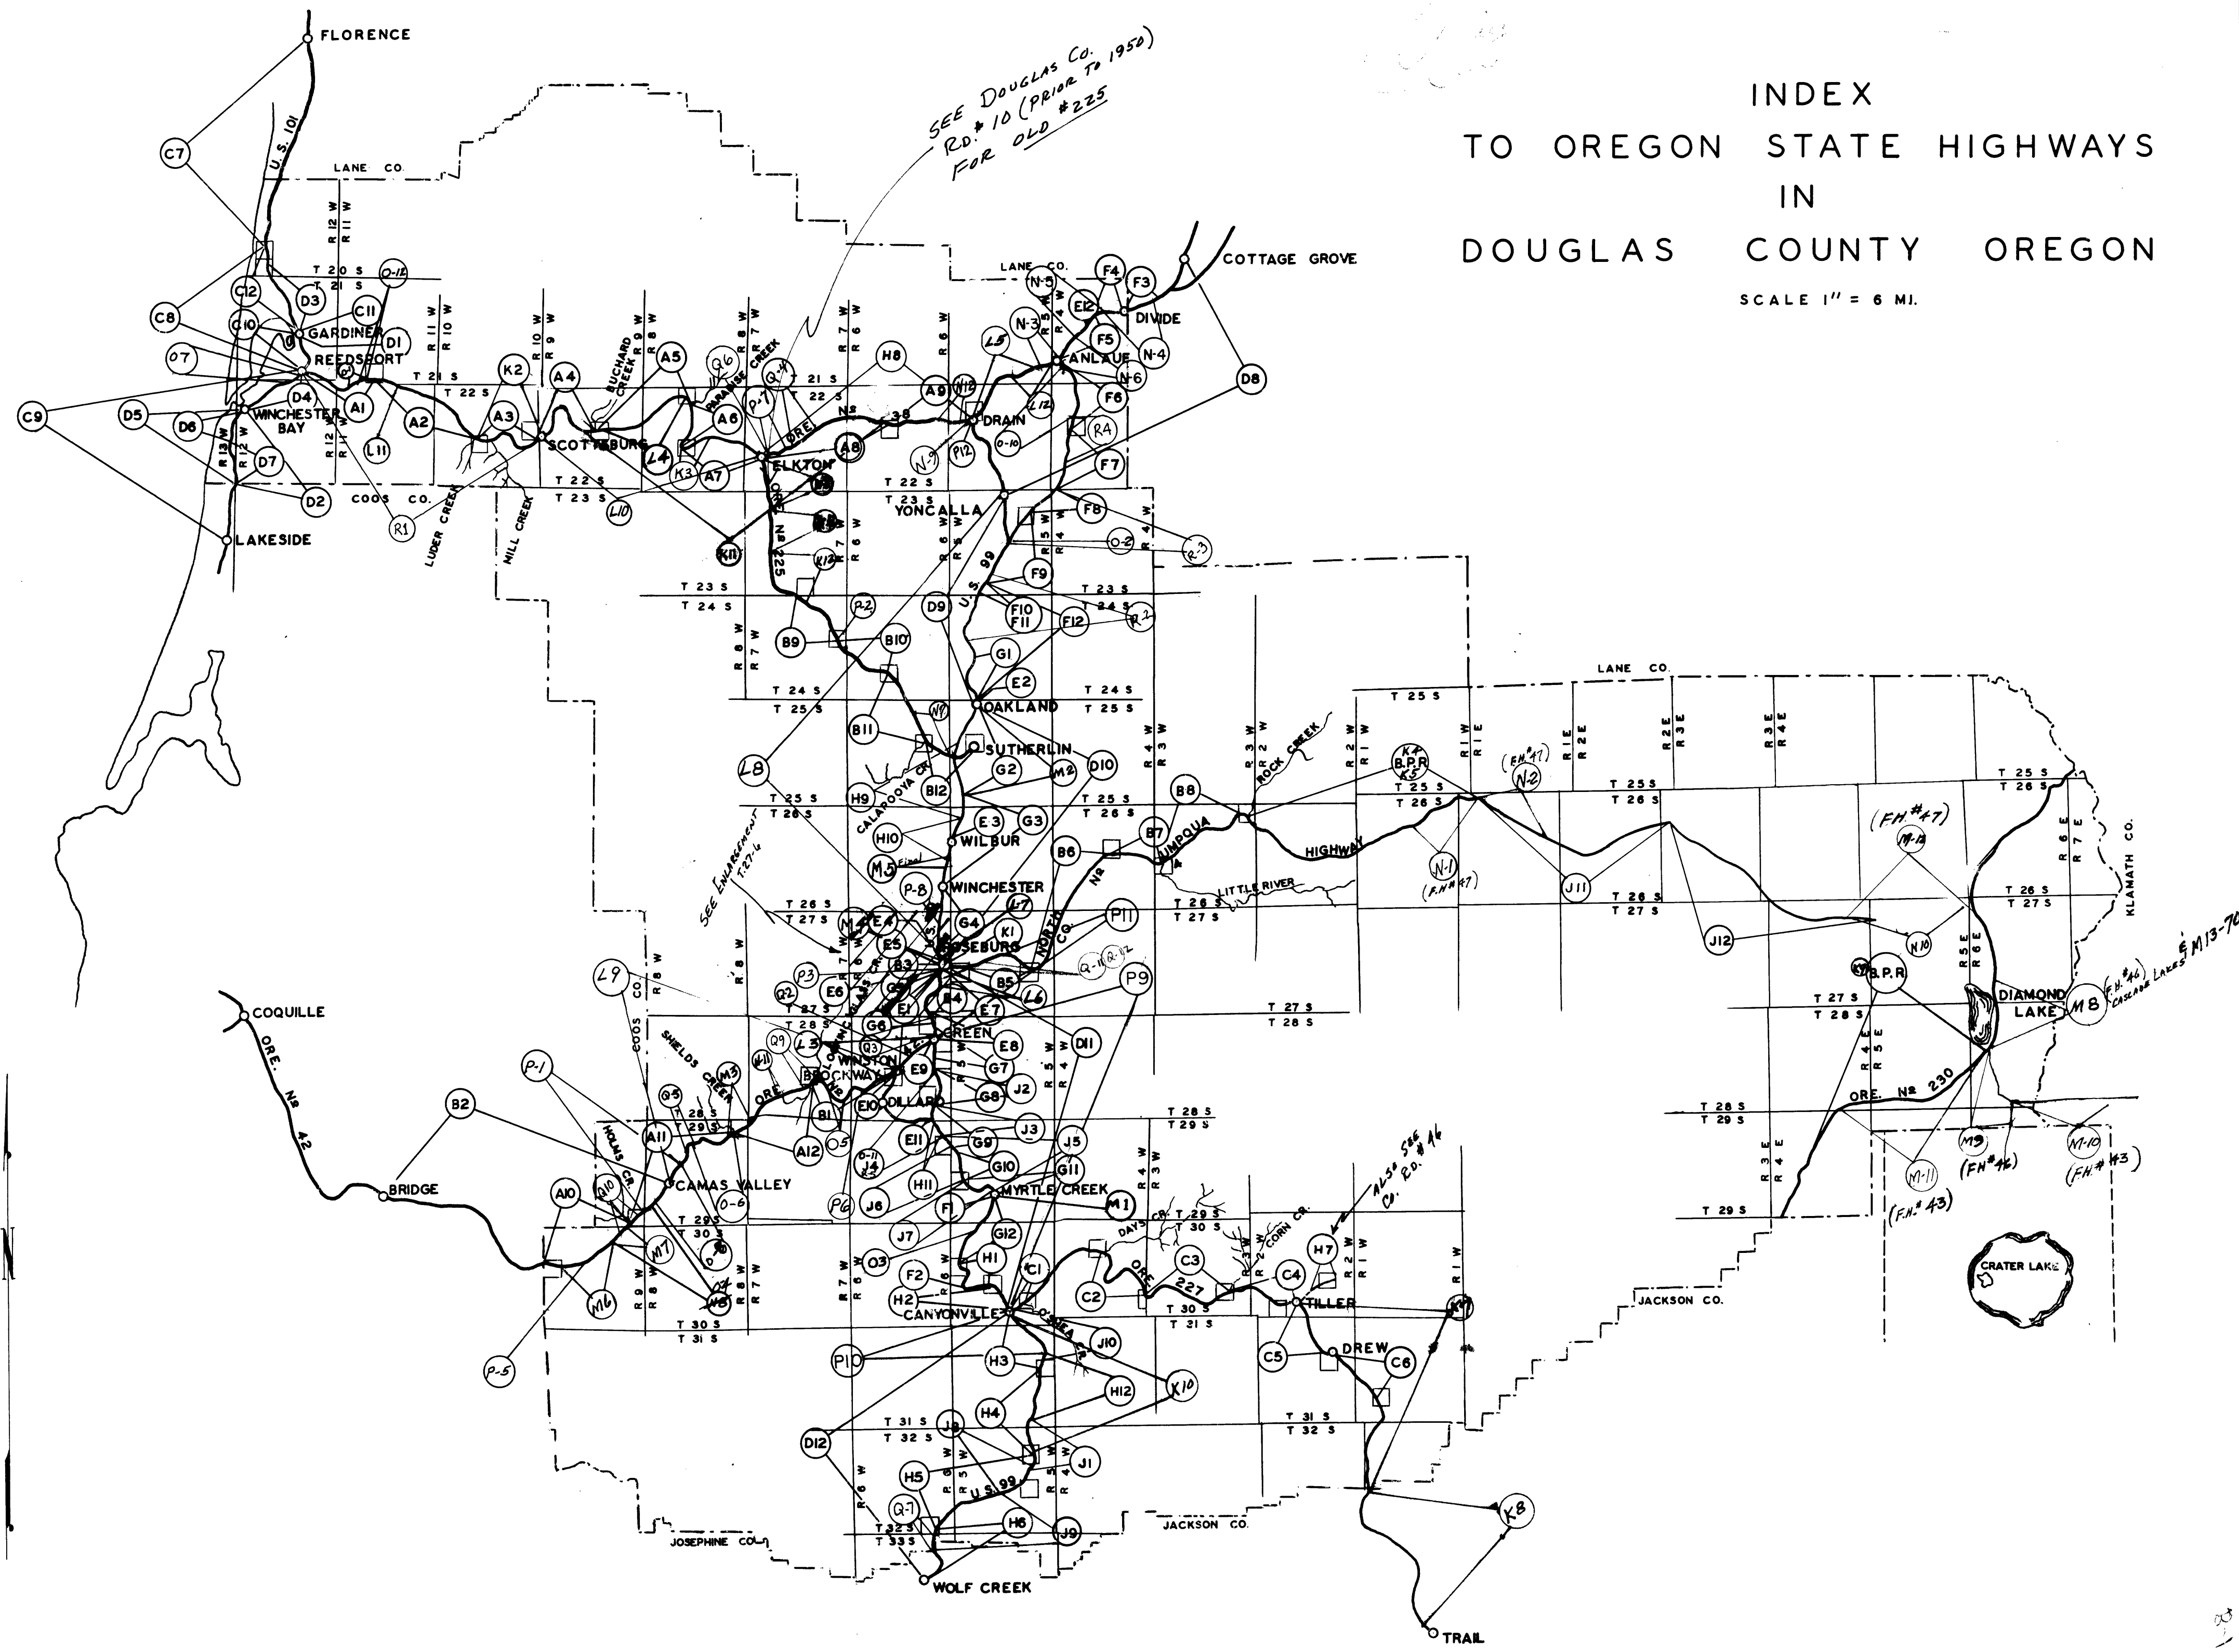

INDEX TO OREGON STATE HIGHWAYS IN DOUGLAS COUNTY OREGON

SCALE 1" = 6 MI.

SEE DOUGLAS CO.
R.D. # 10 (PRIOR TO 1950)
FOR OLD #225

B-1

108