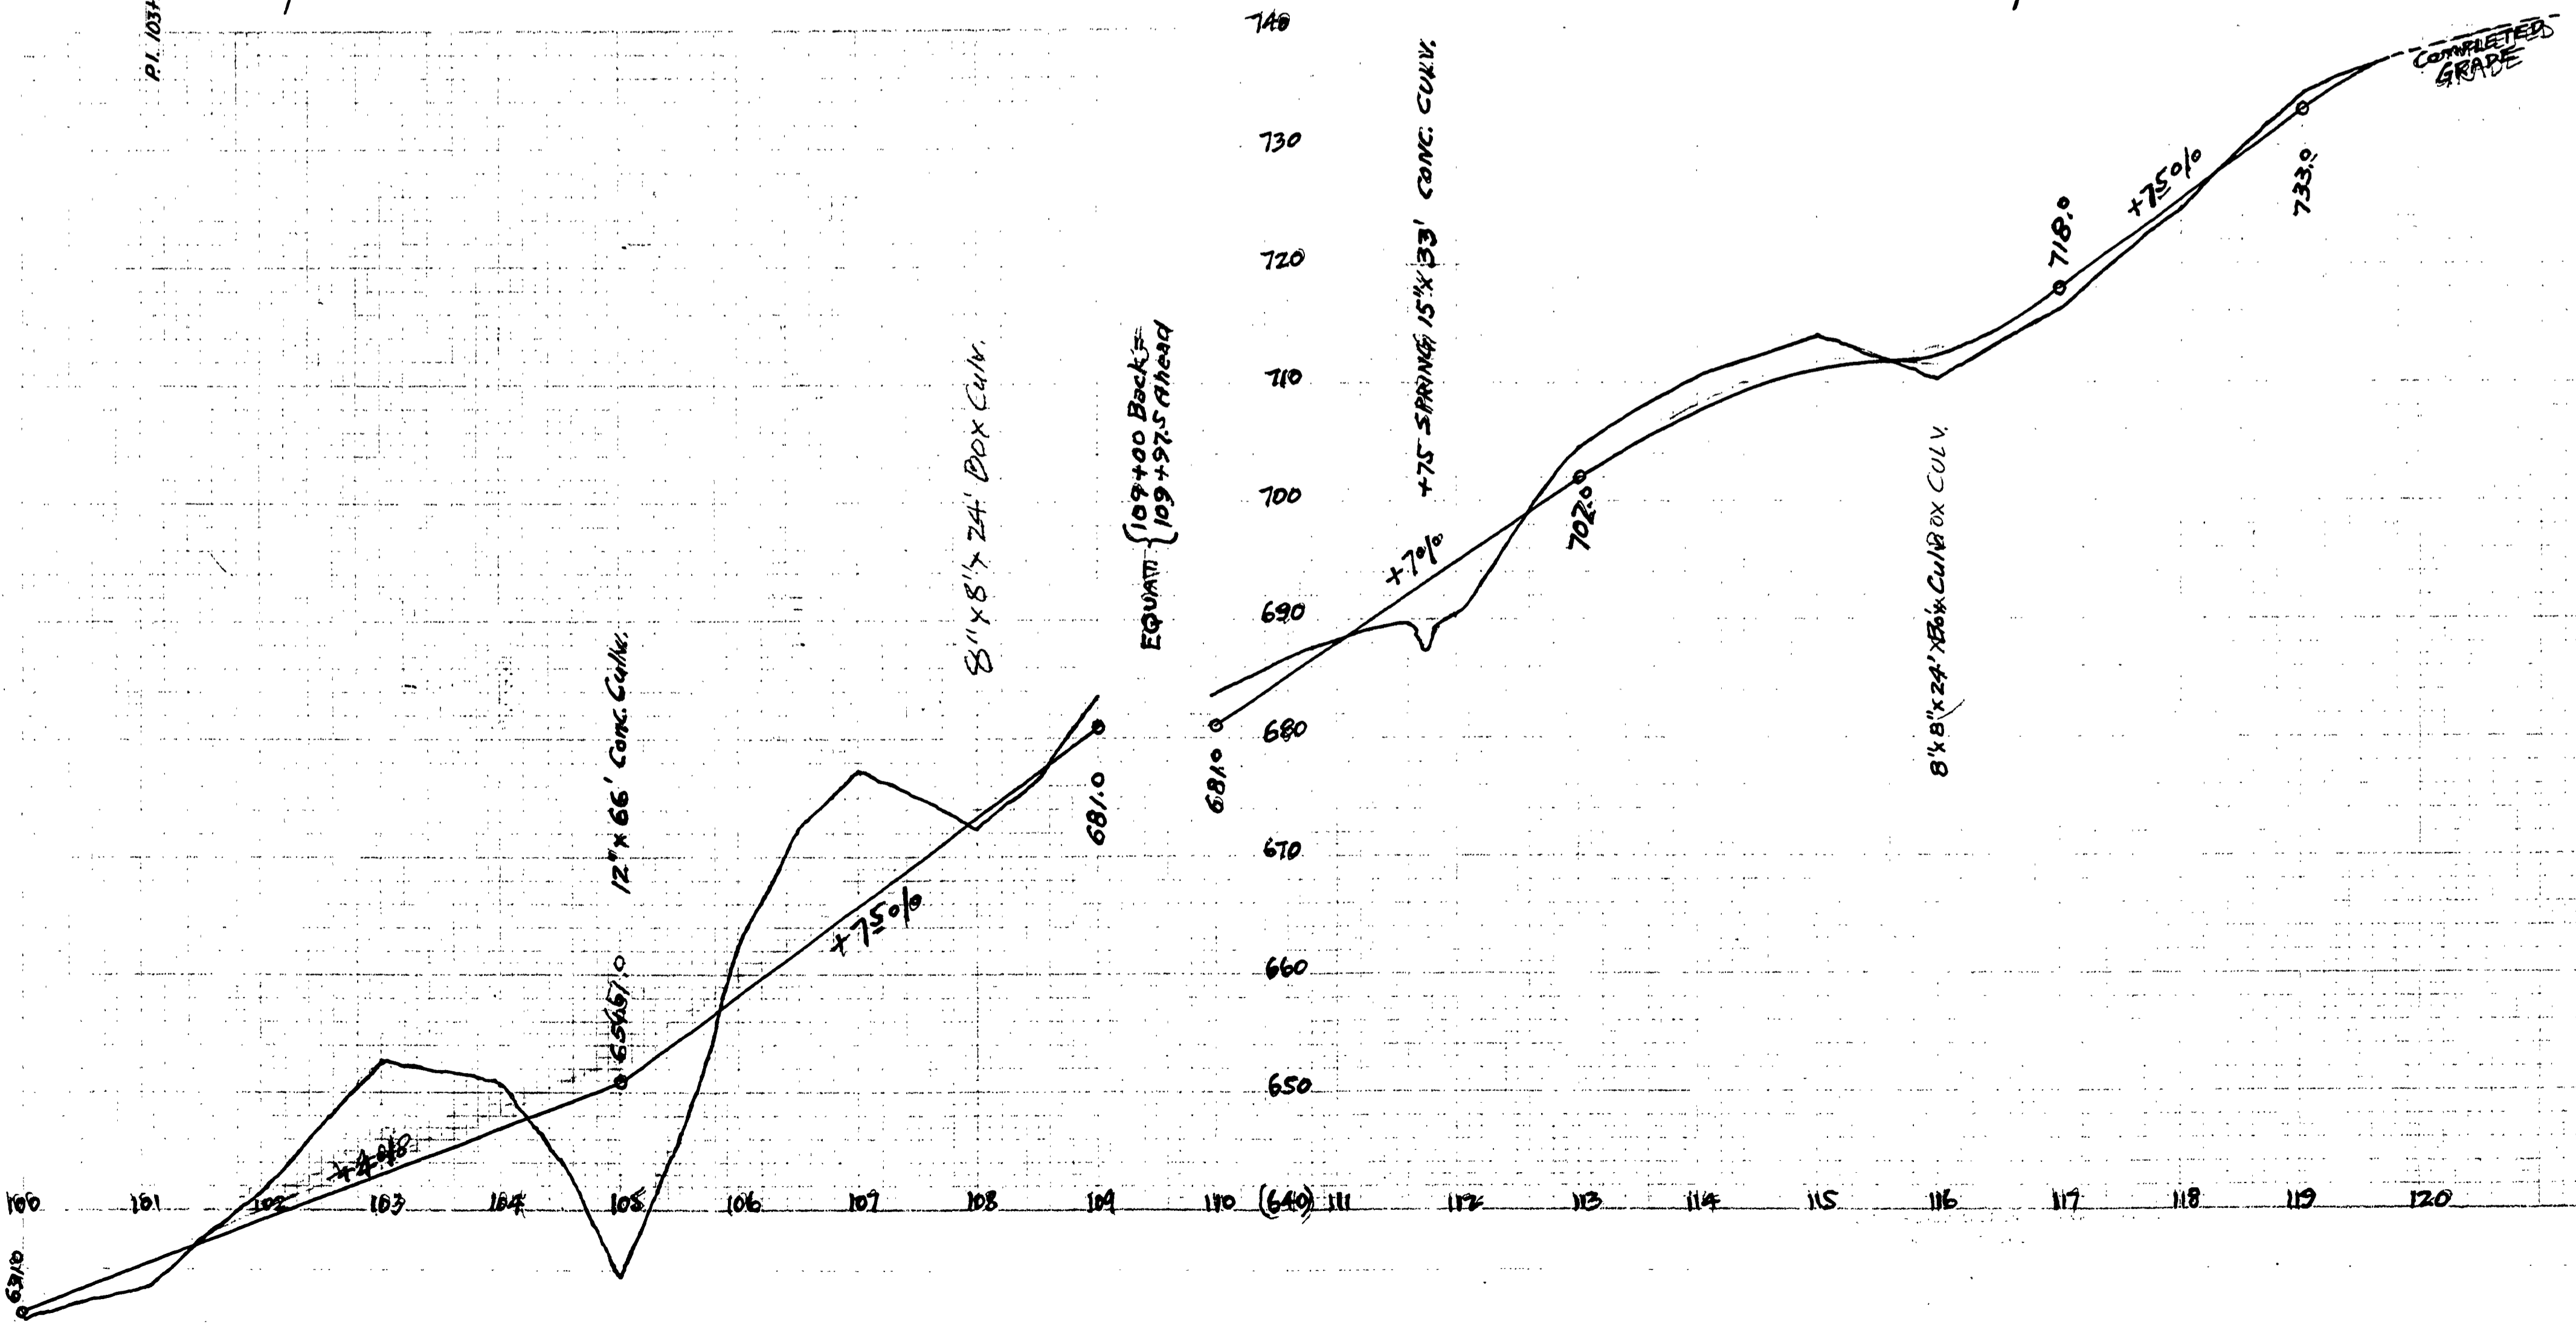

DOUGLAS COUNTY, OREGON.  
 GOODRICH-ELKHEAD ROAD No. 190.  
 SEC. 11, T24S, R5W.  
 1938-9 F.C. FREAR, CO. ROADMASTER  
 SHEET 4

01800230