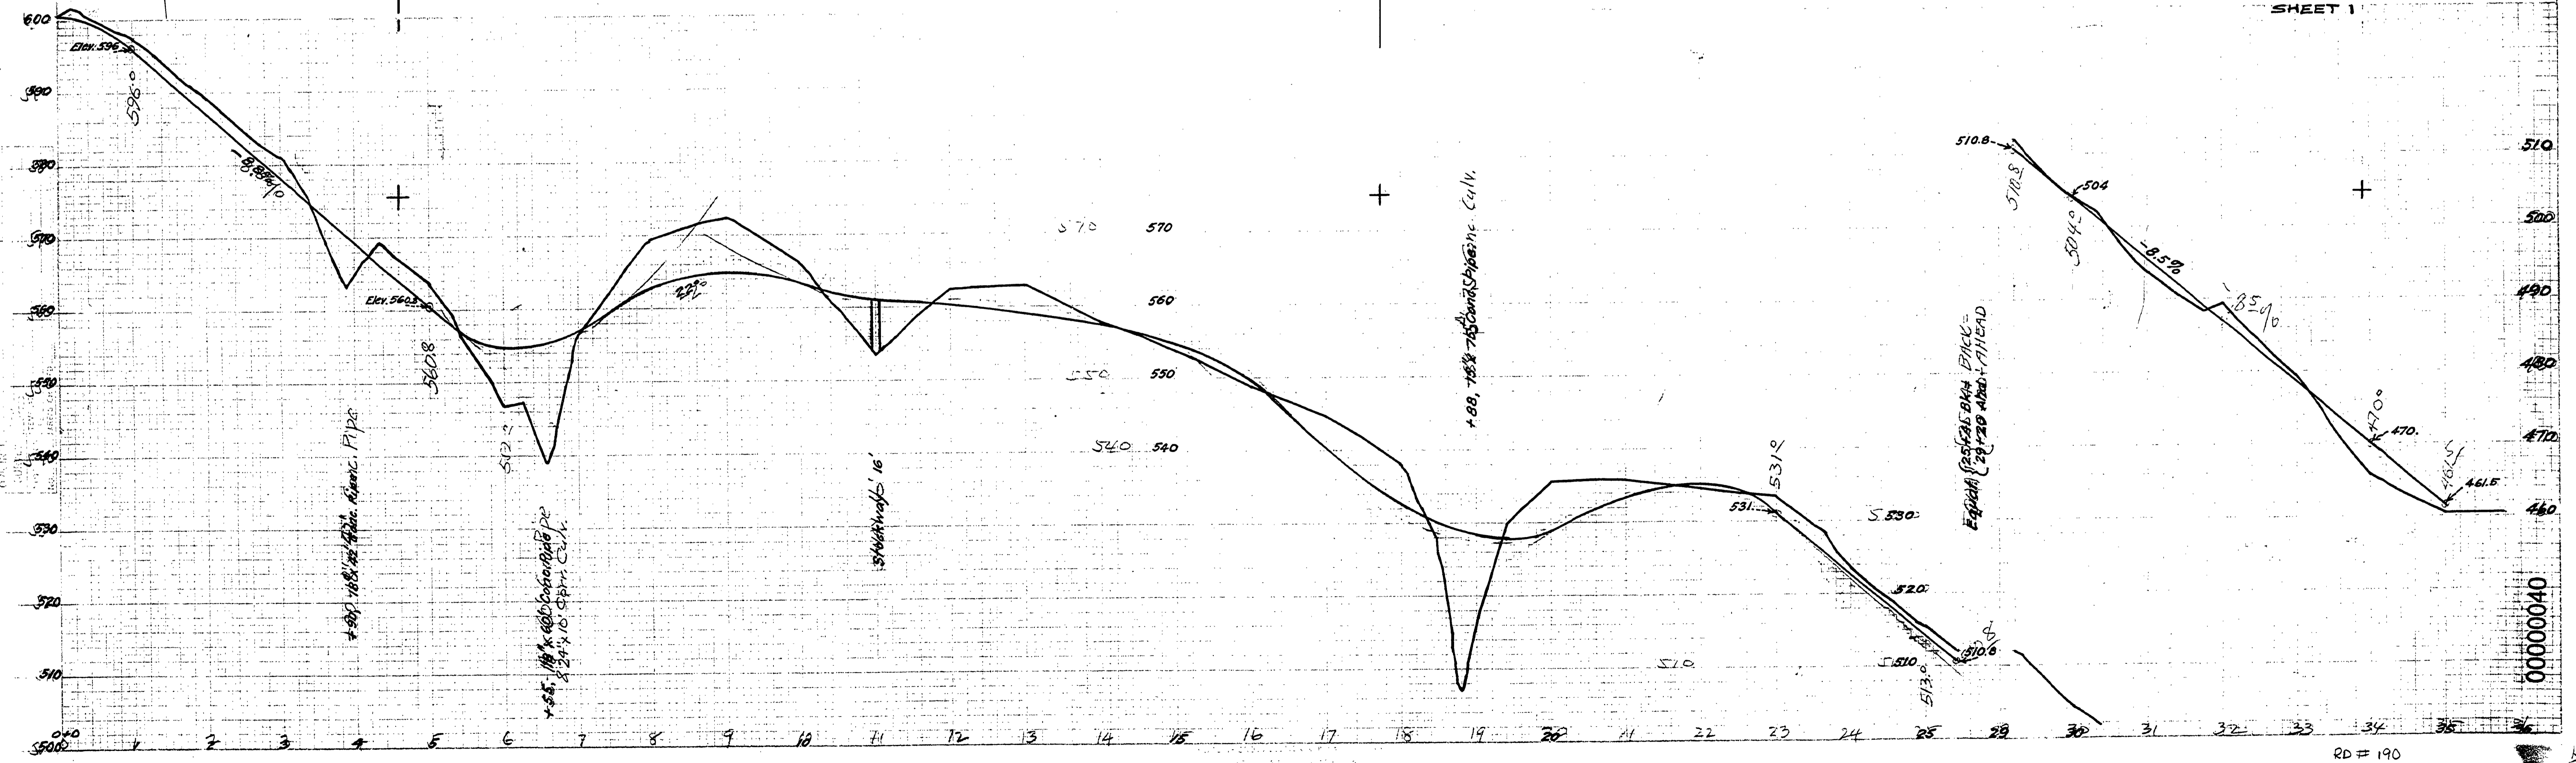

DOUGLAS COUNTY, OREGON.
 GOODRICH-ELKHEAD ROAD No. 190.
 SEC'S 15 & 16, T24S; R. 5W.
 1938-9 EC. FREAR, CO. ROADMASTER.
 SHEET 1

~ M.P. 0.00 - 0.40

T24-S 15#16 1938-9 SHT 1 OF 2