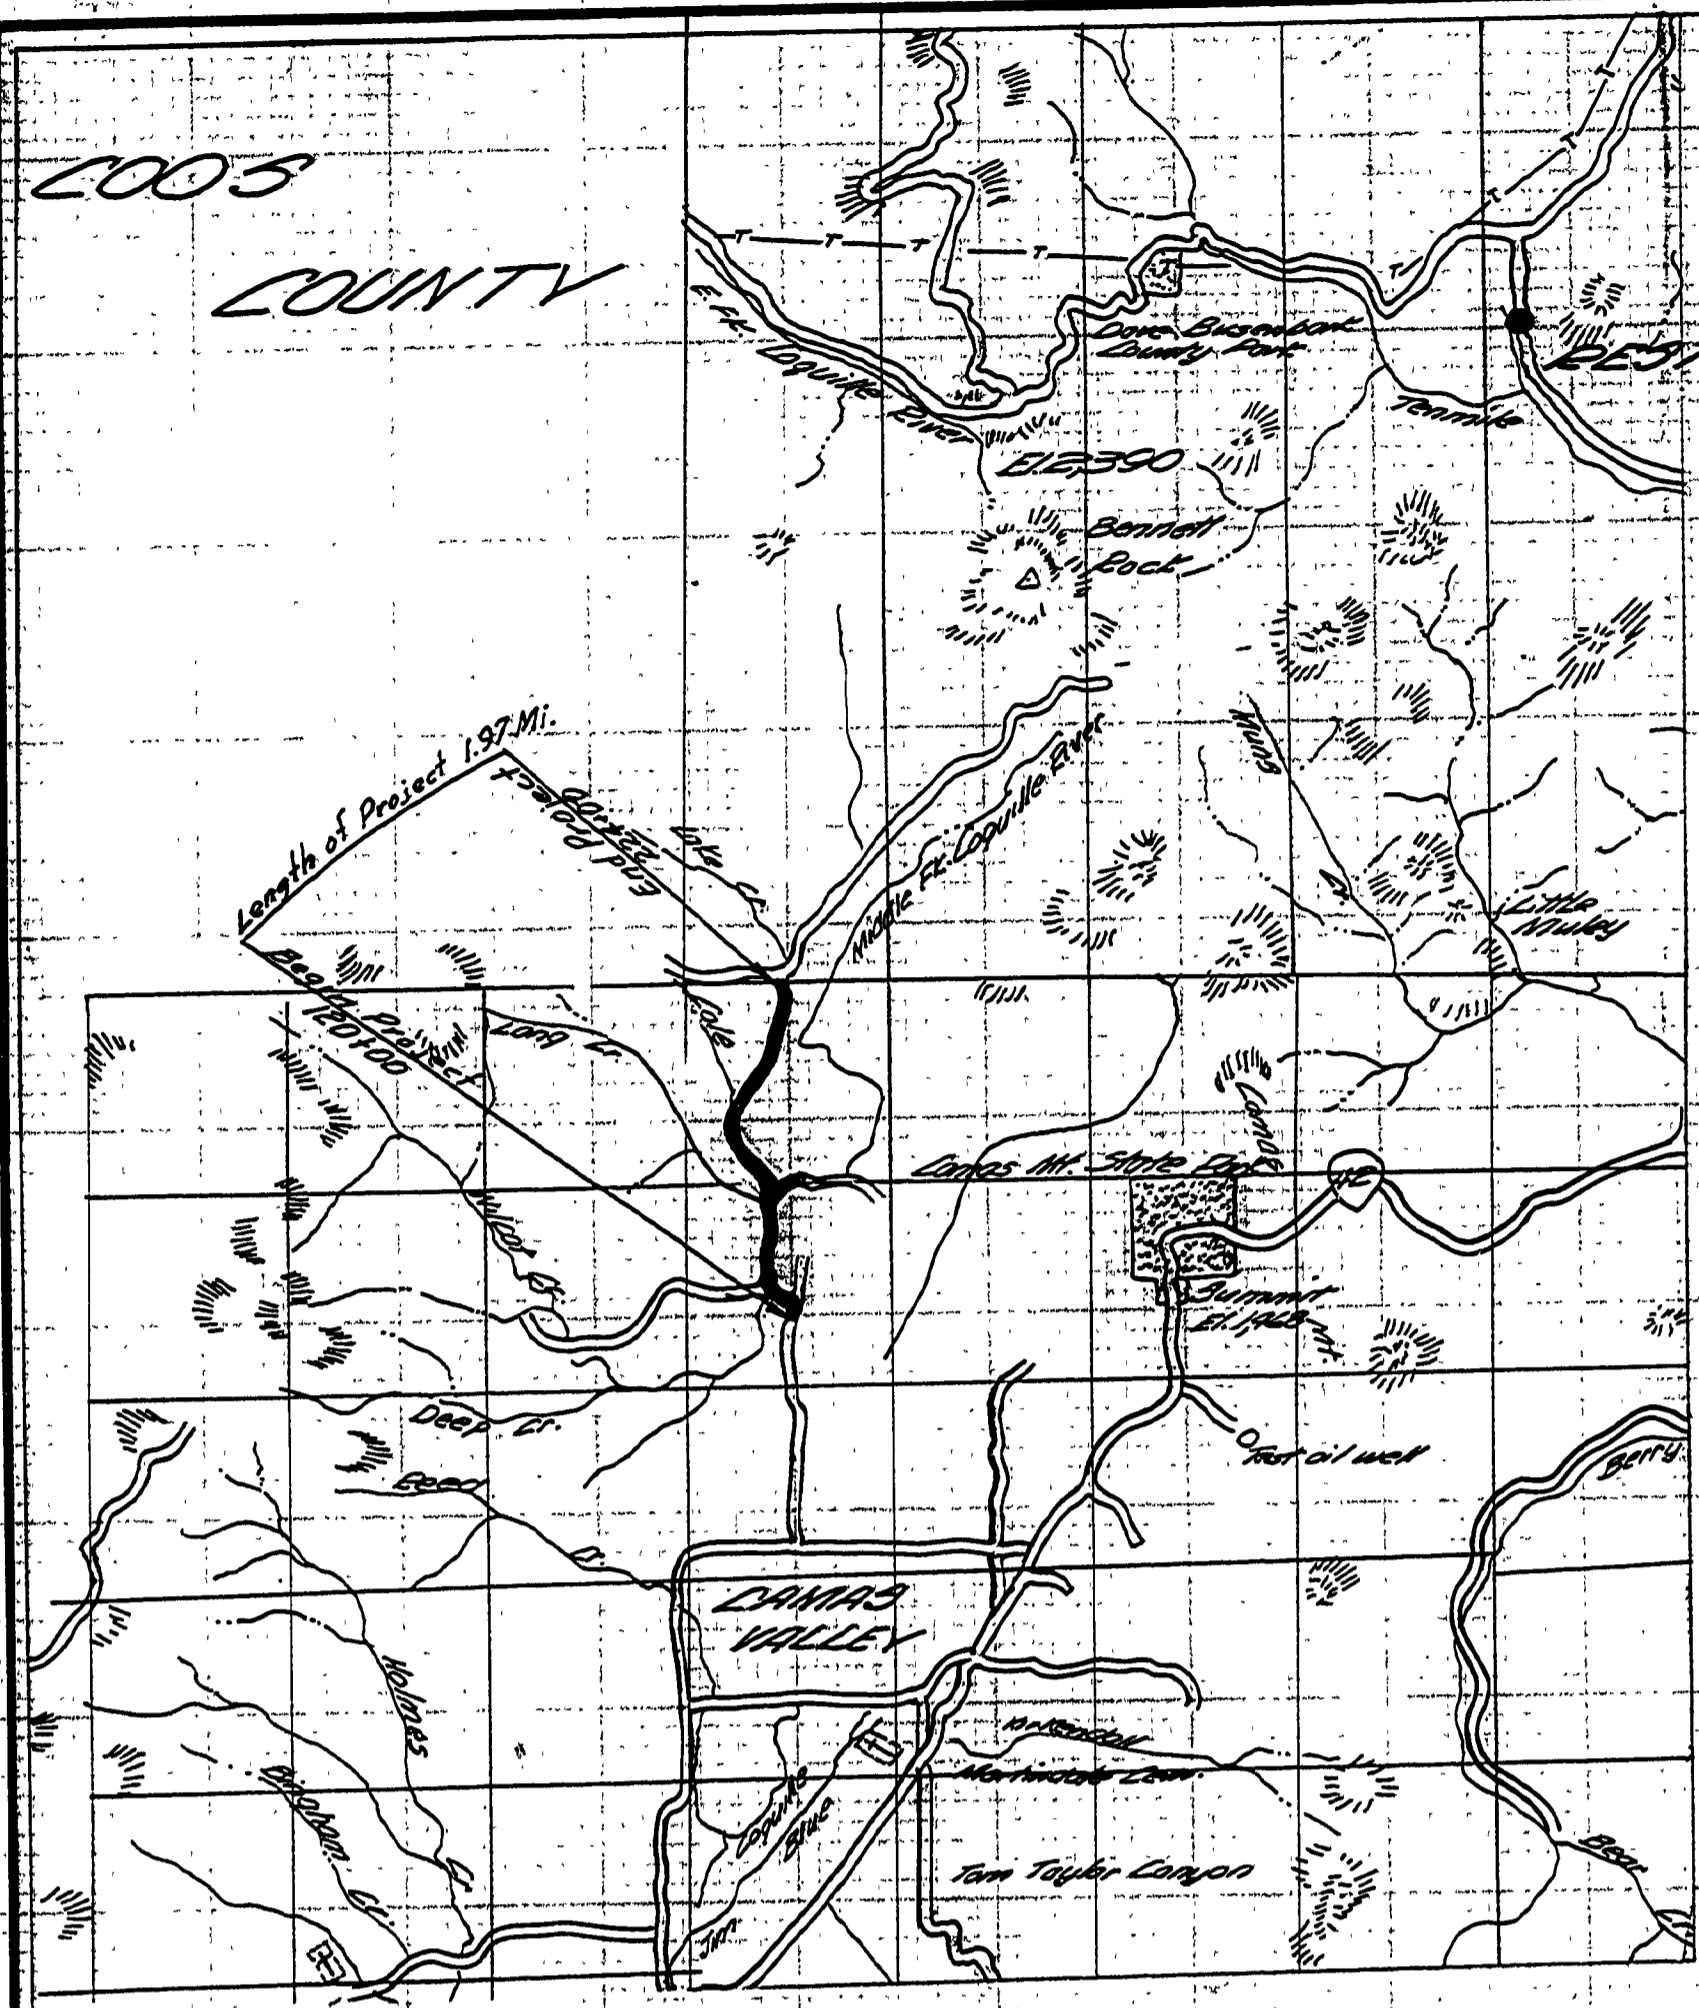

2005
COUNTY

VICINITY MAP

DOUGLAS COUNTY OREGON

AS CONSTRUCTED

GRADING & SURFACING

UPPER CANNAS RD. 128

TYPICAL SECTION

FILED
RECEIVED
MAY 22 1968
COUNTY SURVEYOR
DOUGLAS COUNTY, ORE.

JUNE, 1966
Co. Rd. #128

02300740