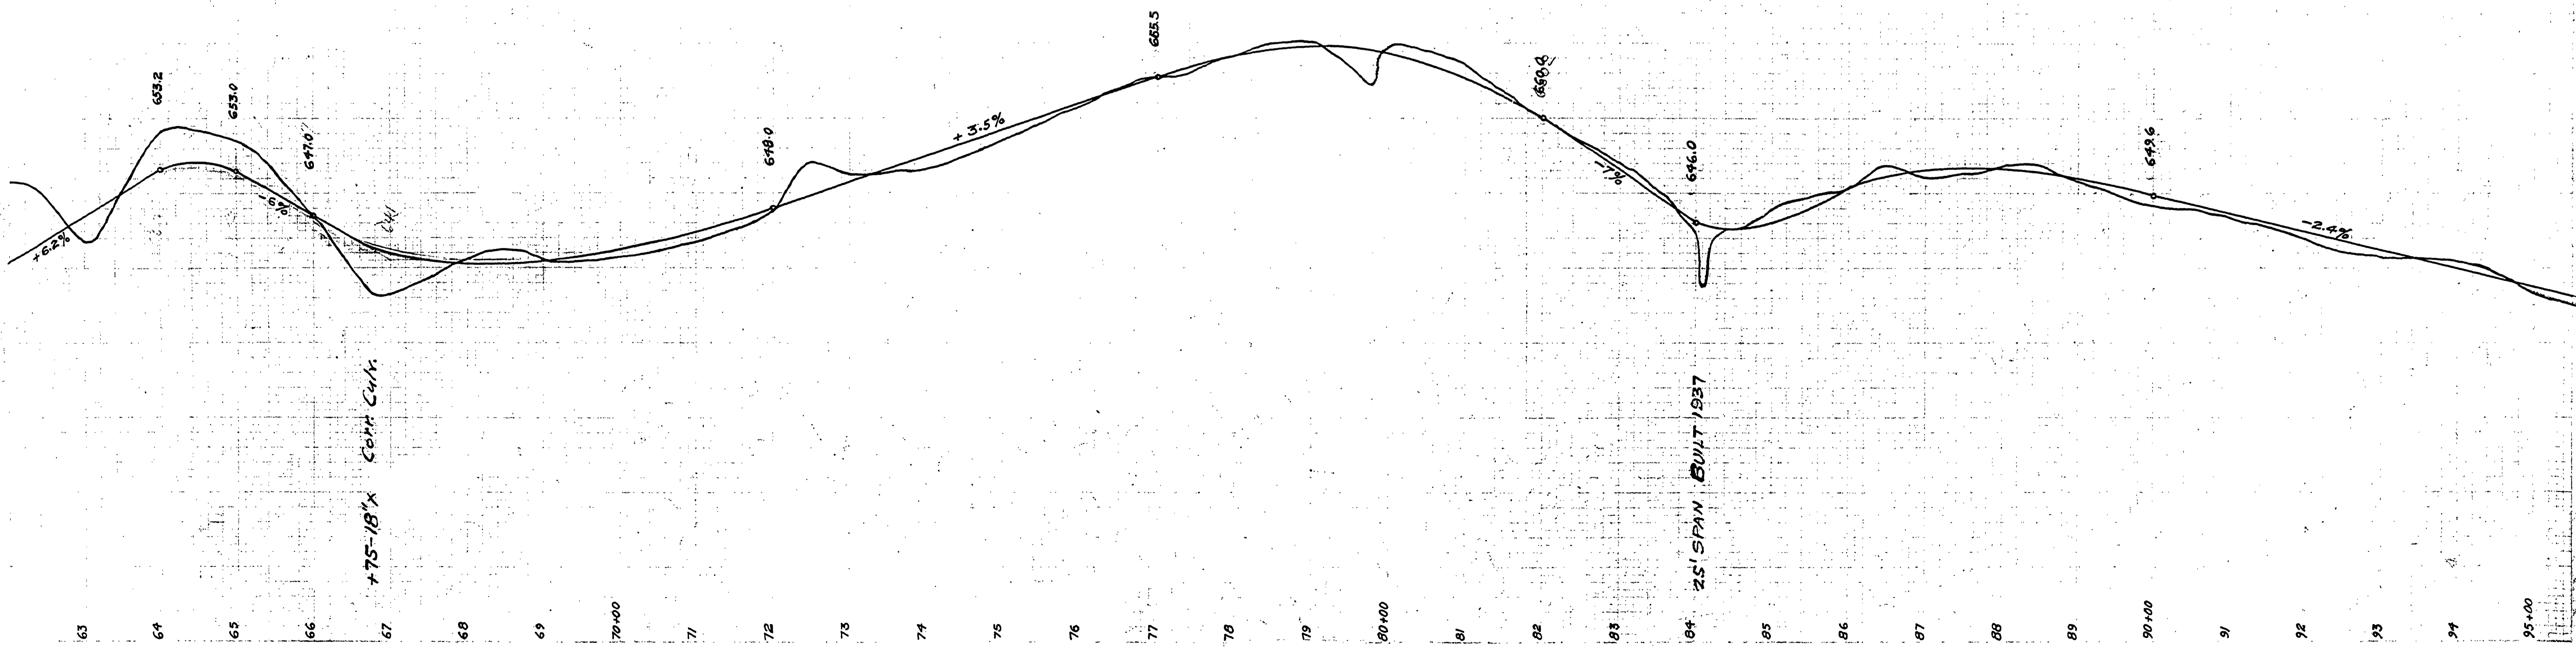

DOUGLAS COUNTY
 OREGON
 LOOKINGGLASS-TEN MILE
 ROAD NO. 108
 F.C. Frear County Engineer Sept. 1935
 T. 28-7
 3

63 64 65 66 67 68 69 70+00 71 72 73 74 75 76 77 78 79 80+00 81 82 83 84 85 86 87 88 89 90+00 91 92 93 94 95+00