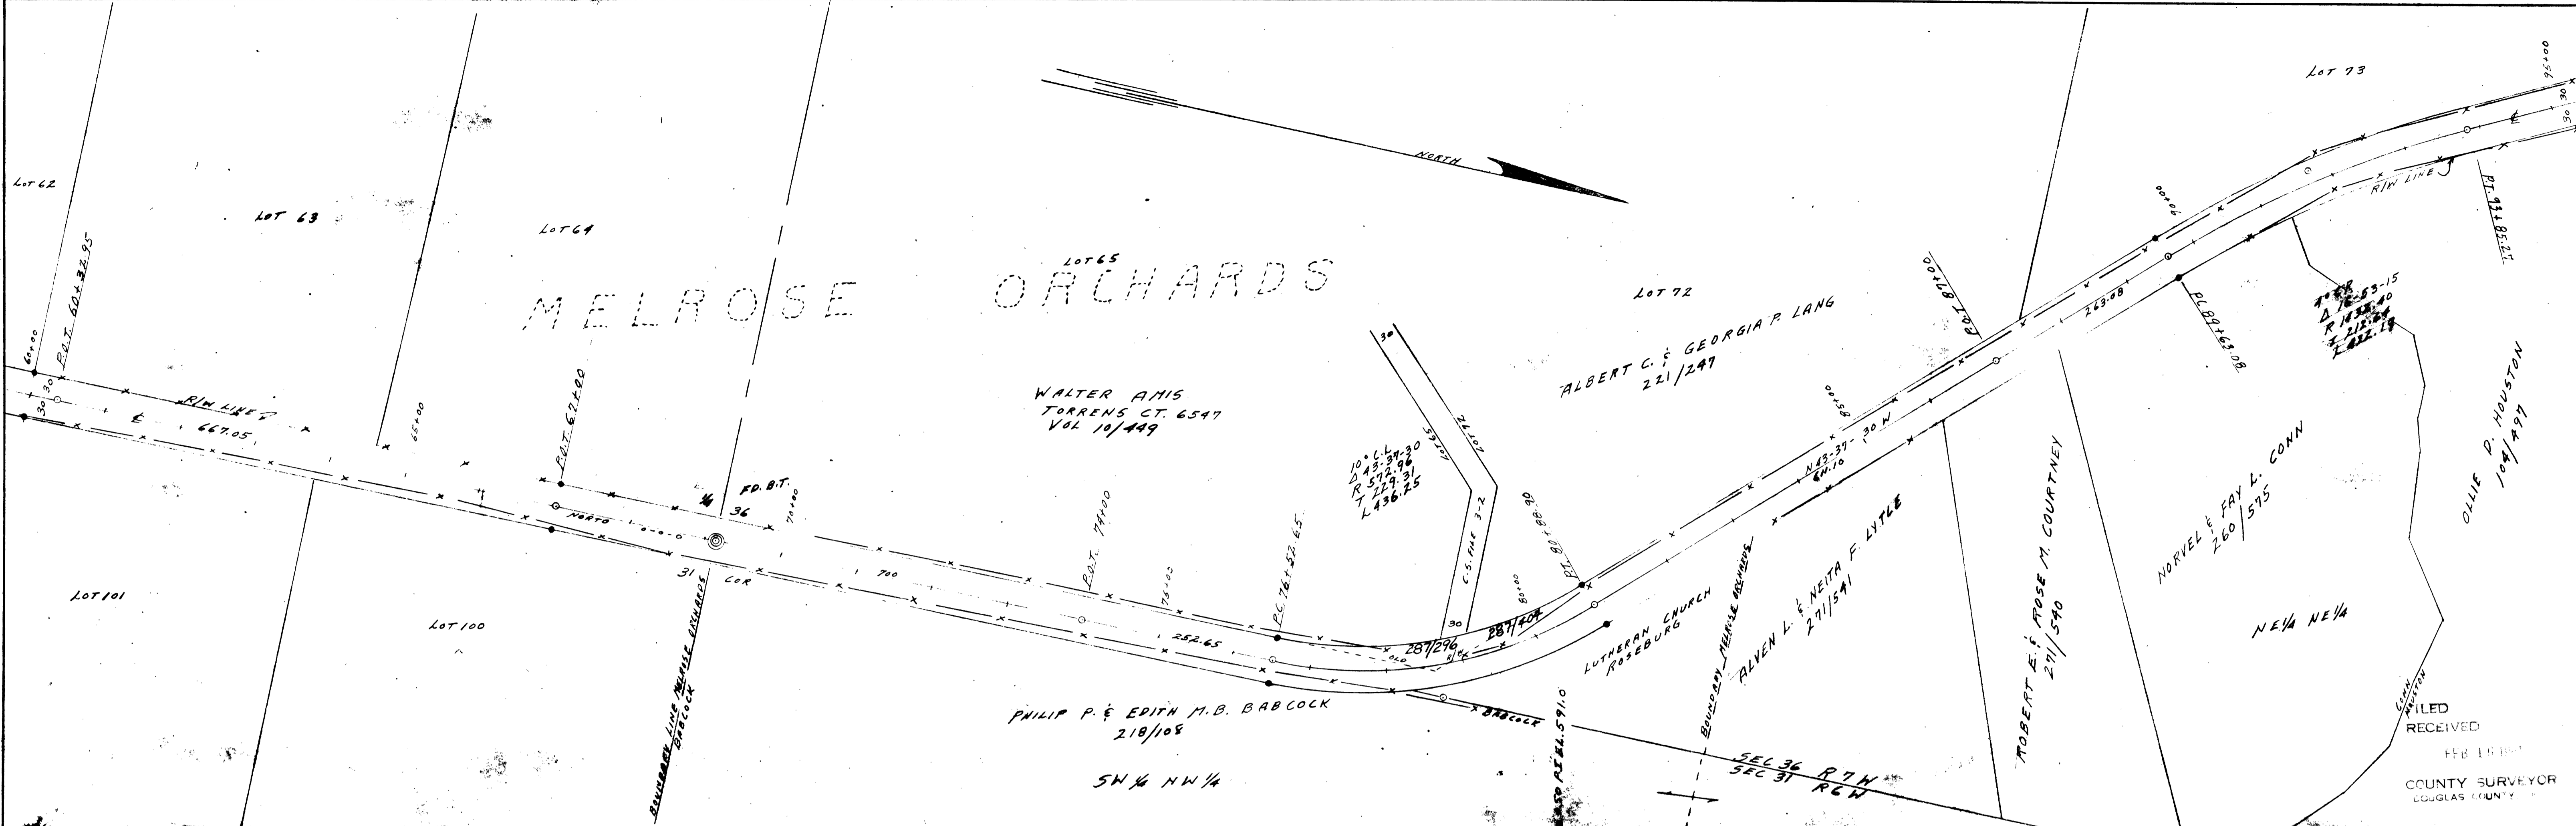

PLAN	DATE
SURVEYED	
PLOTTED	
ALIGNED CHECKED	
NOTE BOOK	
NO.	

PROFILE	DATE
SURVEYED	
PLOTTED	
ALIGNED CHECKED	
NOTE BOOK	
NO.	

PLATE 1-PLAN-PROFILE O.P.R. & R.E. STANDARD  
100% RAG PAPER MADE AND PRINTED IN U.S.A.  
EUGENE DIETZGEN CO.

M.P. 1.14-1.80

G. Rd. # 59  
JUNE 1959  
SHT. 4 OF 6 (93)

01140180