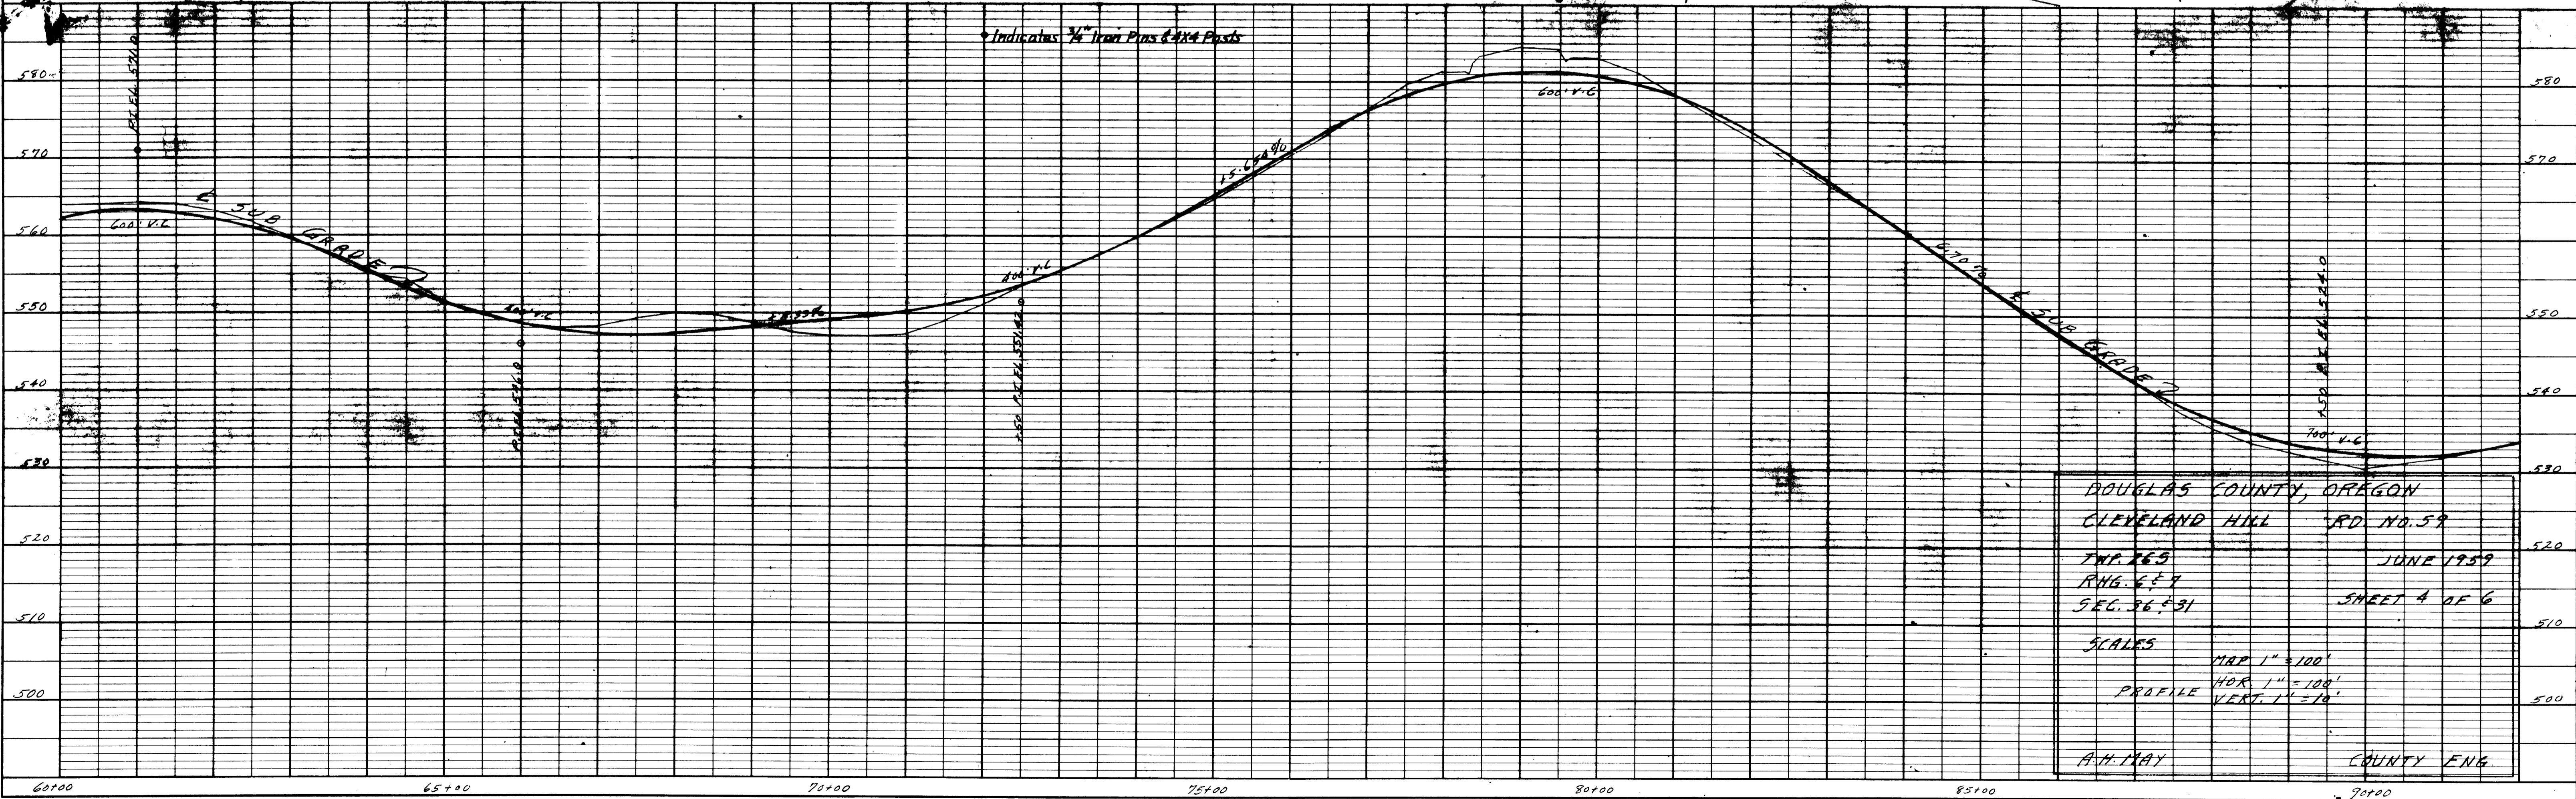

PLAN	DATE
SURVEYED	
PLOTTED	
ALIGNED CHECKED	
NOTE BOOK	
NO.	

PROFILE	DATE
SURVEYED	
PLOTTED	
ALIGNED CHECKED	
NOTE BOOK	
NO.	

PLATE 1-PLAN-PROFILE O.P.R. & R.E. STANDARD  
100% RAG PAPER MADE AND PRINTED IN U.S.A.  
EUGENE DIETZGEN CO.

M.P. 1.14-1.80

G. Rd. # 59  
JUNE 1959  
SHT. 4 OF 6 (93)

01140180