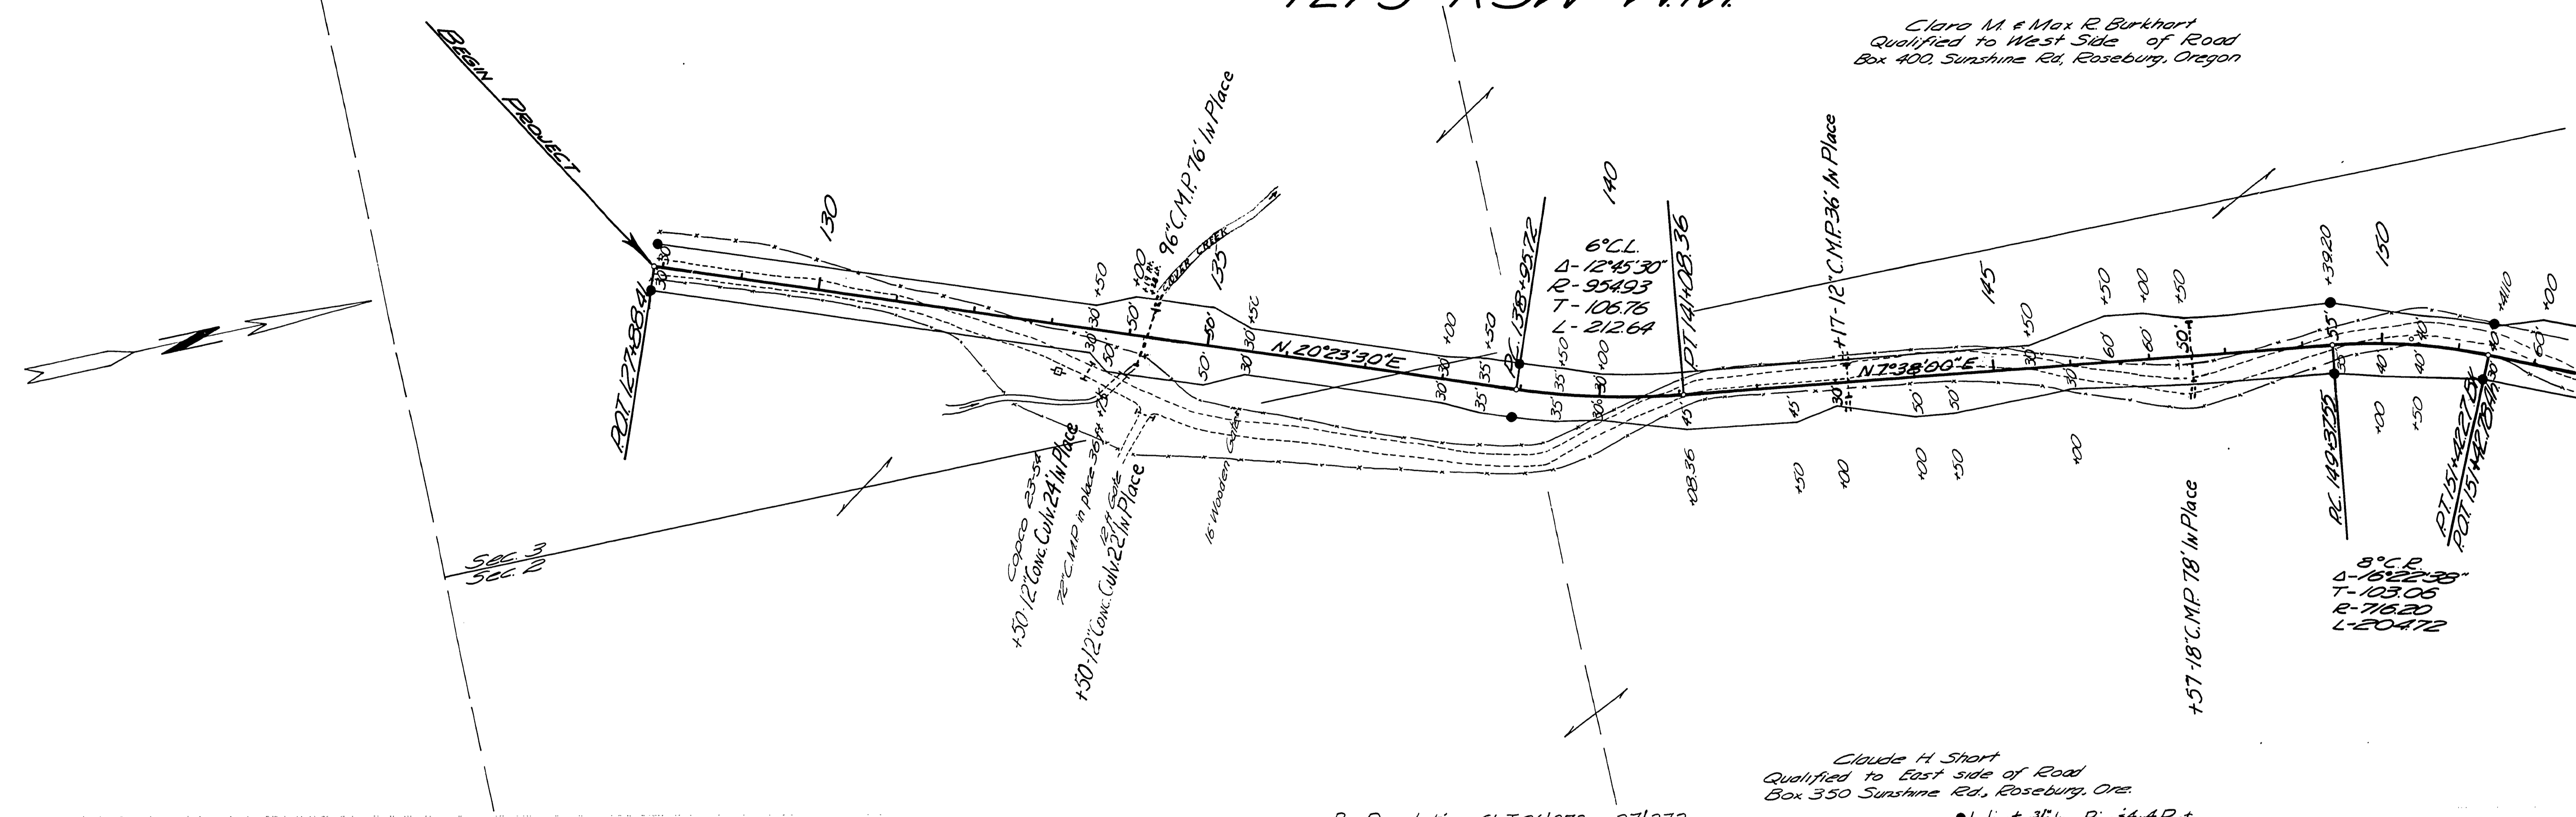

T275 R5W W1M

Clara M & Max R Burkhart
Qualified to West Side of Road
Box 400, Sunshine Rd, Roseburg, Oregon

By Resolution Ct.J.26/1972 - 27/272

Claude H. Short
Qualified to East side of Road
Box 350 Sunshine Rd, Roseburg, Ore.

● Indicates 3/4" Iron Pins #4 x 4 Posts

M.P. 2.58-3.03

MAY 1965
Co. Rd. #58 sh. 2 of 6 (80)