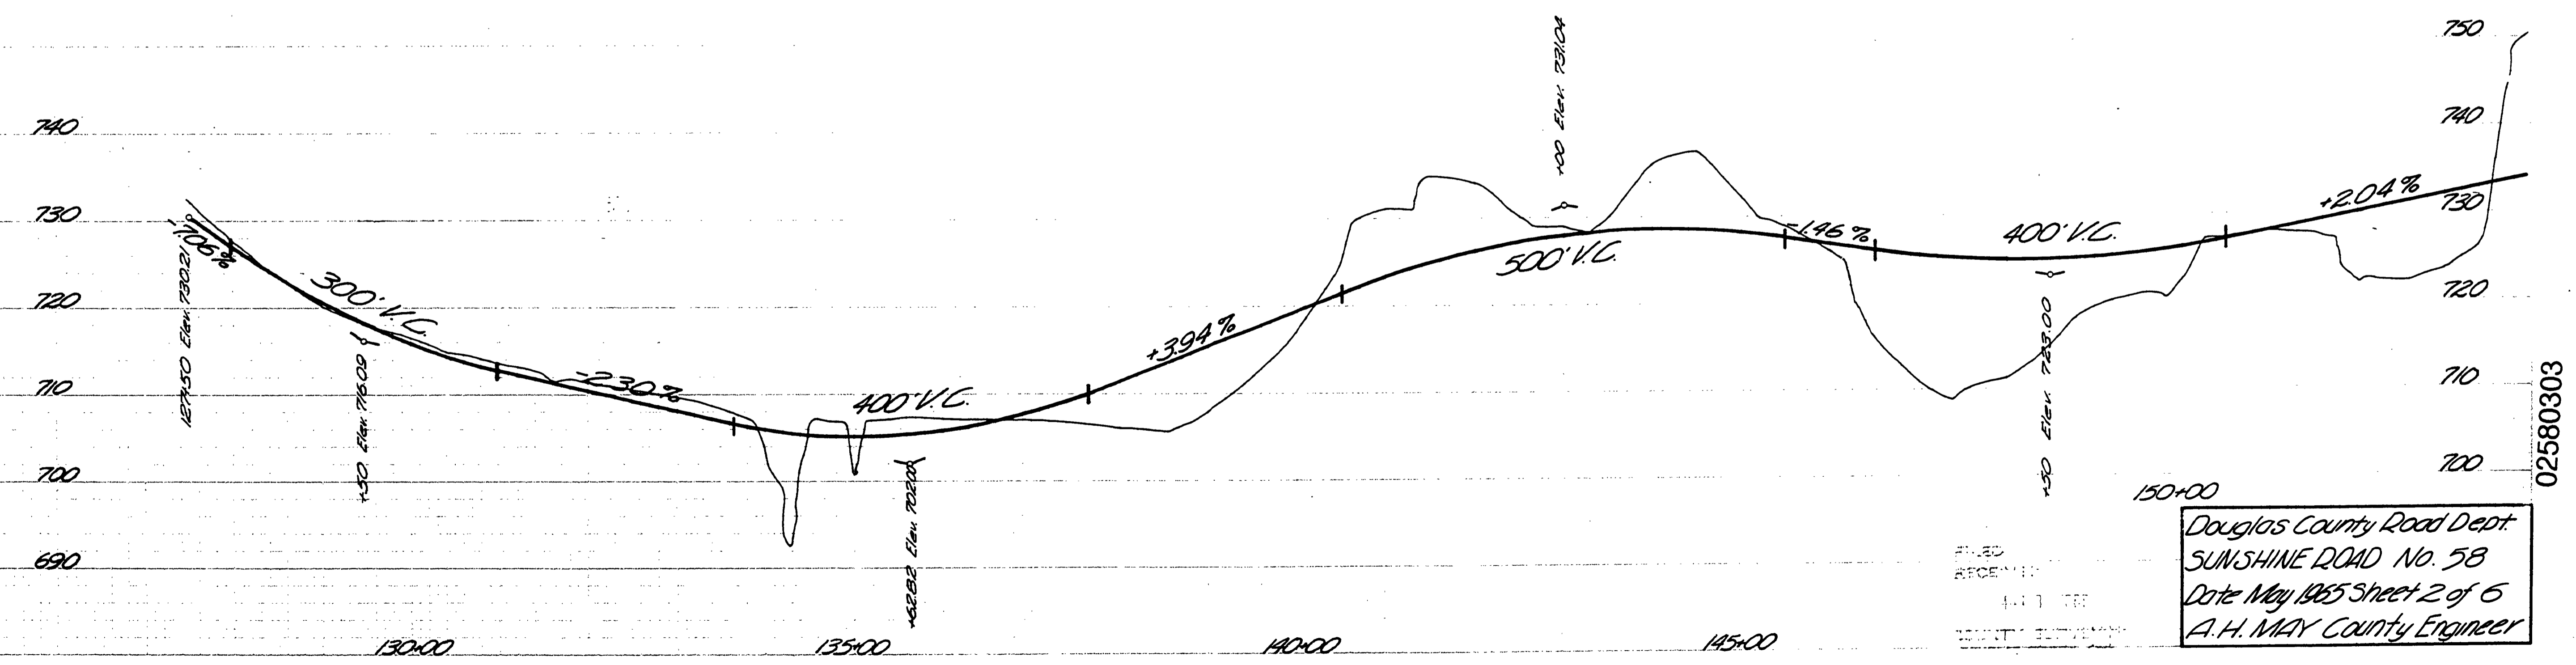

T275 R5W W1M

Clara M & Max R Burkhart
Qualified to West Side of Road
Box 400, Sunshine Rd, Roseburg, Oregon

By Resolution Ct.J.26/1972 - 27/272

Claude H. Short
Qualified to East side of Road
Box 350 Sunshine Rd, Roseburg, Ore.

● Indicates 3/4" Iron Pins #4 x 4 Posts

M.P. 2.58-3.03

MAY 1965
Co. Rd. #58 sh. 2 of 6 (80)