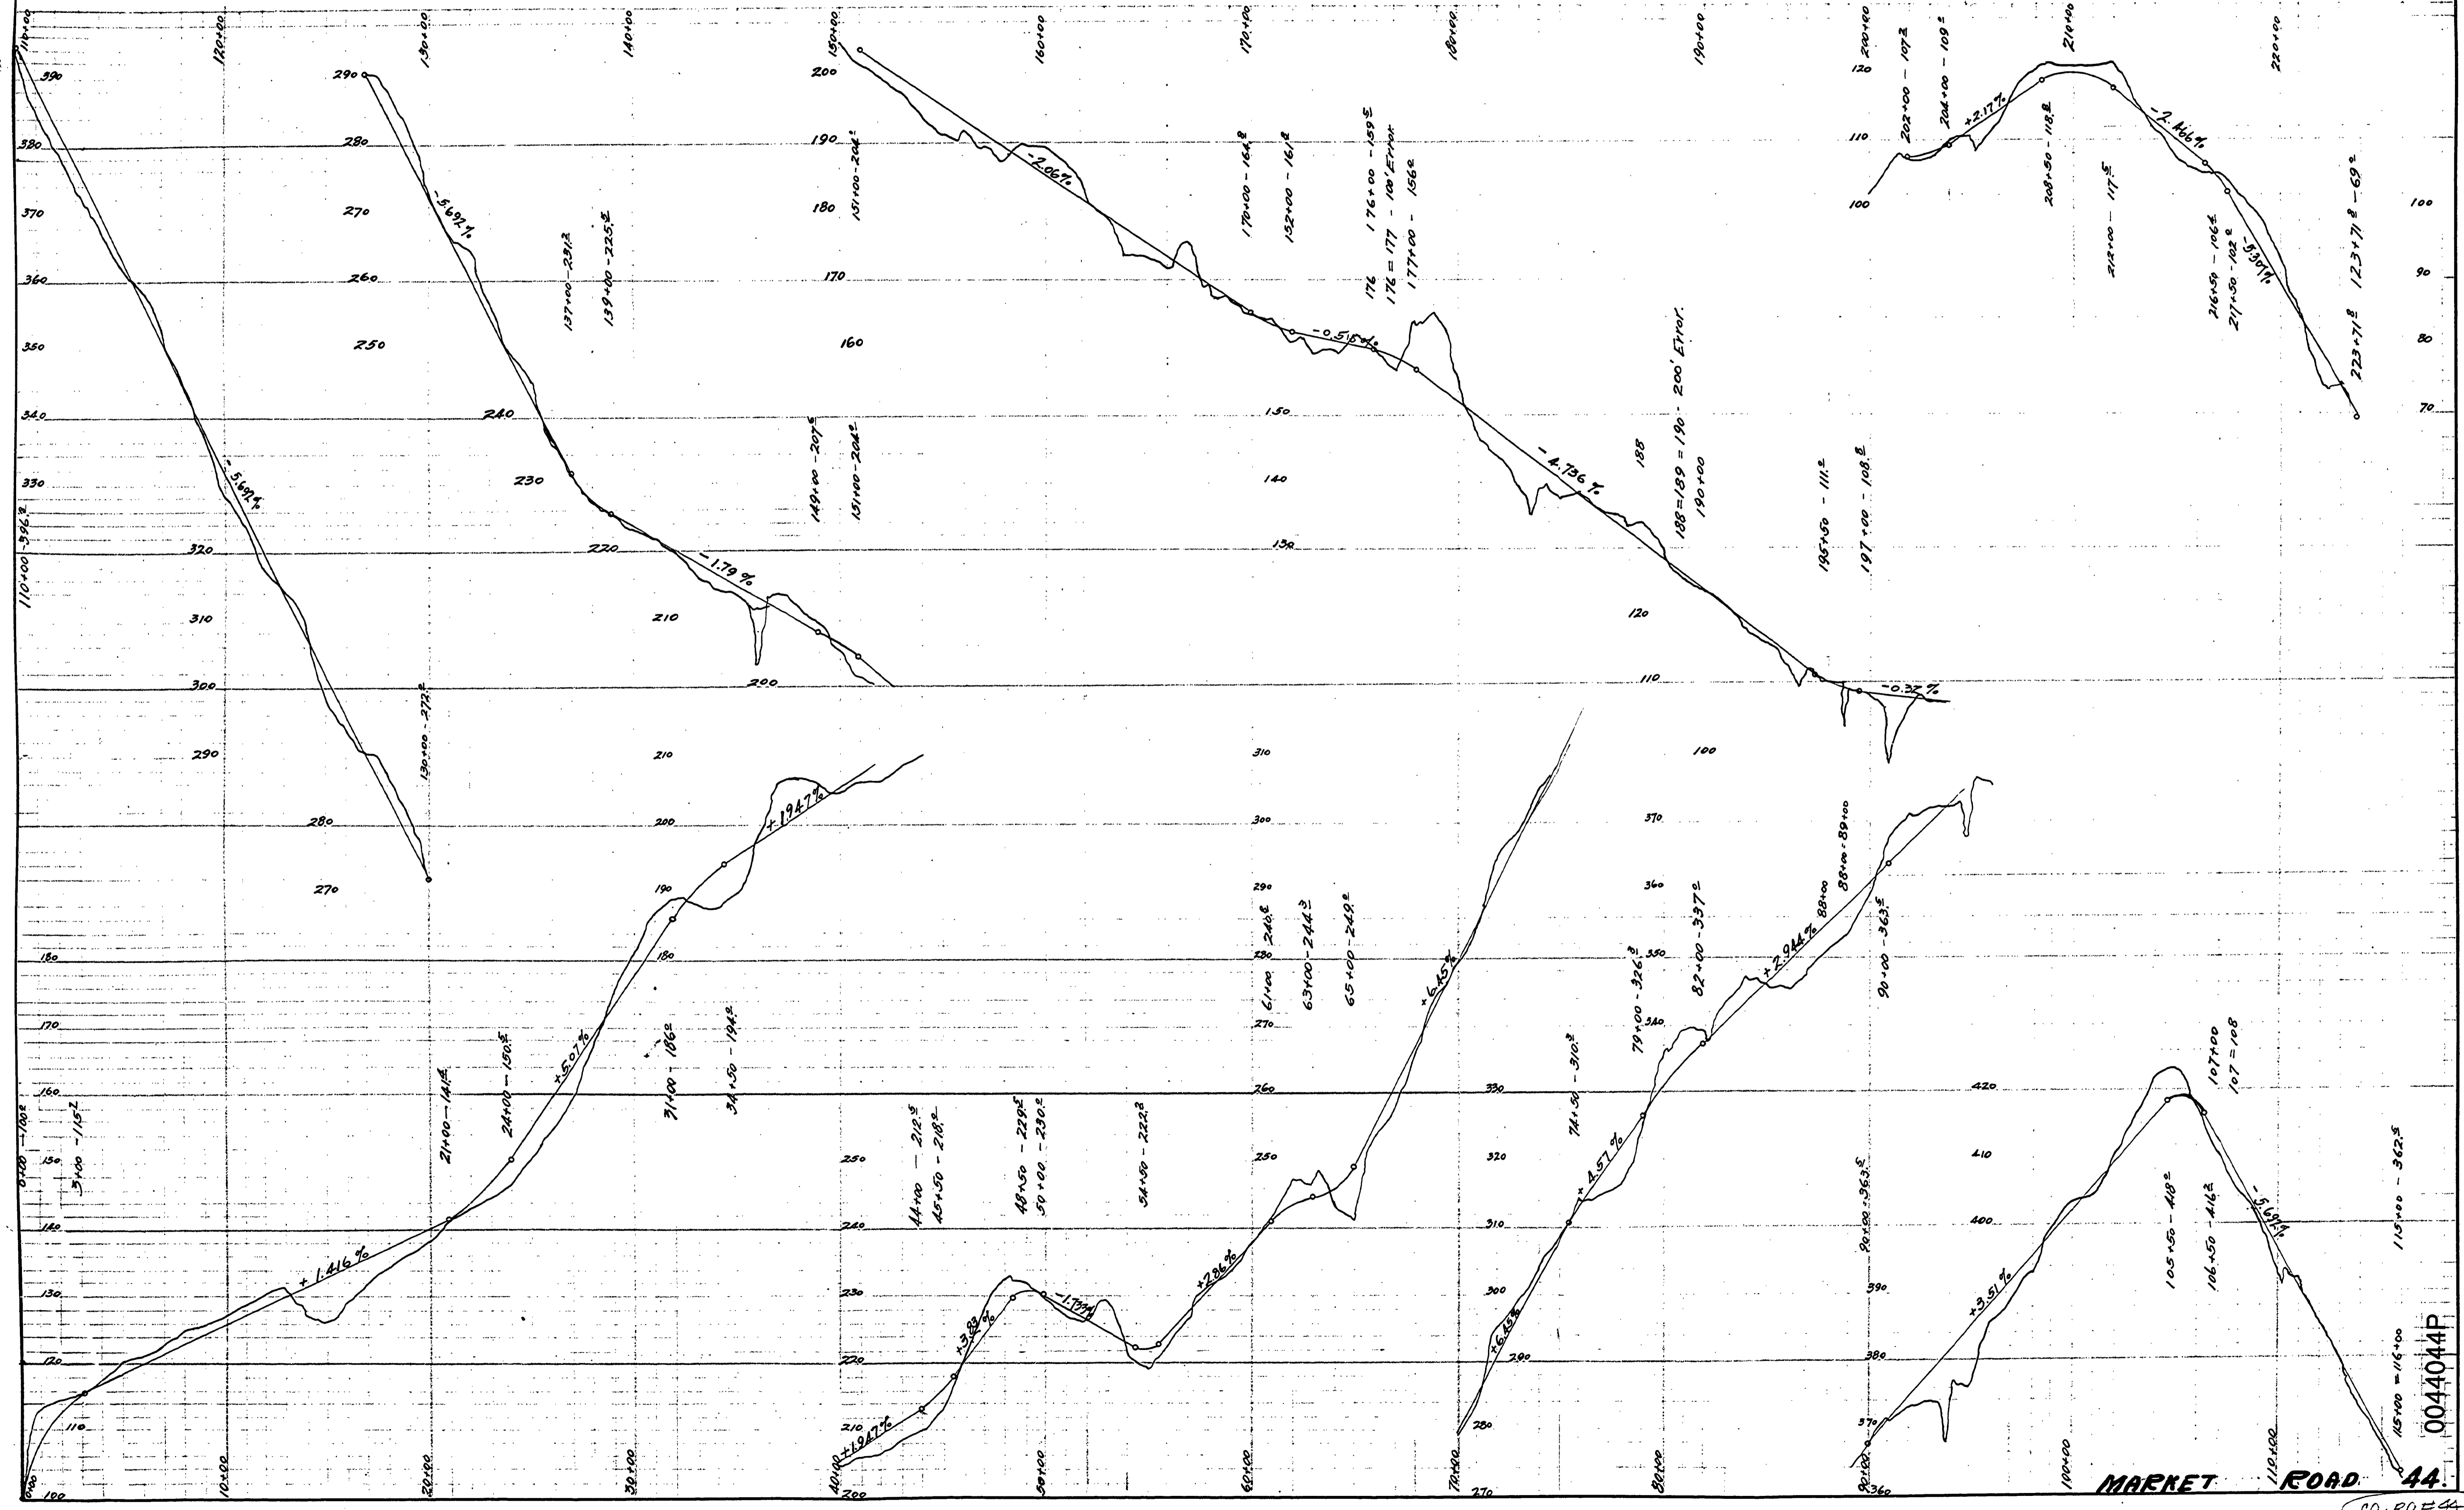

PROFILE
OF
BLUNDELL ROAD
Datum Elevation Assumed.

MARKET ROAD 44.

CO. RD = 44

0044044P