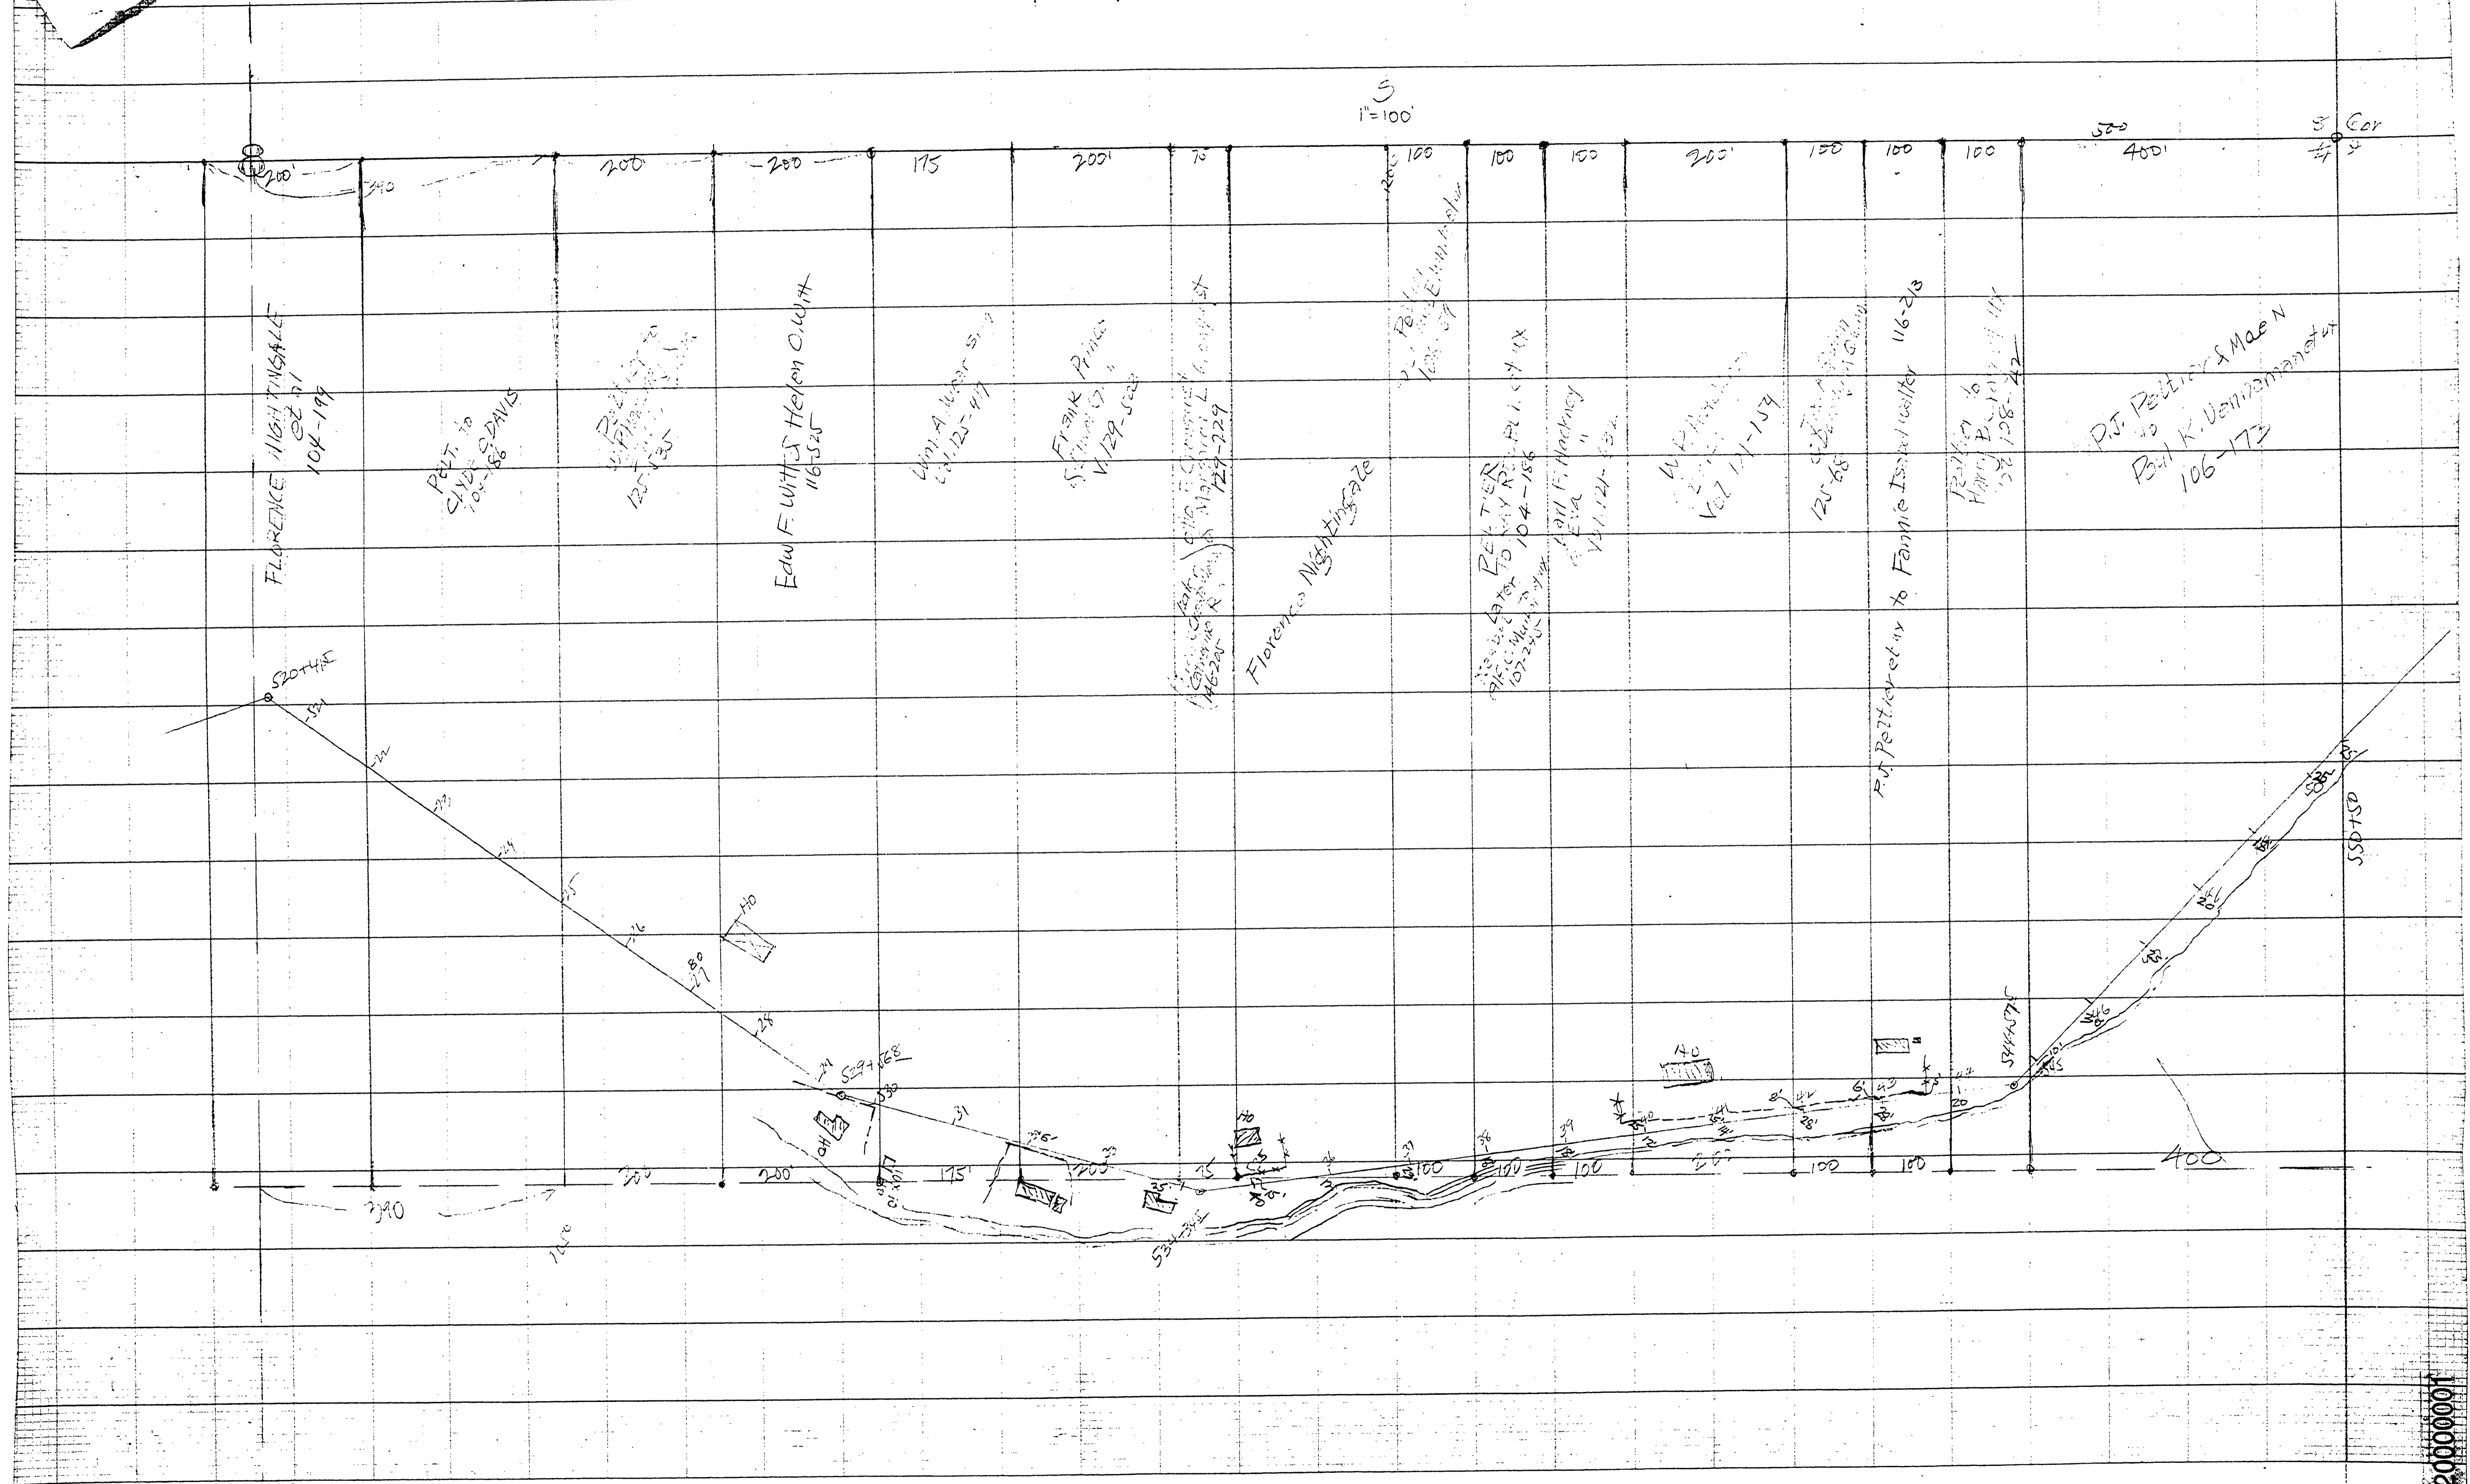

SPORTSVILLE

T. 27-2

1" = 100'

PRINTED IN U.S.A.
ON 100% RAG PAPER MADE IN U.S.A.

"PERFECT" CROSS SECTION
10 X 10 ONE INCH
EUGENE DIETZGEN CO.

~ M.P. 20.00
T. 27-2 S. 8 N. O. DATE

RD # 17
2000000'