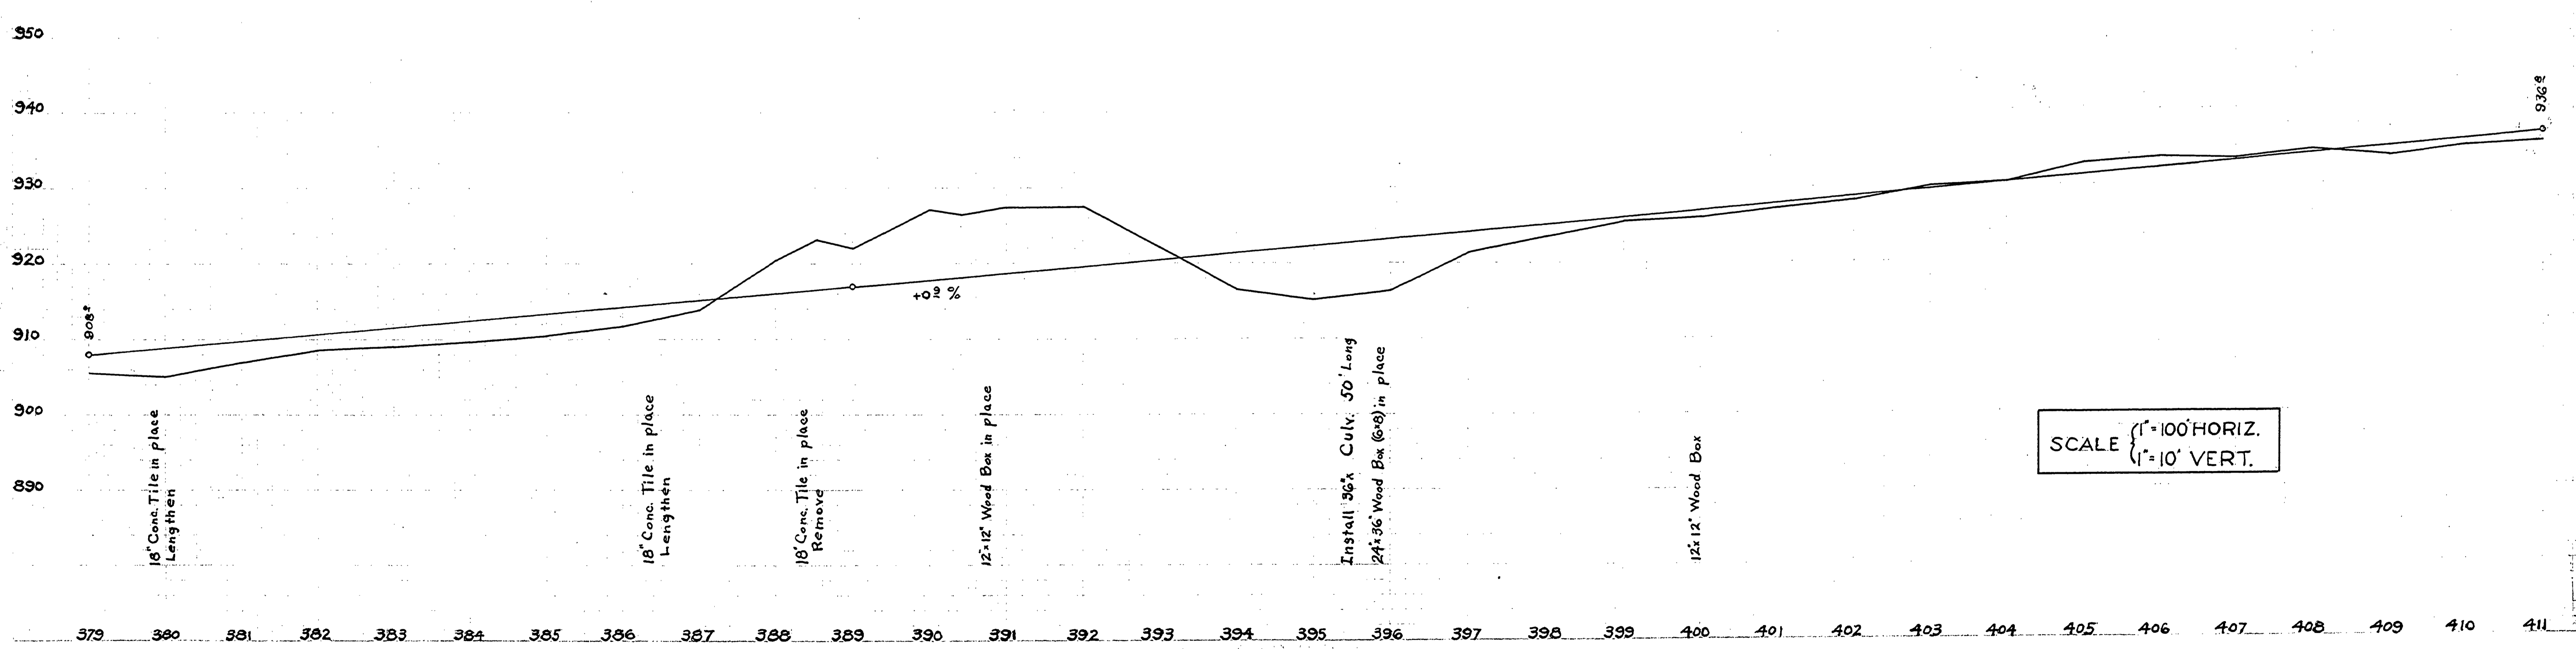

LITTLE RIVER ROAD 17  
 Secs 12, T.27-R.3 W.-WM.  
 Douglas County, Ore.  
 F.C. Frear, Co. Eng'r  
 Feb. 1949  
 SHEET No 13

17781845