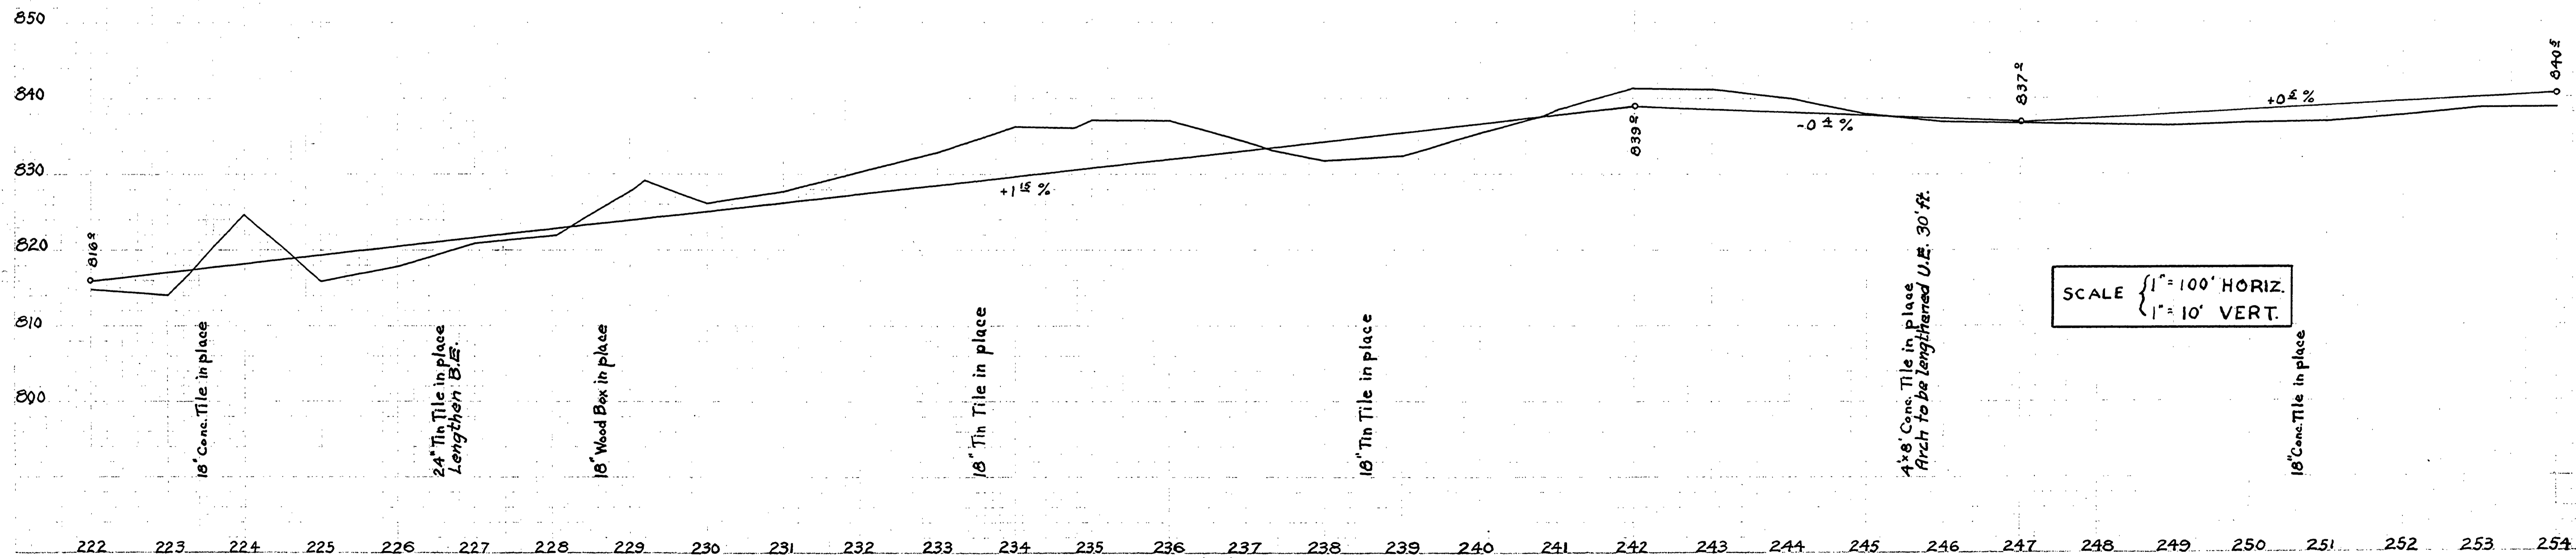

LITTLE RIVER ROAD 17  
 Sec's 34 T.26S-R.3W-WM.  
 DOUGLAS COUNTY, ORE.  
 F.C. Frear, Co. Engr.  
 Feb. 1949  
 SHEET No. 8

14711553