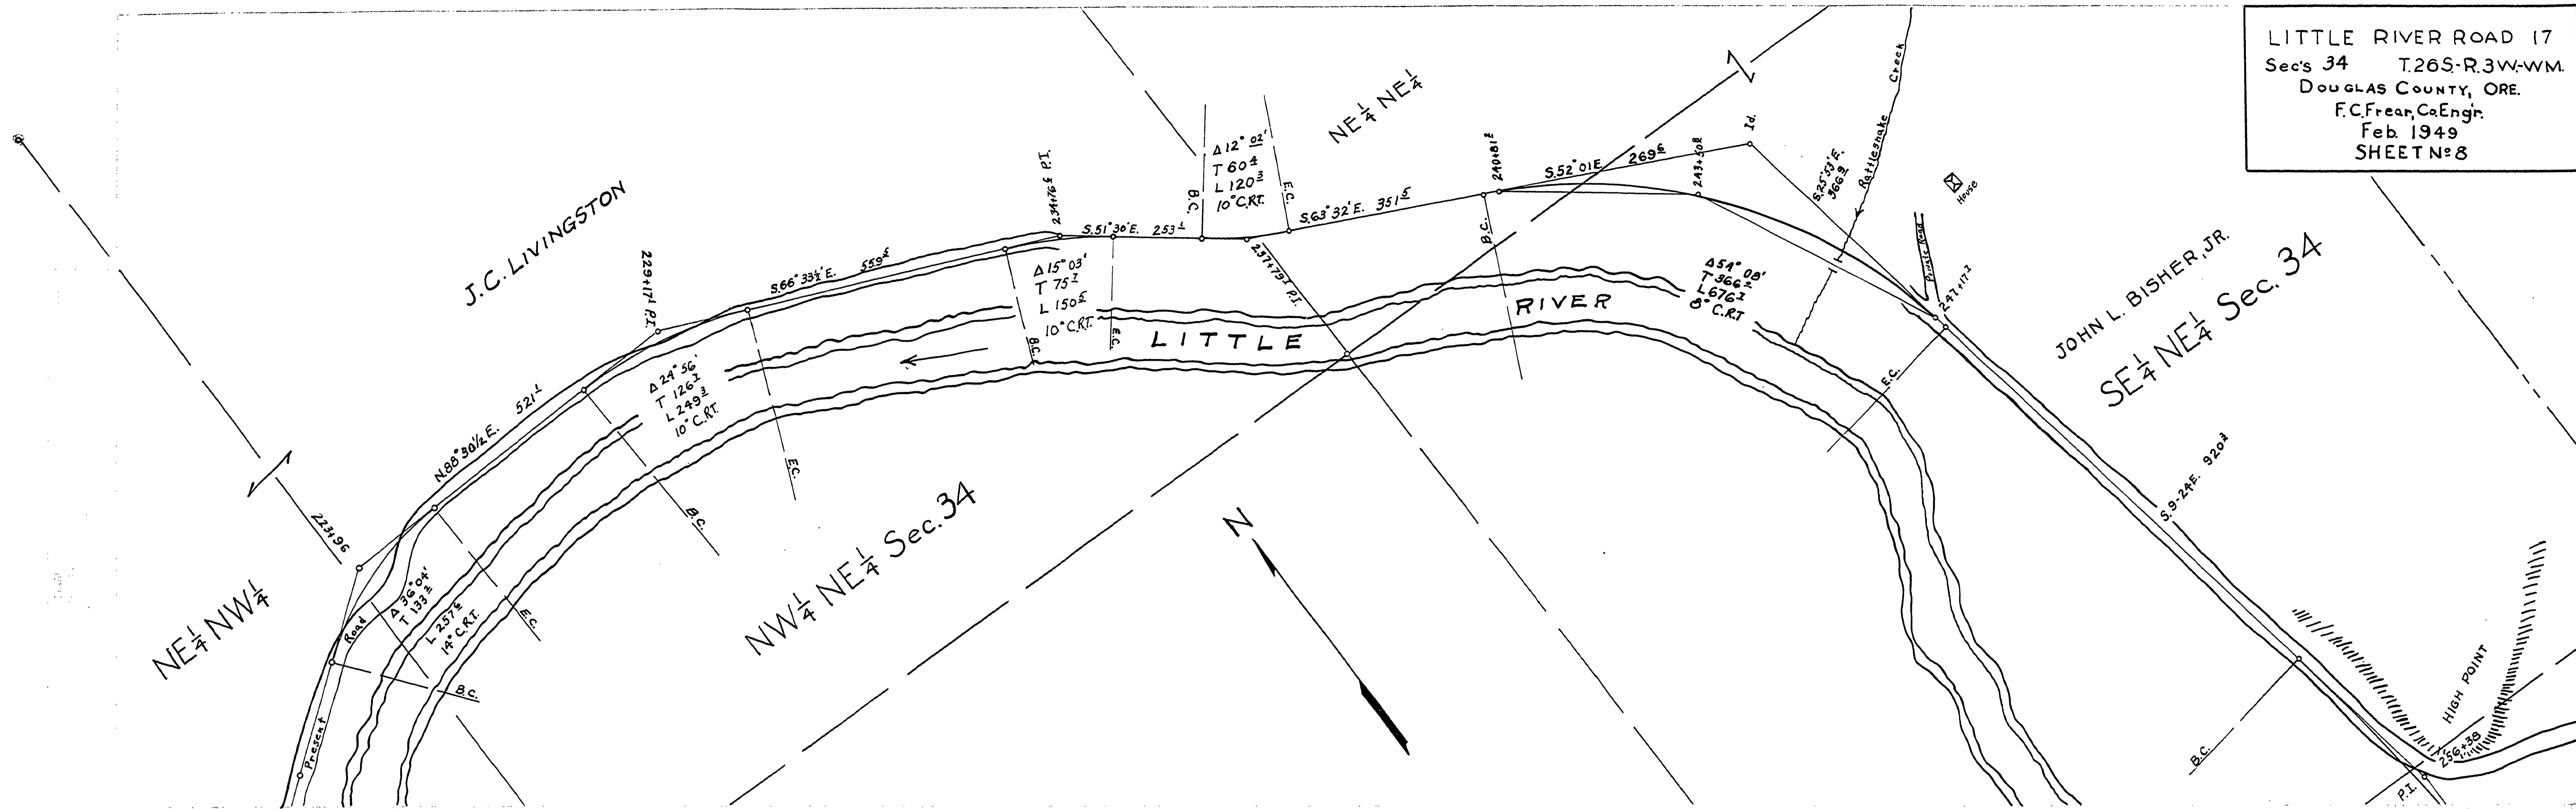

LITTLE RIVER ROAD 17  
 Sec's 34 T.26S-R.3W-WM.  
 DOUGLAS COUNTY, ORE.  
 F.C. Frear, Co. Engr.  
 Feb. 1949  
 SHEET No. 8

14711553