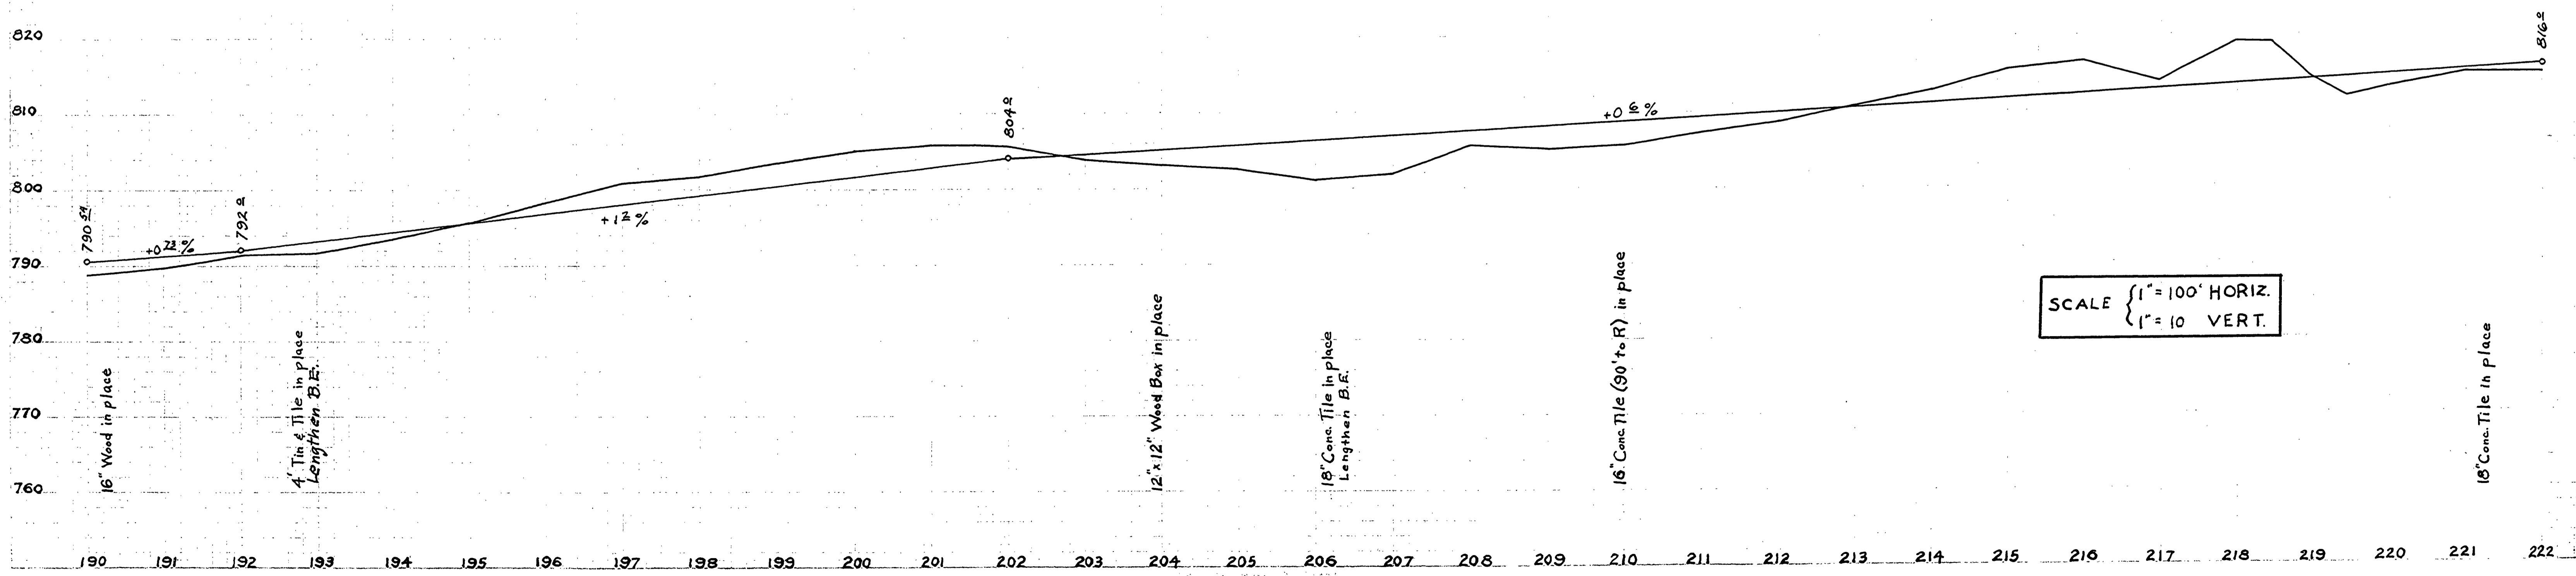

LITTLE RIVER ROAD 17  
 Secs 32-33-T26S-R.3W-WM.  
 Douglas County, Ore.  
 F.C. Frear, Co. Engr.  
 Feb. 1949  
 SHEET No 7

14061471

~ M.P. 14.66 - 14.71

SH-90-20