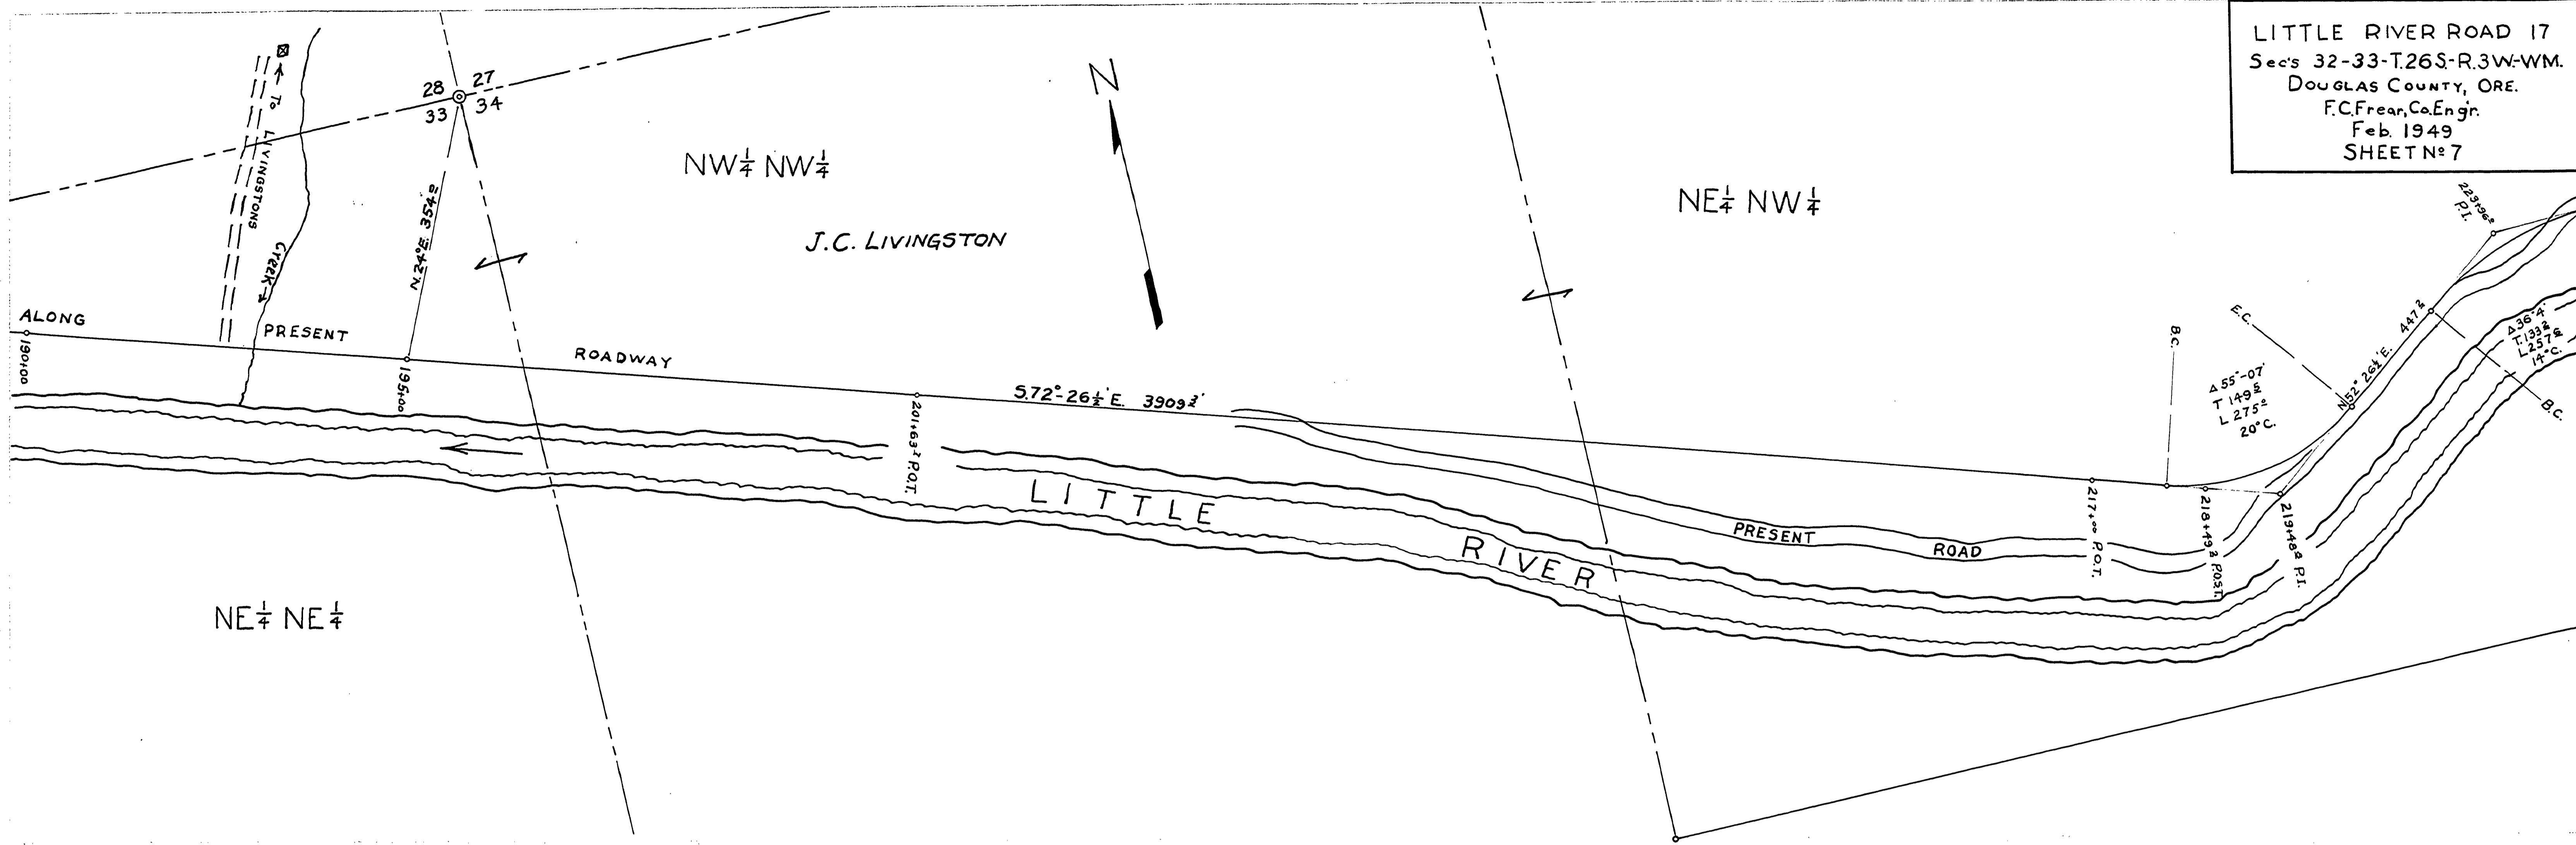

LITTLE RIVER ROAD 17  
 Secs 32-33-T26S-R.3W-WM.  
 Douglas County, Ore.  
 F.C. Frear, Co. Engr.  
 Feb. 1949  
 SHEET No 7

14061471

~ M.P. 14.66 - 14.71

SH-90-20