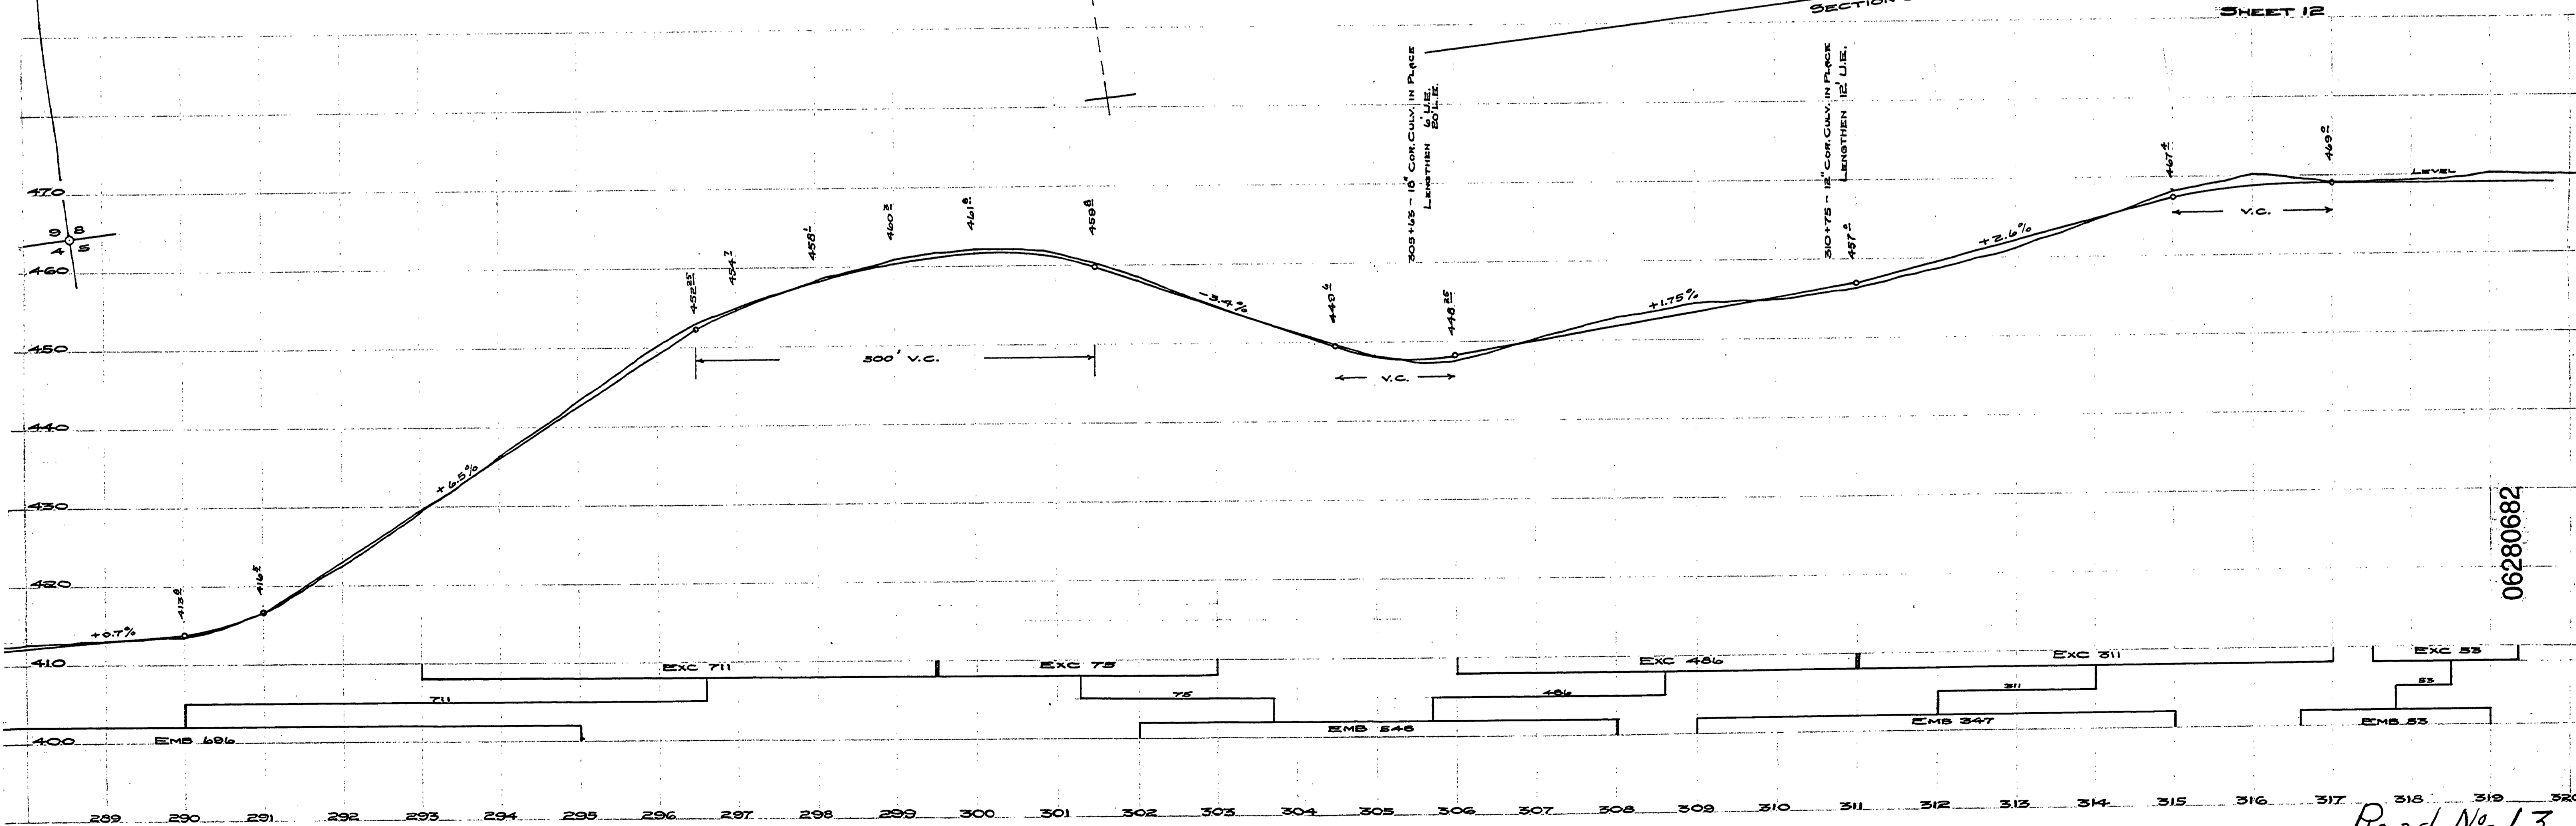

DOUGLAS COUNTY
OREGON
ROSEBURG-MELROSE M.R. NO. 13
SEC. 5-6-8-9, T.27S, R.6W.
D.C. FREAR, ROADMASTER
1931

06280682

Road No 13

M.P. 6.28-6.32