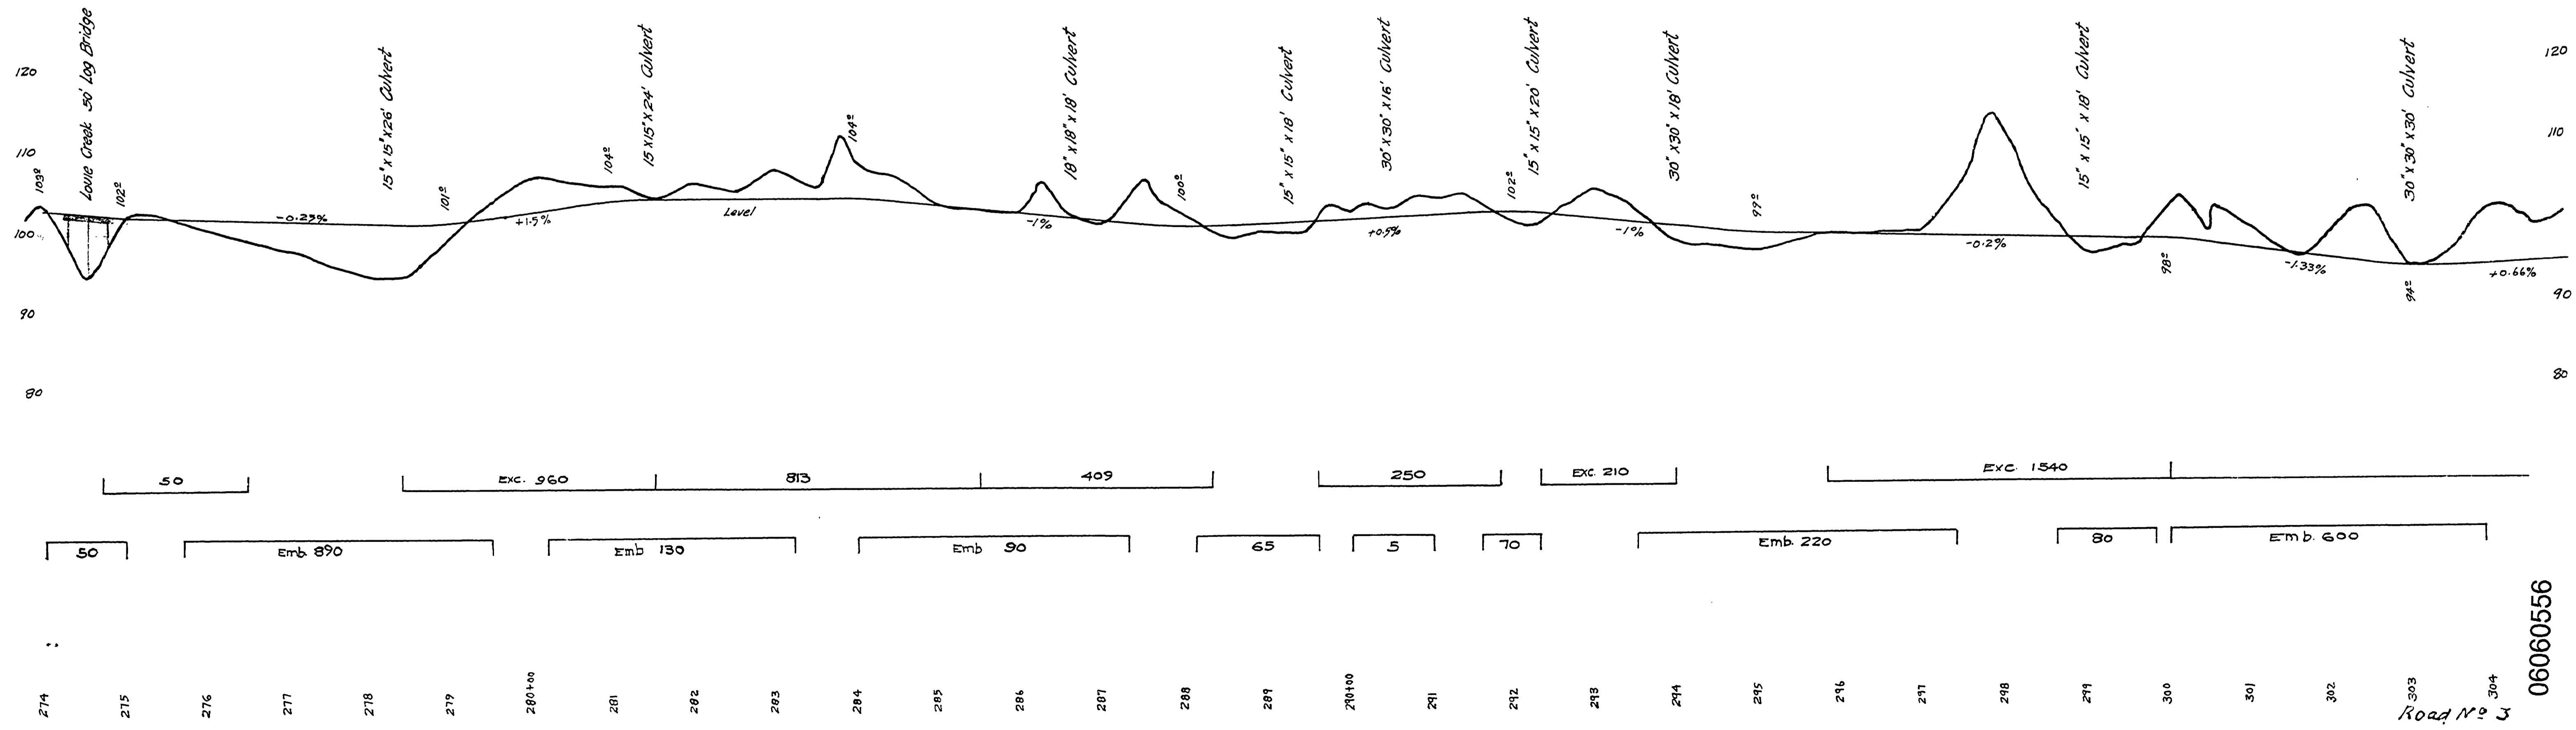

DOUGLAS COUNTY
 OREGON
 MARKET ROAD NO. 3
 St 274+00 to St 304+00
 F.C. Frear County Engr
 1927

06060556

1927

M.P. 6.06-6.56

Sh. 10 of 11

(2)