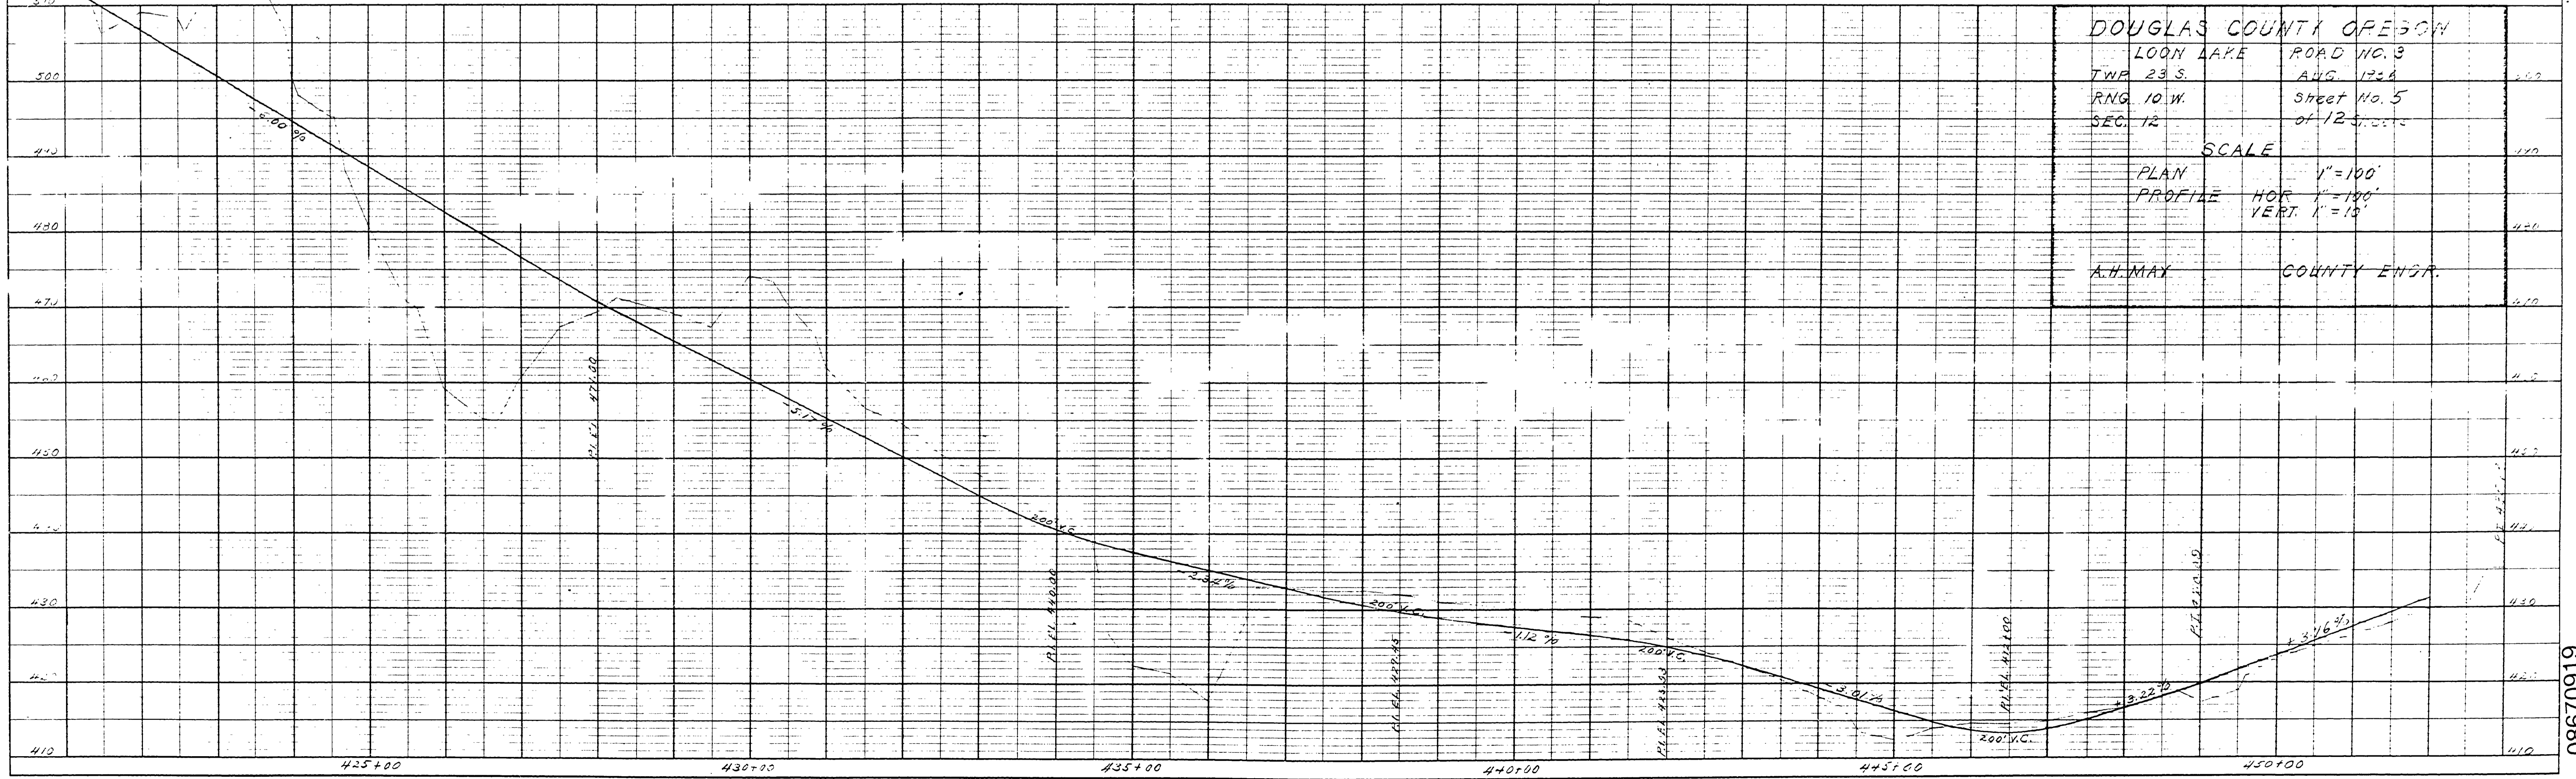

PLAN
DESIGNED
PLOTTED
ALIGNMENT CHECKED
NOTE BOOK
NO. OF STAKES CHECKED
NO.

PROFILE
DESIGNED
PLOTTED
GRADES CHECKED
NOTE BOOK
NO. OF STAKES CHECKED
STRUCTURE NOTAS CHECKED
NO.

08670919

11.0. 2.66 - 0.0
5 11.11.12