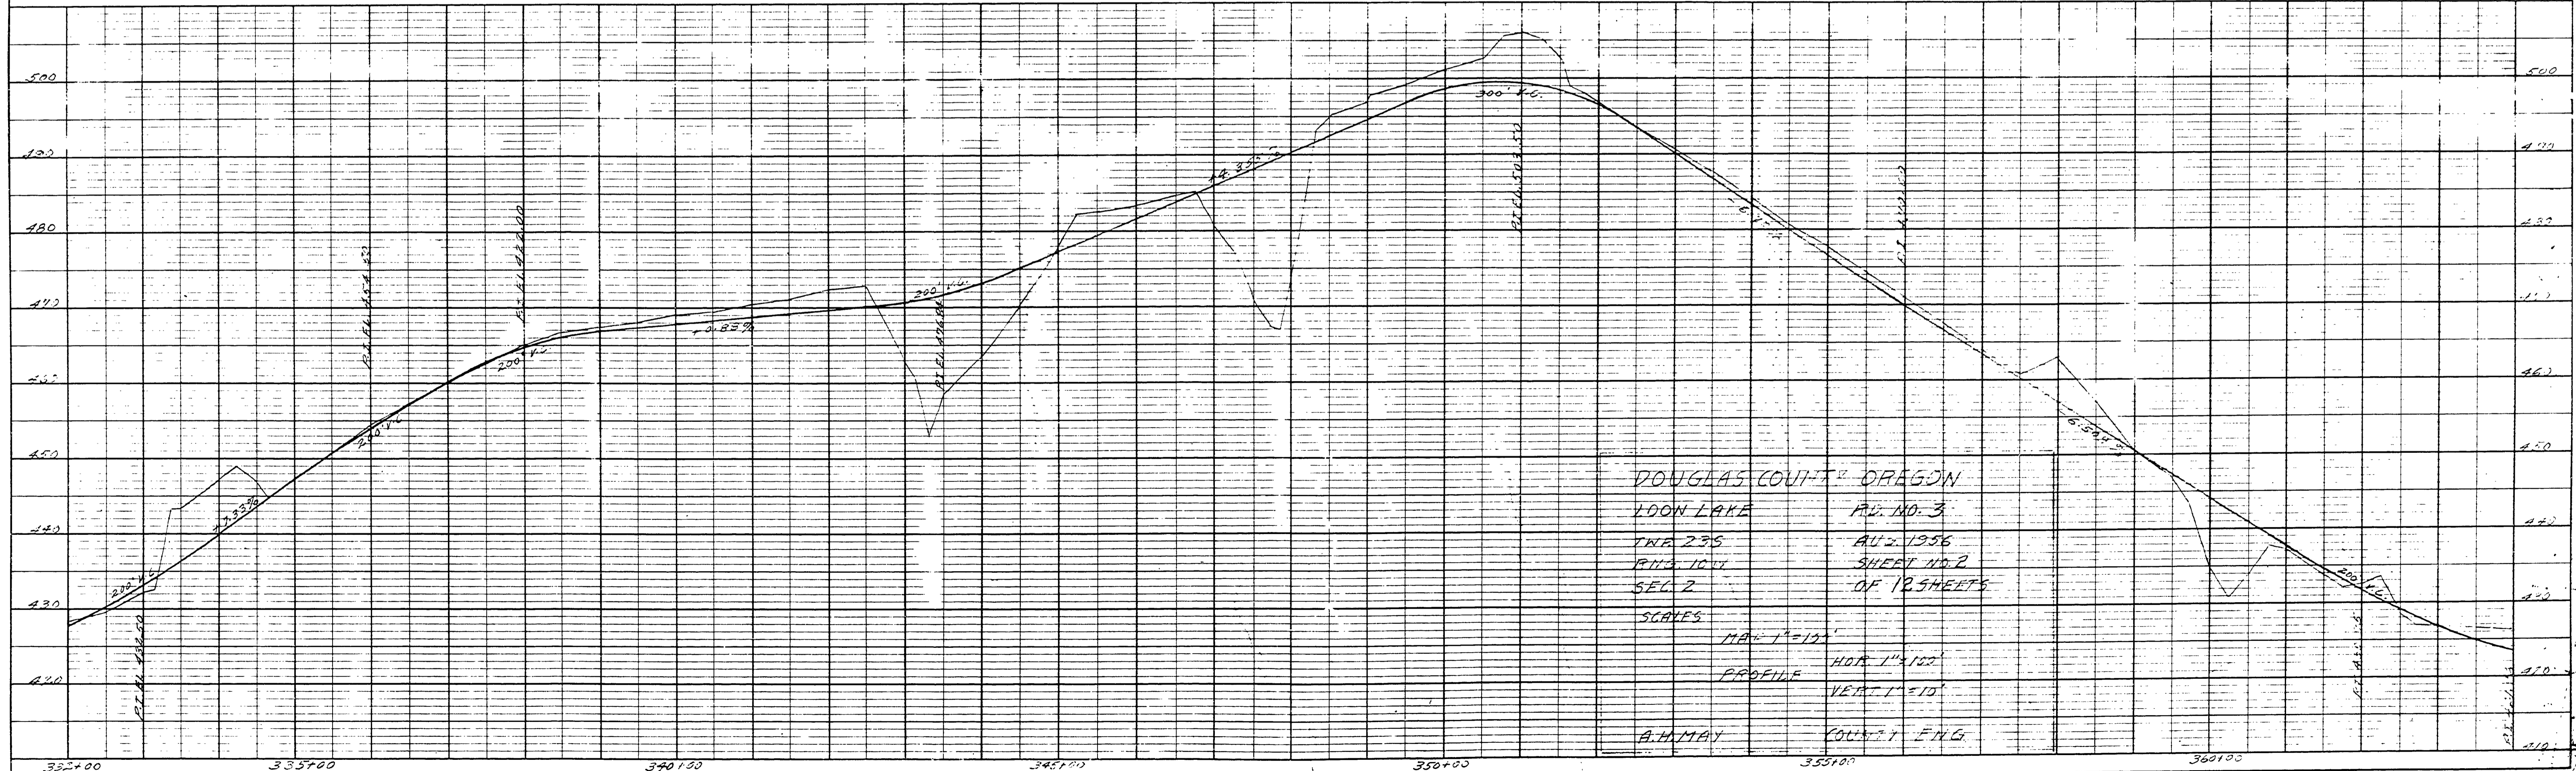

PLATES ALIGNED CHECKED BY: []
 NOTE BOOK NO. []
 BY: []

PLATE 1-PLAN-PROFILE O.P.R. & E. STANDARD
 100% RAG PAPER MADE AND PRINTED IN U. S. A.
 EUDENE DIETZGEN CO.

M.P. 6.95-7.48

PI # 3
 12 AUG 1956 J.W. 24 P.