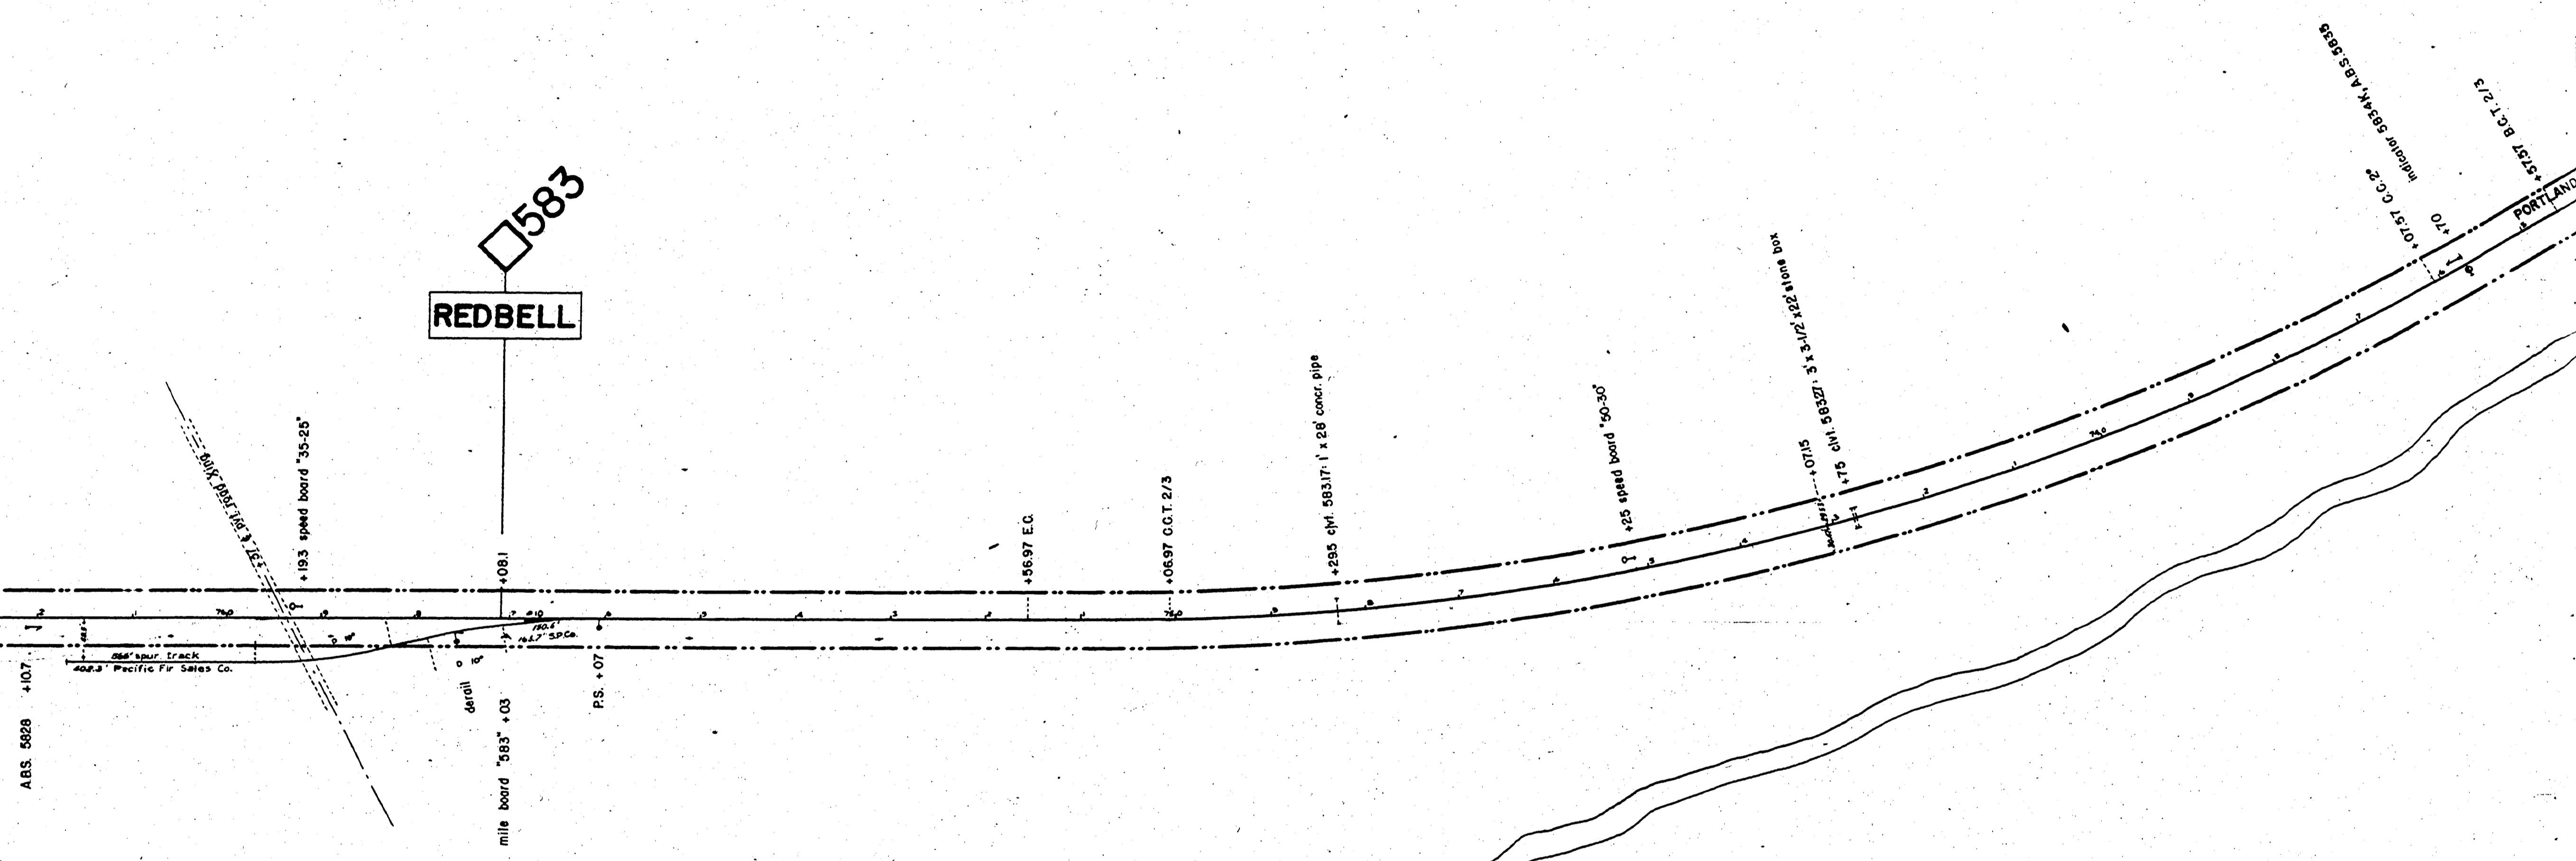

583
REDBELL

SOUTHERN PACIFIC COMPANY
PACIFIC LINES
SISKIYOU LINE
STATION PLAN
REDBELL
DOUGLAS COUNTY OREGON
Scale: 1"=100' WKM March 17, 1949

R582583