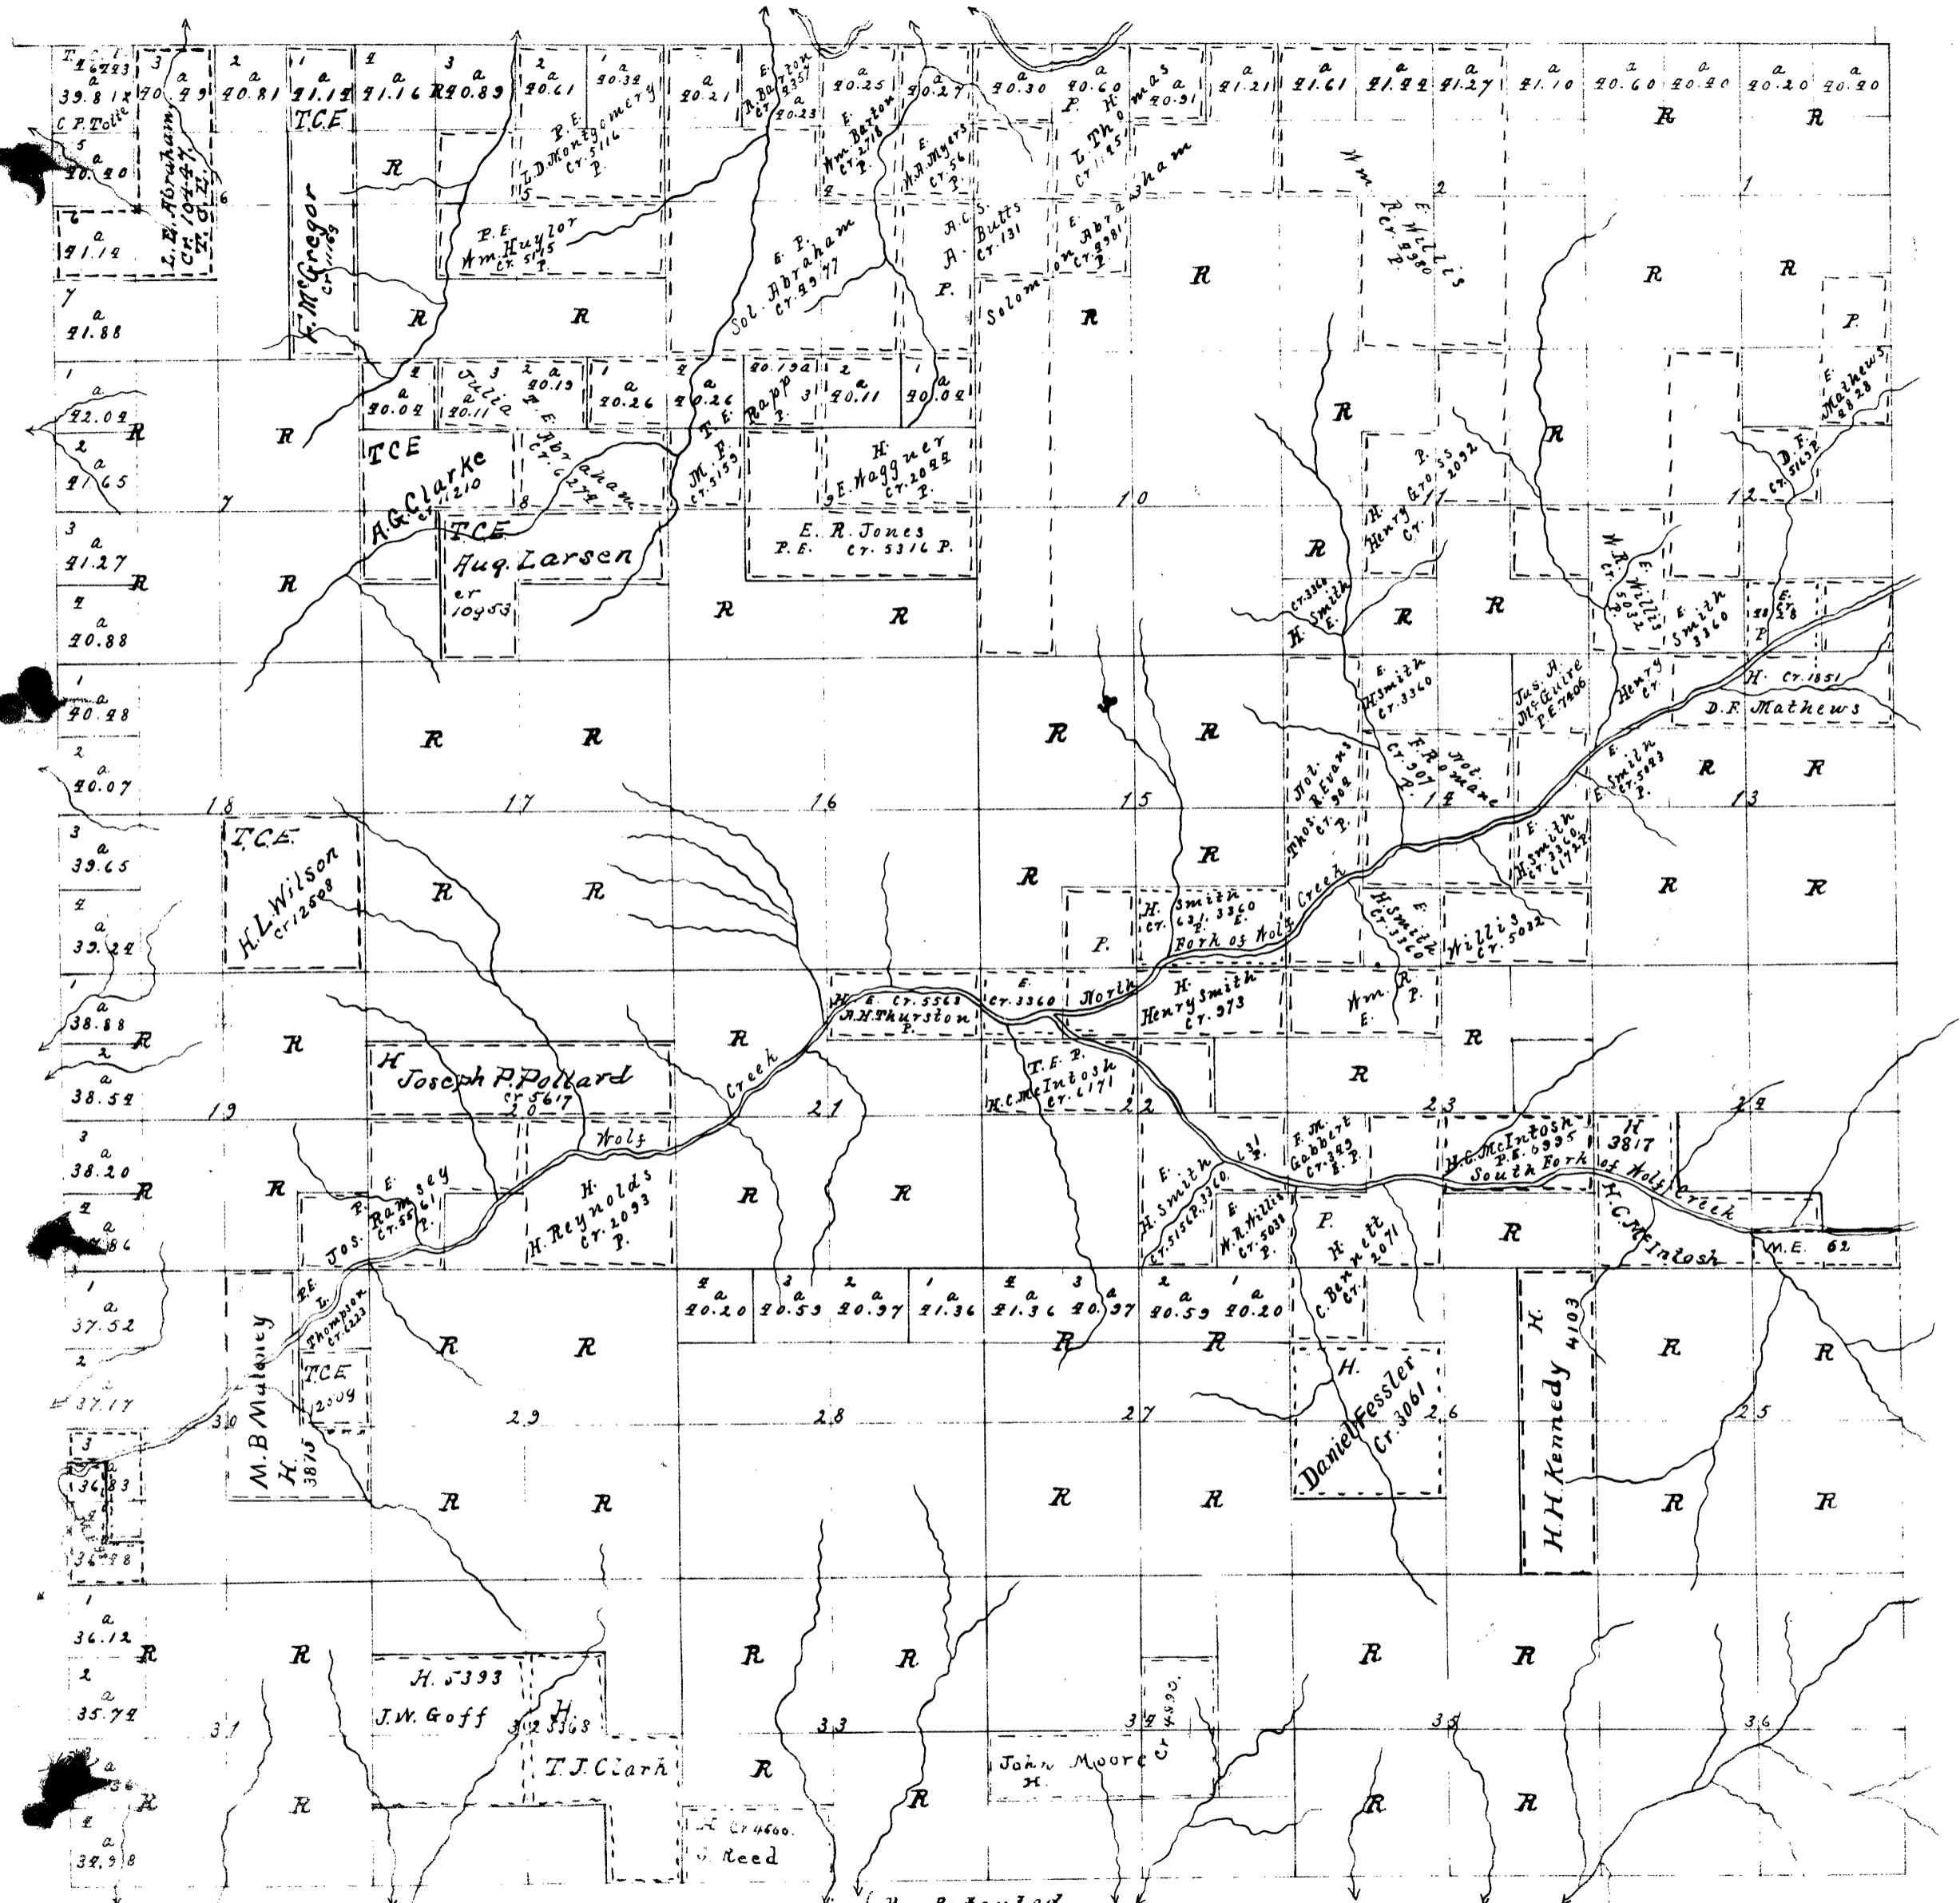

Township No. 33 South, Range No. 6 West, Willamette Mer.

G. W. Kimball, Roseburg, Oregon.  
Draughtsman.

Notes  
 P. Patented  
 R. Oregon & California Railroad Company's Land 20 Mile Limit  
 A.C.S. Agricultural College Scrip Location  
 P.E. Pre-emption Cash Entry  
 E. Timber  
 T.C.E. or T.C.E. Timber  
 H.L. Homestead