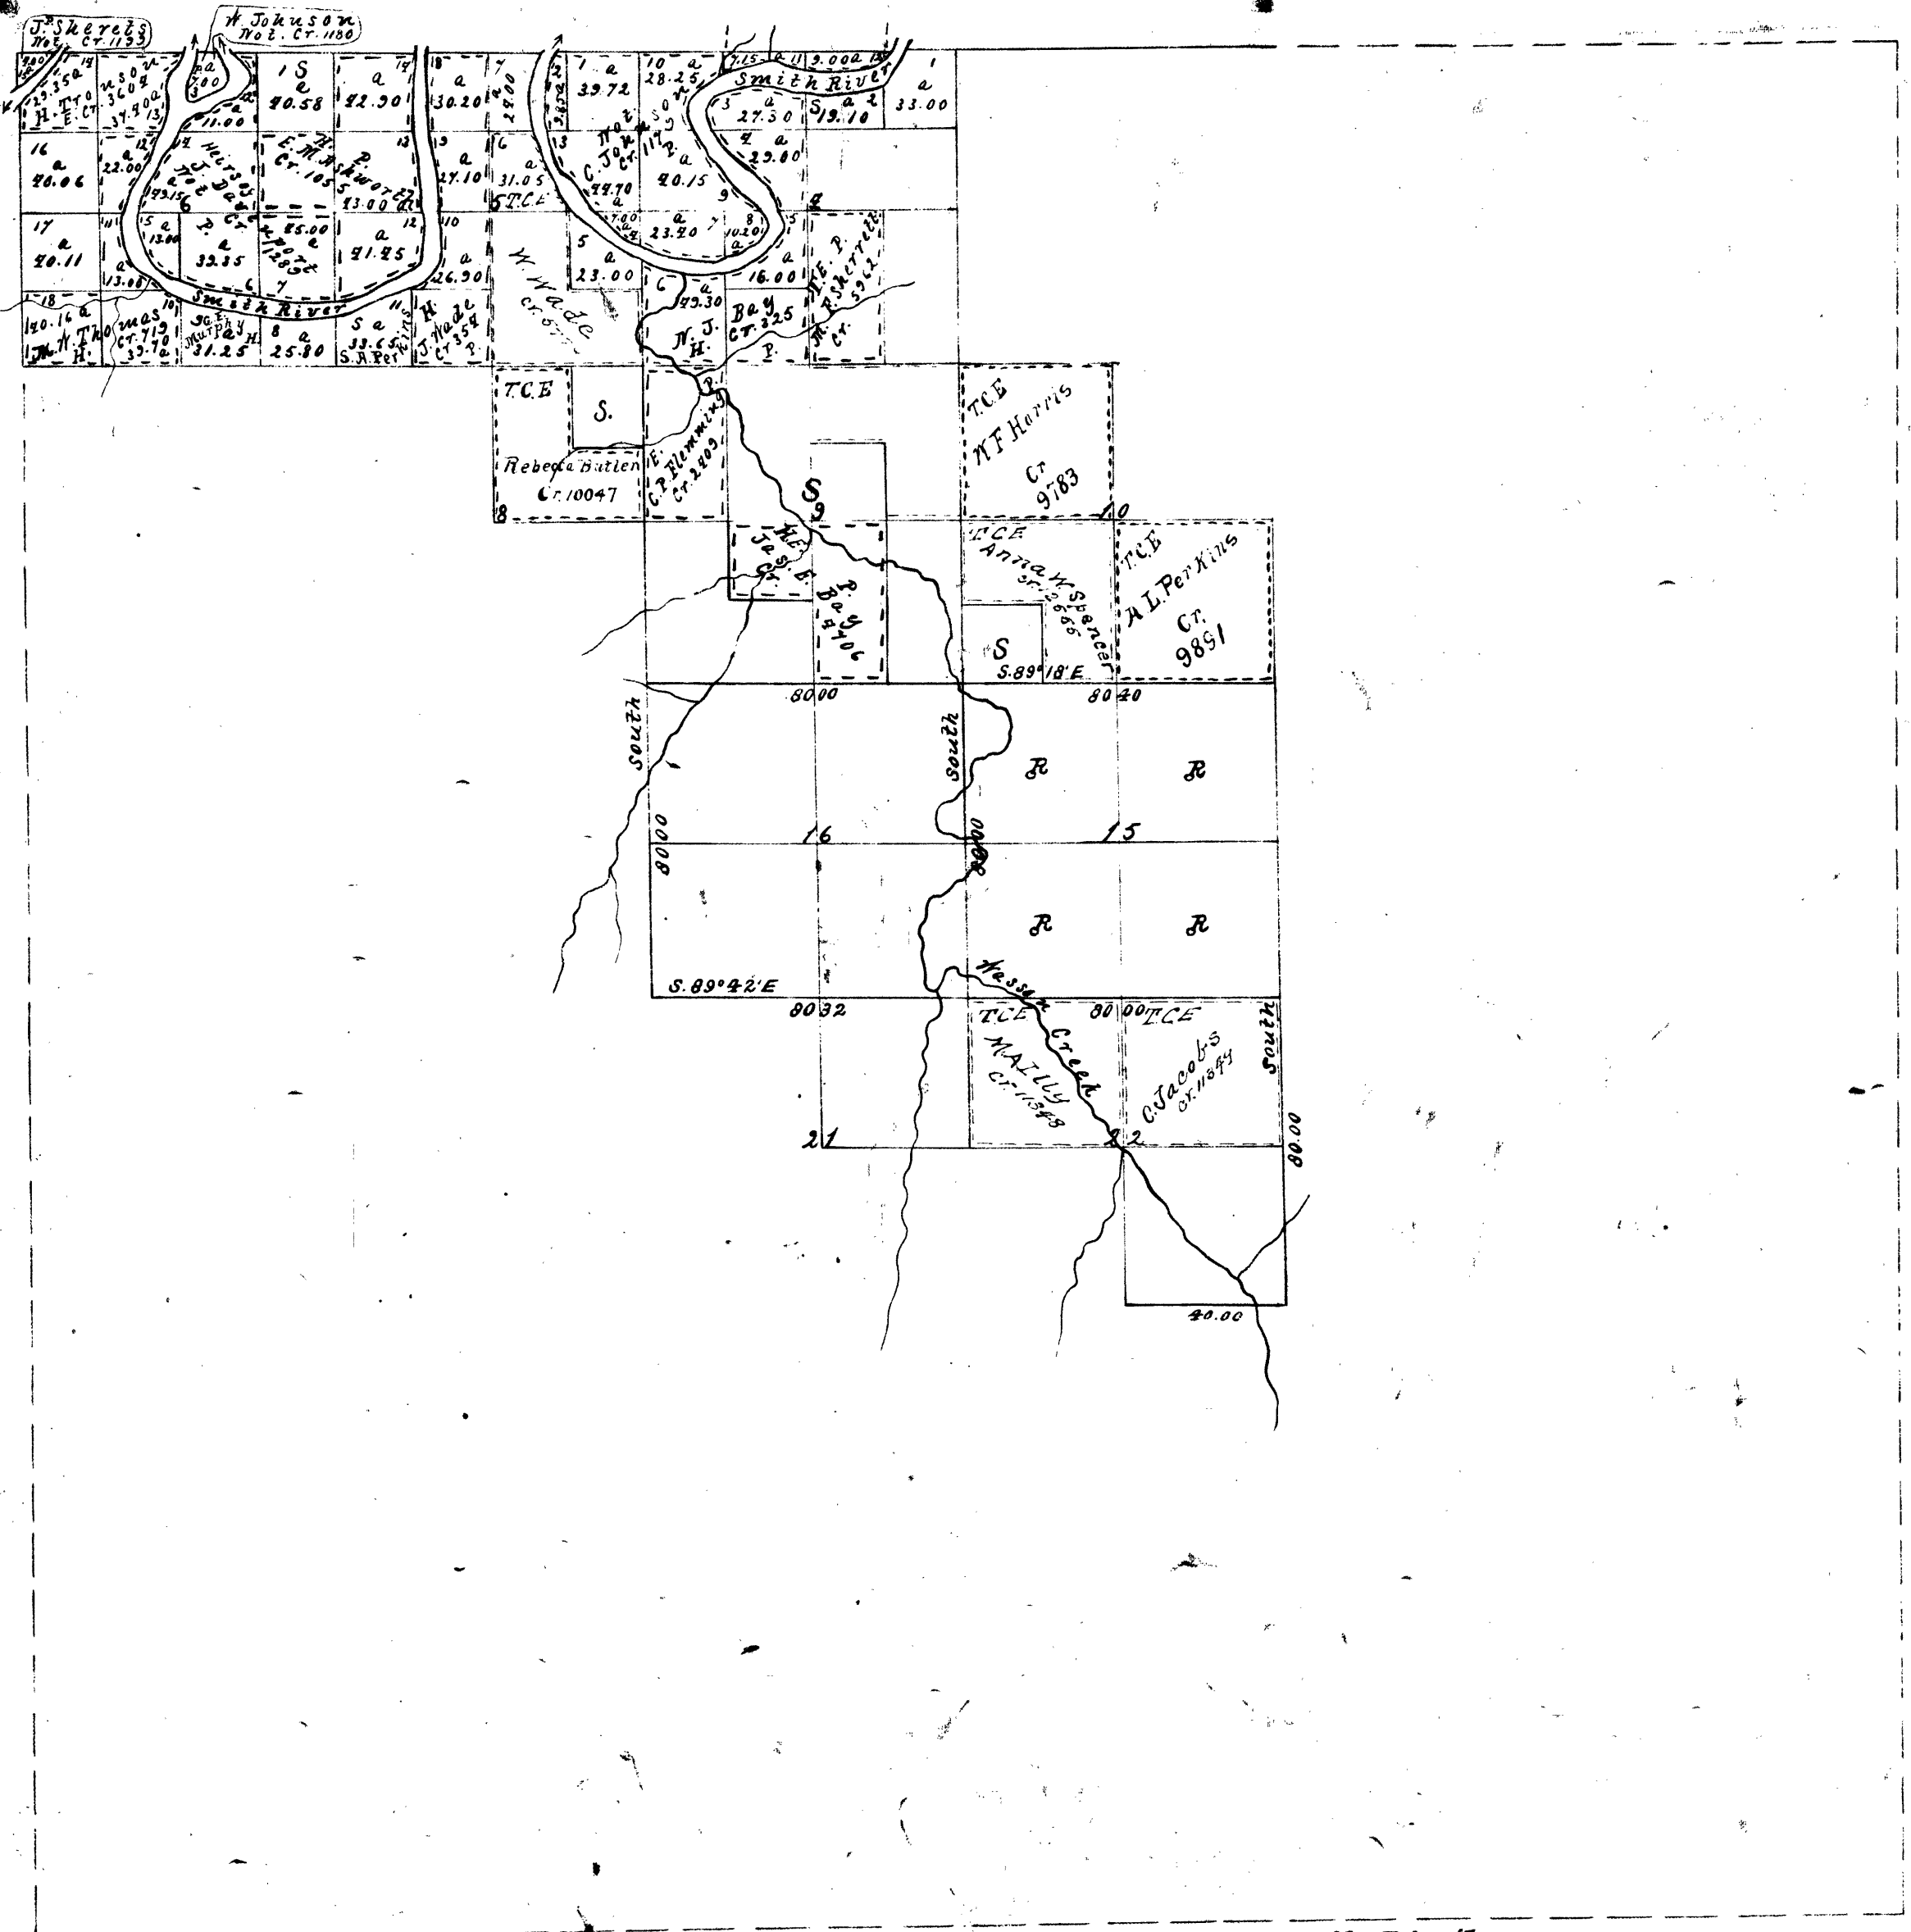

Township No. 21 South, Range No. 10 West, Willamette Meridian.

G. W. Kimball, Roseburg, Oregon.  
 Draughtsman.

R. O.V.C. Railroad Land and 30 Mile Limit.

Township No. 21 South, Range No. 10 West, Willamette Meridian.

G. W. Kimball, Roseburg, Oregon.  
 Draughtsman.

R. O. & C. Railroad Land and 30 Mile Limit.

Township No. 21 South, Range No. 10 West, of the Willamette Meridian.

P.E.S

Explanatory Notes.

P.E. Examination Entry