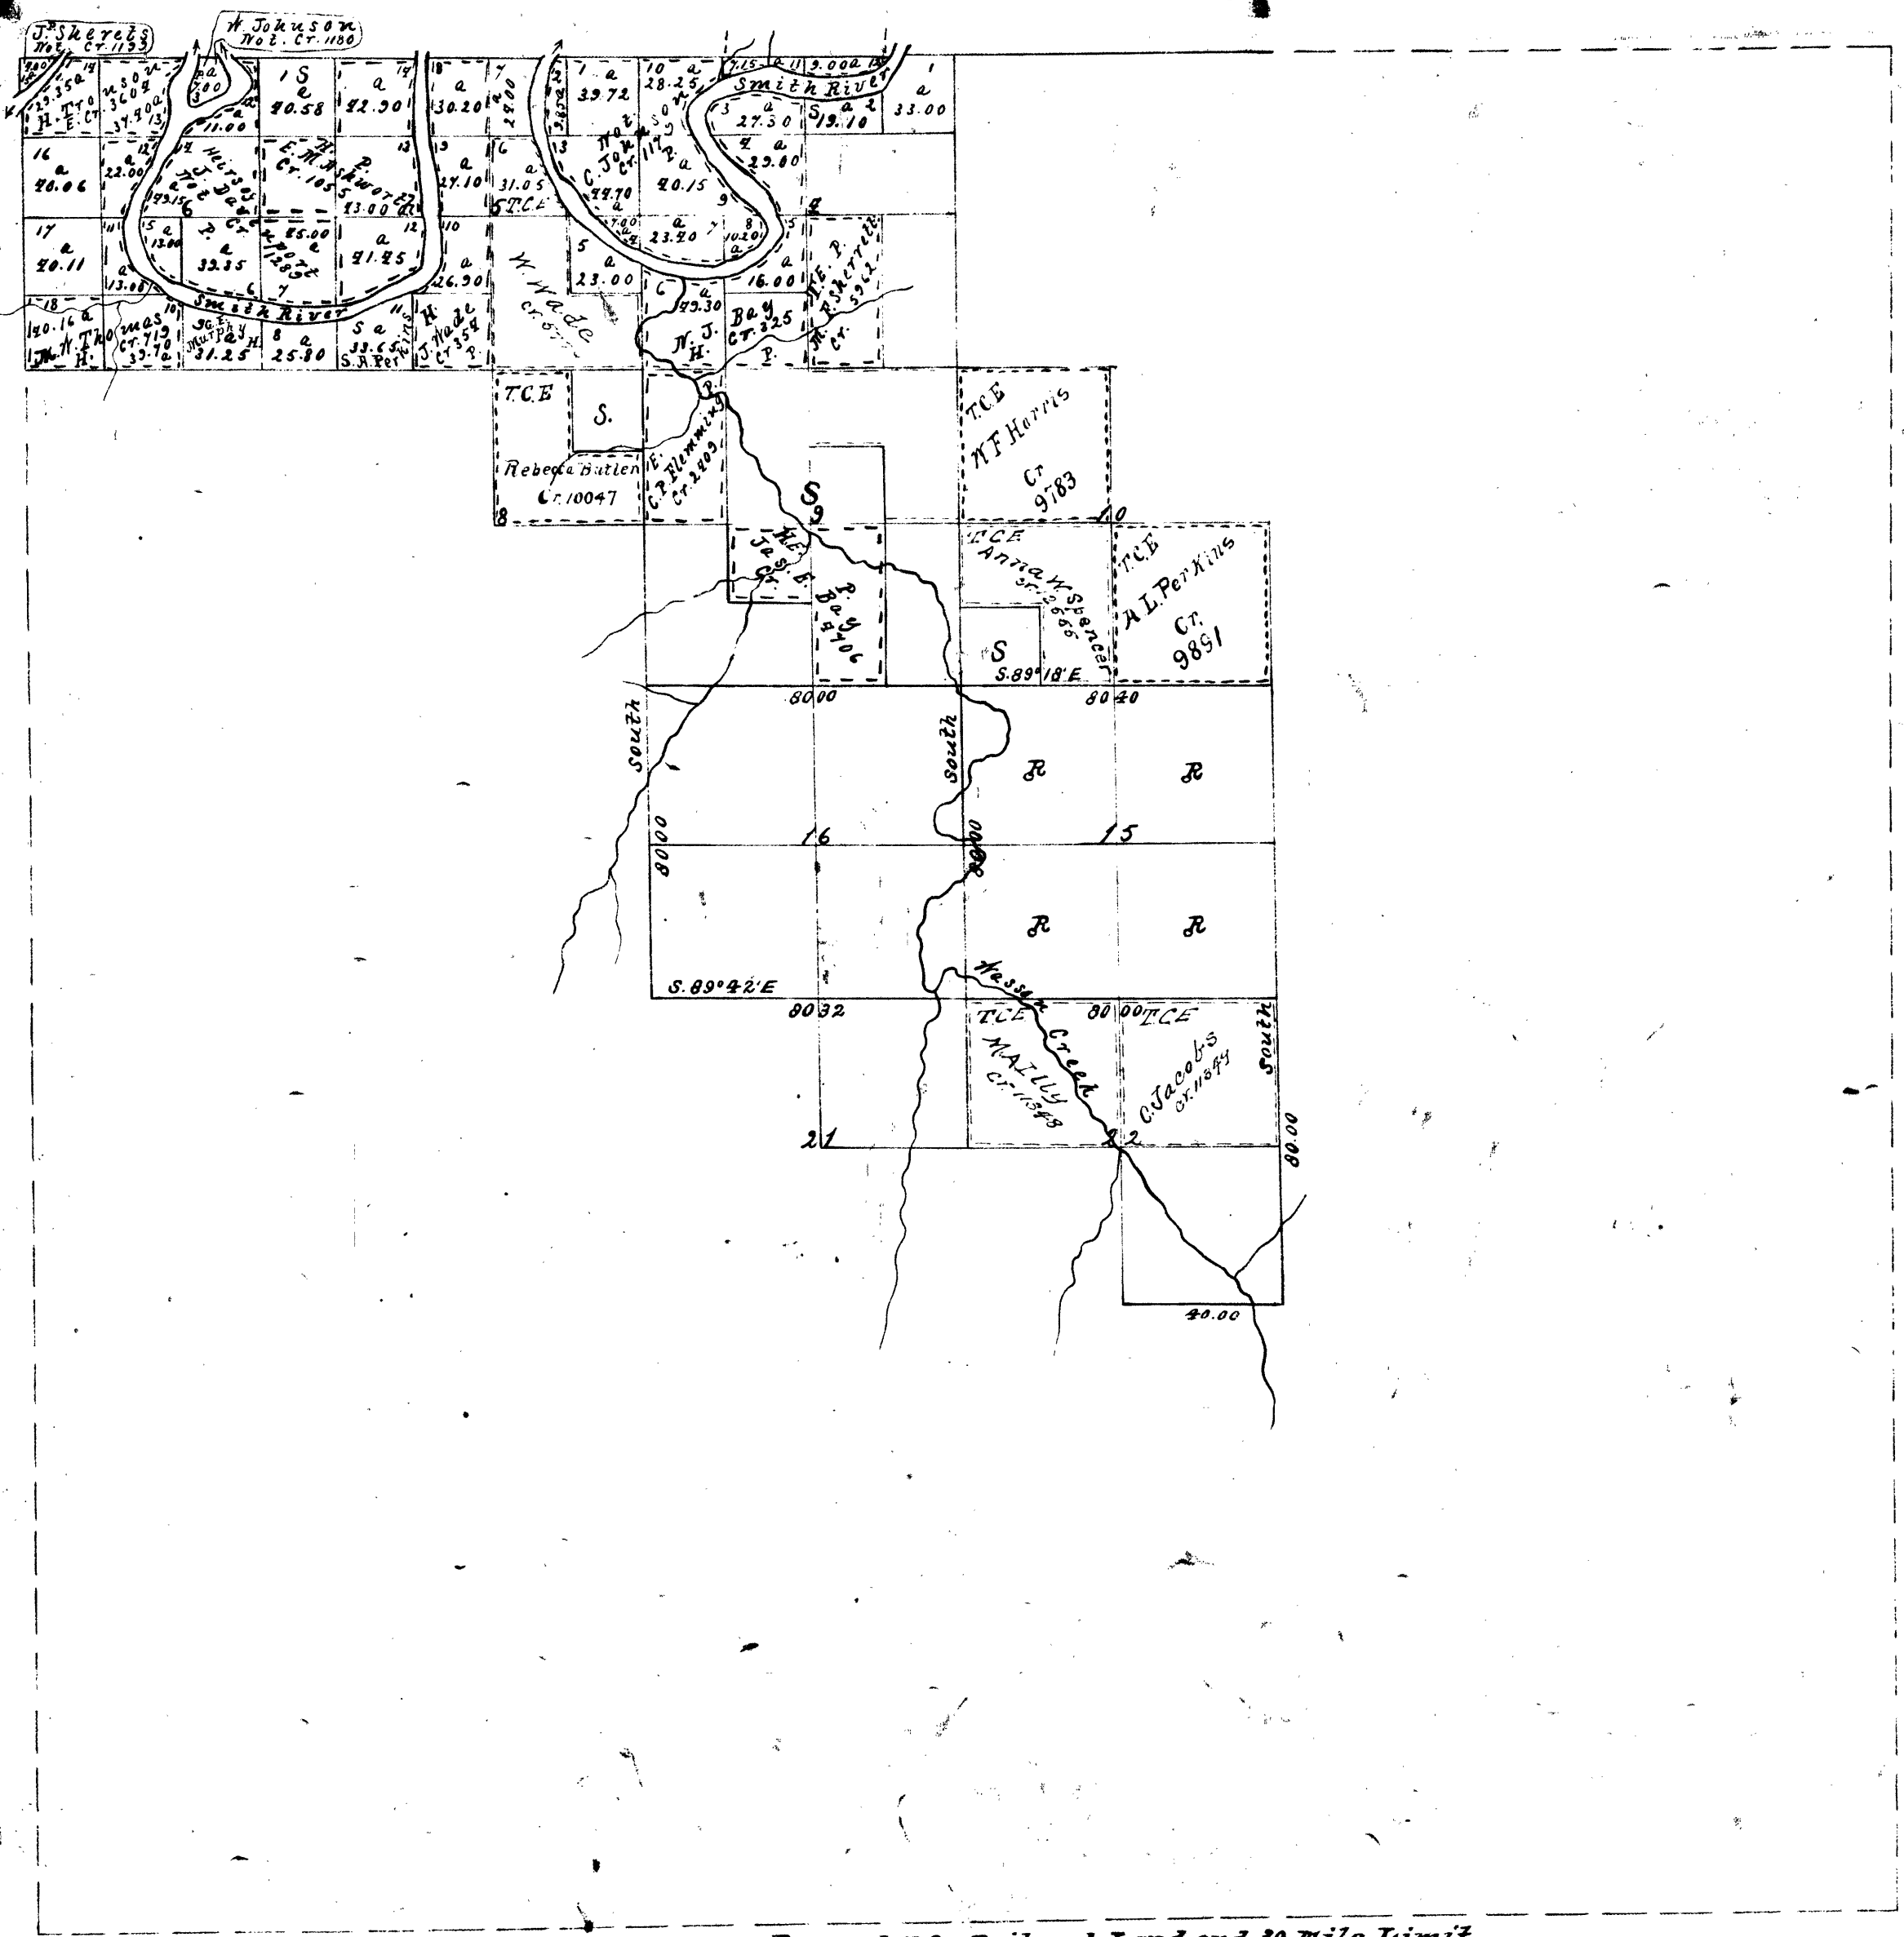

Township No. 21 South, Range No. 10 West, Willamette Meridian.

G. W. Kimball, Roseburg, Oregon.  
 Draughtsman.

R. O.V.C. Railroad Land and 30 Mile Limit.

Township No. 21 South, Range No. 10 West, Willamette Meridian.

G. W. Kimball, Roseburg, Oregon.  
 Draughtsman.

R. O. & C. Railroad Land and 30 Mile Limit.

Township No. 21 South, Range No. 10 West, of the Willamette Meridian.

P.E.S

Explanatory Notes.

P.E. Examination Entry