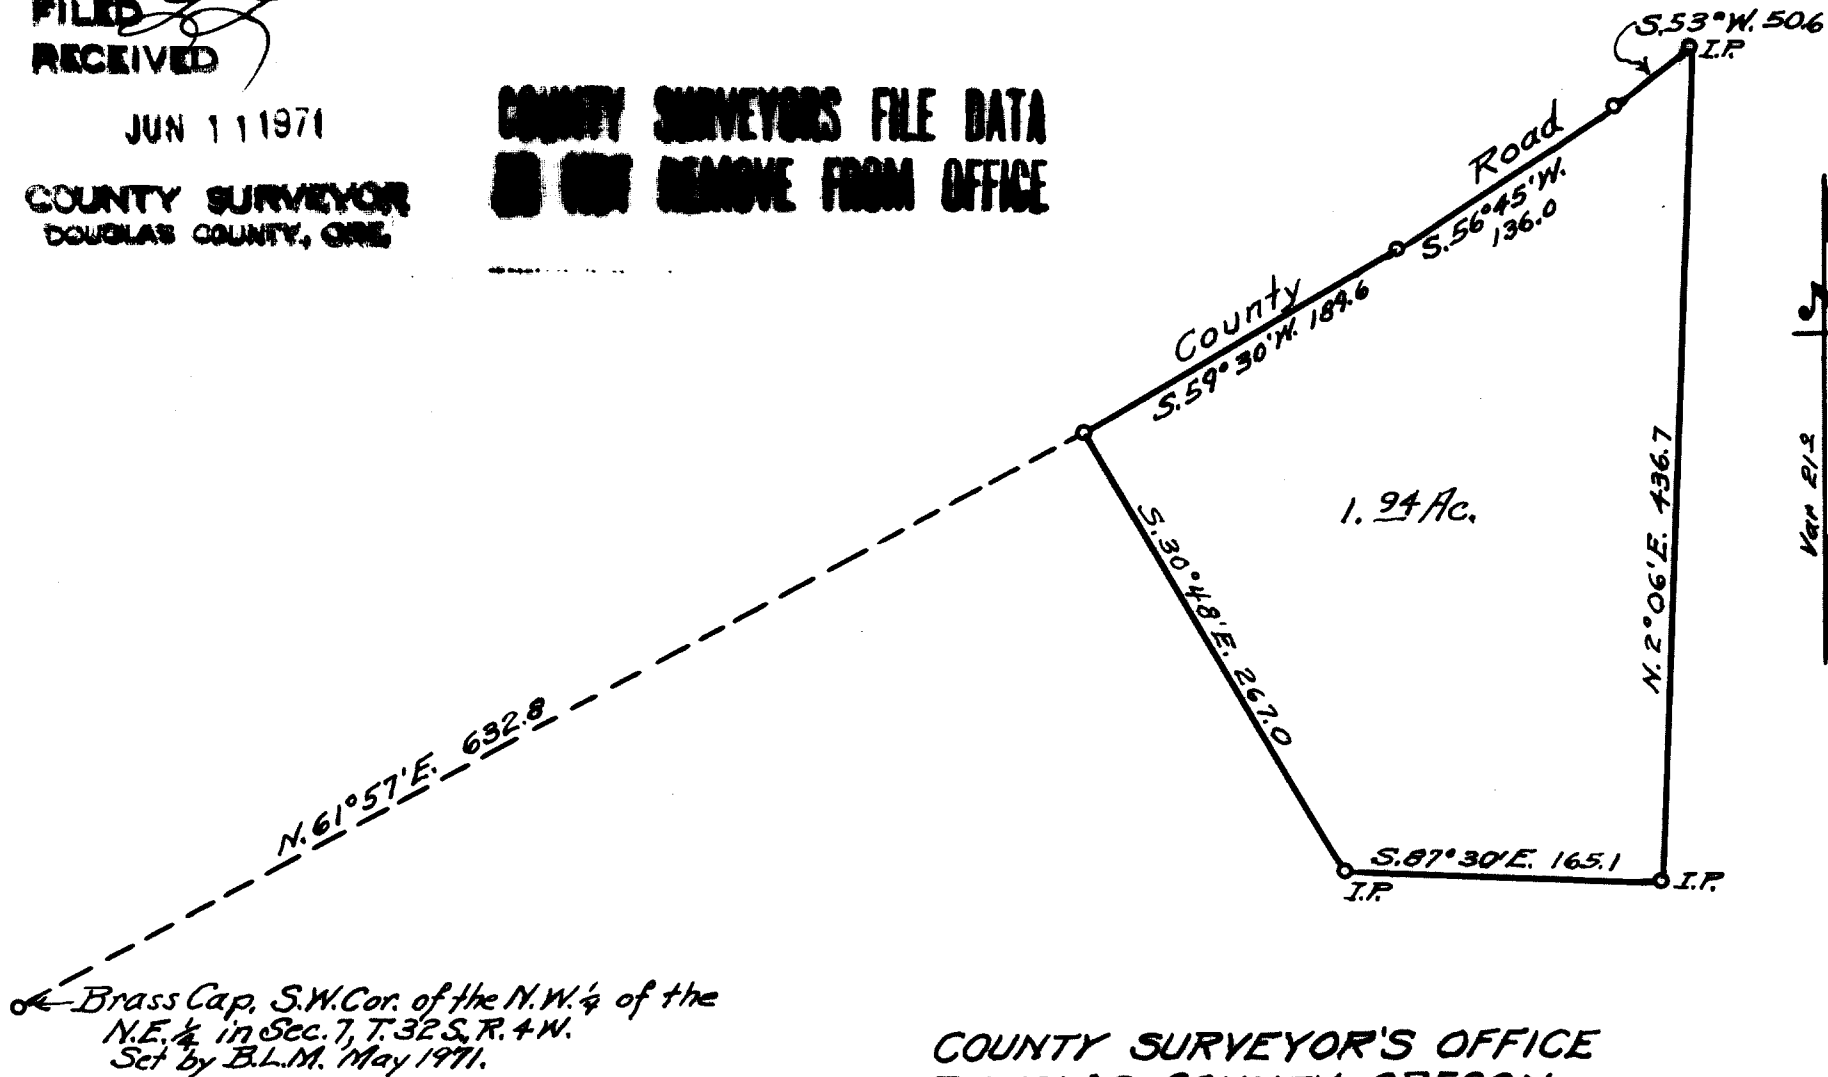

FILED  
RECEIVED

JUN 11 1971

COUNTY SURVEYOR  
DOUGLAS COUNTY, ORE.

COUNTY SURVEYORS FILE DATA  
DO NOT REMOVE FROM OFFICE

COUNTY SURVEYOR'S OFFICE  
DOUGLAS COUNTY, OREGON  
SURVEY FOR  
ORLO WORLEY IN SEC. 7, T. 32 S., R. 4 W.  
GEO. J. WENDEROTH, DEPUTY. JUNE 1971  
Scale 1" = 100ft.

REGISTERED  
OREGON  
LAND SURVEYOR

*Geo. J. Wenderoth*

MARCH 19, 1944  
George J. Wenderoth  
5