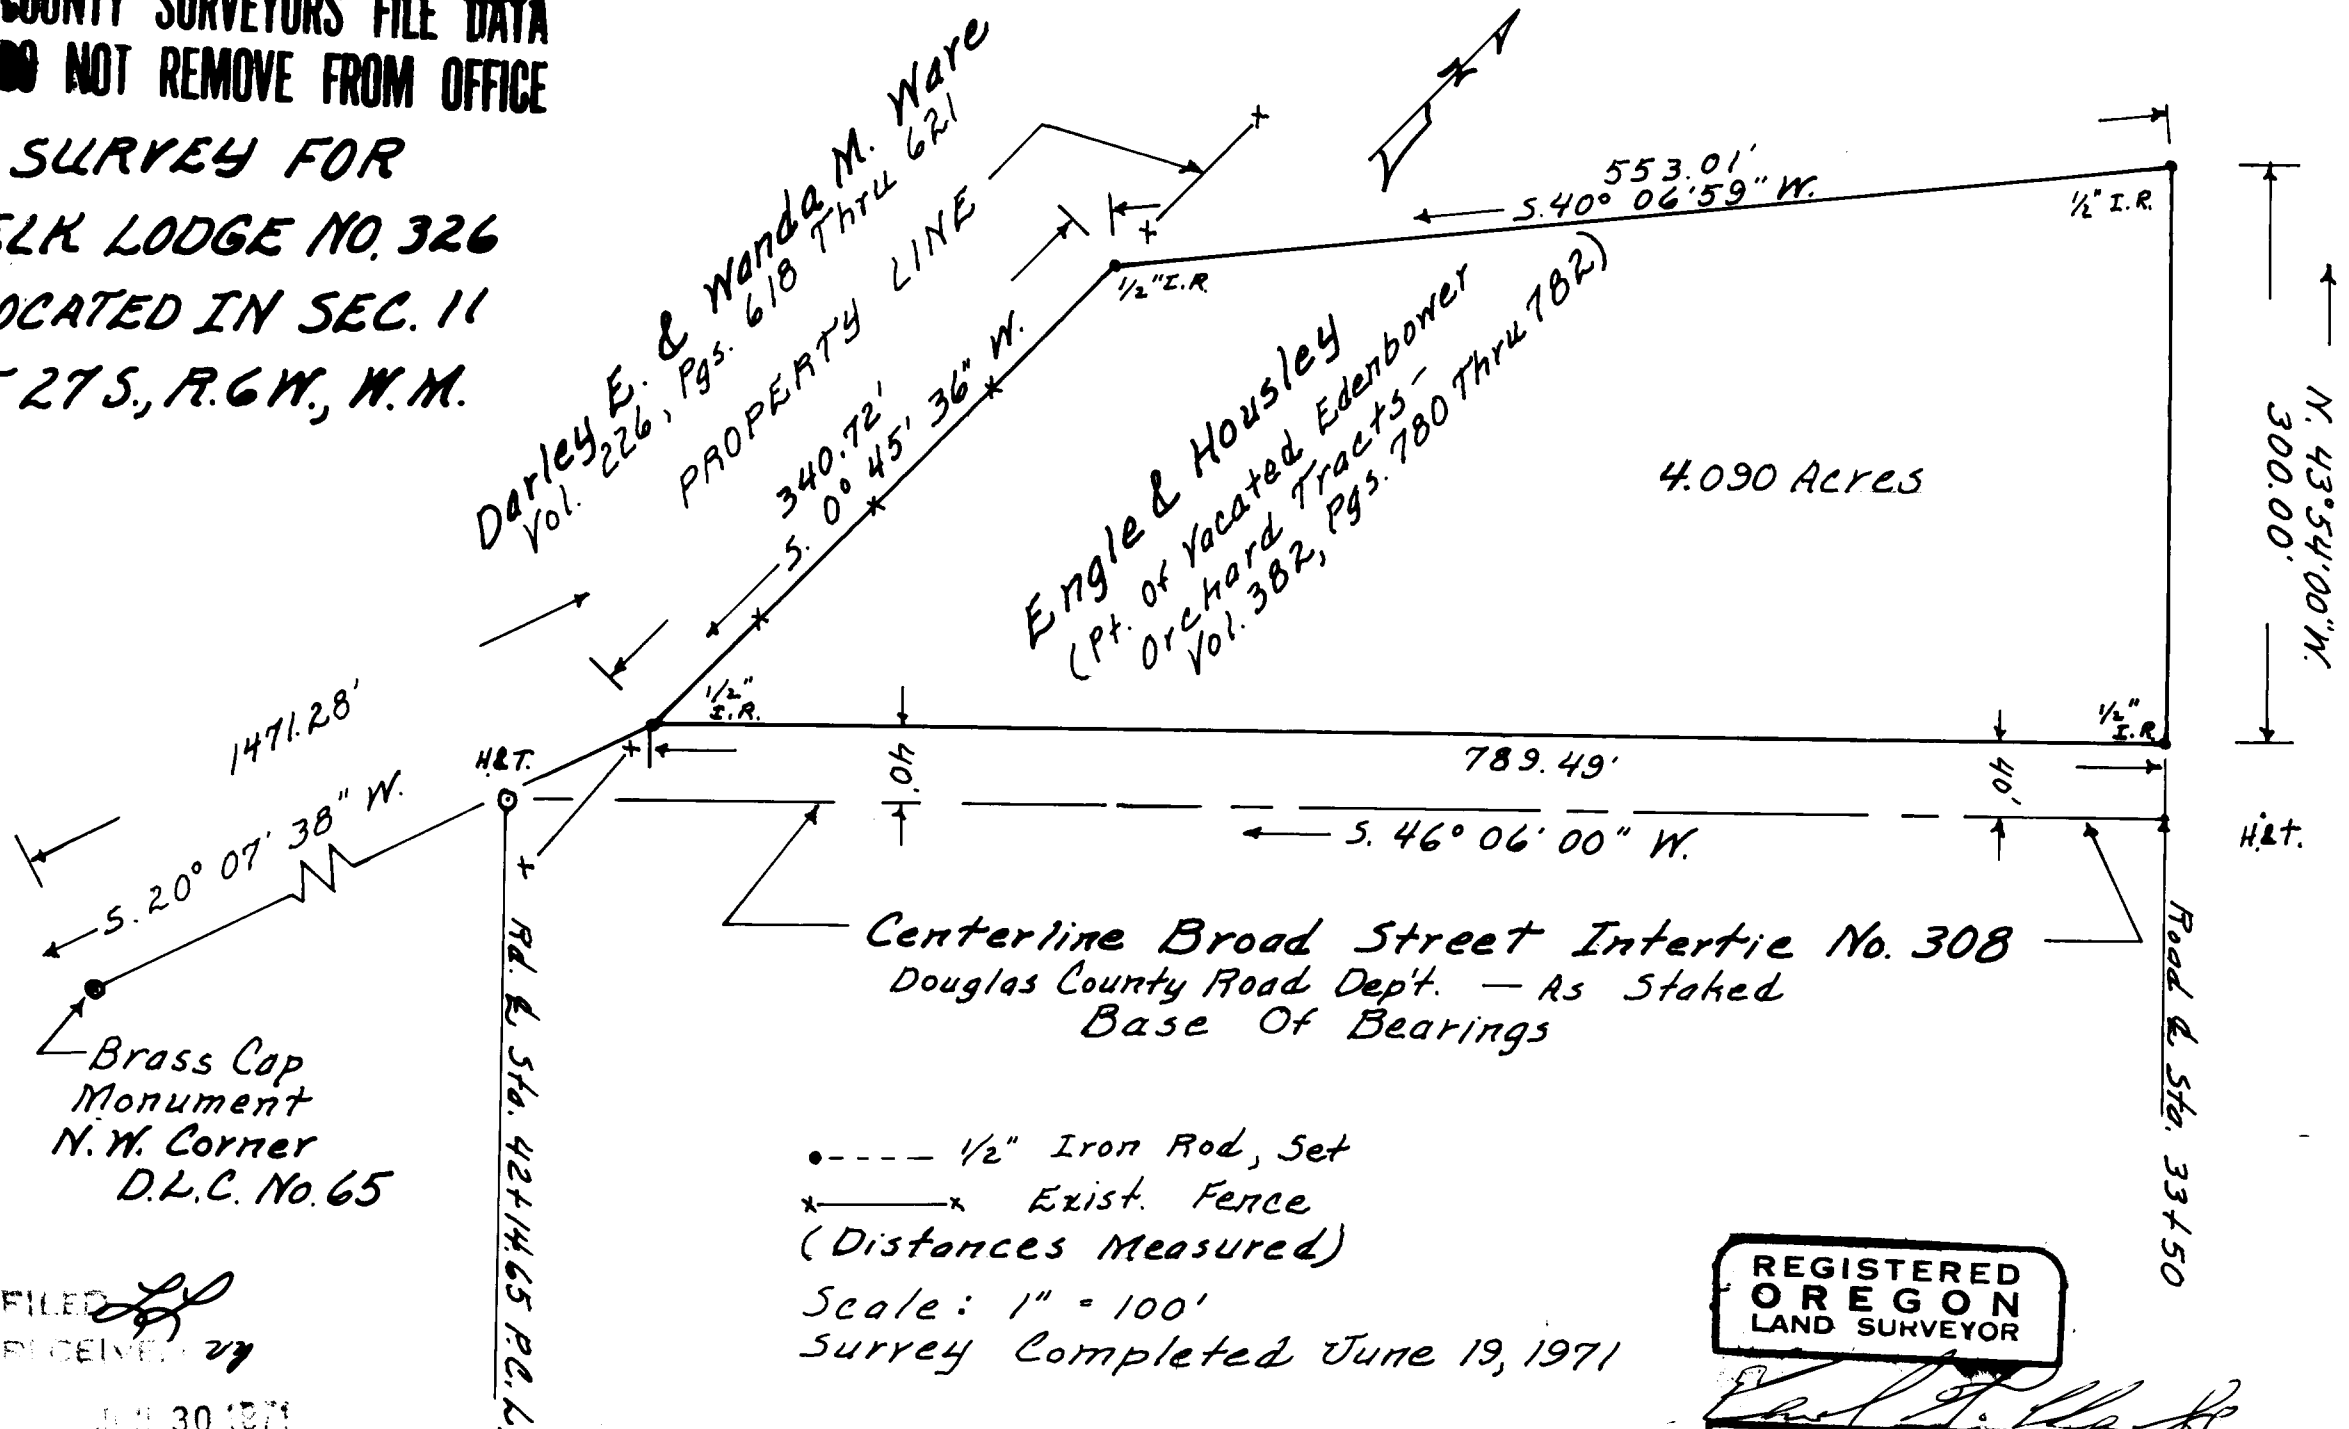

COUNTY SURVEYORS FILE DATA
DO NOT REMOVE FROM OFFICE

SURVEY FOR
ELK LODGE NO. 326
LOCATED IN SEC. 11
T. 27 S., R. 6 W., N. M.

FILED
RECEIVED
JUL 30 1971

COUNTY SURVEYOR
DOUGLAS COUNTY, ORE.

REGISTERED
OREGON
LAND SURVEYOR

JULY 12, 1968
EARL T. CLARK
843

5 Photos 55/199A

Description of Survey
for

EKS Lodge No. 326

% Jim Polier

In

Sec. 11, T. 27S., R. 6 W., W.M.

June 19, 1971

S. File No. 55/199b

(SEE FOLDER FOR REMAINING INFO.)