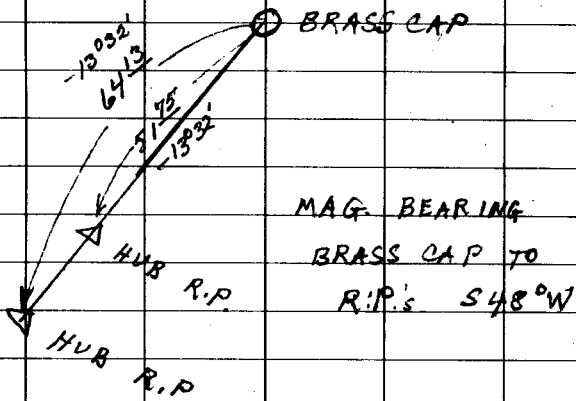

SET REFERENCE HUBS

FBR 1/4 COR. S1 T32 SR3W
312

Pen. #69

MAG. BEARING
BRASS CAP TO
R.P.'s S48°W

BRASS CAP REMOVED

TO BE REPLACED LATER

FROM R.P.'S MAY 6, 1964

Milo E. Godfrey