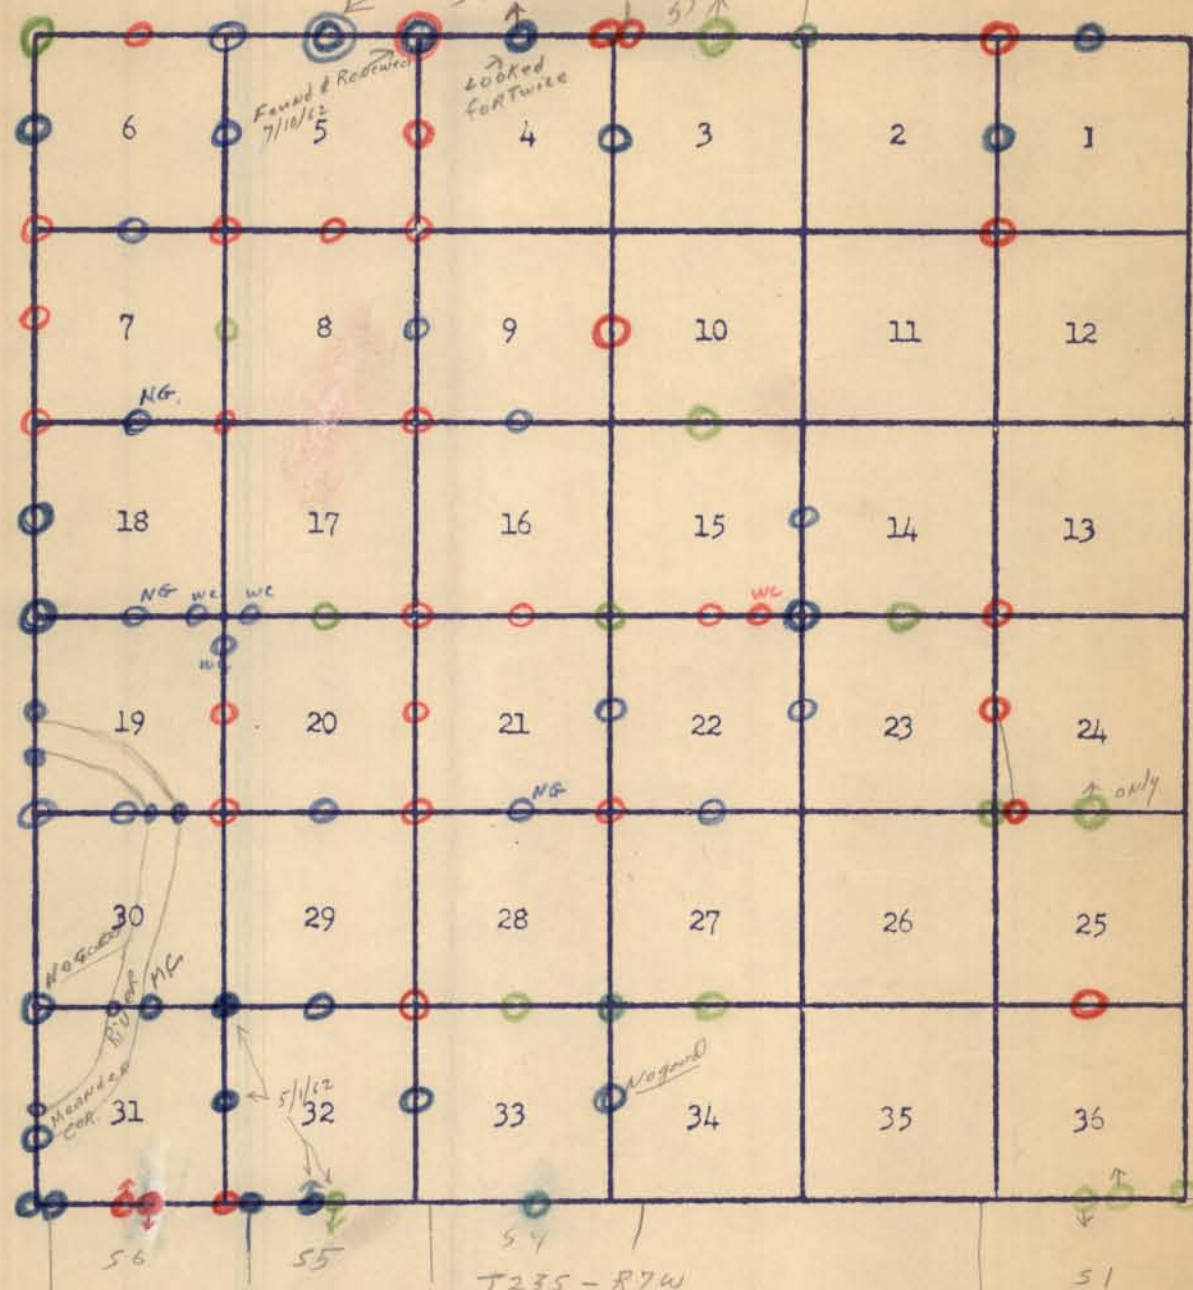

M. Godfrey
V. Tracy
C. Putnam

TWP 22 S., RGE 7 W., W.M.

(NOT FOUND in two searches) T 215 - R 7 W only

T 225
R 8 W

T 225
R 6 W

- - CORNERS Found & Renewed
- - CORNERS Found & used
- - CORNERS NOT found

11 20
5