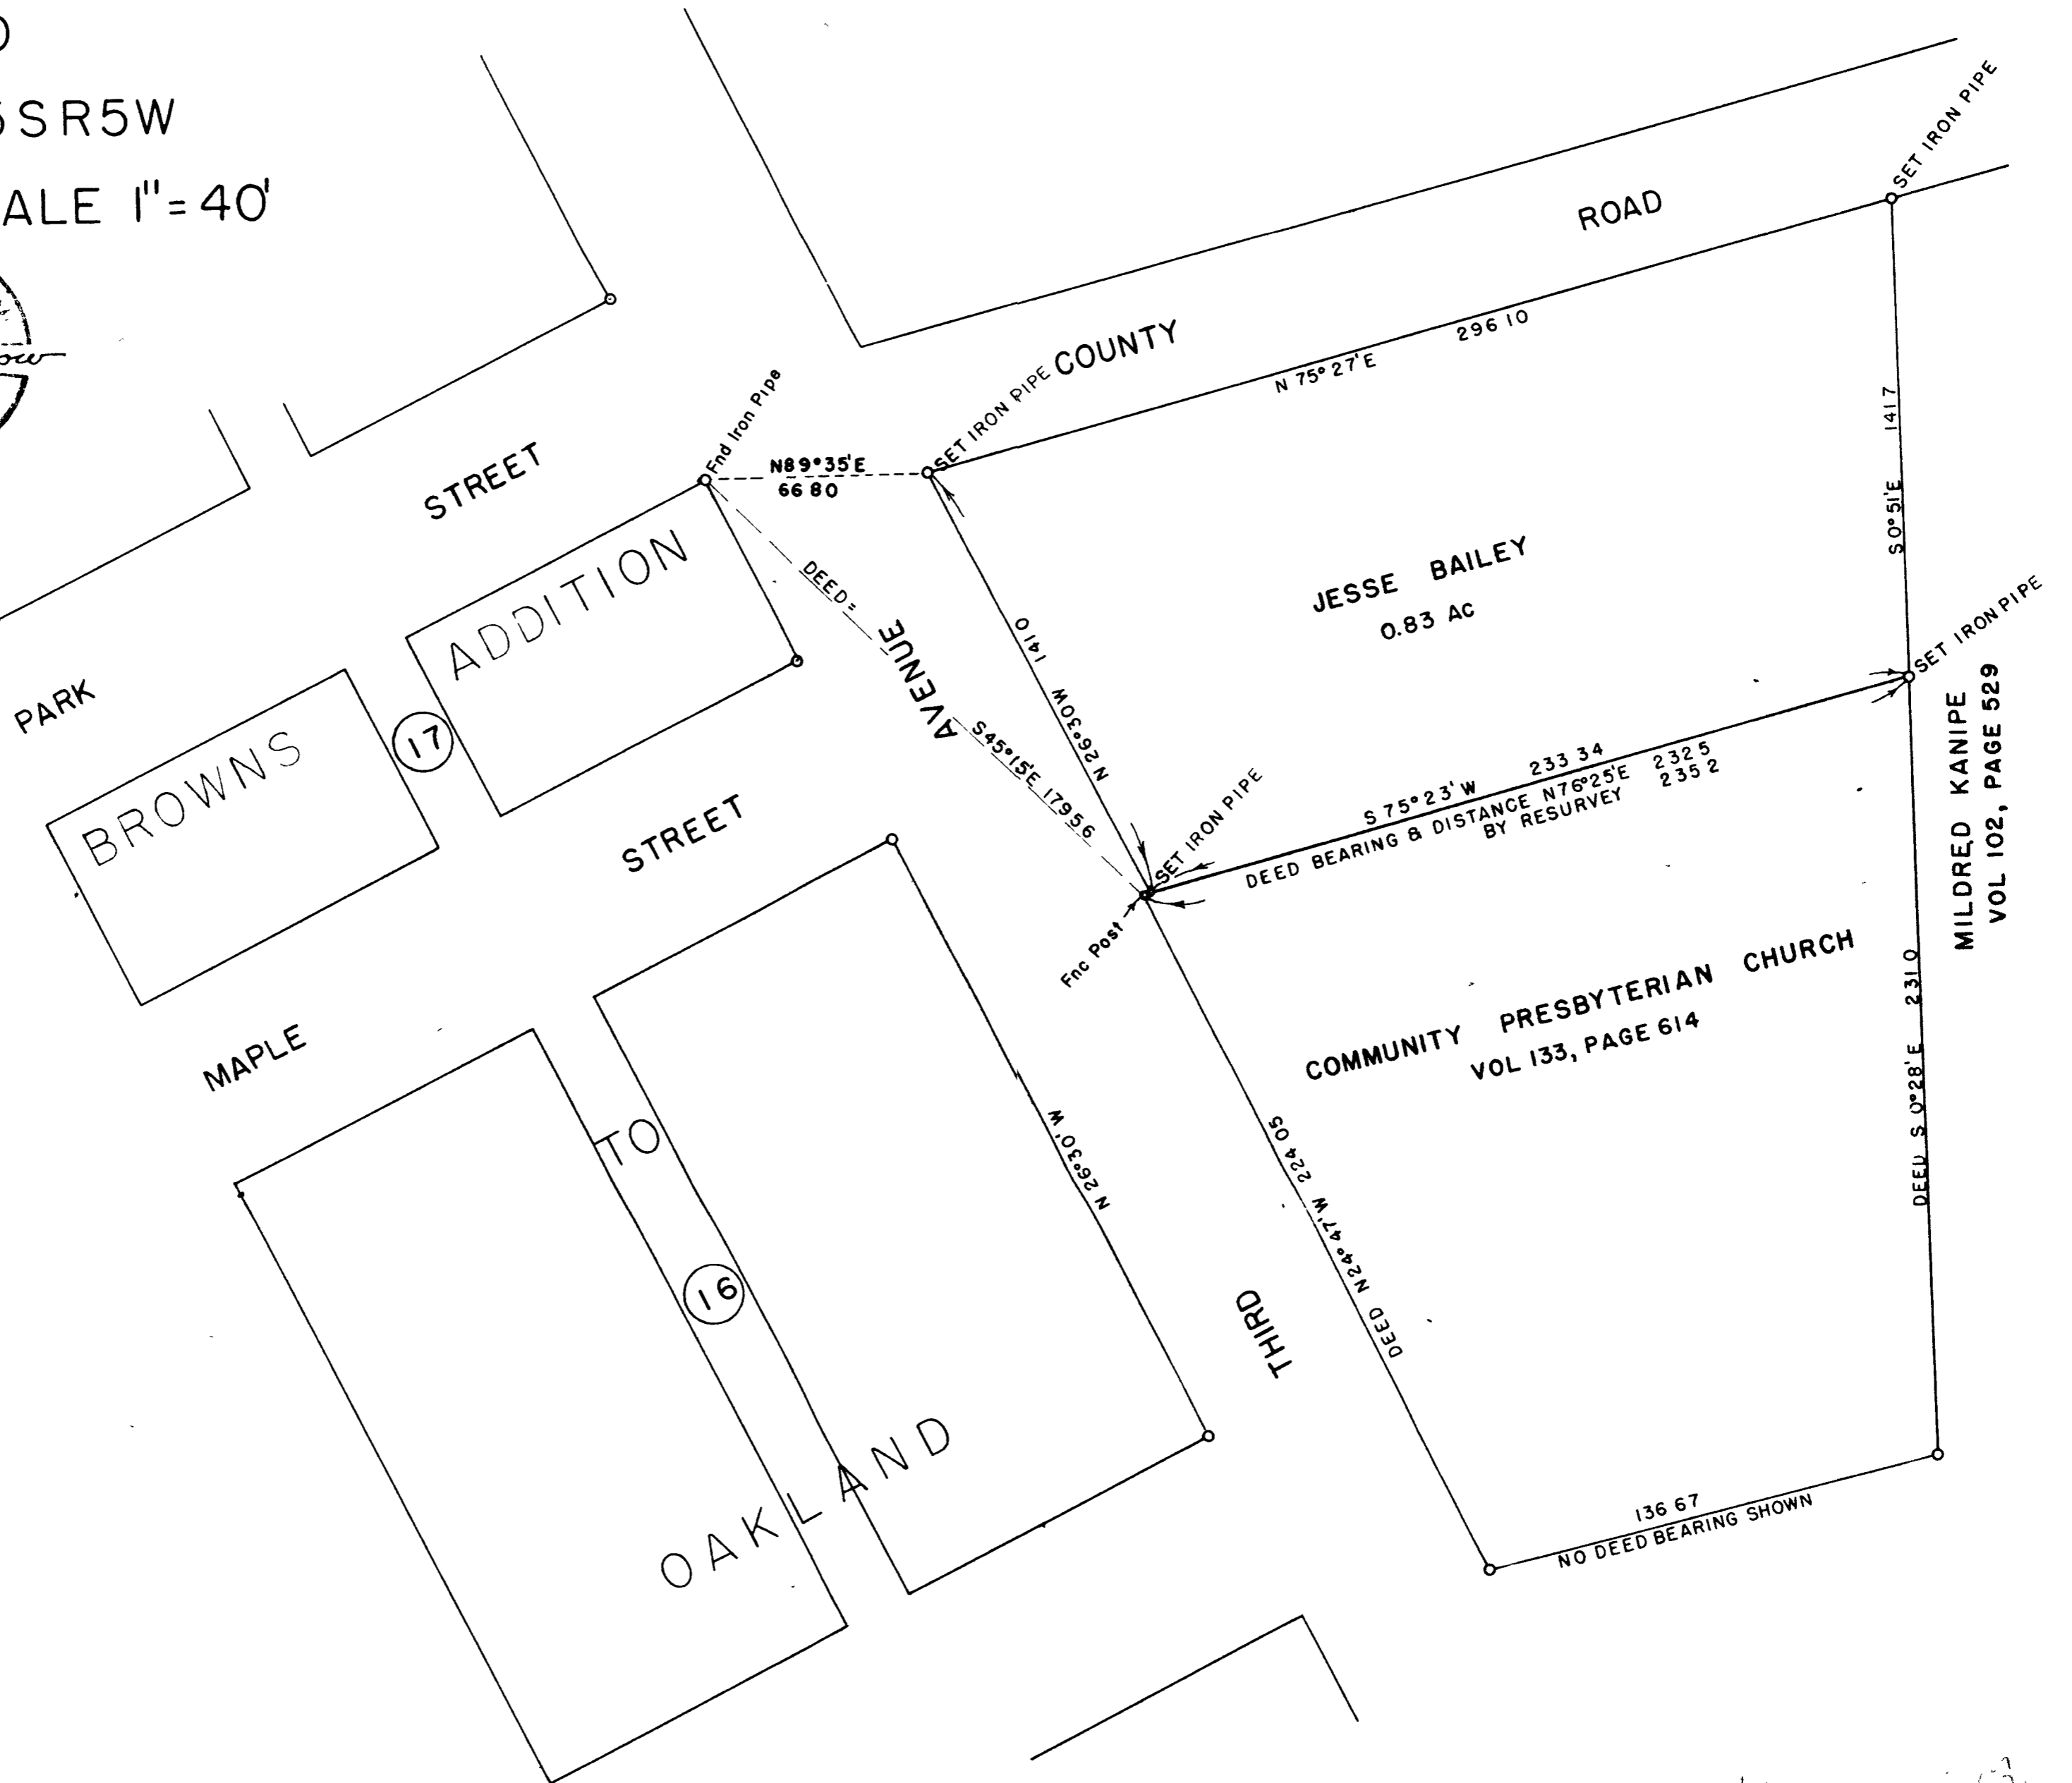

JESSE BAILEY  
 OAKLAND  
 SECTION 4, T.25SR5W  
 MARCH 1954 SCALE 1" = 40'

MILDRED KANIPE  
 VOL 102, PAGE 529

FOR INFO  
 T.M.C. 11-15-63