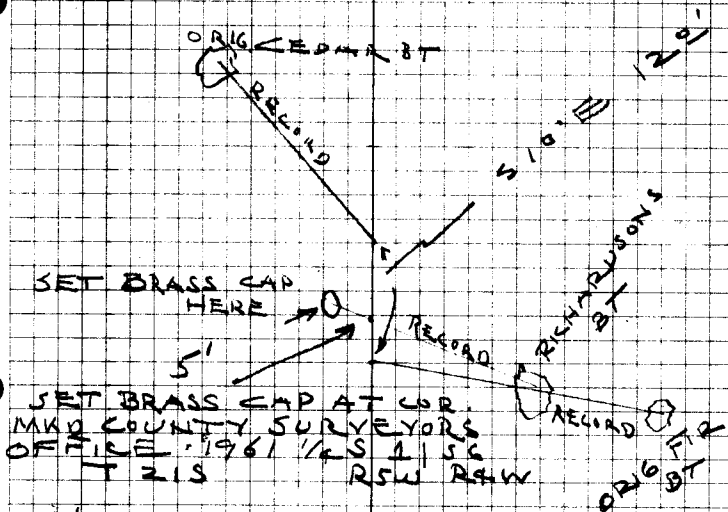

RENEW 1/4 COR 1 | 6 T213
 RSW RAW

FOUND - ORIG. 36" NOW 60" CEDAR
 SHOWS GOOD SPRING ON
 ROTTEN FIR STUMPS WE DO NOT
 GOOD SPRING NEAR BRASS
 WE ALSO FIND RICHARDSON'S
 BT AS RECORDED BUT DO NOT
 FIND AUTO SPRING SET FOR
 COR.

WE FIND BT TRUS

NEW BT
 12" W. FIR BEARS N 38° W 172
 SCRIBED 1/4 S 1 CS BT

JUNE 19-61

H. D.

C.S. File No. 49/68-9

DIETZGEN NO. 385-6