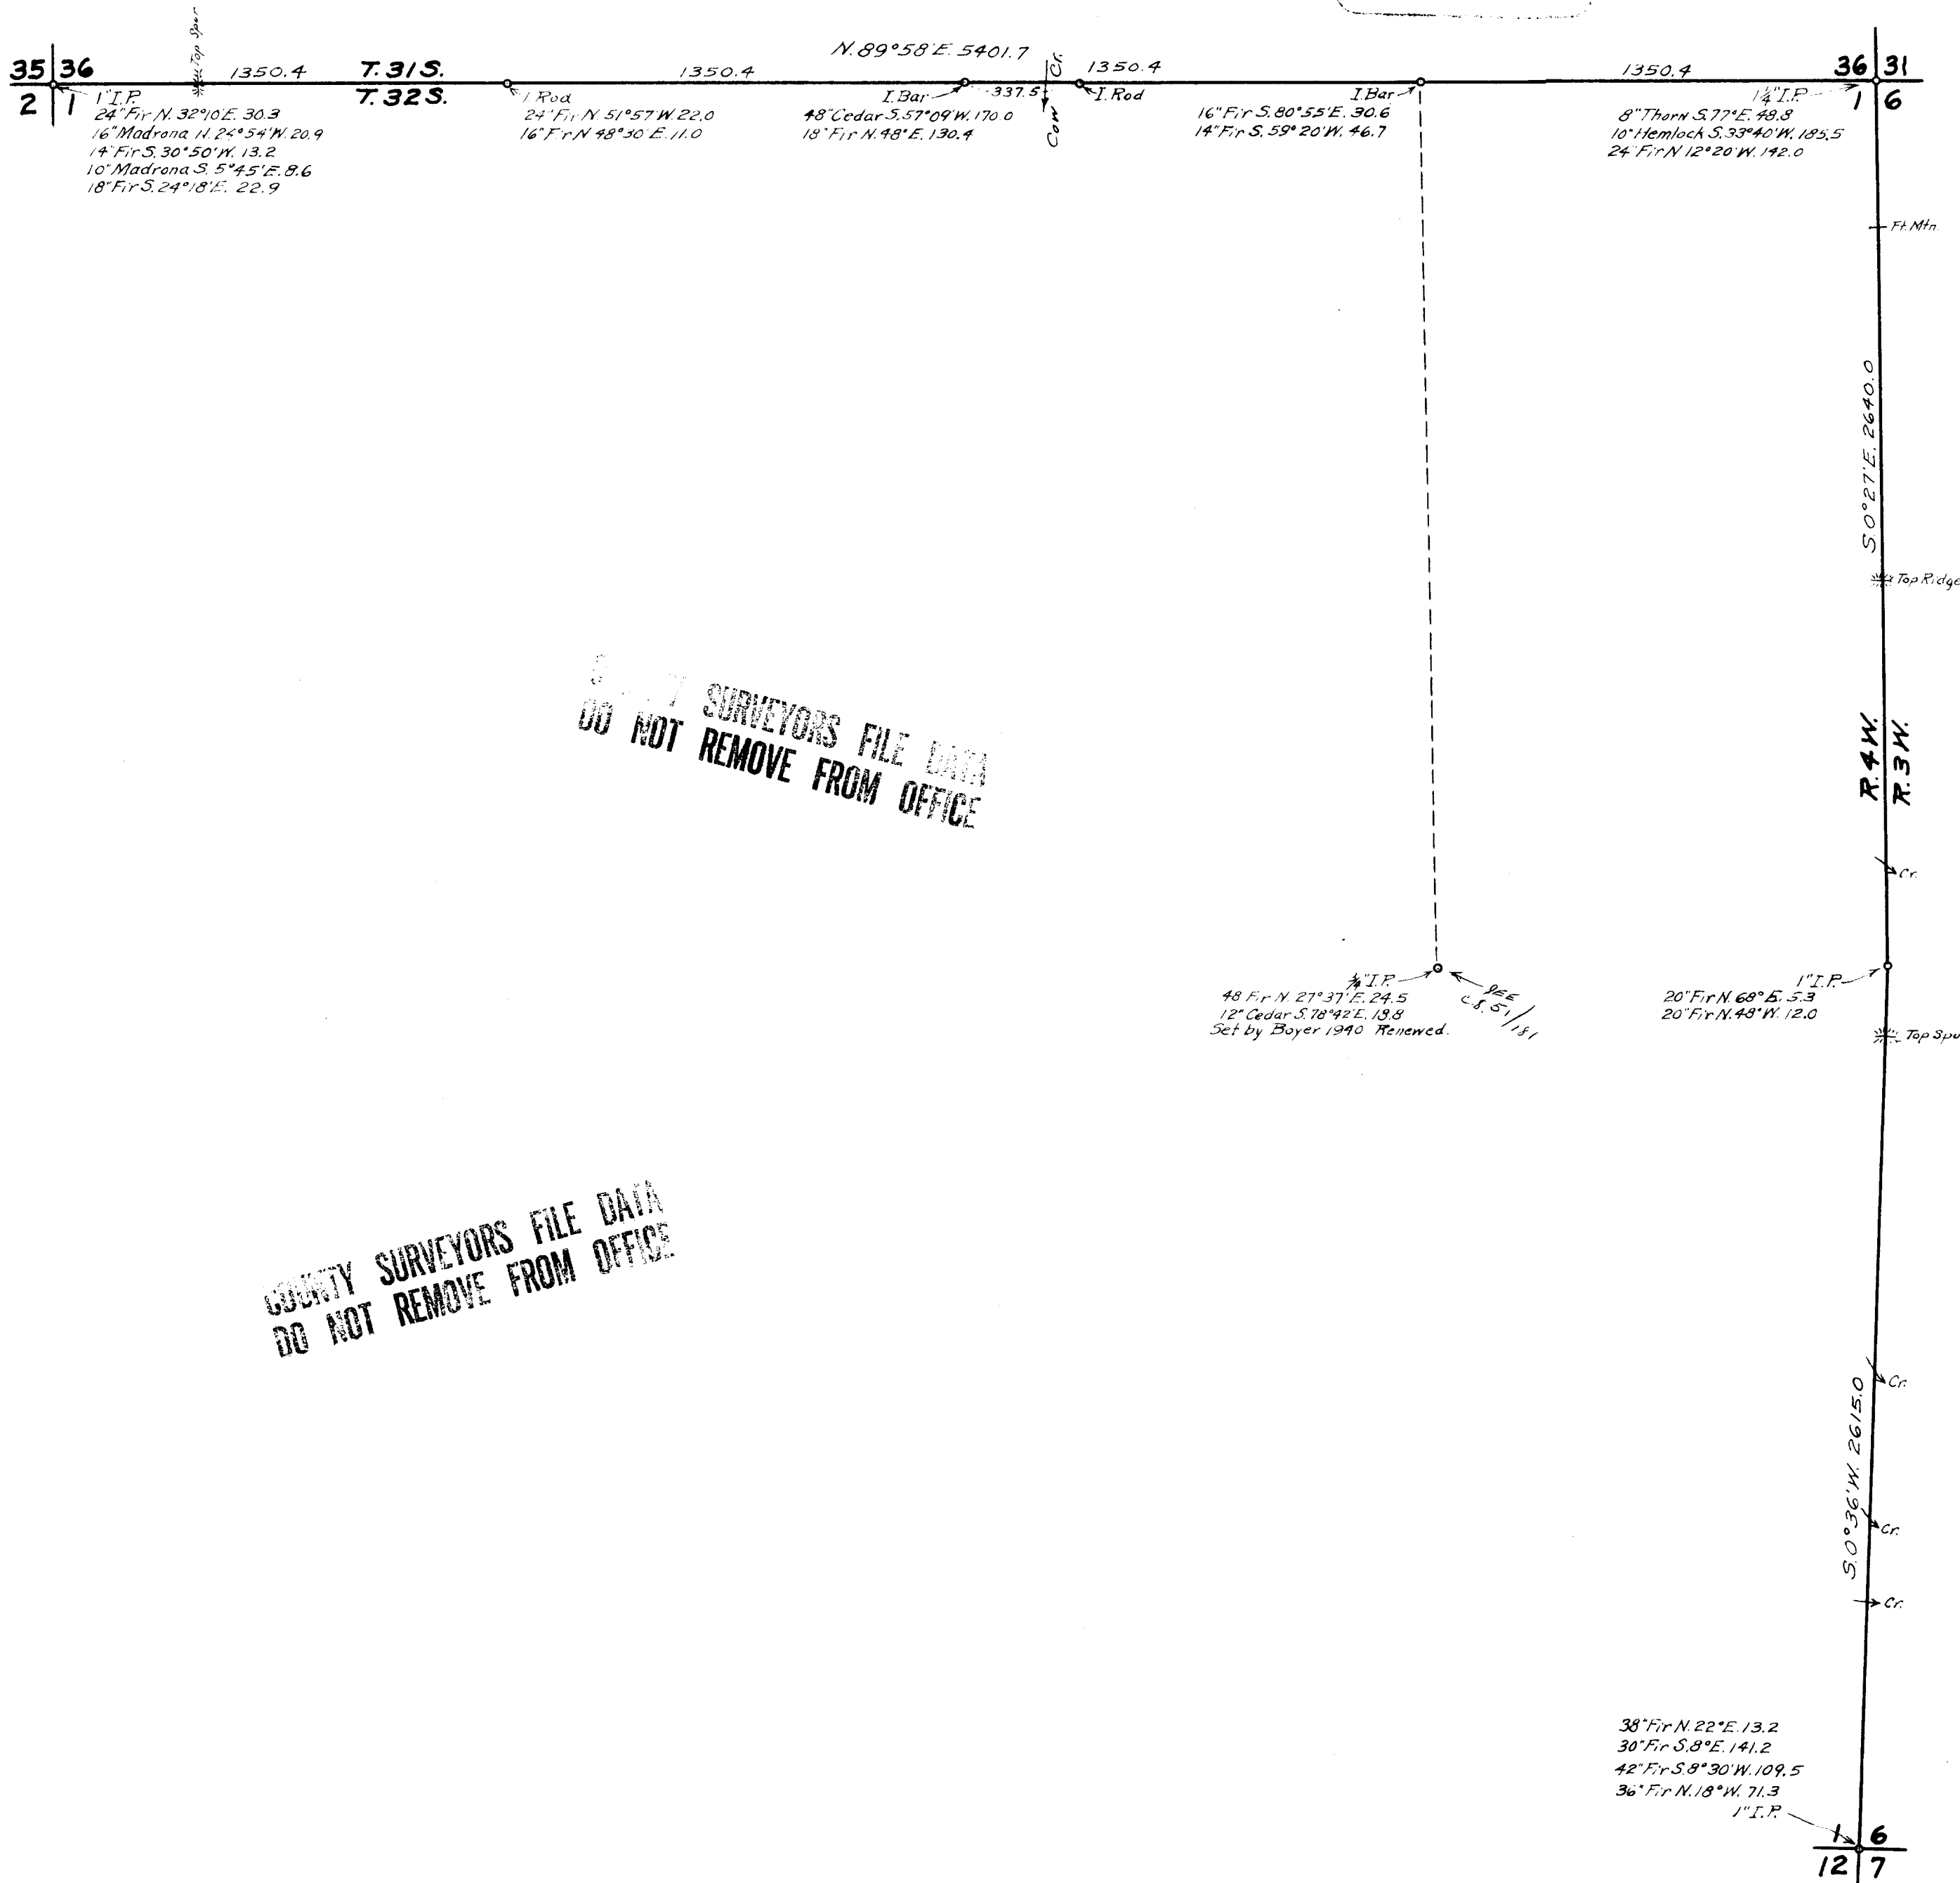

O. Worley 1951
H.D. Hauck 1955

COUNTY SURVEYOR'S OFFICE
DOUGLAS COUNTY, OREGON.
Surveys in
SECTION 1, T. 32 S., R. 4 W. W.M.

Geo. J. Wendert

COUNTY SURVEYORS FILE DATA
DO NOT REMOVE FROM OFFICE

COUNTY SURVEYORS FILE DATA
DO NOT REMOVE FROM OFFICE