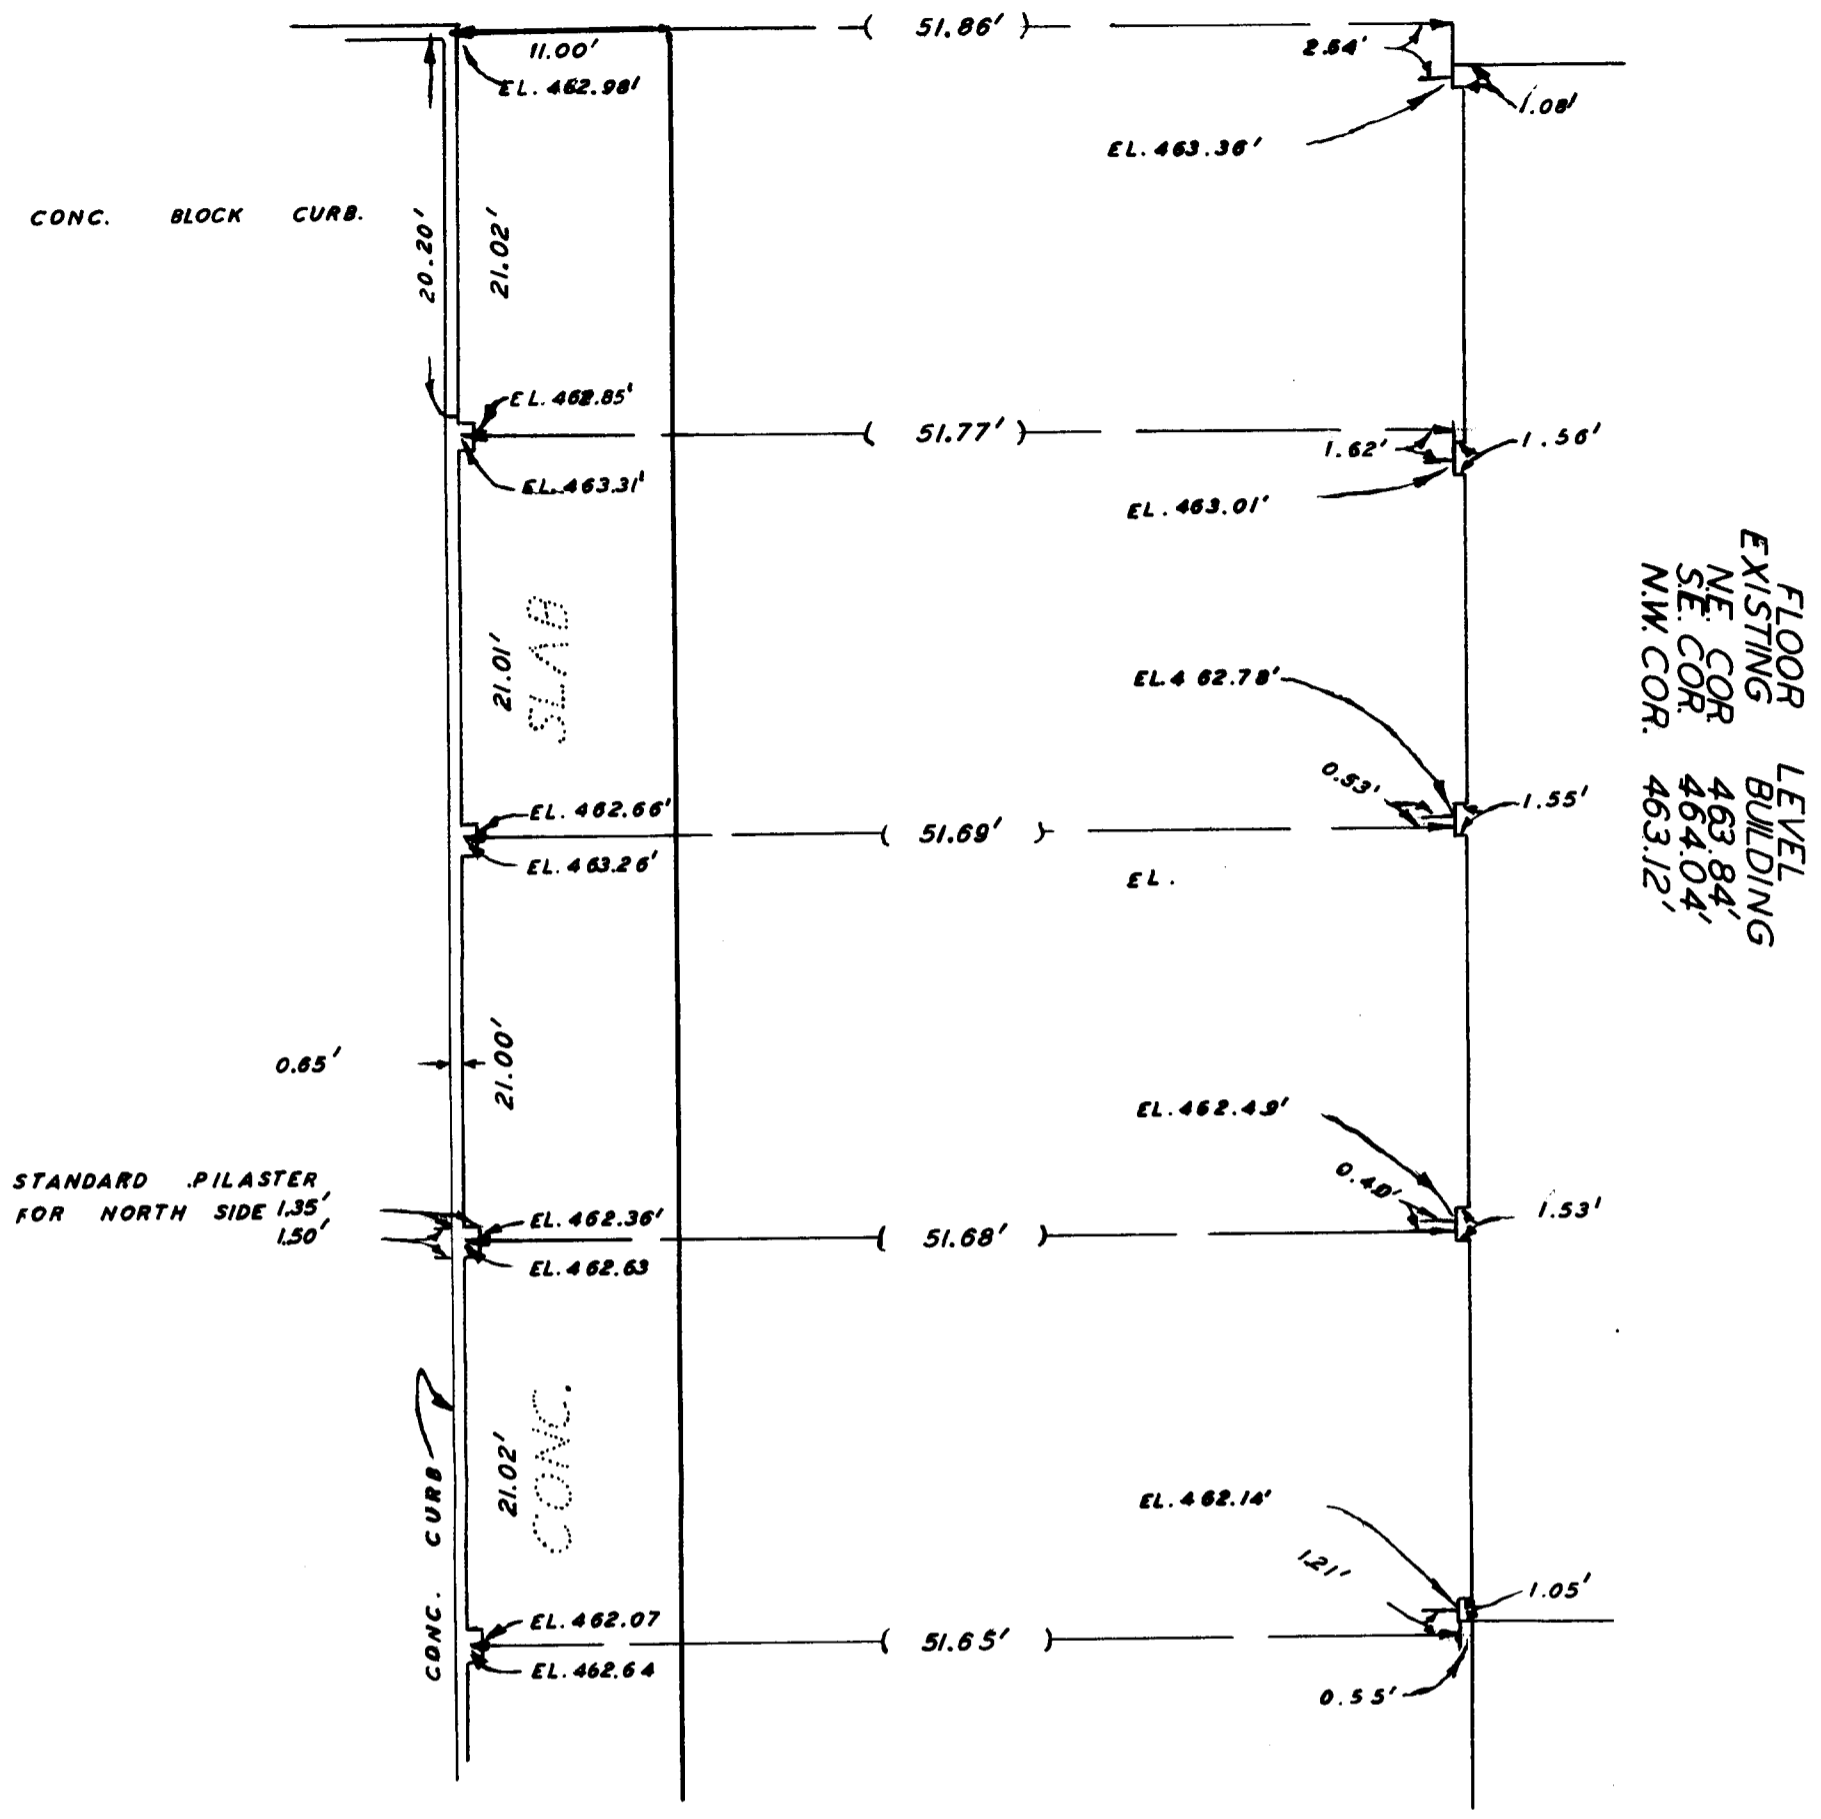

COUNTY SURVEYORS FILE DATA  
DO NOT REMOVE FROM OFFICE

**COUNTY SURVEYORS OFFICE  
DOUGLAS COUNTY OREGON**

**SURVEY OF PROPOSED BUILDING LOC.  
BLK. 16 ROSEBURG**

**SURVEYED FOR "SI" DILLARD**

**BEN B. IRVING COUNTY SURVEYOR  
J. W. BYRON DEPUTY**

**SCALE 1" = 10'**

CS FILE FOLDER

CONTAINS

MORE

INFORMATION