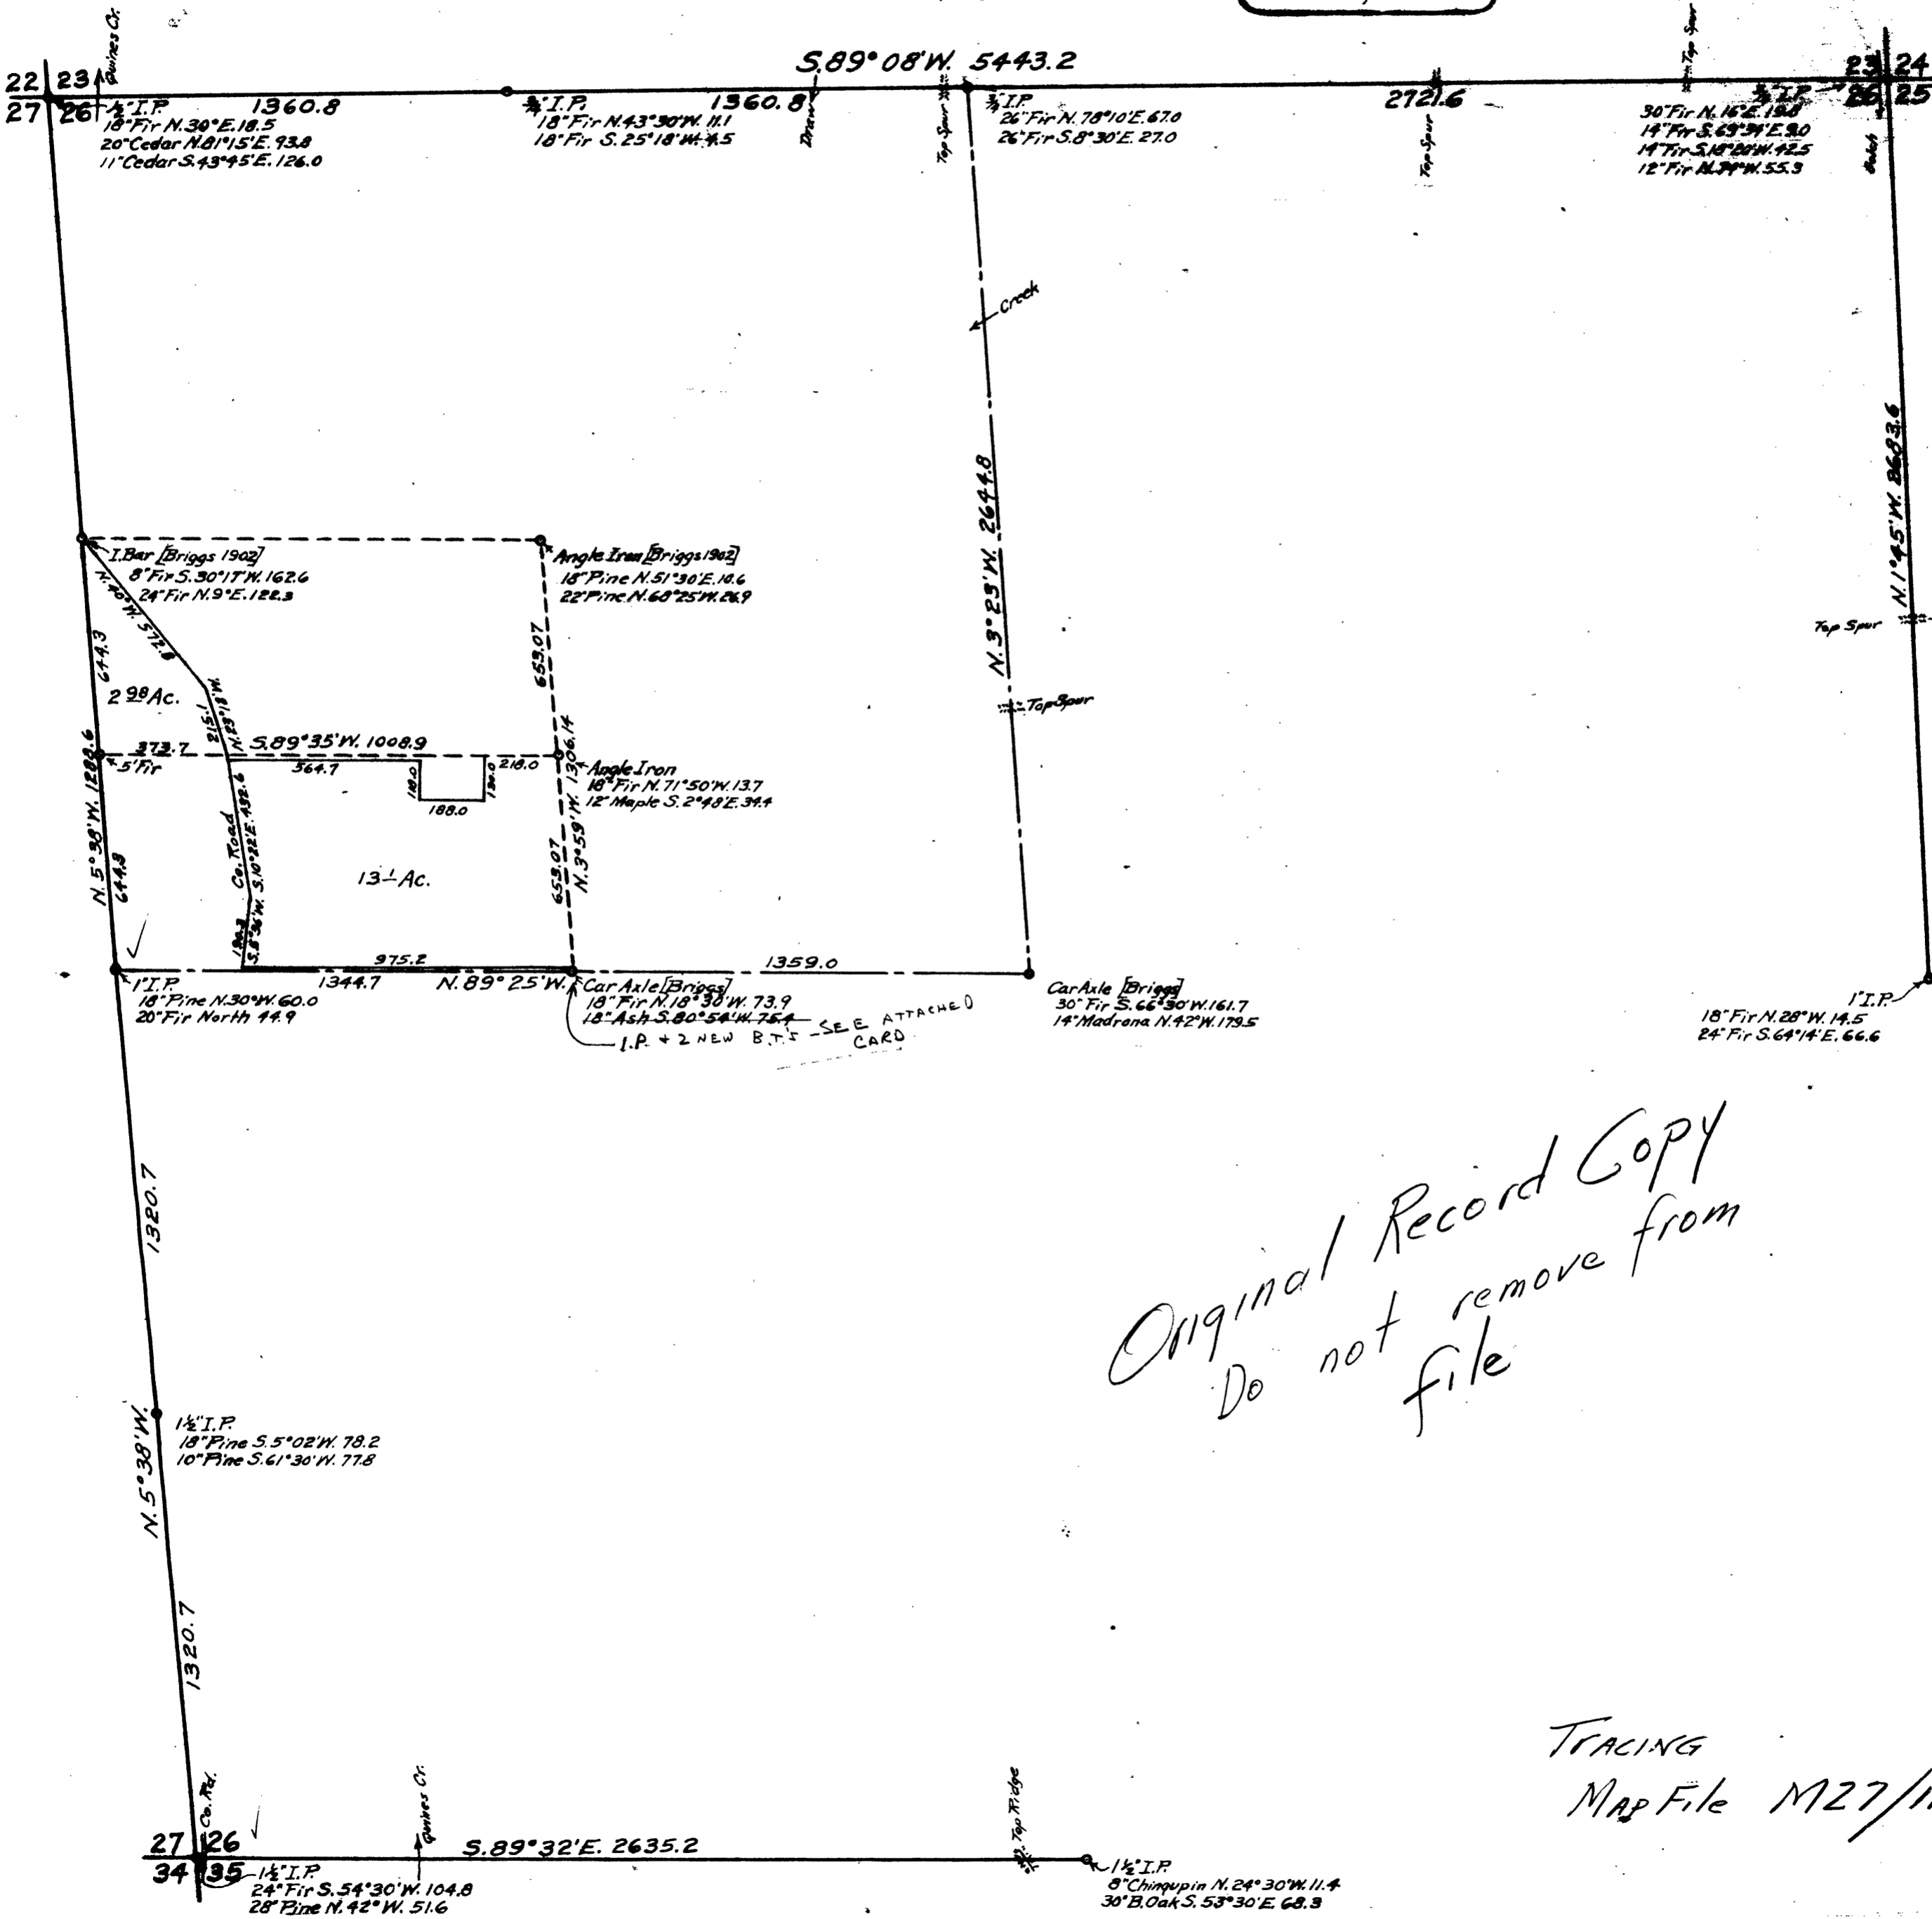

1945
1948
1953

COUNTY SURVEYOR'S OFFICE
DOUGLAS COUNTY, OREGON.
SURVEY'S IN
SECTION 26, T.32 S., R. 5 W., W.M.
Geo. J. Wenderoth, deputy

REGISTERED
OREGON
LAND SURVEYOR
Geo. J. Wenderoth
MARCH 16, 1944
George J. Wenderoth
5

Original Record Copy
Do not remove from
file

TRACING
MAP File M27/11