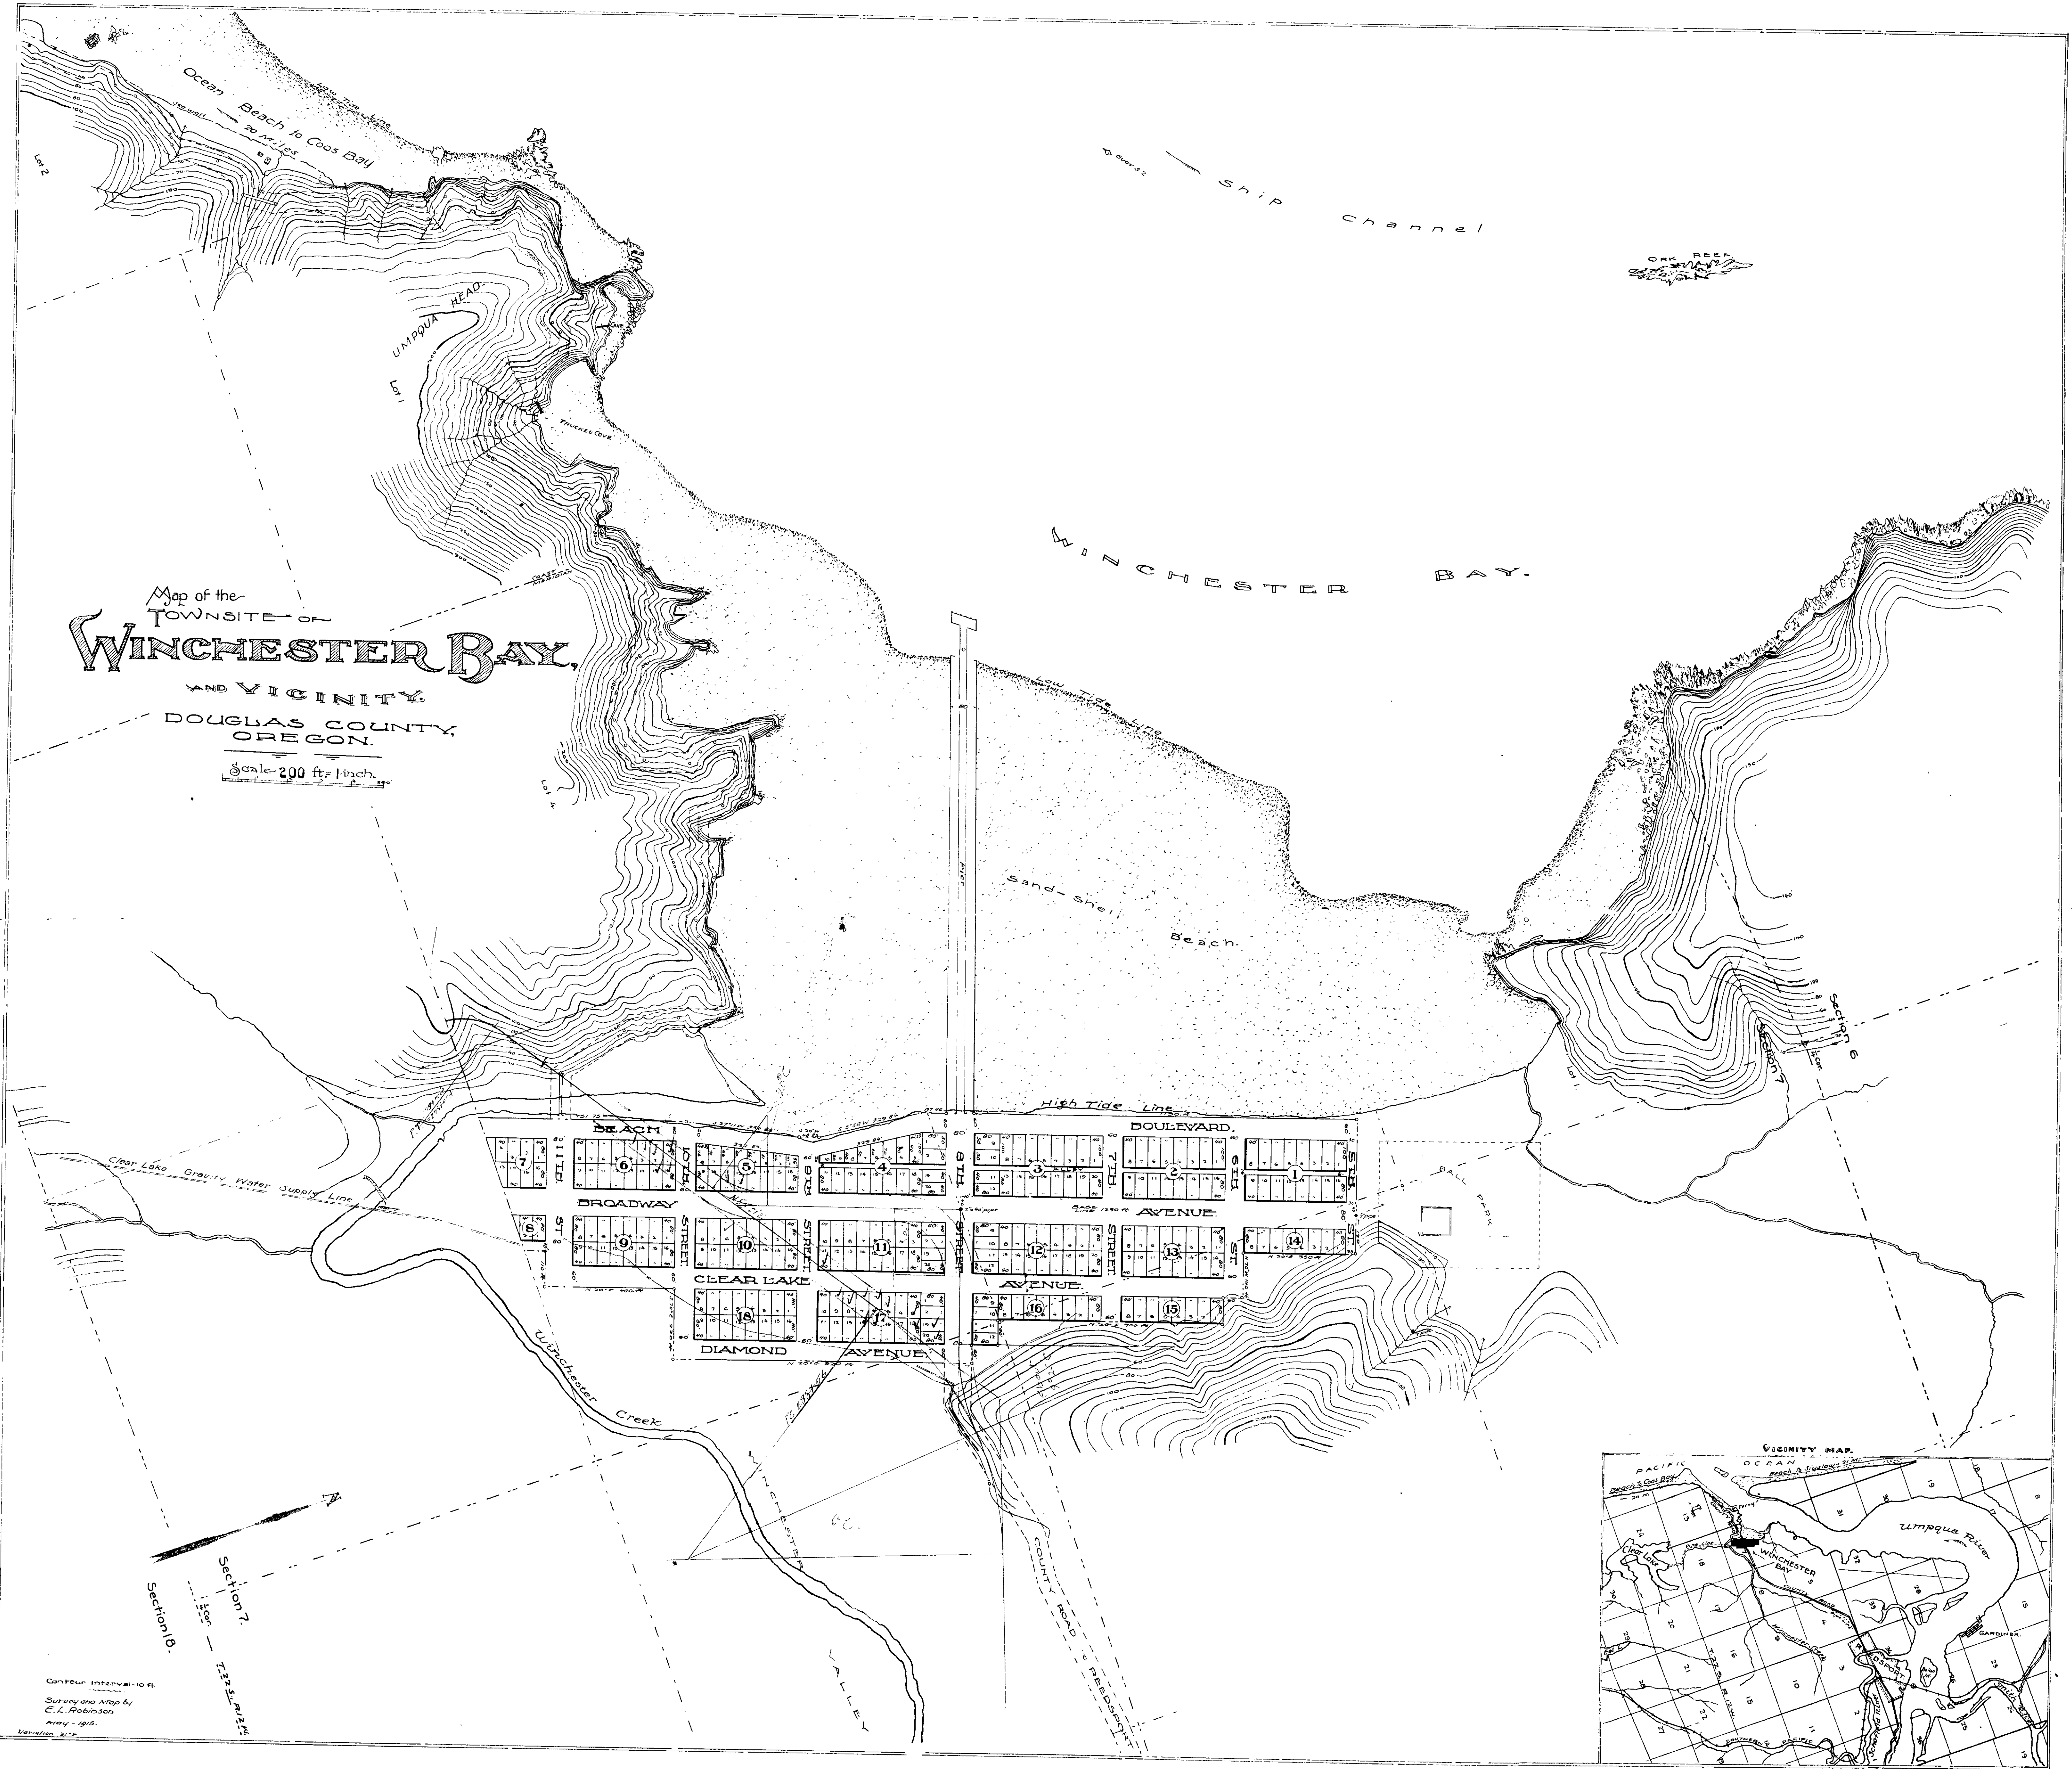

Map of the  
TOWNSITE OF  
**WINCHESTER BAY.**

AND VICINITY  
DOUGLAS COUNTY,  
OREGON.

Scale 200 ft. = 1 inch.

Section 7  
Section 10

Contour Interval 10 ft.  
Survey and Map by  
C. L. Robinson  
May 1915.