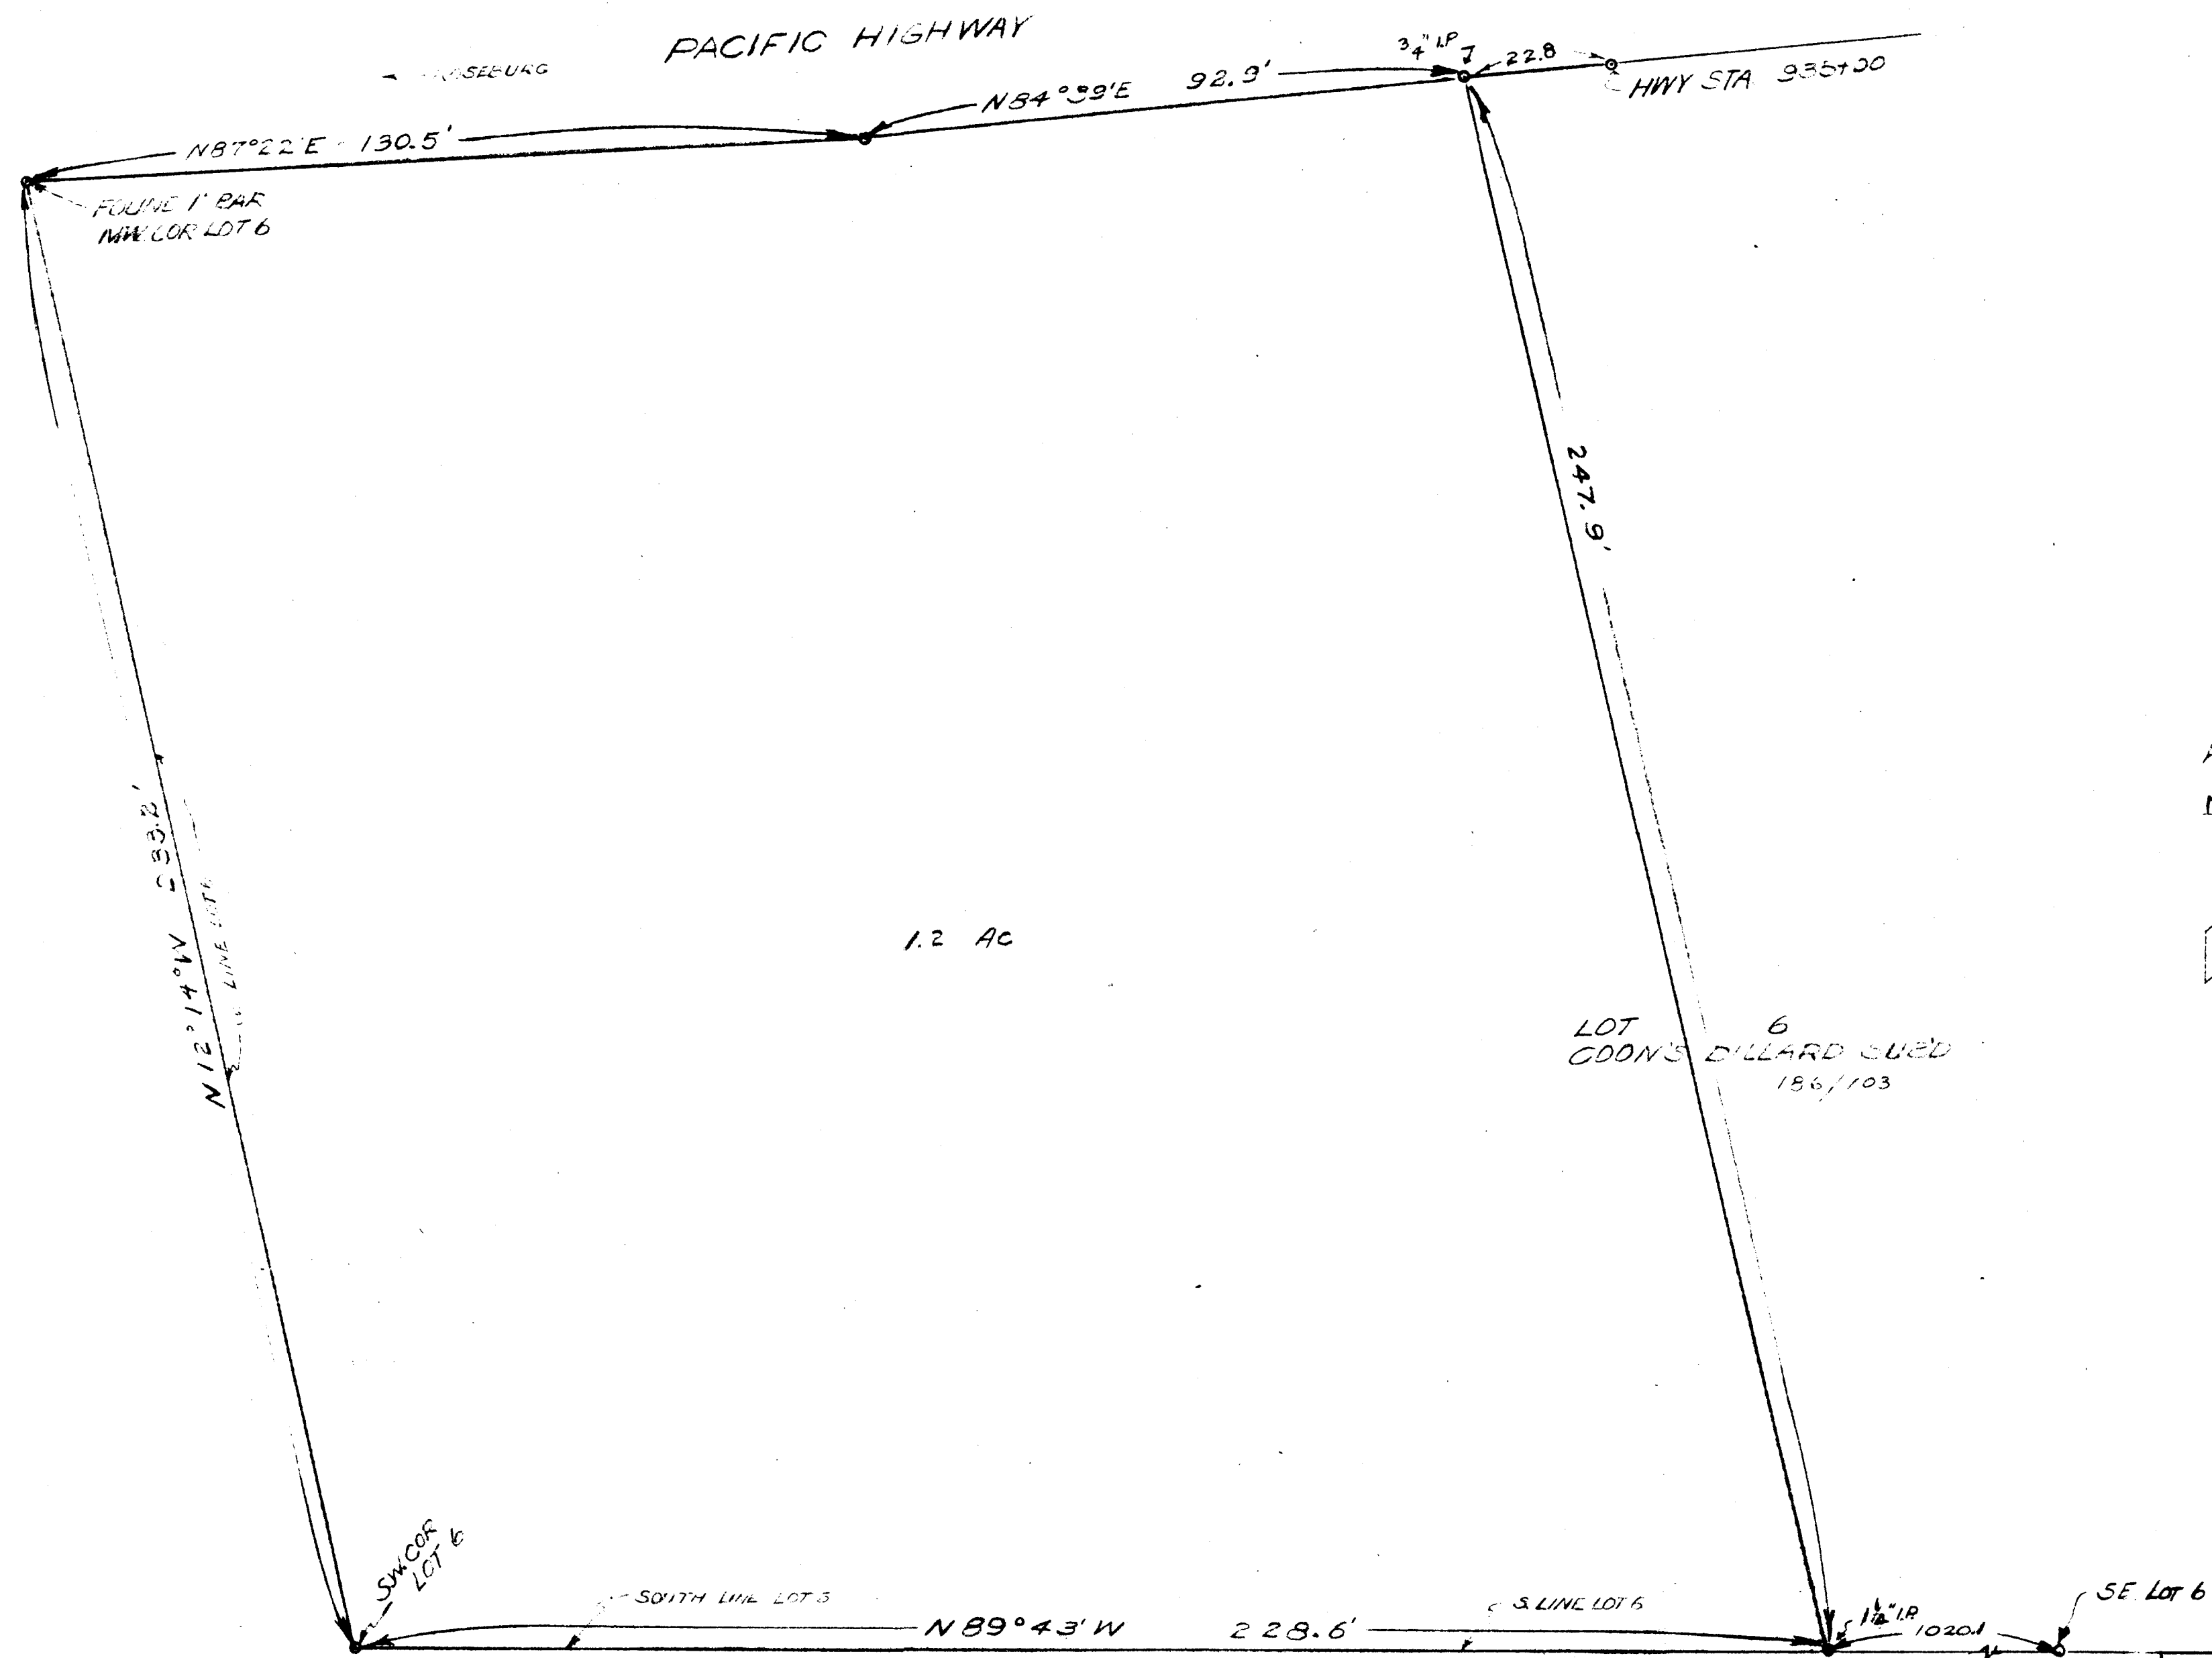

COUNTY SURVEYORS FILE DATA
DO NOT REMOVE FROM OFFICE

FILED
RECEIVED
JAN 16 1956
COUNTY SURVEYOR
DOUGLAS COUNTY, ORE.

MILES FEERO
1.2 ACRES ON WEST END OF
LOT 6 COON'S DILLARD SUB'D
IN SEC 2+3 T 29 S R 6 W W.M.
SCALE 1" = 20' Oct '55
A. BOYER