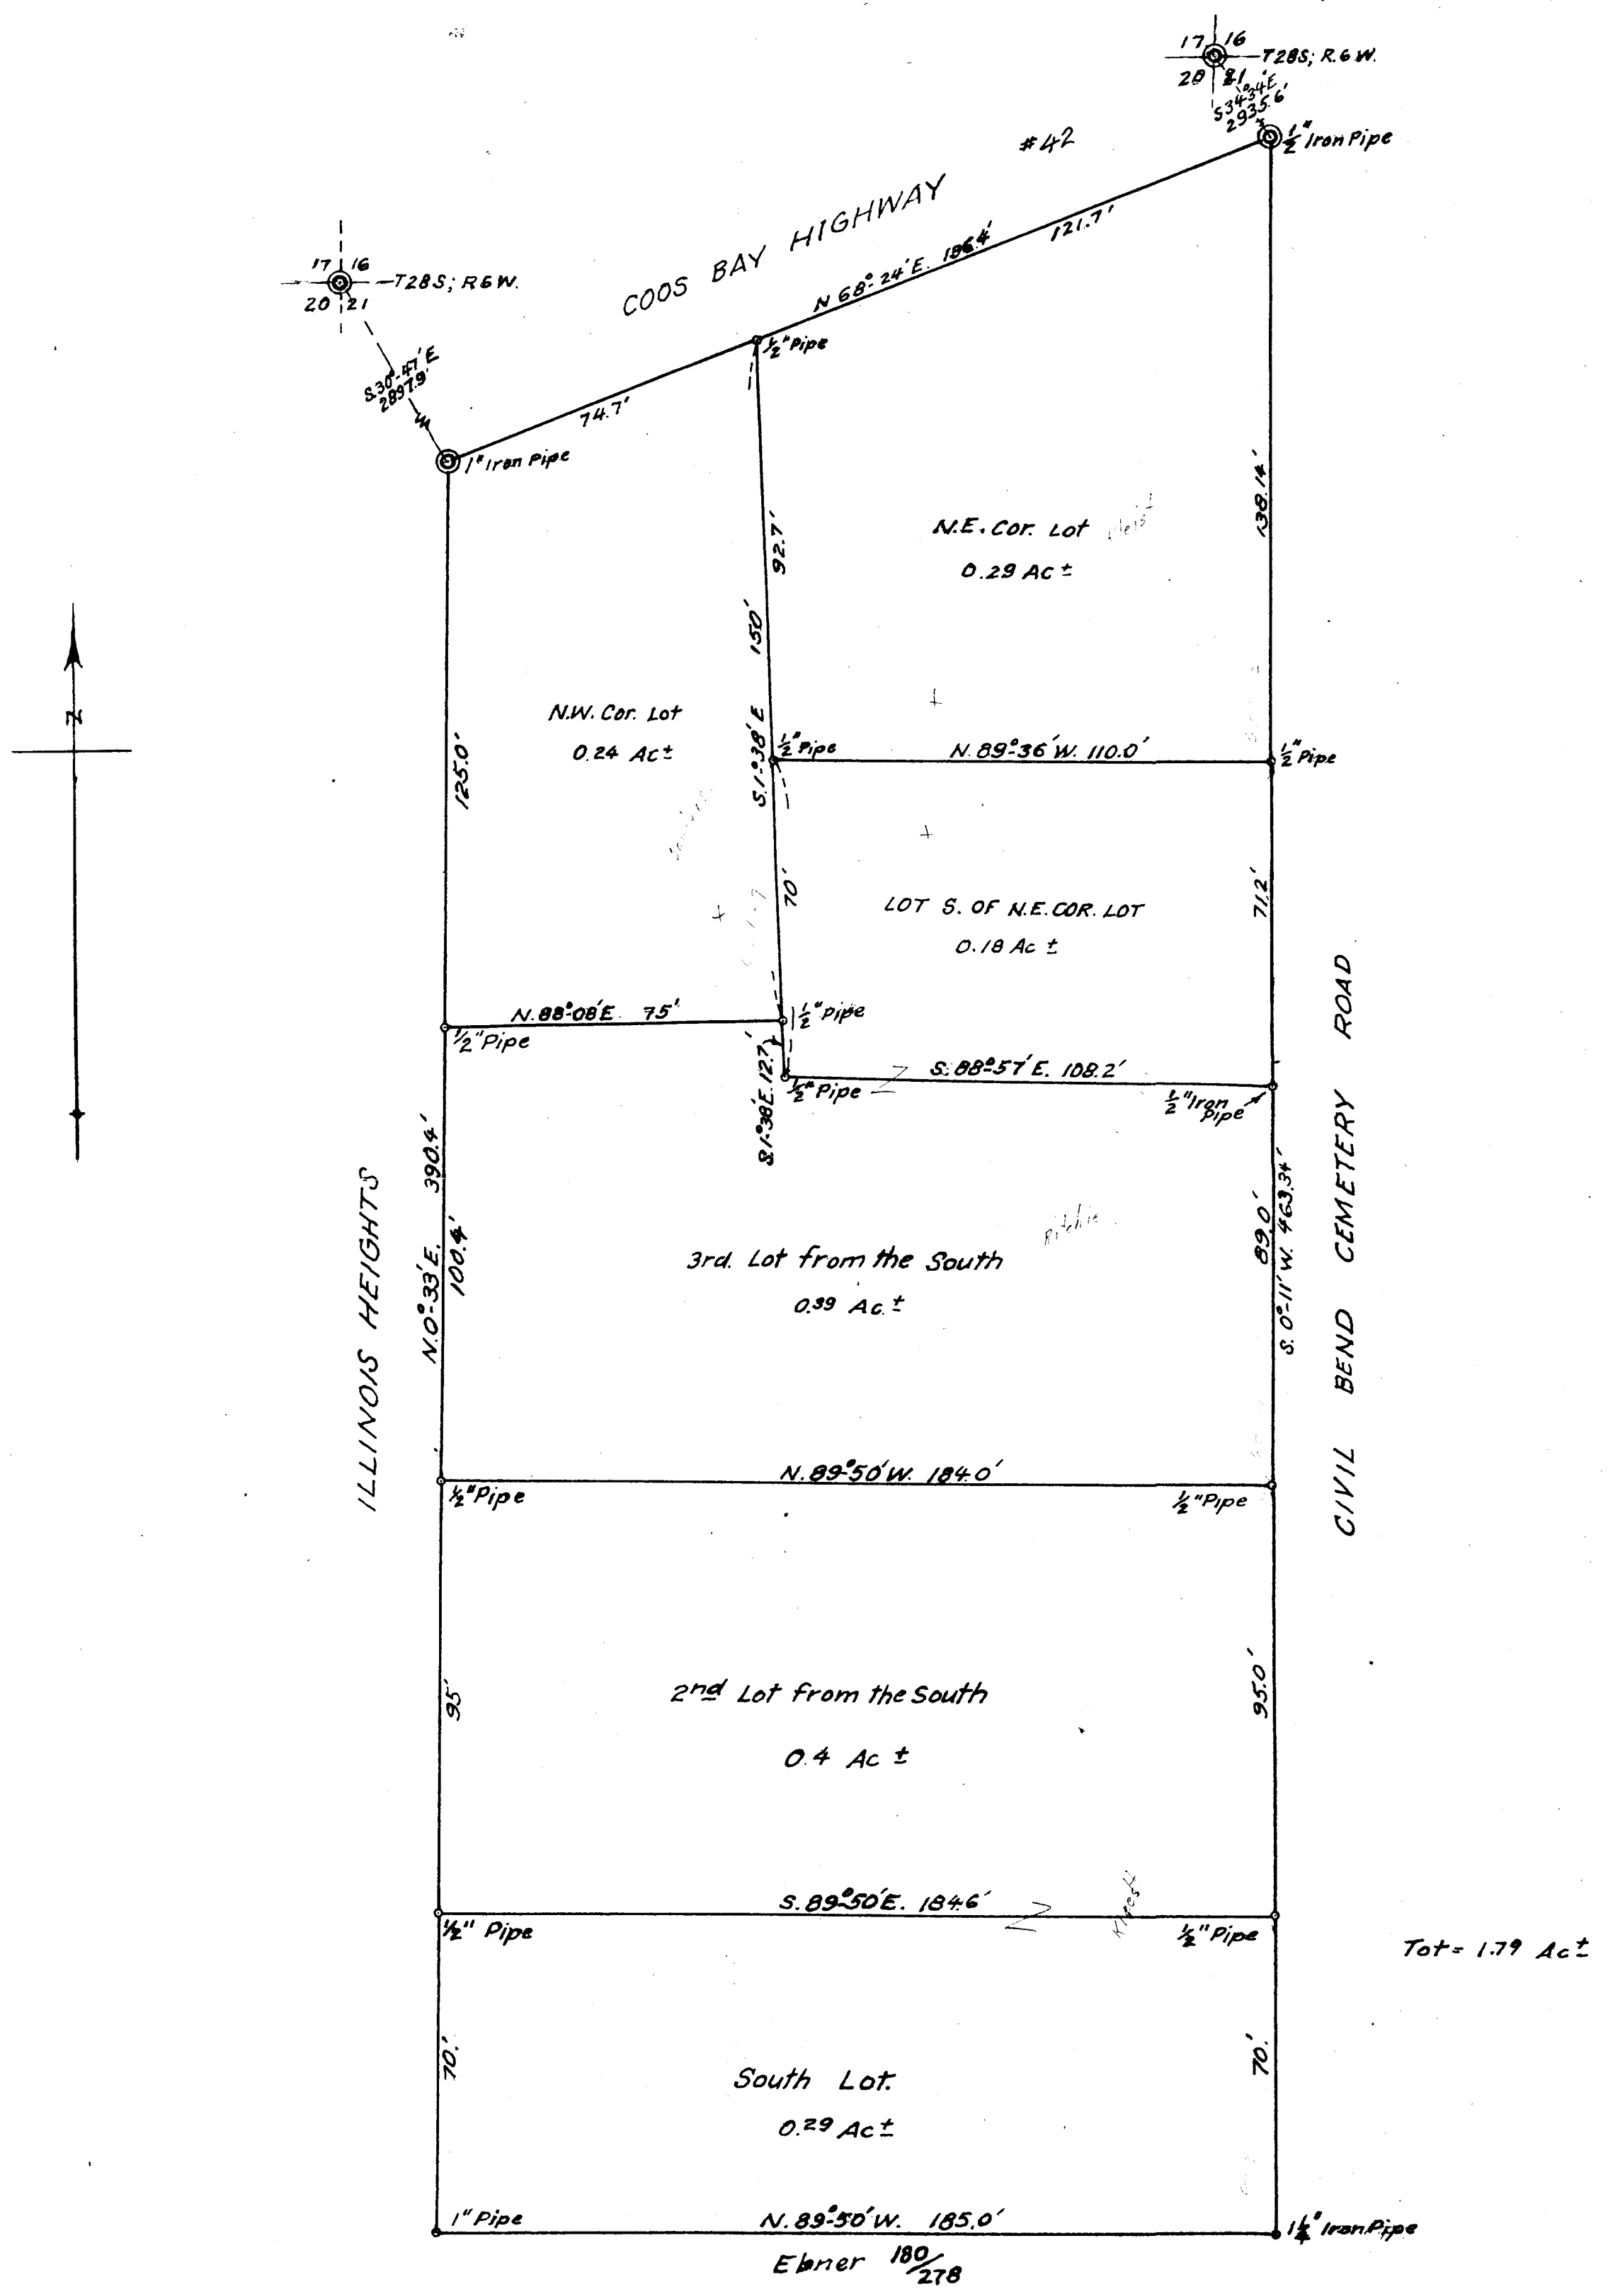

68/24 SD

COUNTY SURVEYORS FILE DATA
DO NOT REMOVE FROM OFFICE

FILED
RECEIVED
JAN 16 1956
COUNTY SURVEYOR
DOUGLAS COUNTY, ORE.

MRS GRACE KLEIST,
WINSTON, ORE;
IN GLEN D. HART TRACT, LOTS 9 & 14.
IN SEC. 21, T28S; R6W; W.M.;
DOUGLAS COUNTY, ORE.
NOV. 1955 *A. Schindler* 1" = 30 ft.