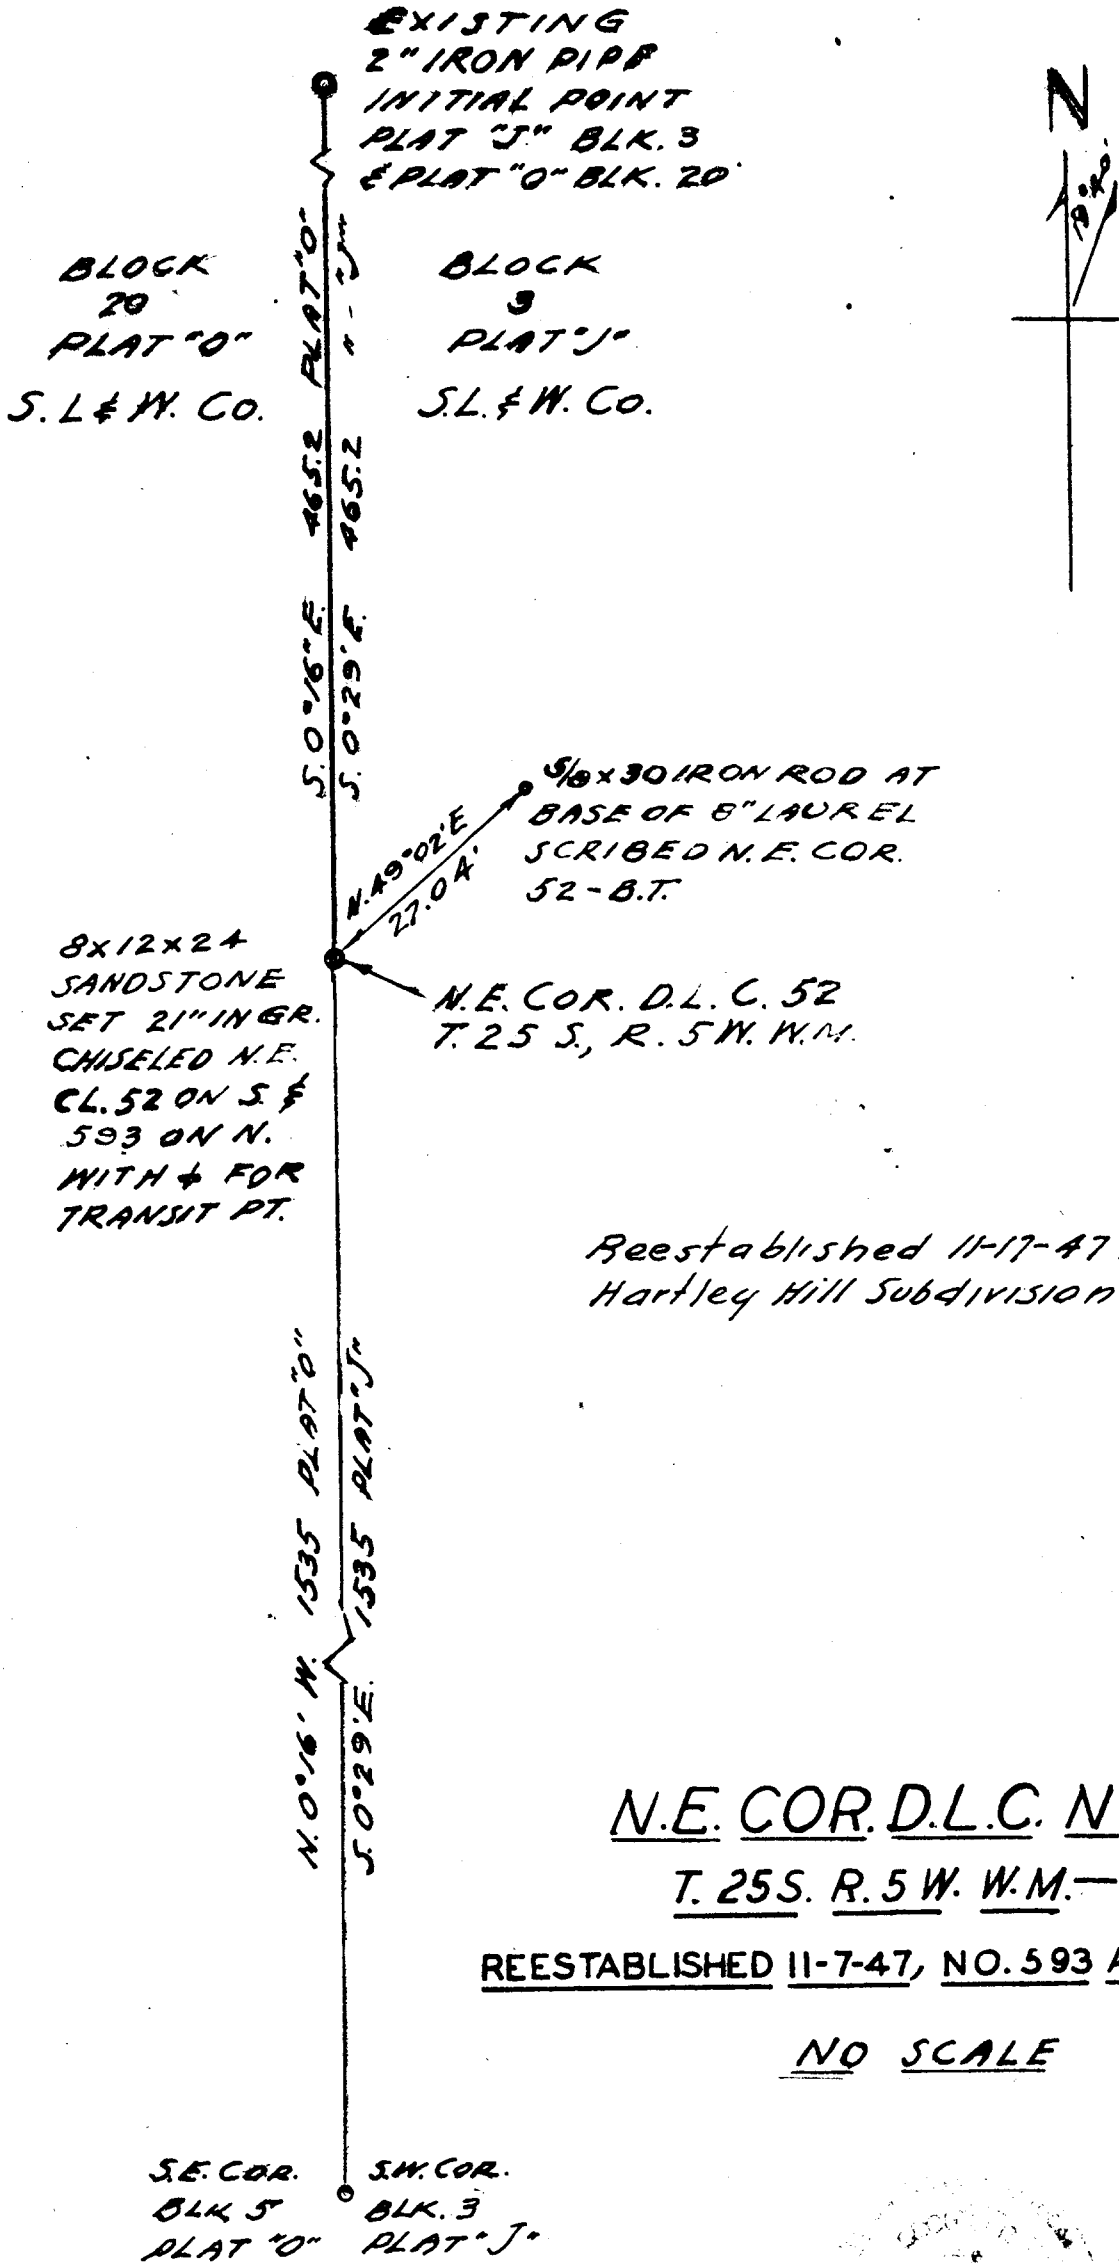

Claude Mesner

Reestablished 11-17-47 for Hartley Hill Subdivision

N.E. COR. D.L.C. NO. 52

T. 25 S. R. 5 W. W.M.—

REESTABLISHED 11-7-47, NO. 593 ADDED 7-7-48

NO SCALE

S.E. COR. S.W. COR.
 BLK 5 BLK. 3
 PLAT "O" PLAT "J"