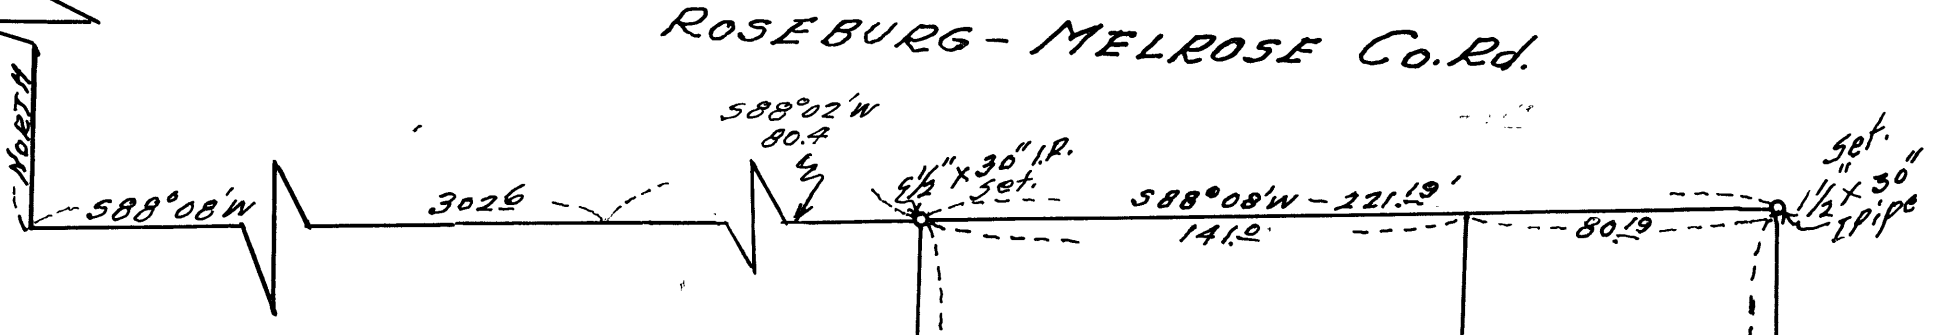

NORTH WEST COR.  
JOHN LEISER D.L.C. # 53.  
TP. 275 - RG. 6 W W M.

ROSEBURG - MELROSE Co. Rd.

MAP  
OF  
GEORGE KUHN PROPERTY  
IN  
JOHN LEISTER D.L.C # 53.  
TP. 275 - RG. 6 W W M.  
Scale - 1" = 50' APRIL 1956.

South 408.52  
1.320  
Ac.  
South 407.34'  
0.786  
Ac.  
N 0°01'30" W - 406.42'

COUNTY SURVEYORS FILE DATA  
DO NOT REMOVE FROM OFFICE

2:11 40/156

CS FILE FOLDER

CONTAINS

MORE

INFORMATION