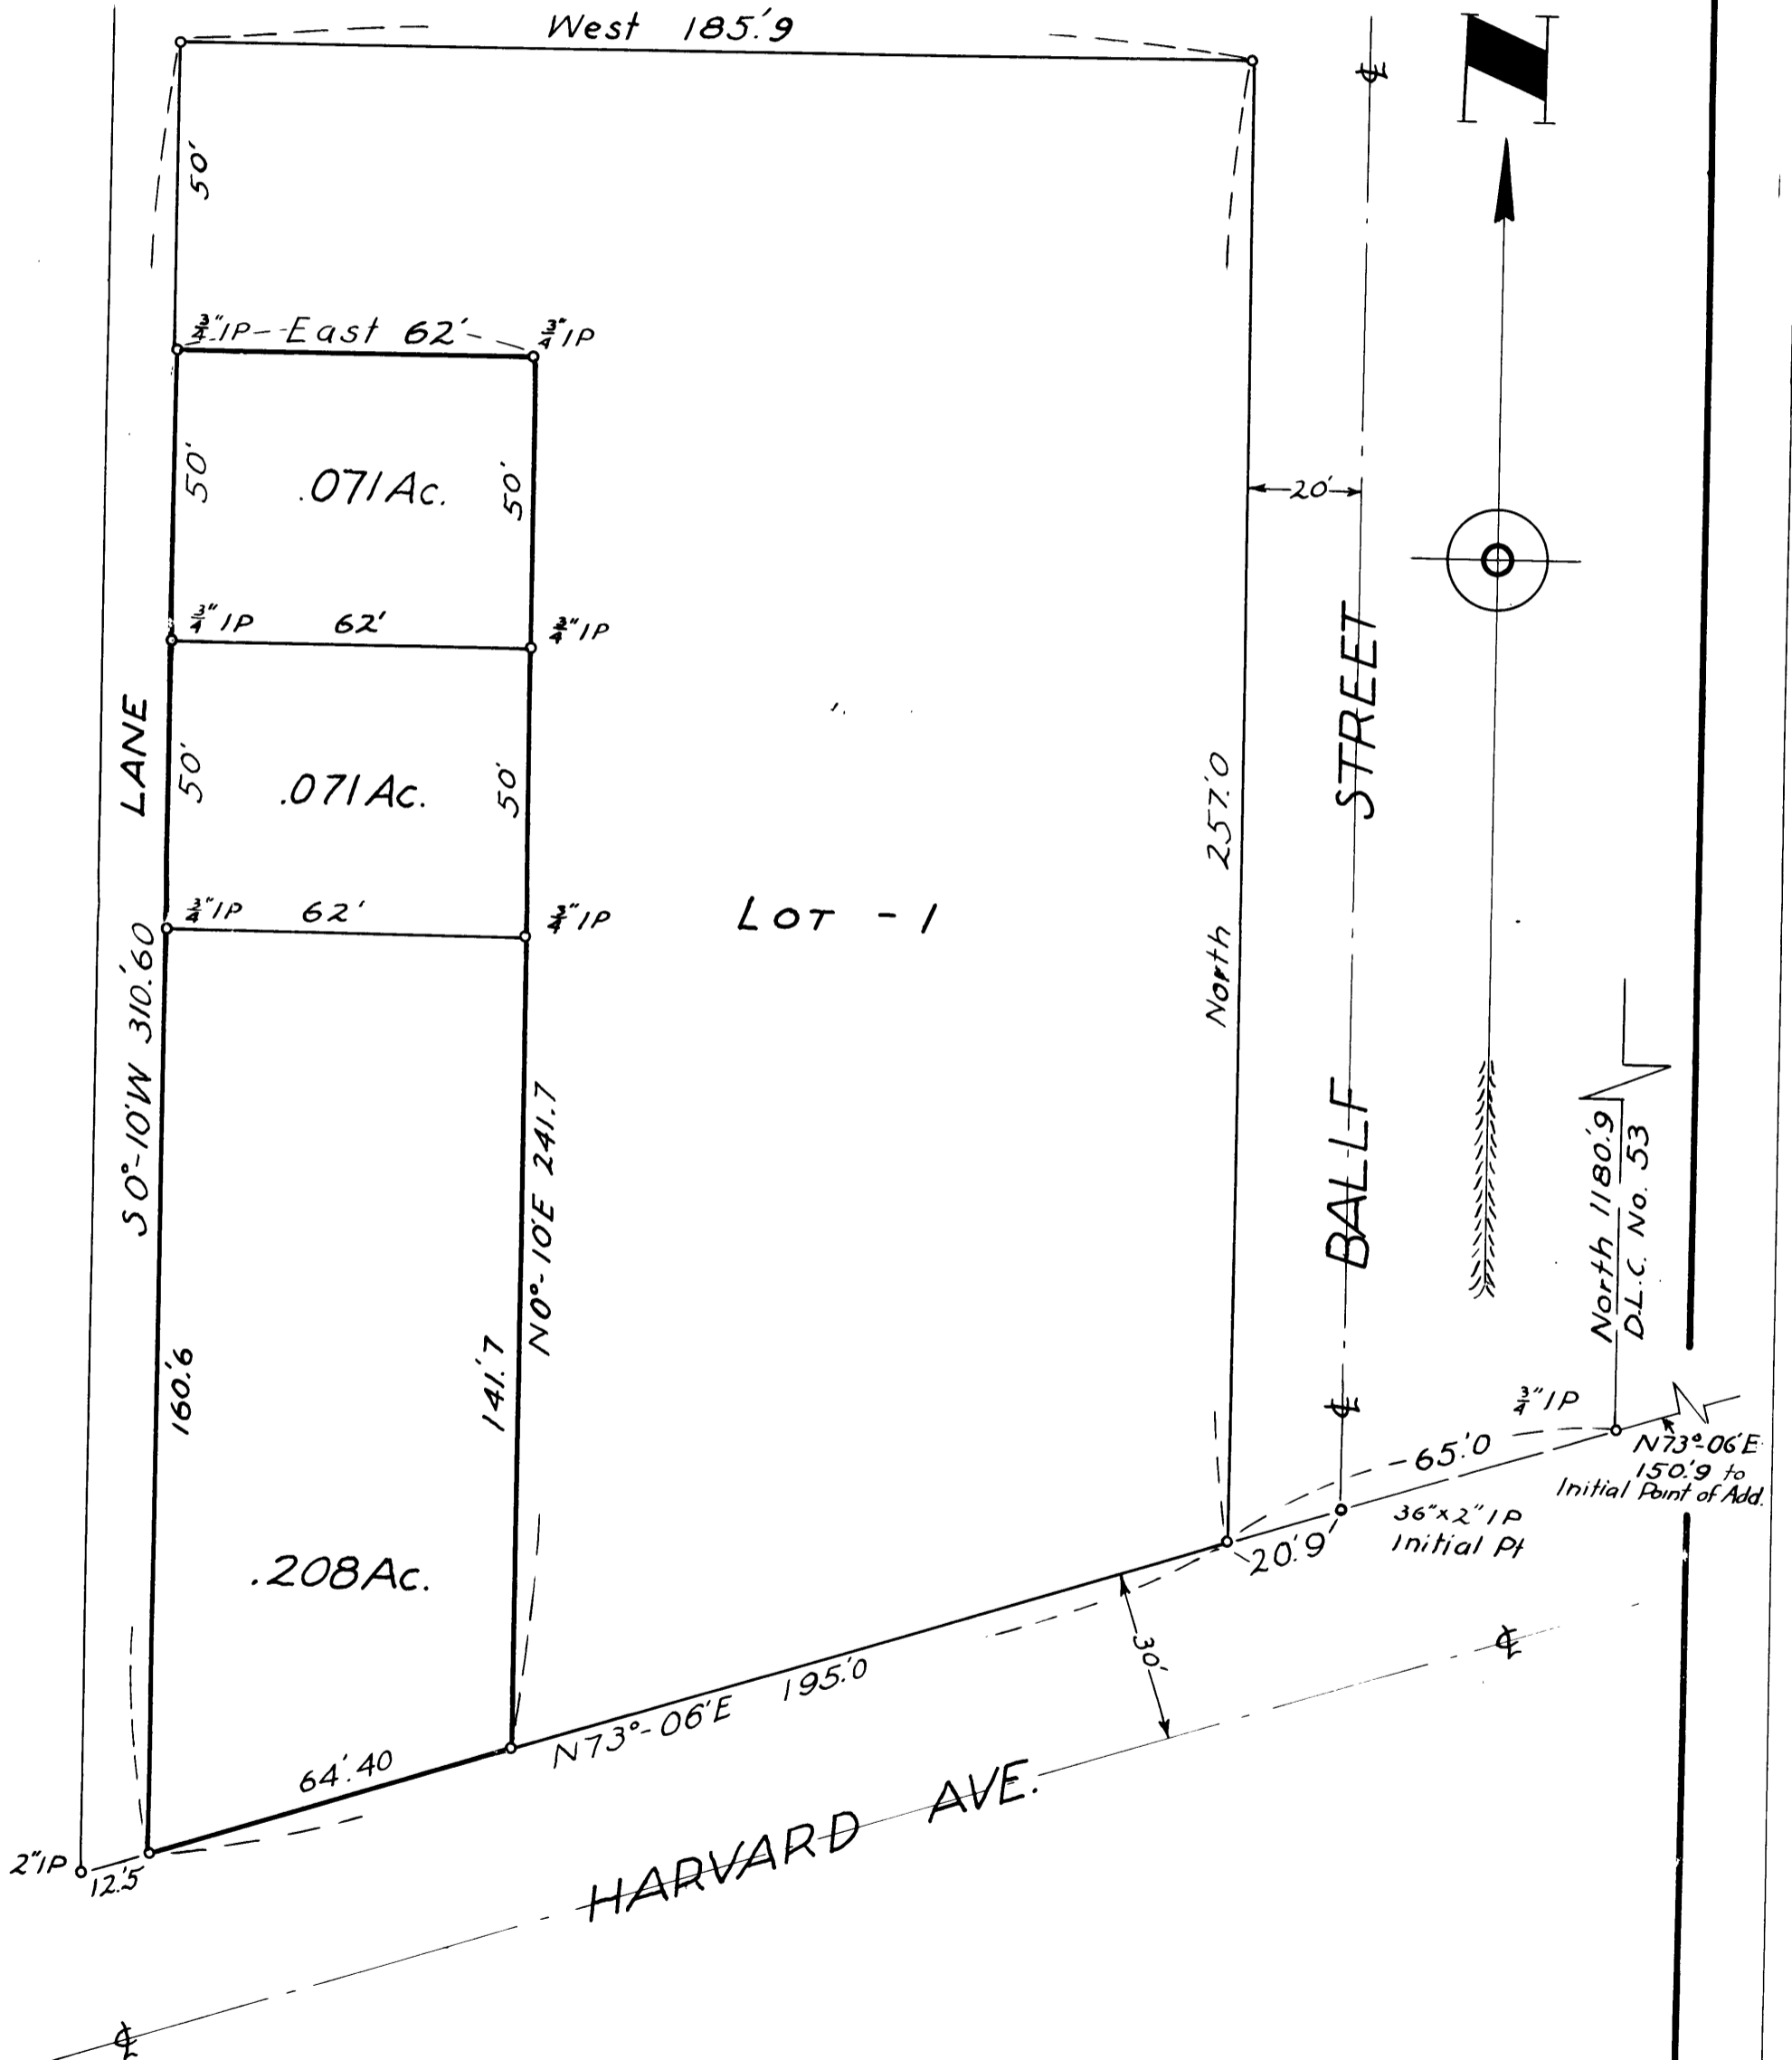

COUNTY SURVEYORS FILE DATA
DO NOT REMOVE FROM FILE

MAD OF PROPERTY OF FRANK DYSERT IN PART OF LOT-1 BAUER'S ADD.

WEST ROSEBURG
SEC. 13, T27S, R6W, W.M.
SCALE 1 inch = 30 feet

P
40/120

CS FILE FOLDER

CONTAINS