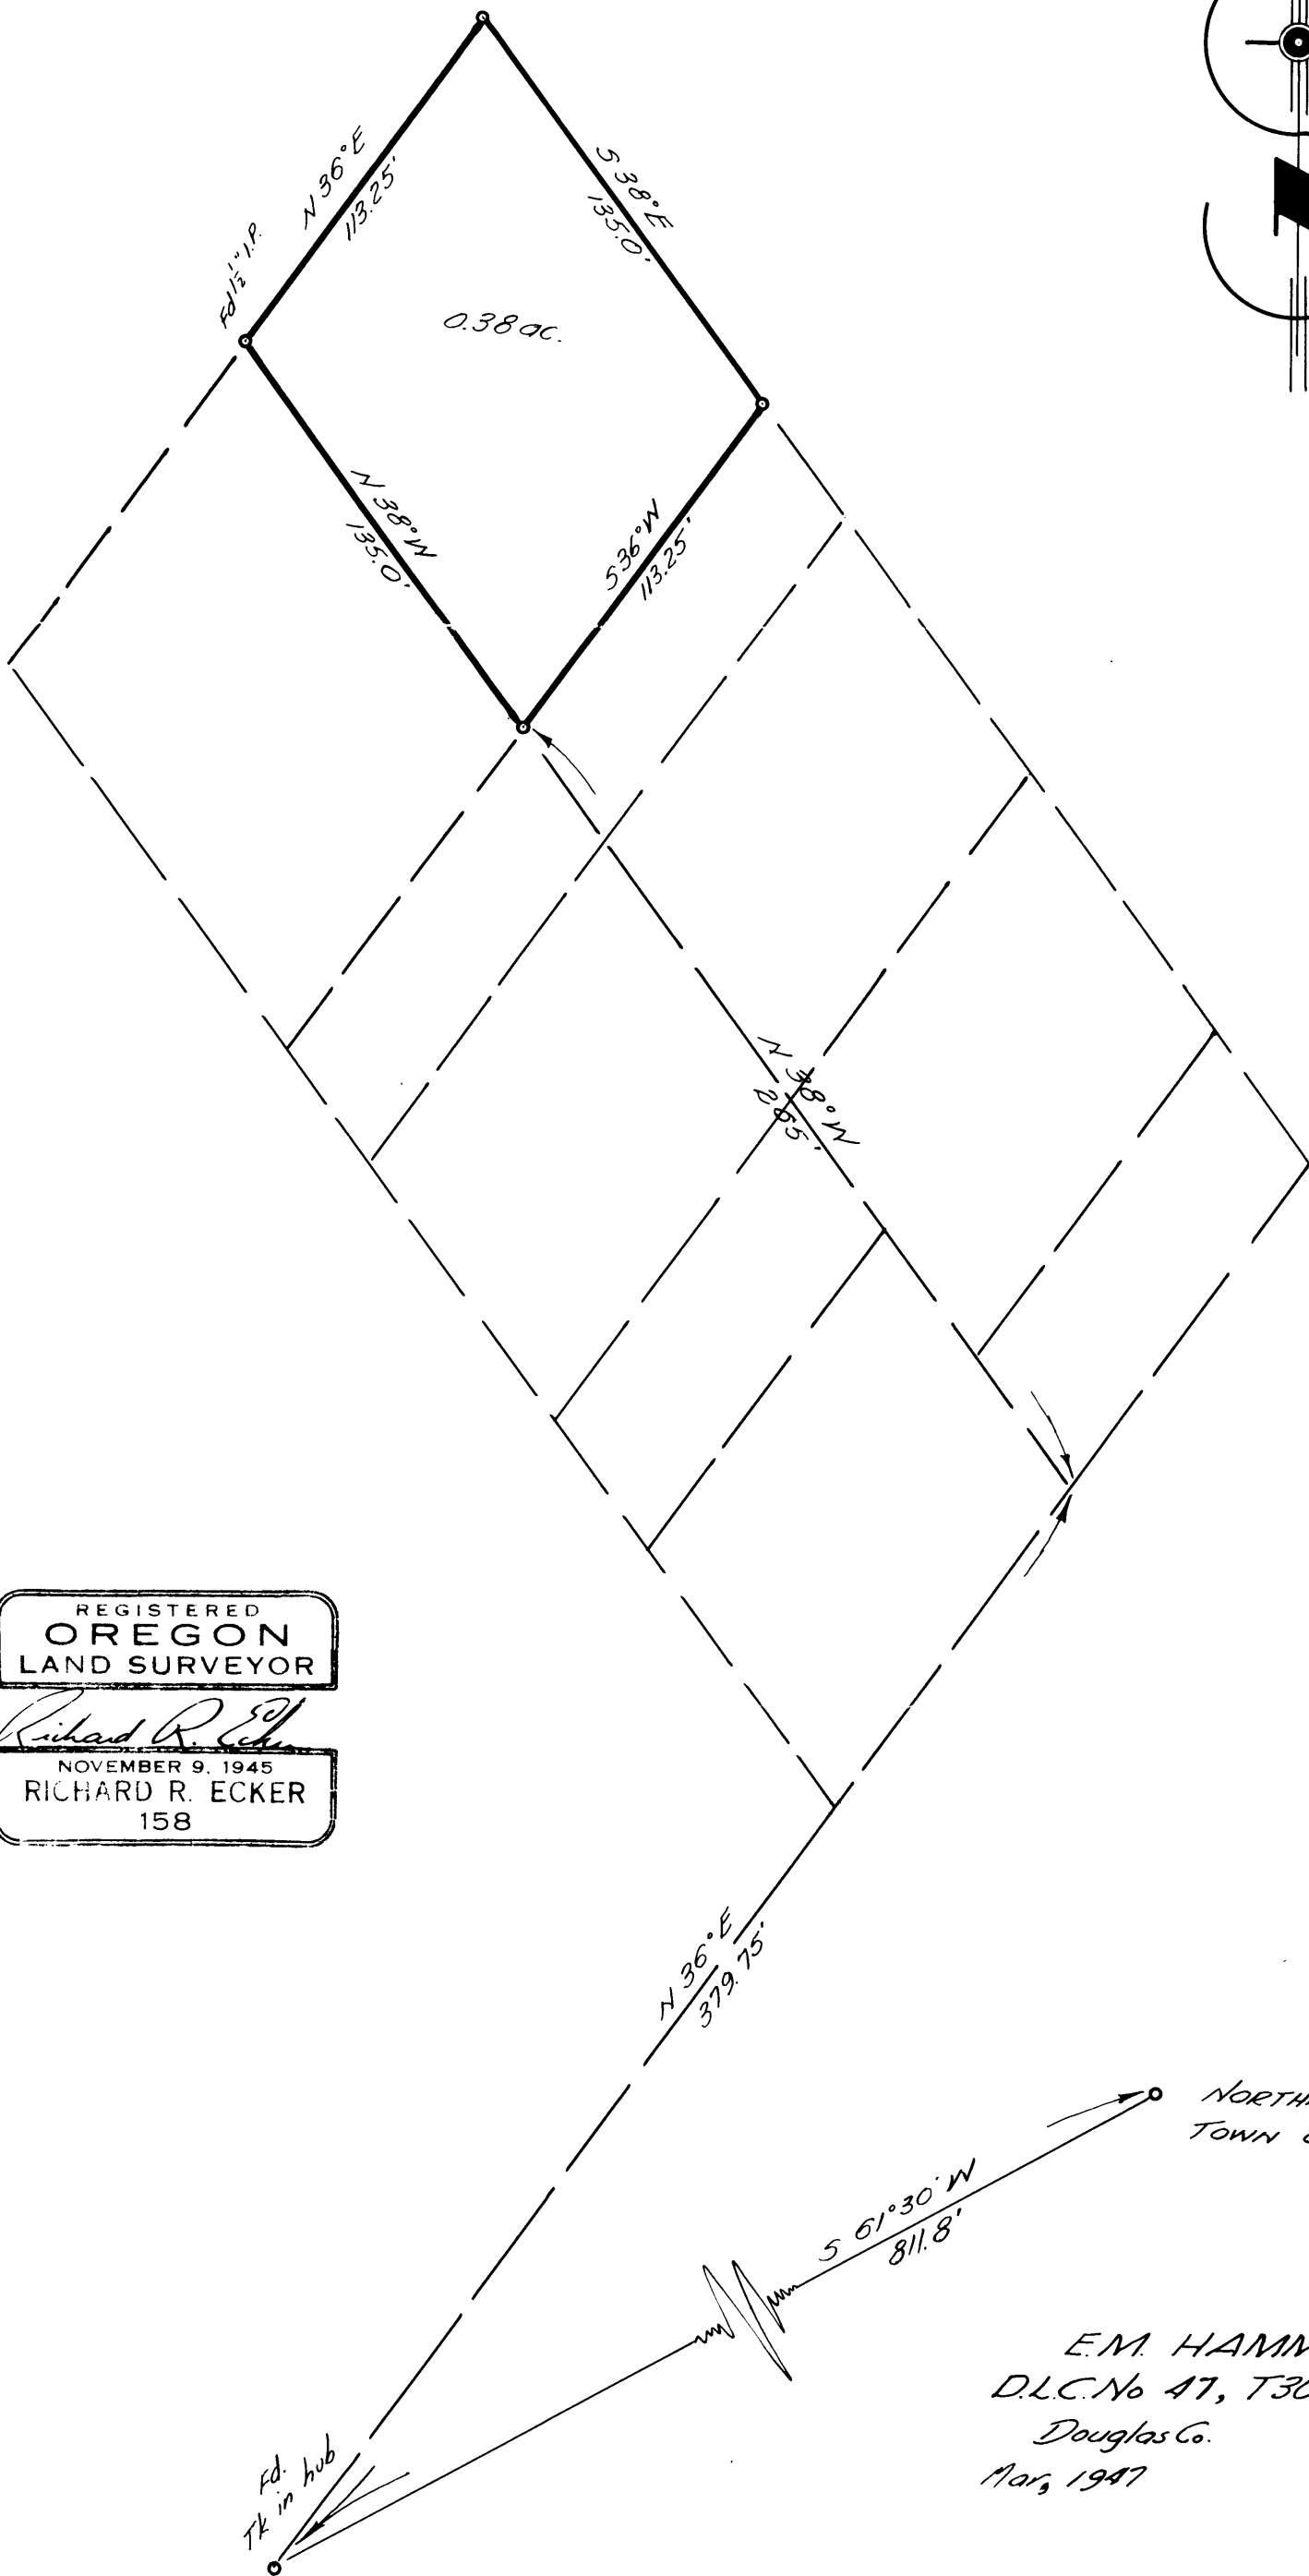

COUNTY SURVEYORS FILE DATA
DO NOT REMOVE FROM FILE

REGISTERED
OREGON
LAND SURVEYOR

Richard R. Ecker

NOVEMBER 9, 1945
RICHARD R. ECKER
158

E.M. HAMMERSLEY
D.L.C. No 47, T305, R6W, W.M.
Douglas Co. Oregon
Mar, 1947 Scale: 1" = 50'