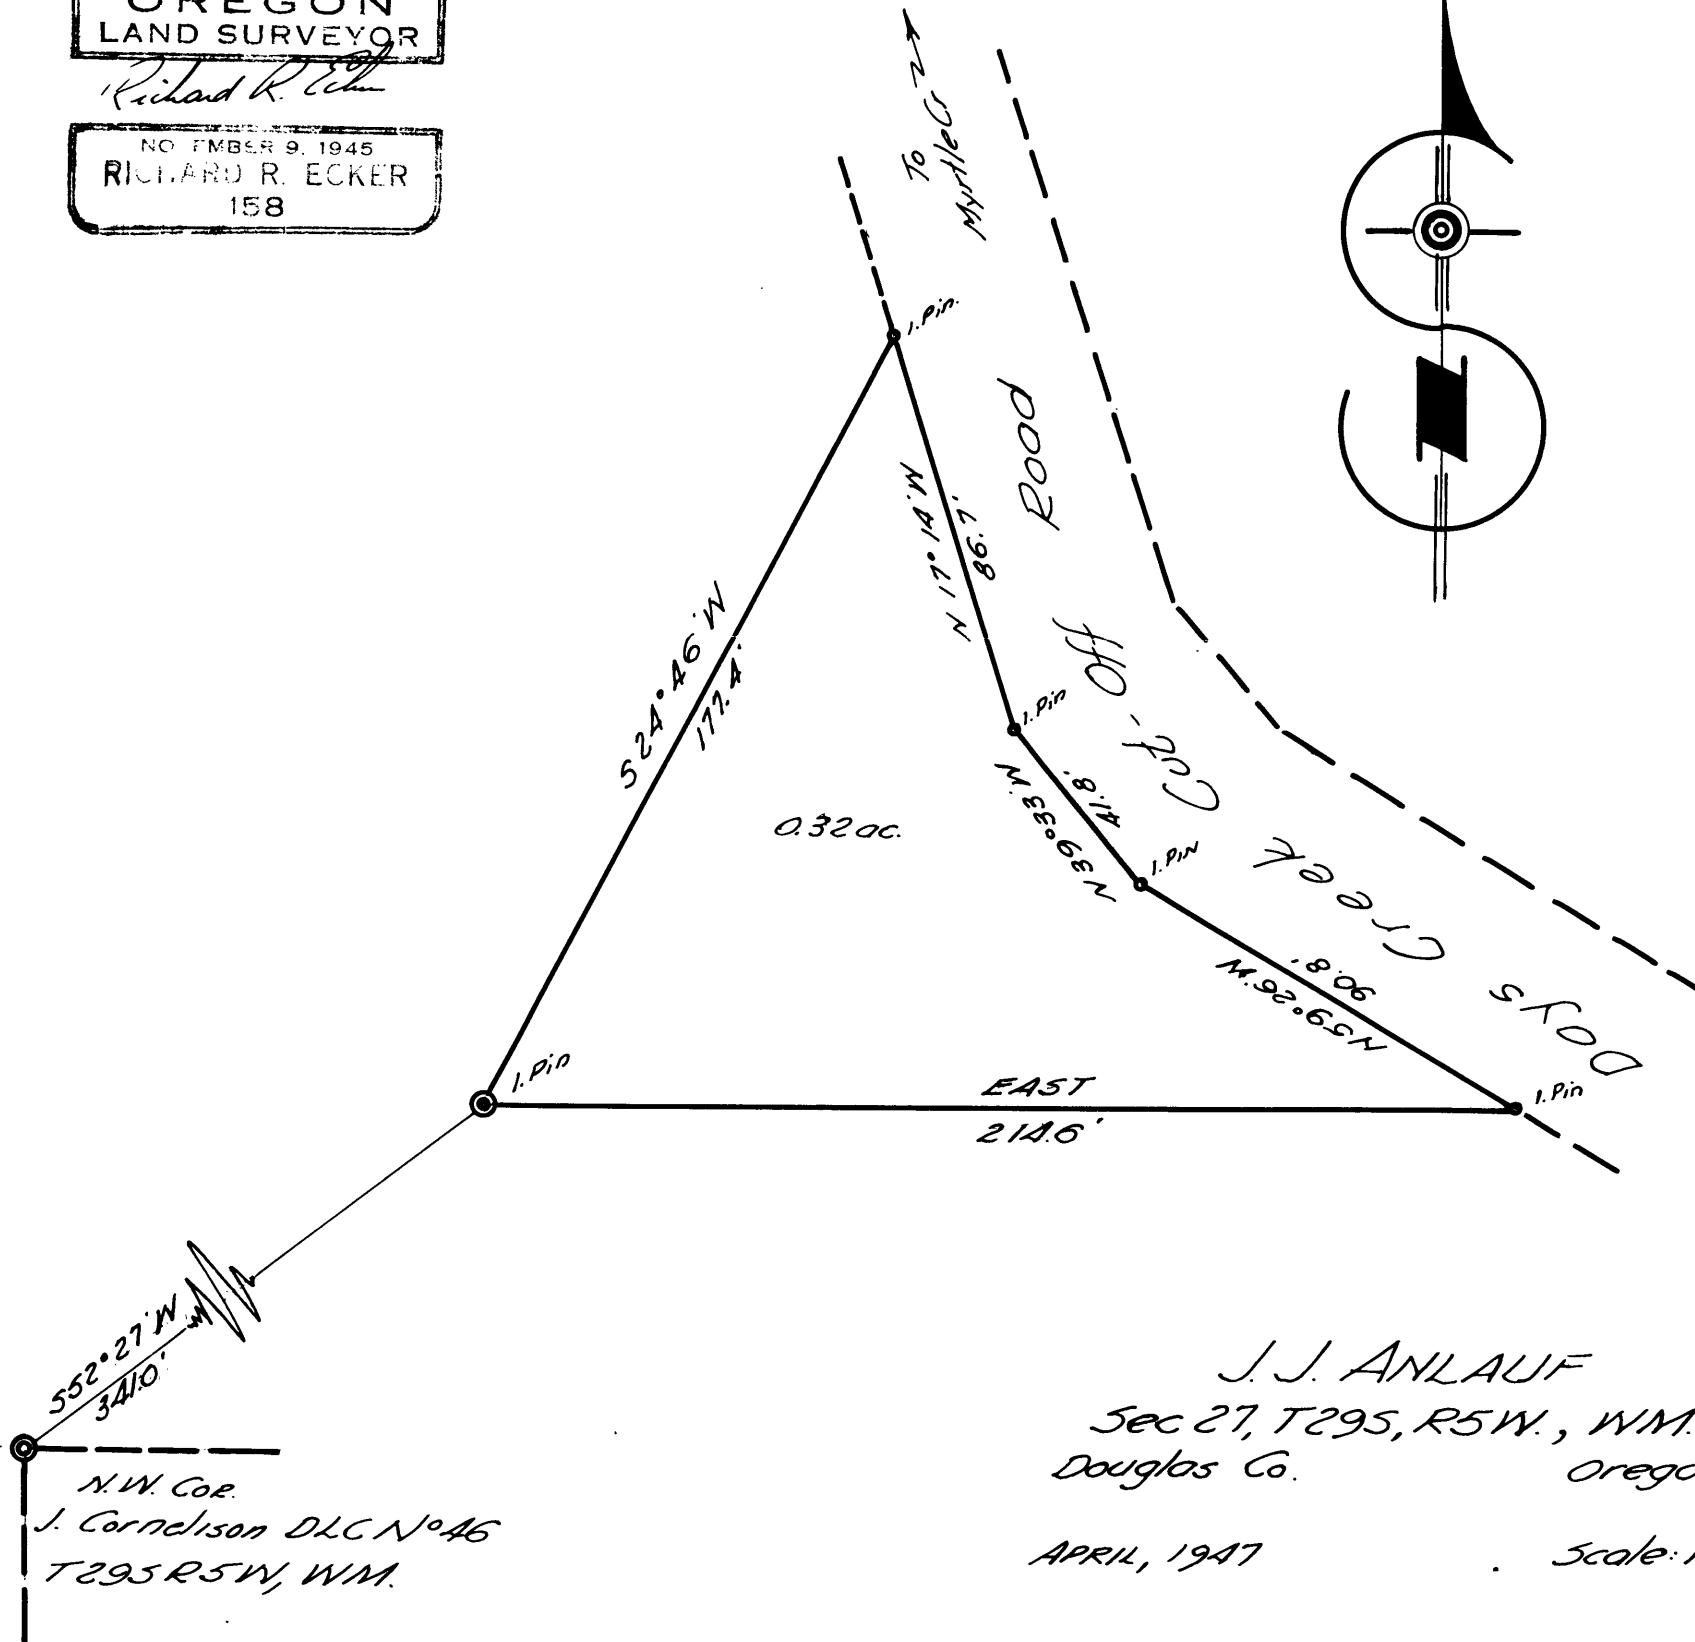

COUNTY SURVEYORS FILE DATA  
DO NOT REMOVE FROM OFFICE

REGISTERED  
OREGON  
LAND SURVEYOR

*Richard R. Ecker*

NO FEMER 9, 1945  
RICHARD R. ECKER  
158

J. J. ANLAUF  
Sec 27, T295, R5W., WM.  
Douglas Co. Oregon

APRIL, 1947

Scale: 1"=40'

CS FILE FOLDER

CONTAINS

MORE

INFORMATION