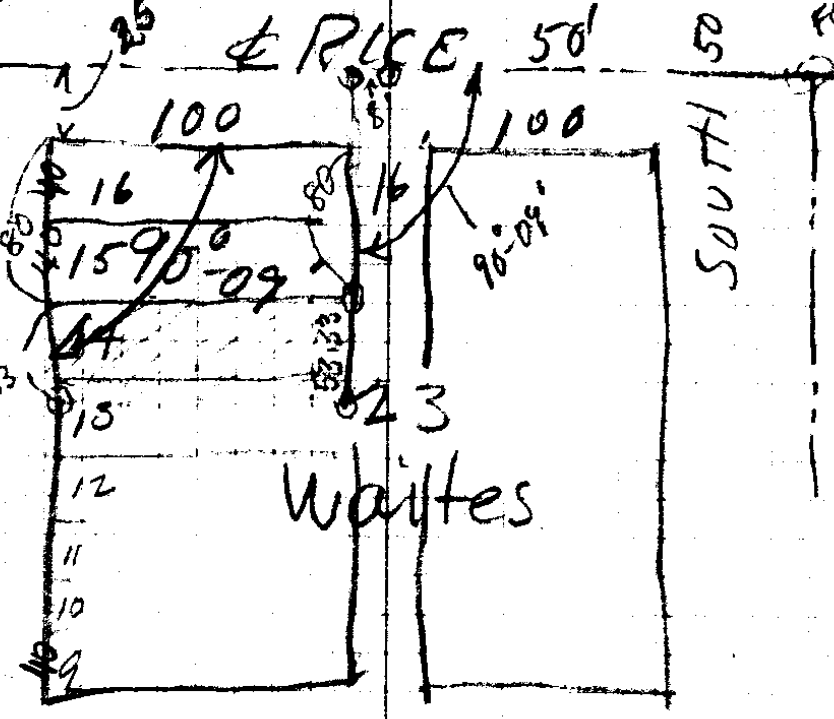

32/62  
~~BUTTS~~

Earl Kennerly  
State Police

All Lot 14 + 1/3 Lot 13 B123

Waites

ST MUN  
FOUNDA  
180° 09' 30" CRK

Found Monument

Found ST MUN.

30  
80  
50.33  
160.33

20  
50.33  
3.33

3/40  
13.33' 25  
40 80  
53.33' 105

May 2-1944

P C.S. 32/62